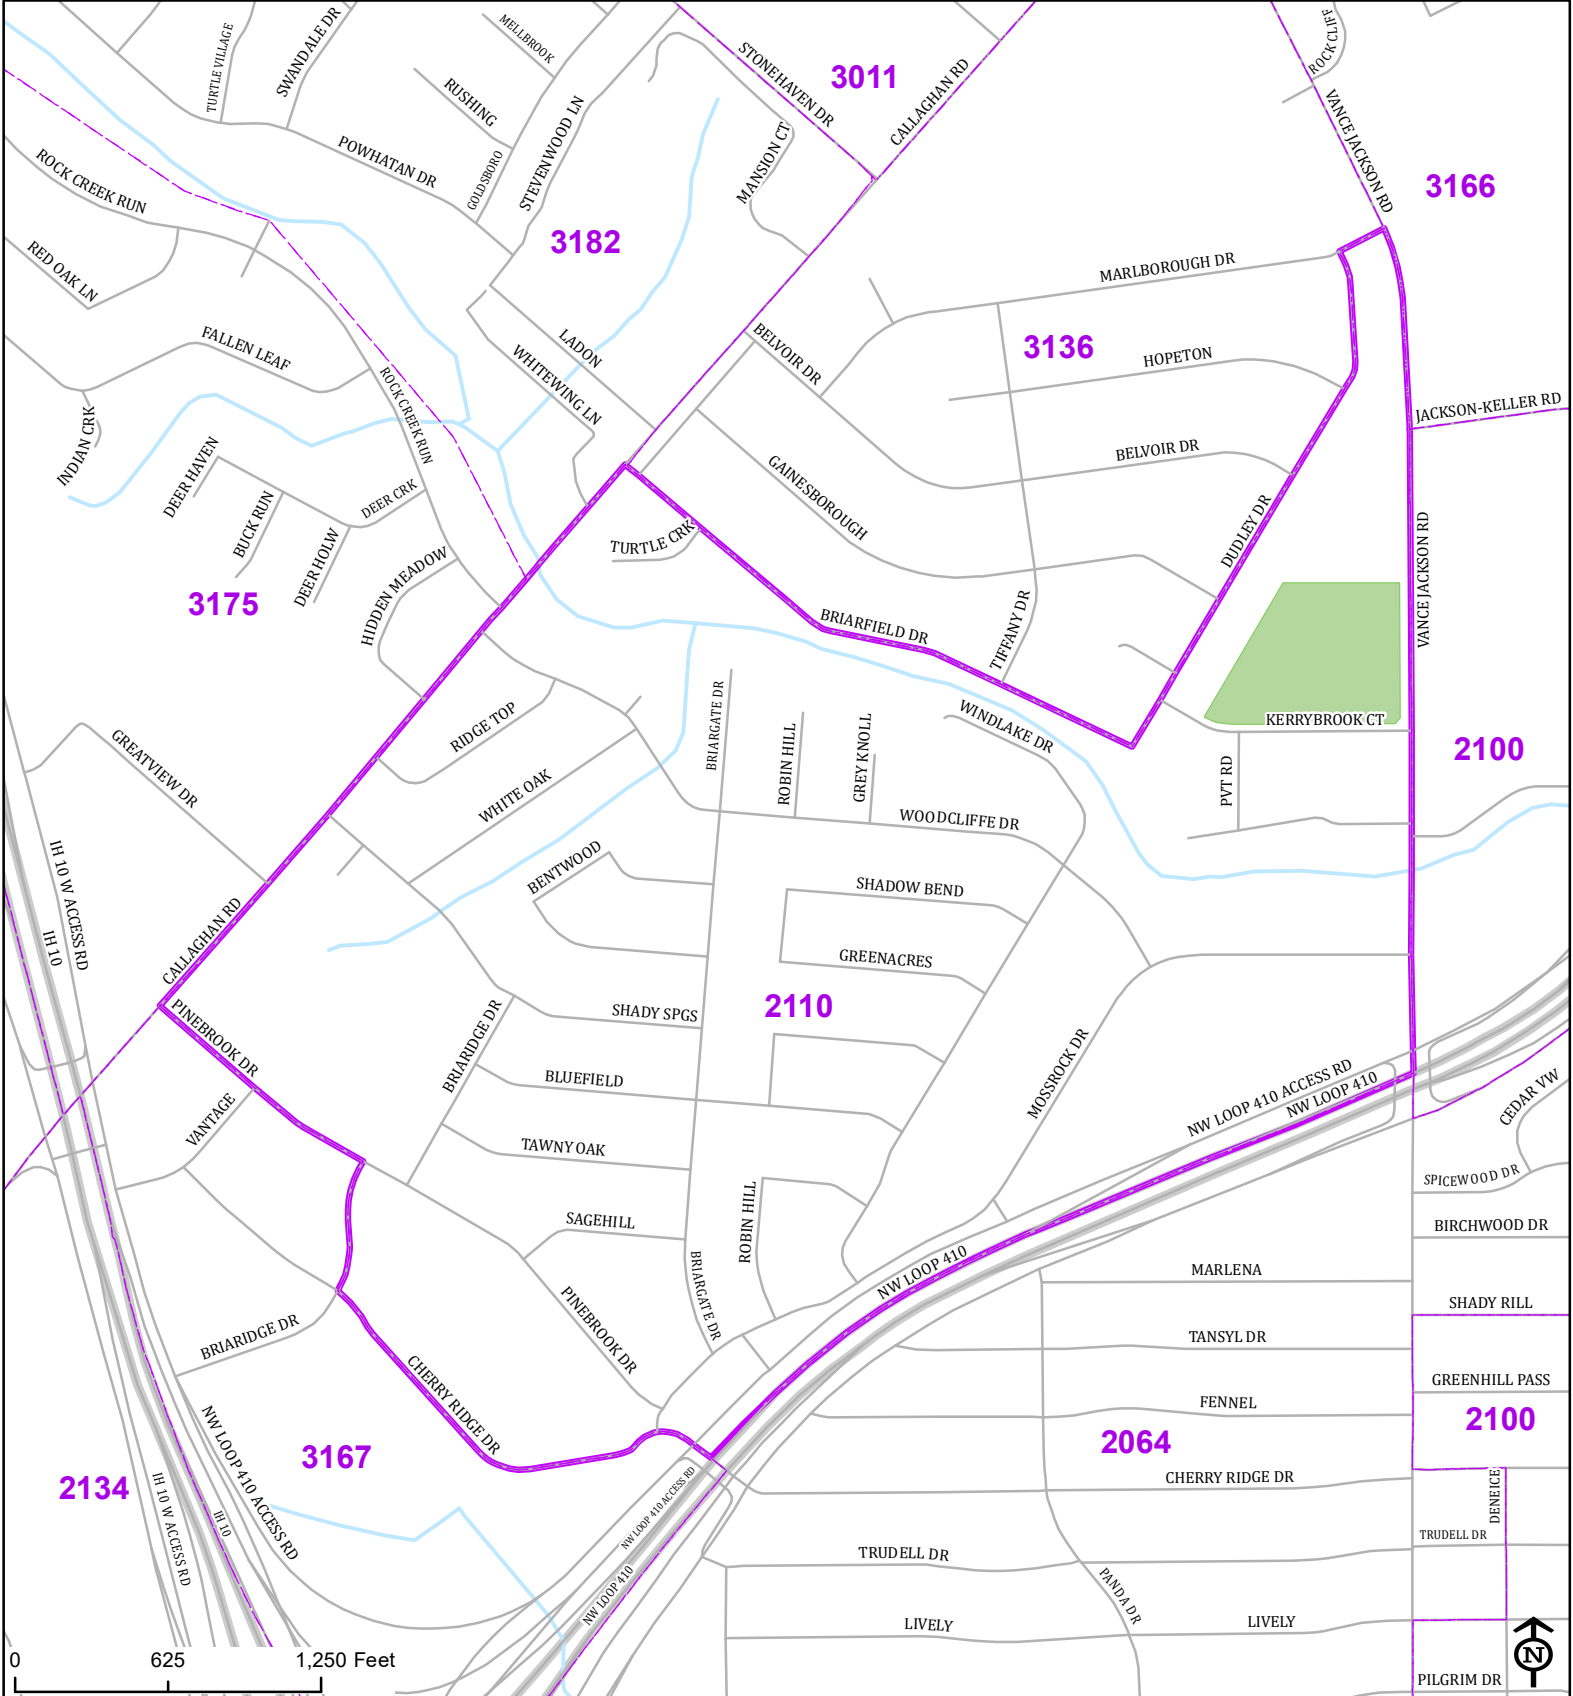

# Bexar County

## Voter Precinct 2110

Prepared for Bexar County Elections  
 1103 S. Frio, Suite 100  
 San Antonio, Texas 78207  
 Web: [elections.bexar.org](http://elections.bexar.org)

**Legend**  
 Streets