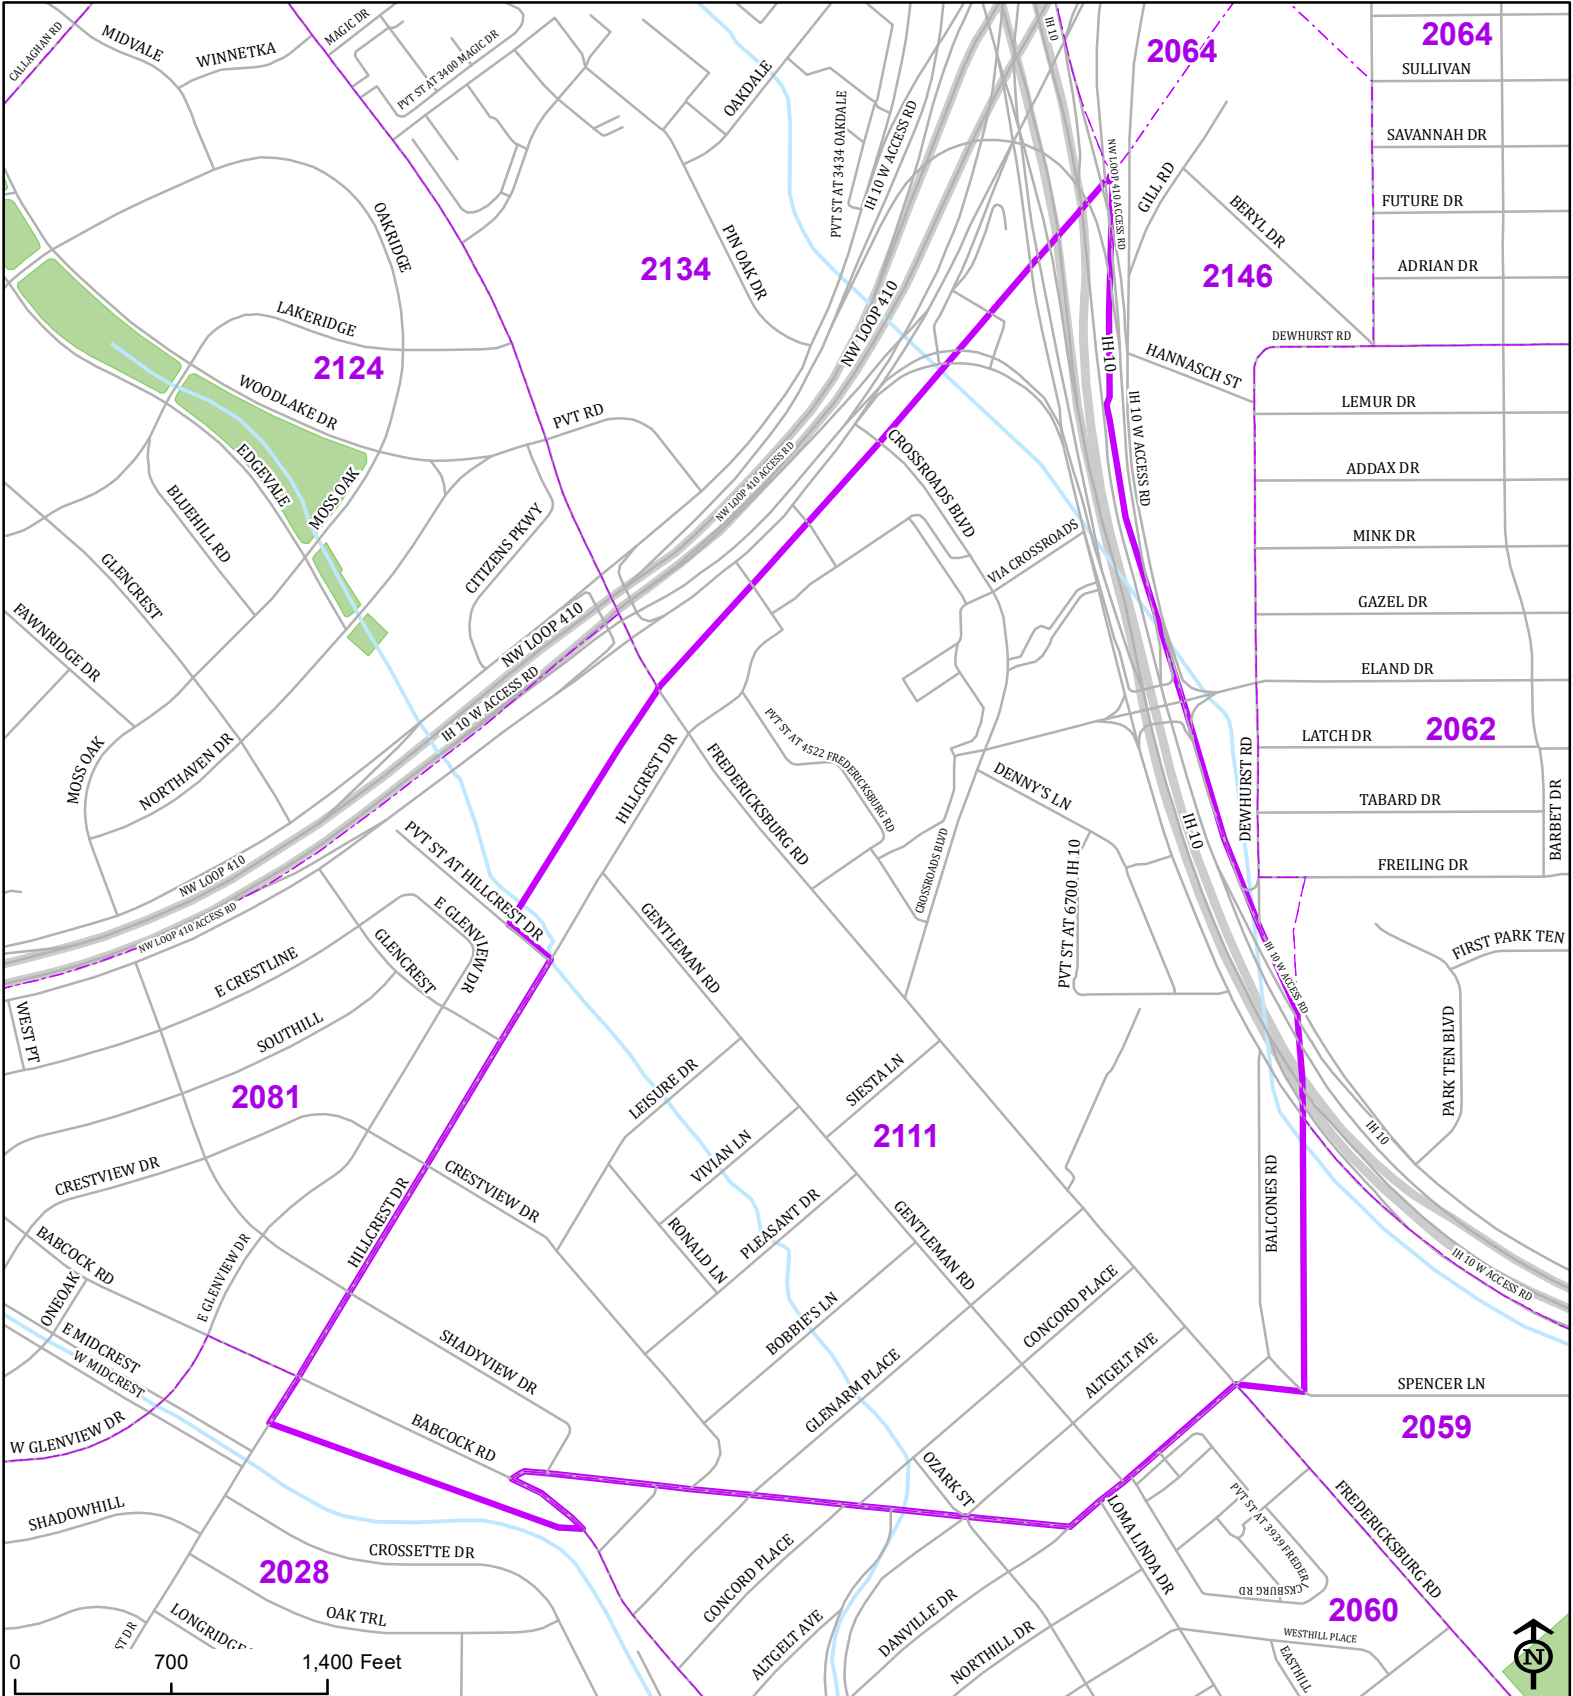

Bexar County

Voter Precinct 2111

2064	SULLIVAN
	SAVANNAH DR
	FUTURE DR
	ADRIAN DR

	DEWHURST DR
	LEMUR DR
	ADDAX DR
	MINK DR
	GAZEL DR
	ELAND DR
	LATCH DR
	TABARD DR
	FREILING DR

	FIRST PARK TEN
	PARK TEN BLVD
	SPENCER LN

Prepared for Bexar County Elections
 1103 S. Frio, Suite 100
 San Antonio, Texas 78207
 Web: elections.bexar.org

Legend
 Streets