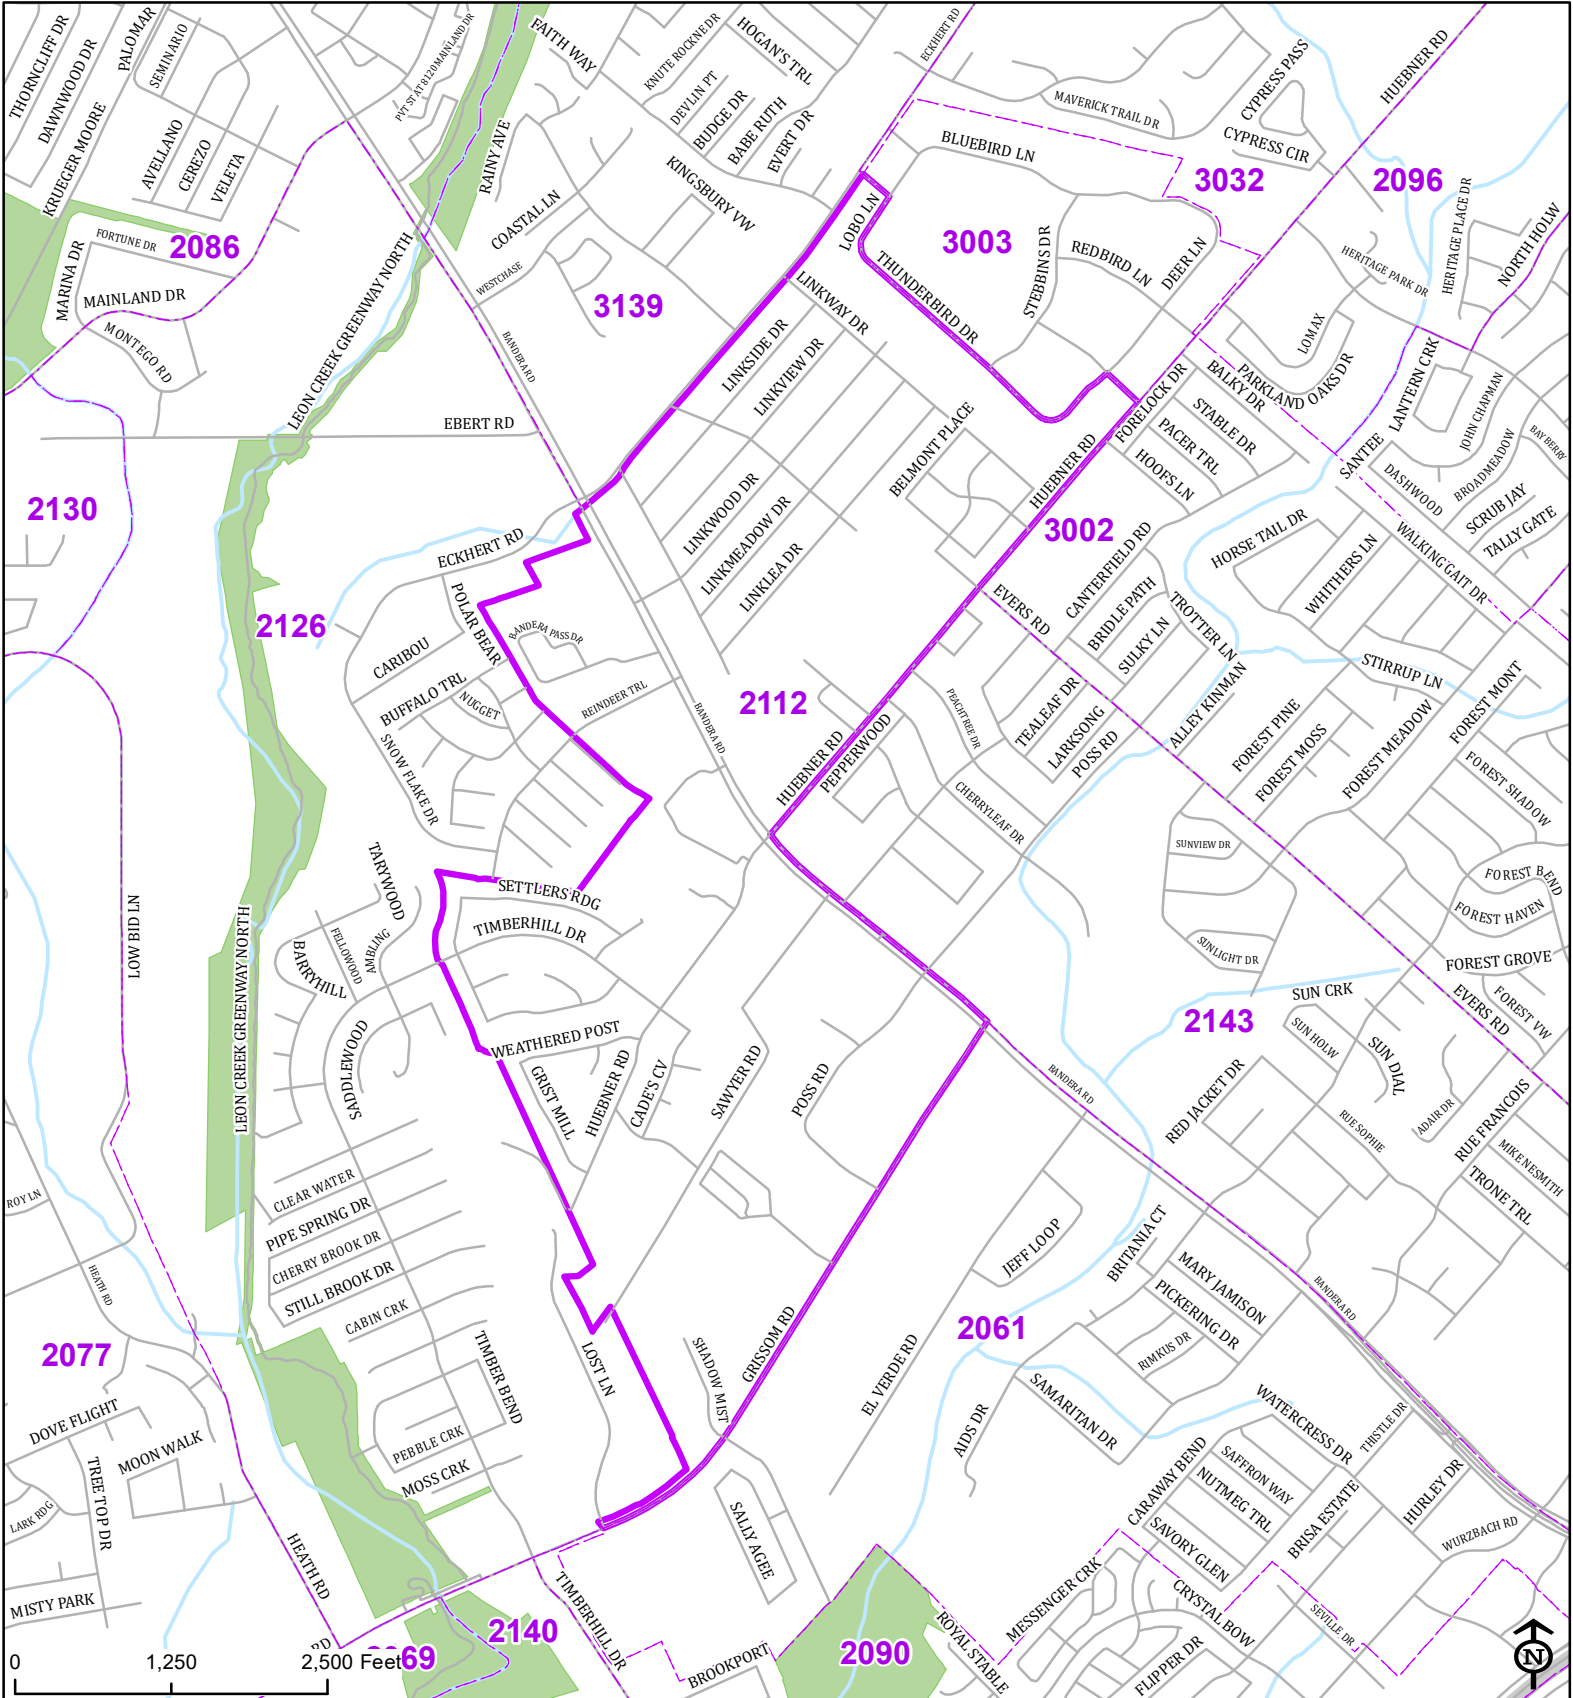

Bexar County

Voter Precinct 2112

Prepared for Bexar County Elections
 1103 S. Frio, Suite 100
 San Antonio, Texas 78207
 Web: elections.bexar.org

Legend
 Streets