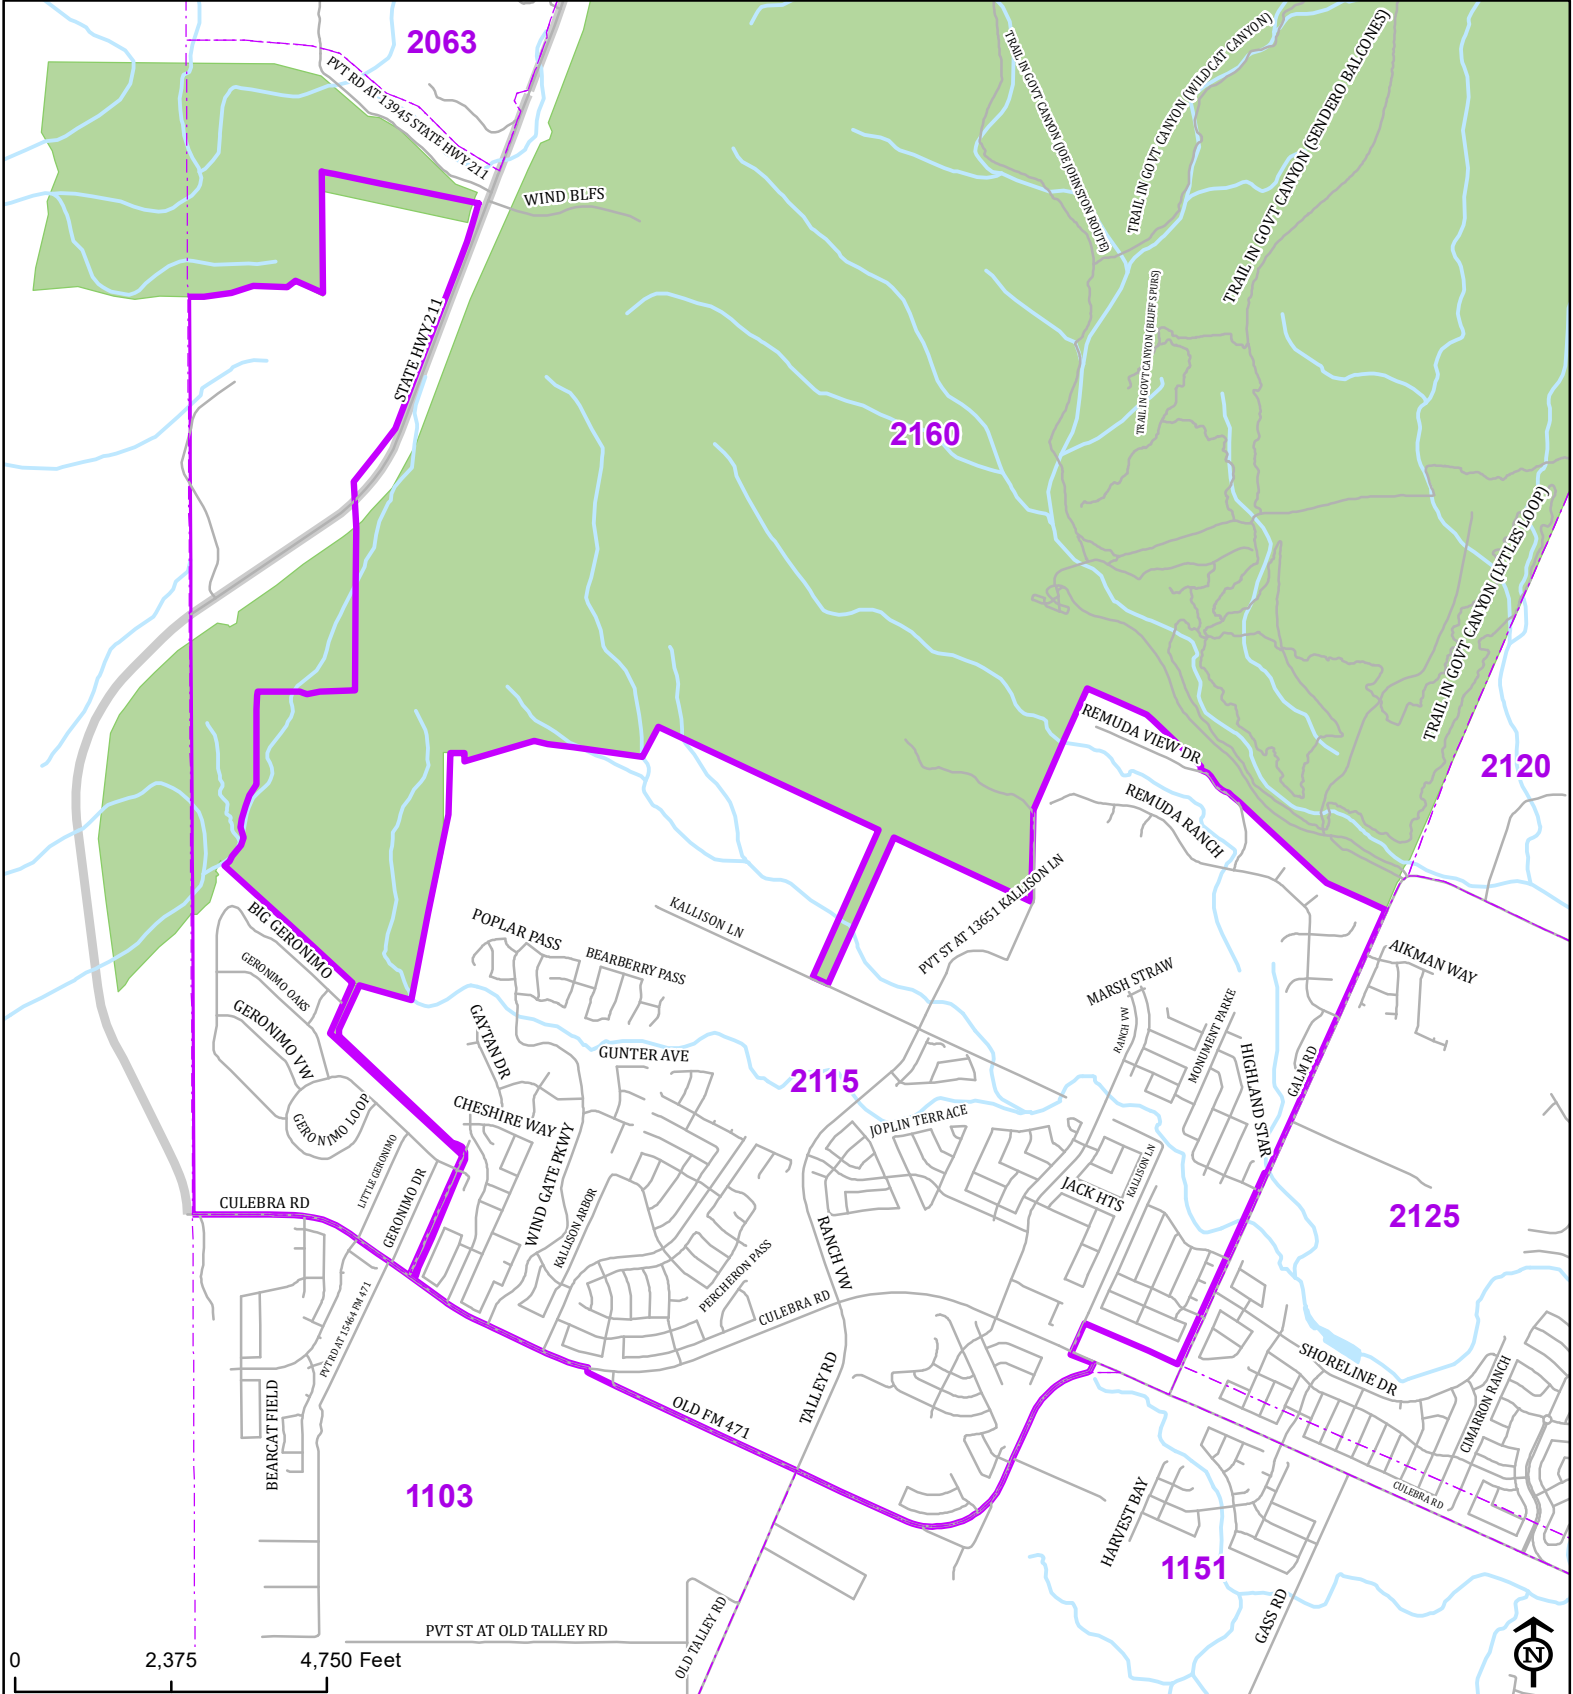

# Bexar County

## Voter Precinct 2115

Prepared for Bexar County Elections  
 1103 S. Frio, Suite 100  
 San Antonio, Texas 78207  
 Web: [elections.bexar.org](http://elections.bexar.org)

**Legend**  
 Streets