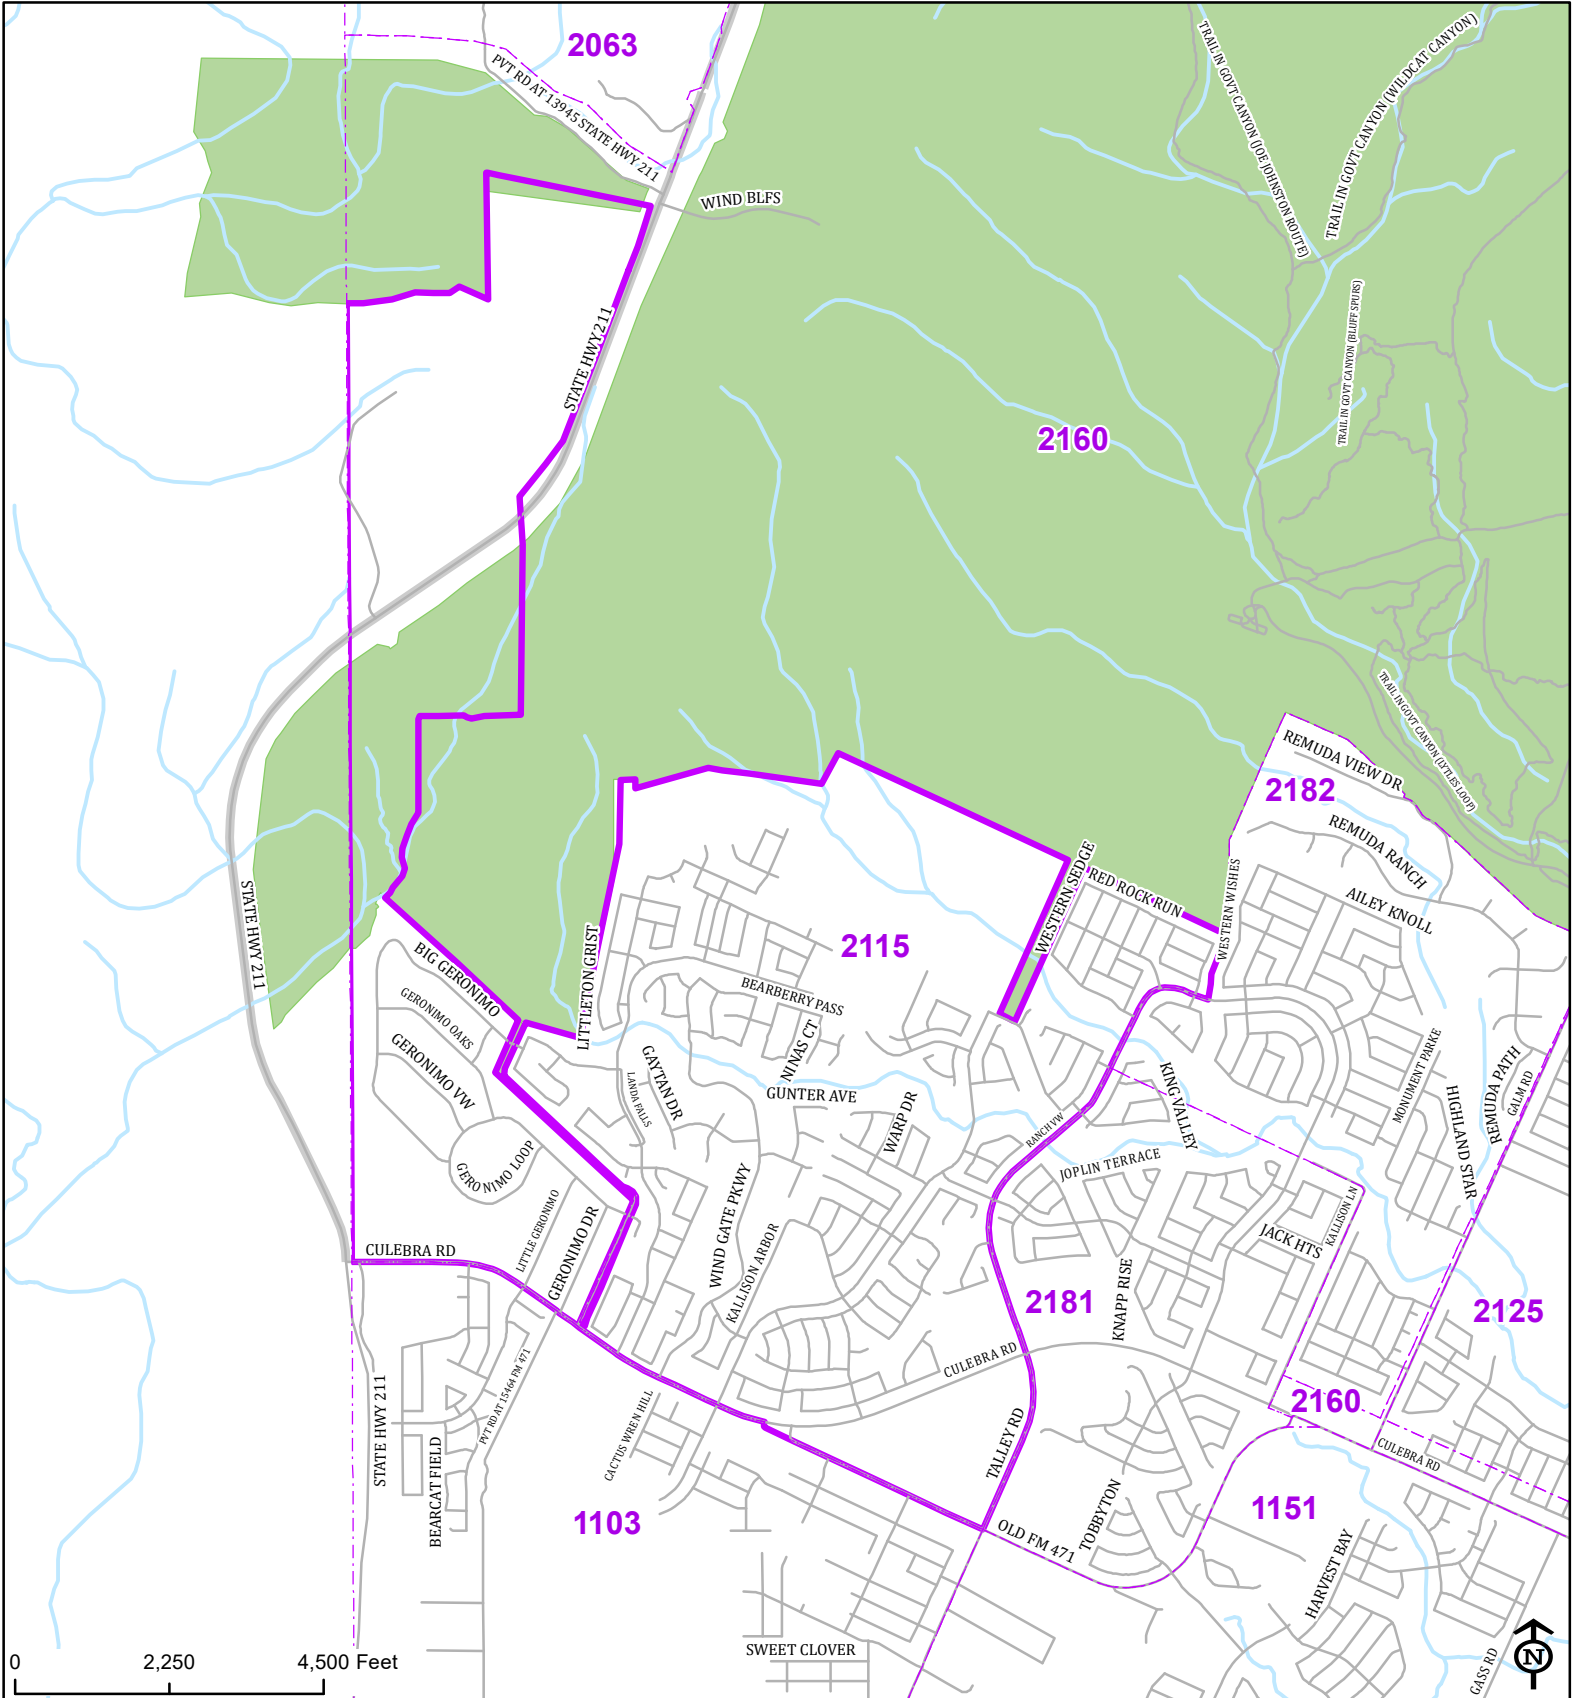

Bexar County

Voter Precinct 2115

Prepared for Bexar County Elections
 1103 S. Frio, Suite 100
 San Antonio, Texas 78207
 Web: elections.bexar.org

Legend
 Streets