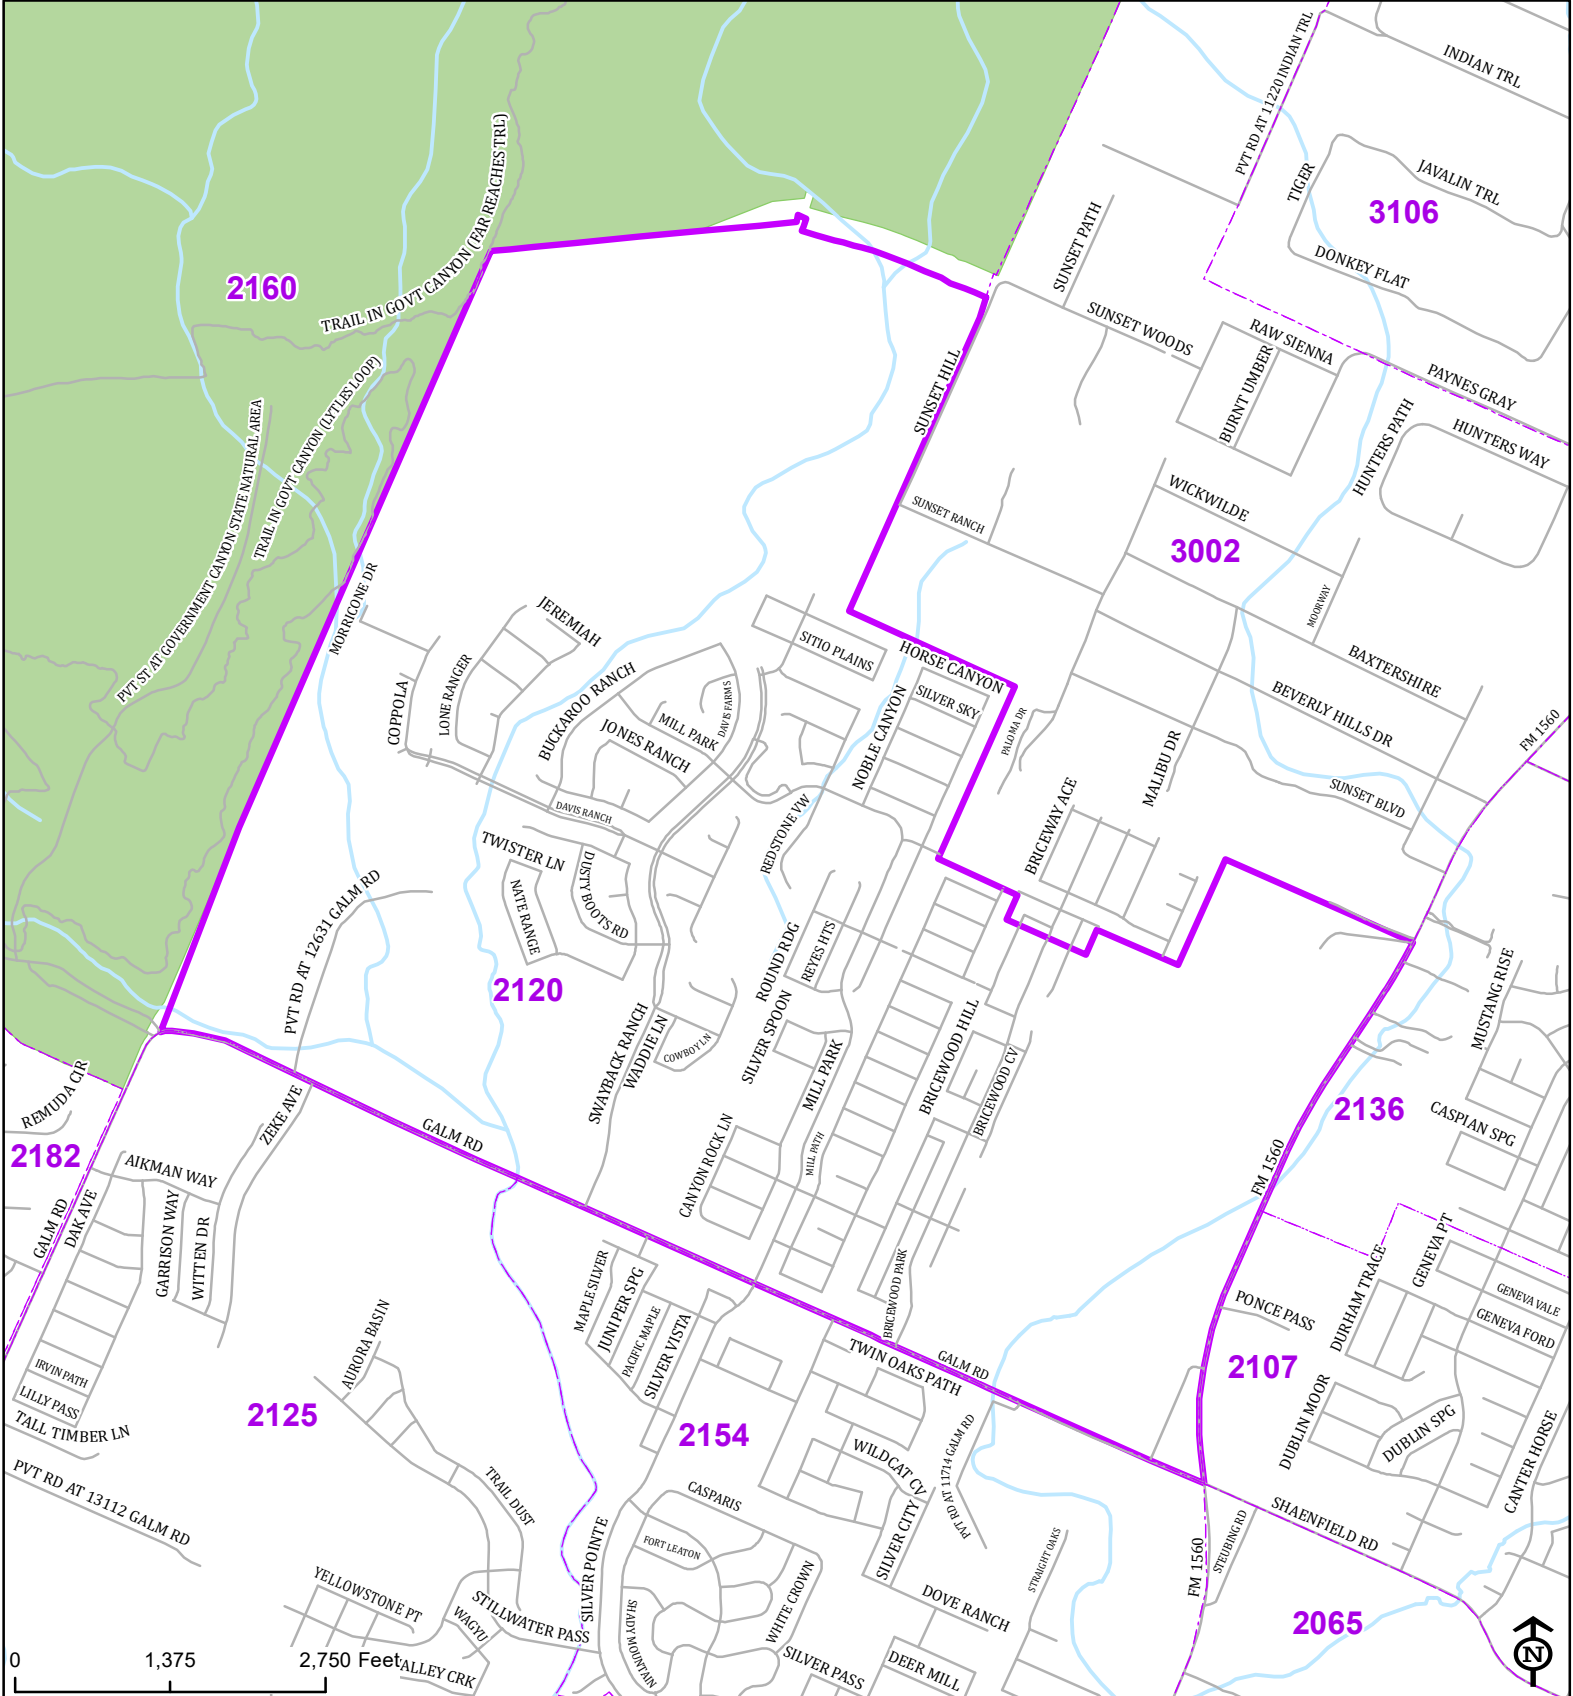

Bexar County

Voter Precinct 2120

Prepared for Bexar County Elections
 1103 S. Frio, Suite 100
 San Antonio, Texas 78207
 Web: elections.bexar.org

Legend
 Streets