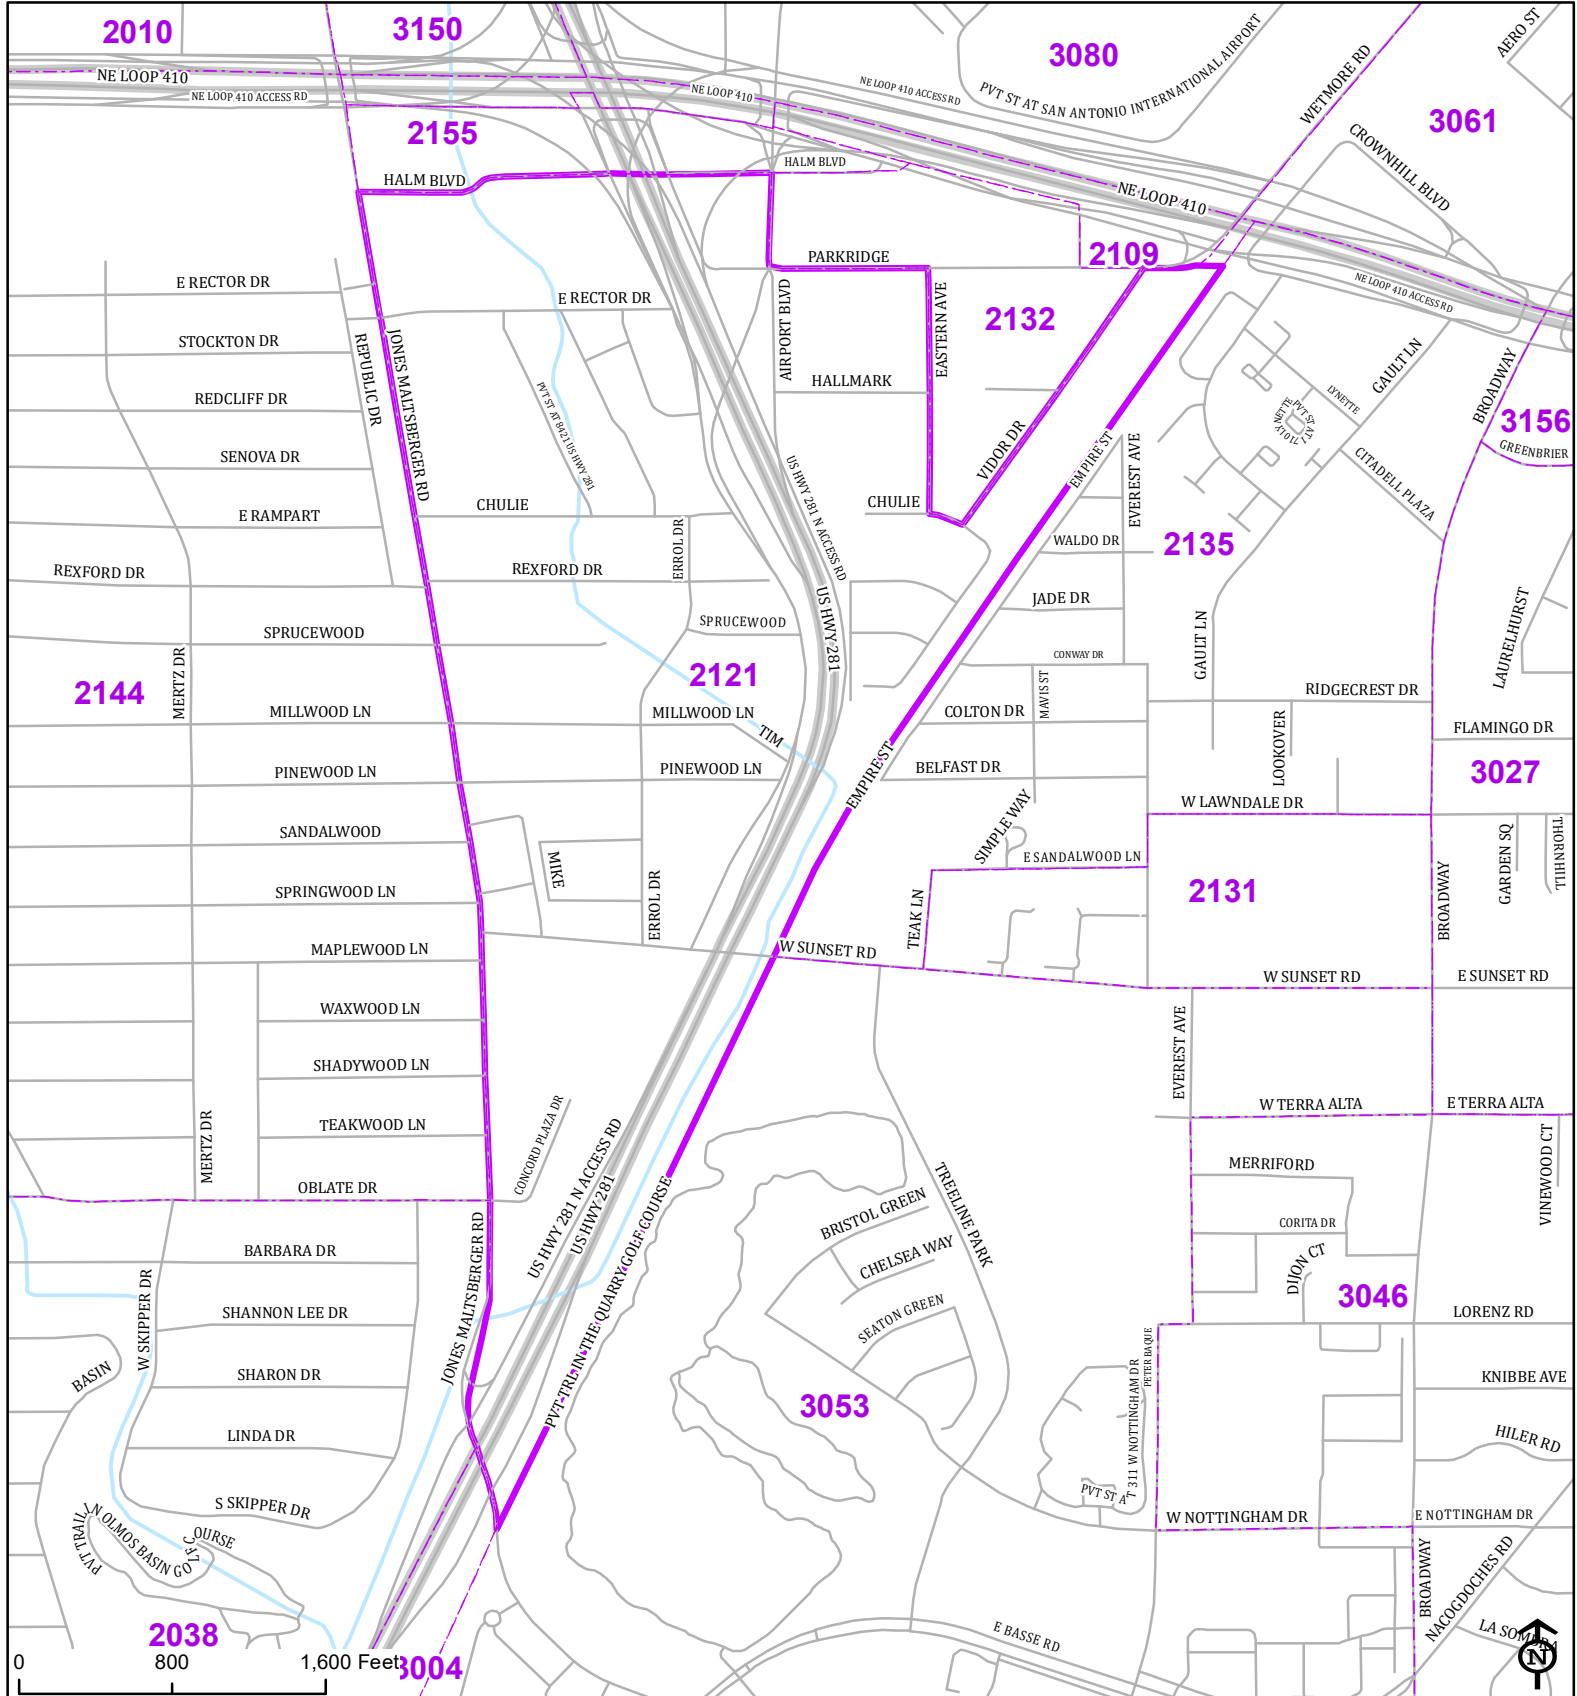

Bexar County

Voter Precinct 2121

Prepared for Bexar County Elections
 1103 S. Frio, Suite 100
 San Antonio, Texas 78207
 Web: elections.bexar.org

Legend
 Streets