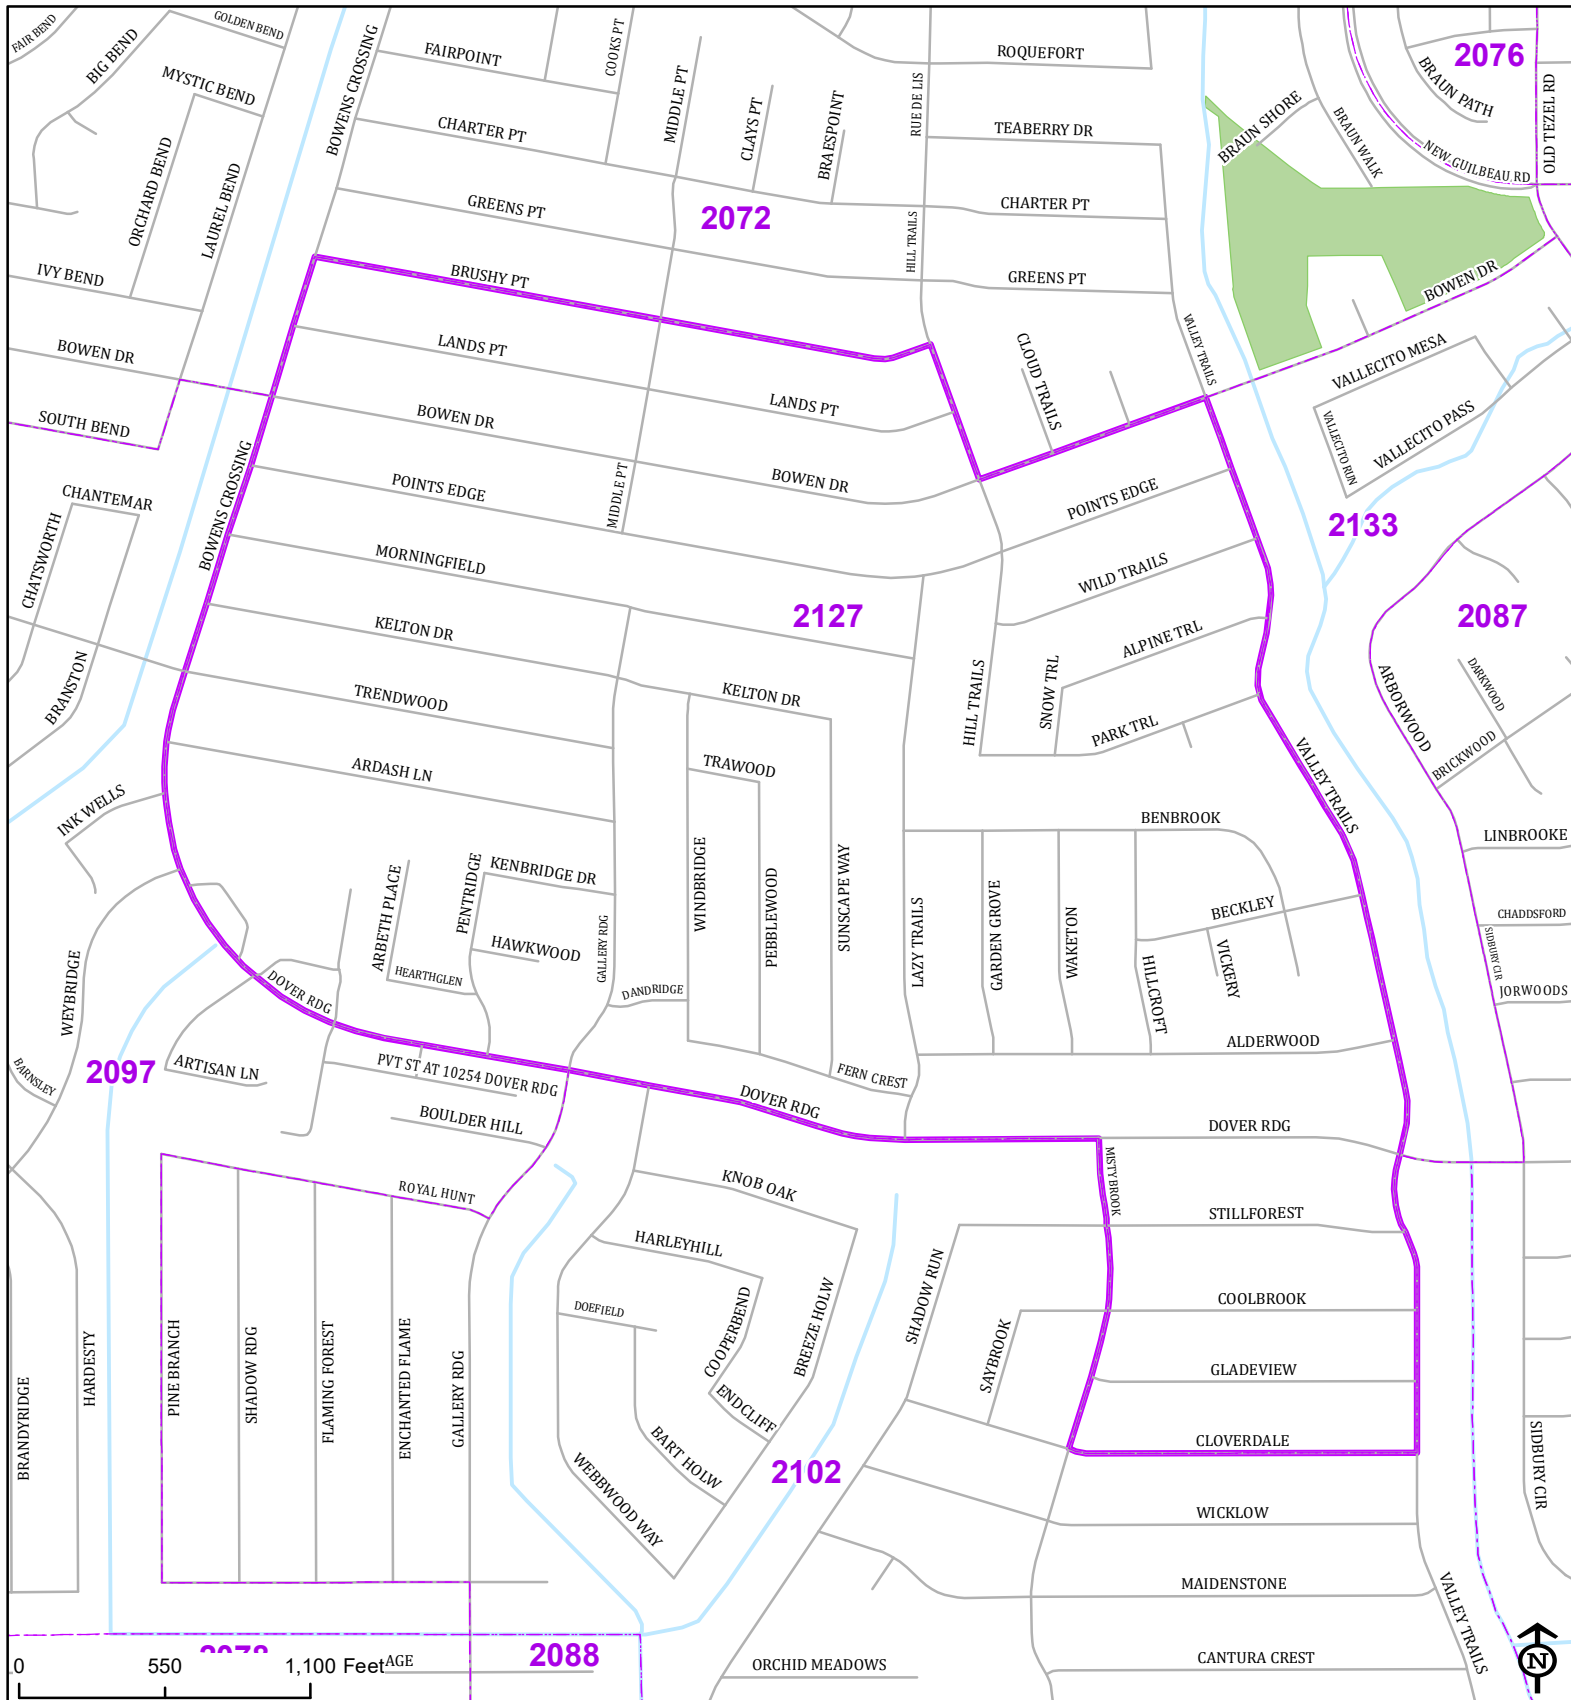

Bexar County

Voter Precinct 2127

Prepared for Bexar County Elections
 1103 S. Frio, Suite 100
 San Antonio, Texas 78207
 Web: elections.bexar.org

Legend
 Streets