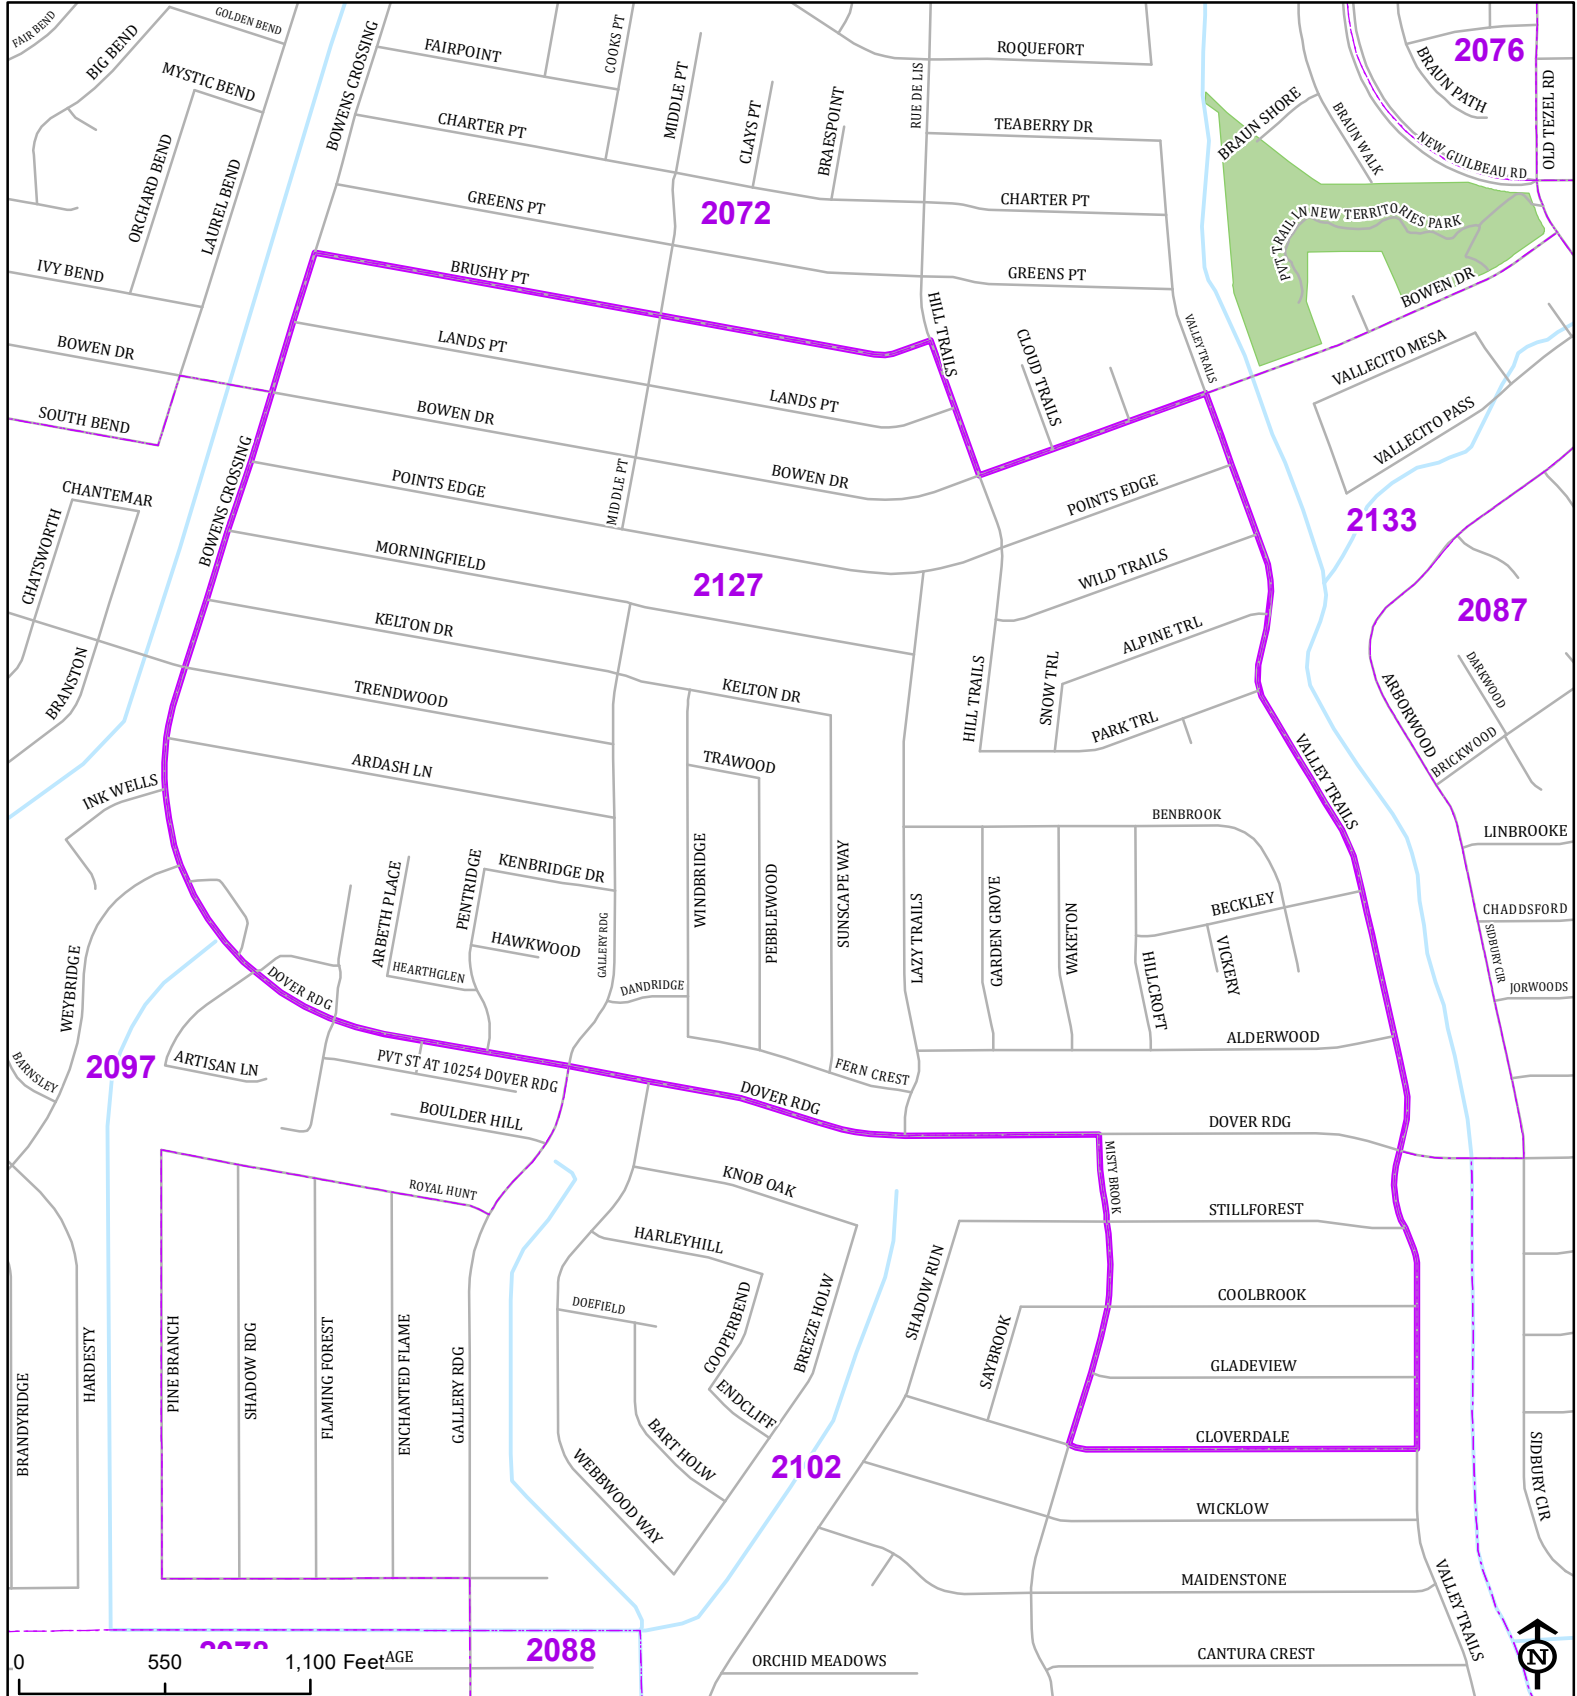

Bexar County

Voter Precinct 2127

Prepared for Bexar County Elections
 1103 S. Frio, Suite 100
 San Antonio, Texas 78207
 Web: elections.bexar.org

Legend
 Streets