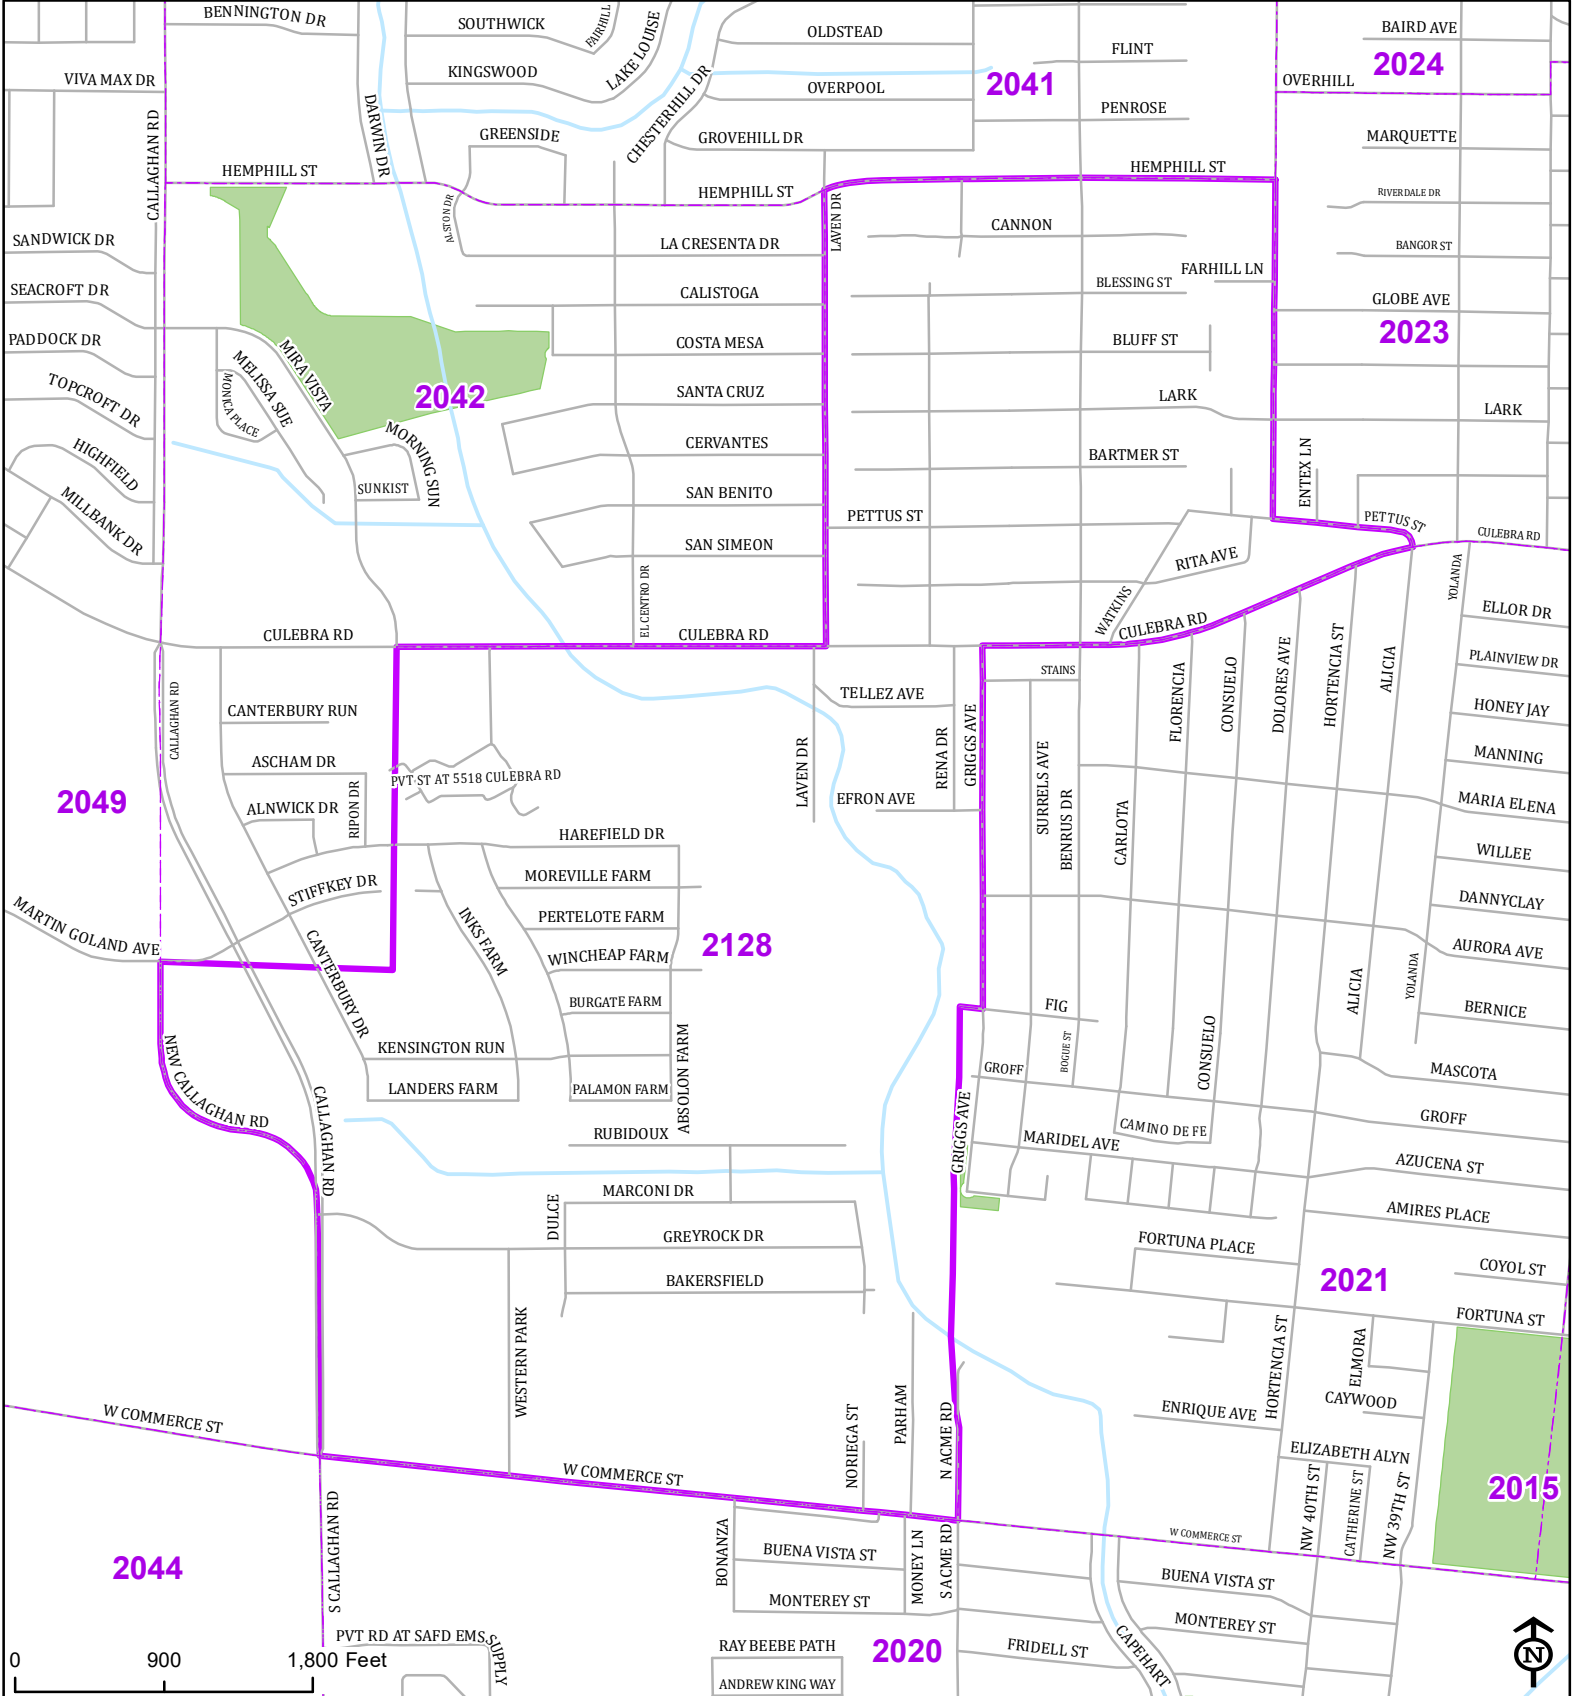

Bexar County

Voter Precinct 2128

Prepared for Bexar County Elections
 1103 S. Frio, Suite 100
 San Antonio, Texas 78207
 Web: elections.bexar.org

Legend
 Streets