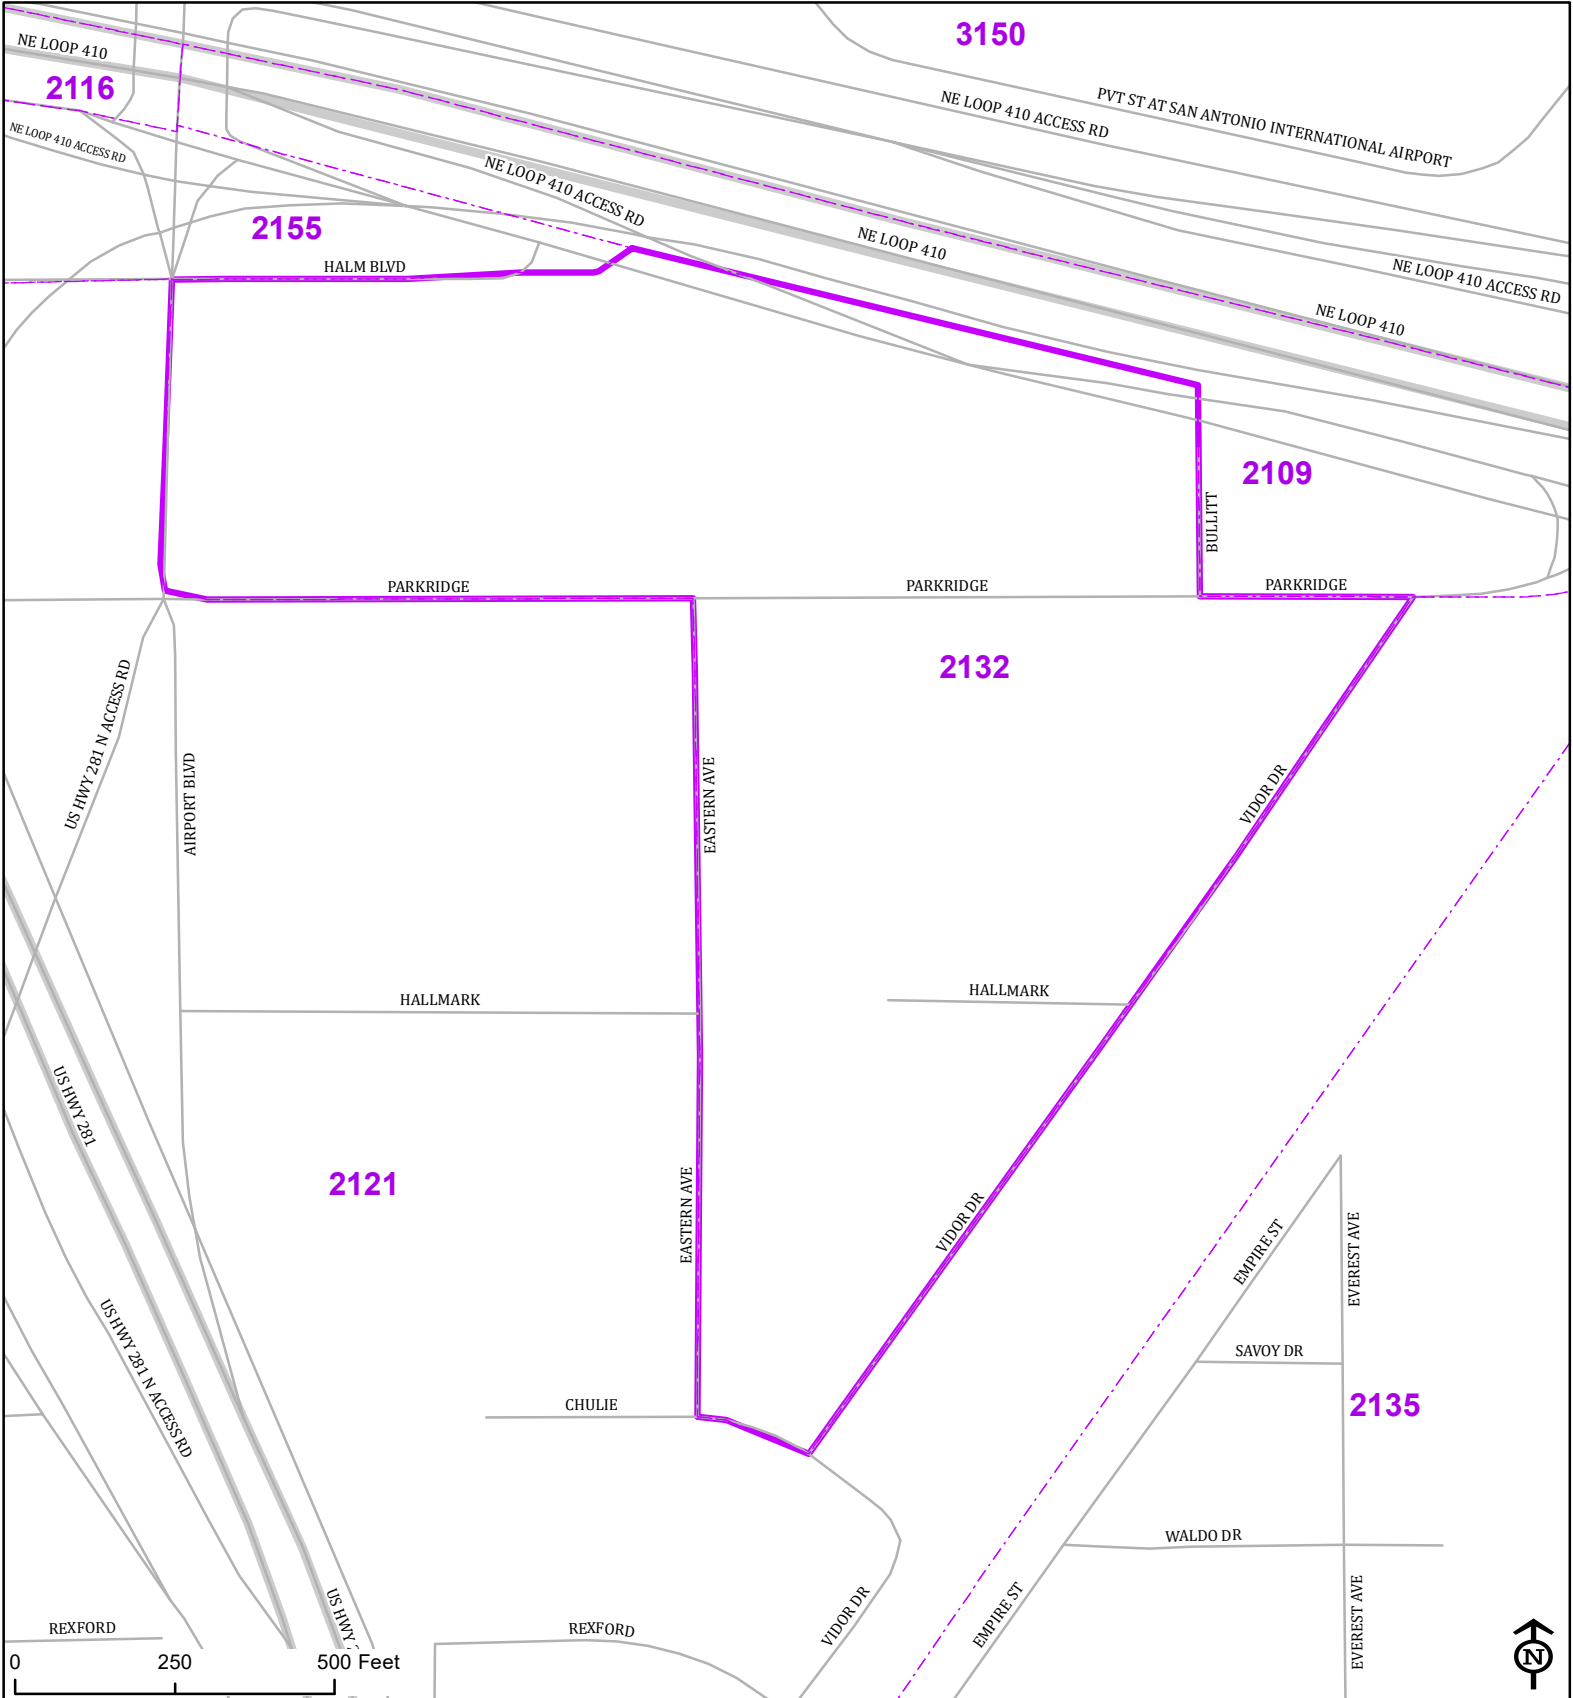

# Bexar County

## Voter Precinct 2132

Prepared for Bexar County Elections  
 1103 S. Frio, Suite 100  
 San Antonio, Texas 78207  
 Web: [elections.bexar.org](http://elections.bexar.org)

**Legend**  
 Streets