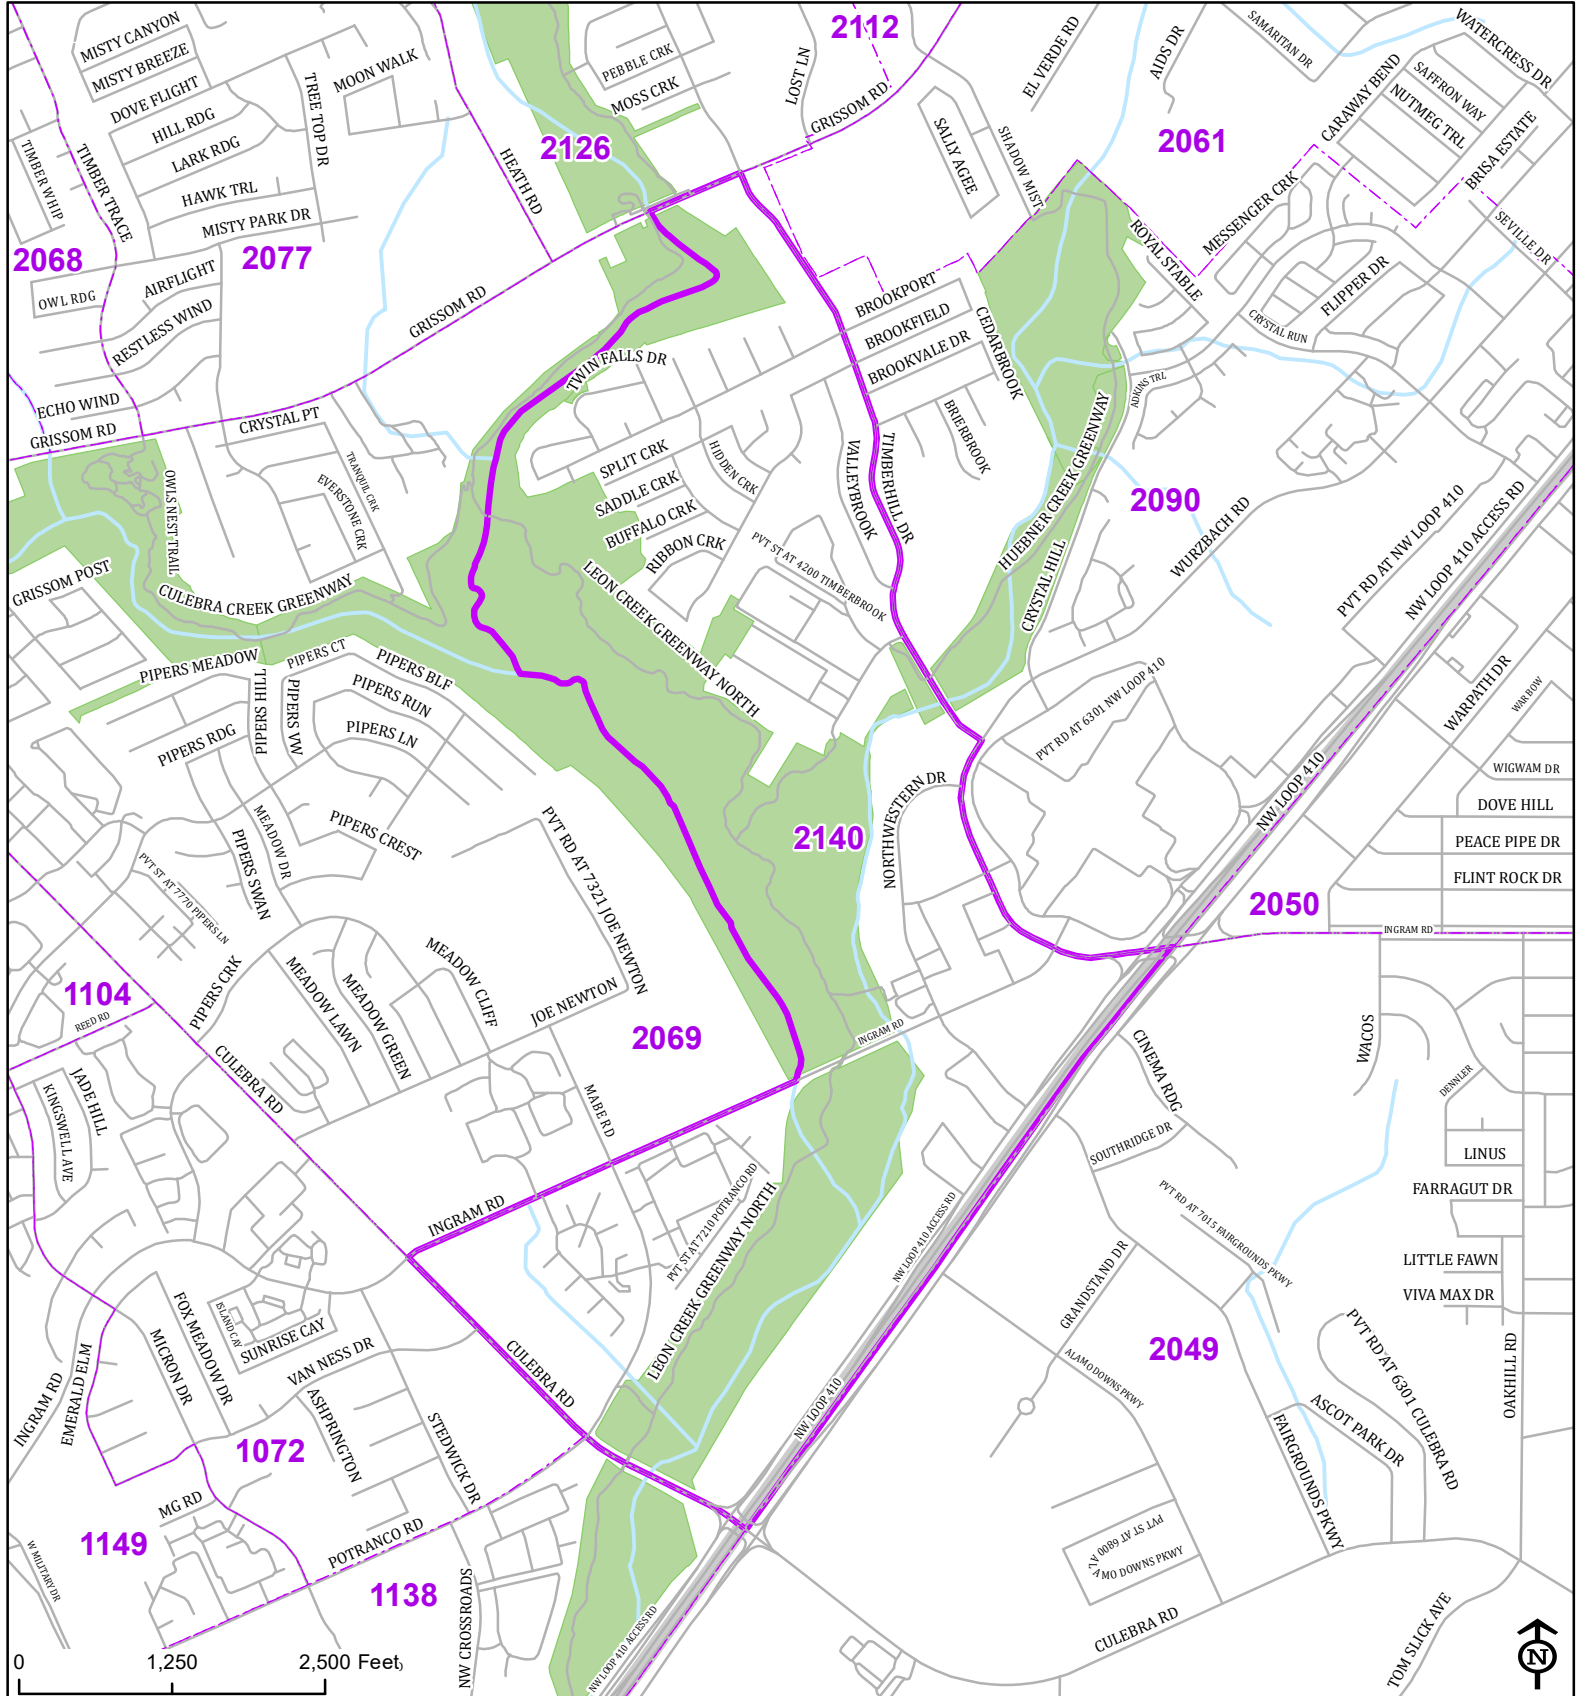

Bexar County

Voter Precinct 2140

Prepared for Bexar County Elections
 1103 S. Frio, Suite 100
 San Antonio, Texas 78207
 Web: elections.bexar.org

Legend
 Streets