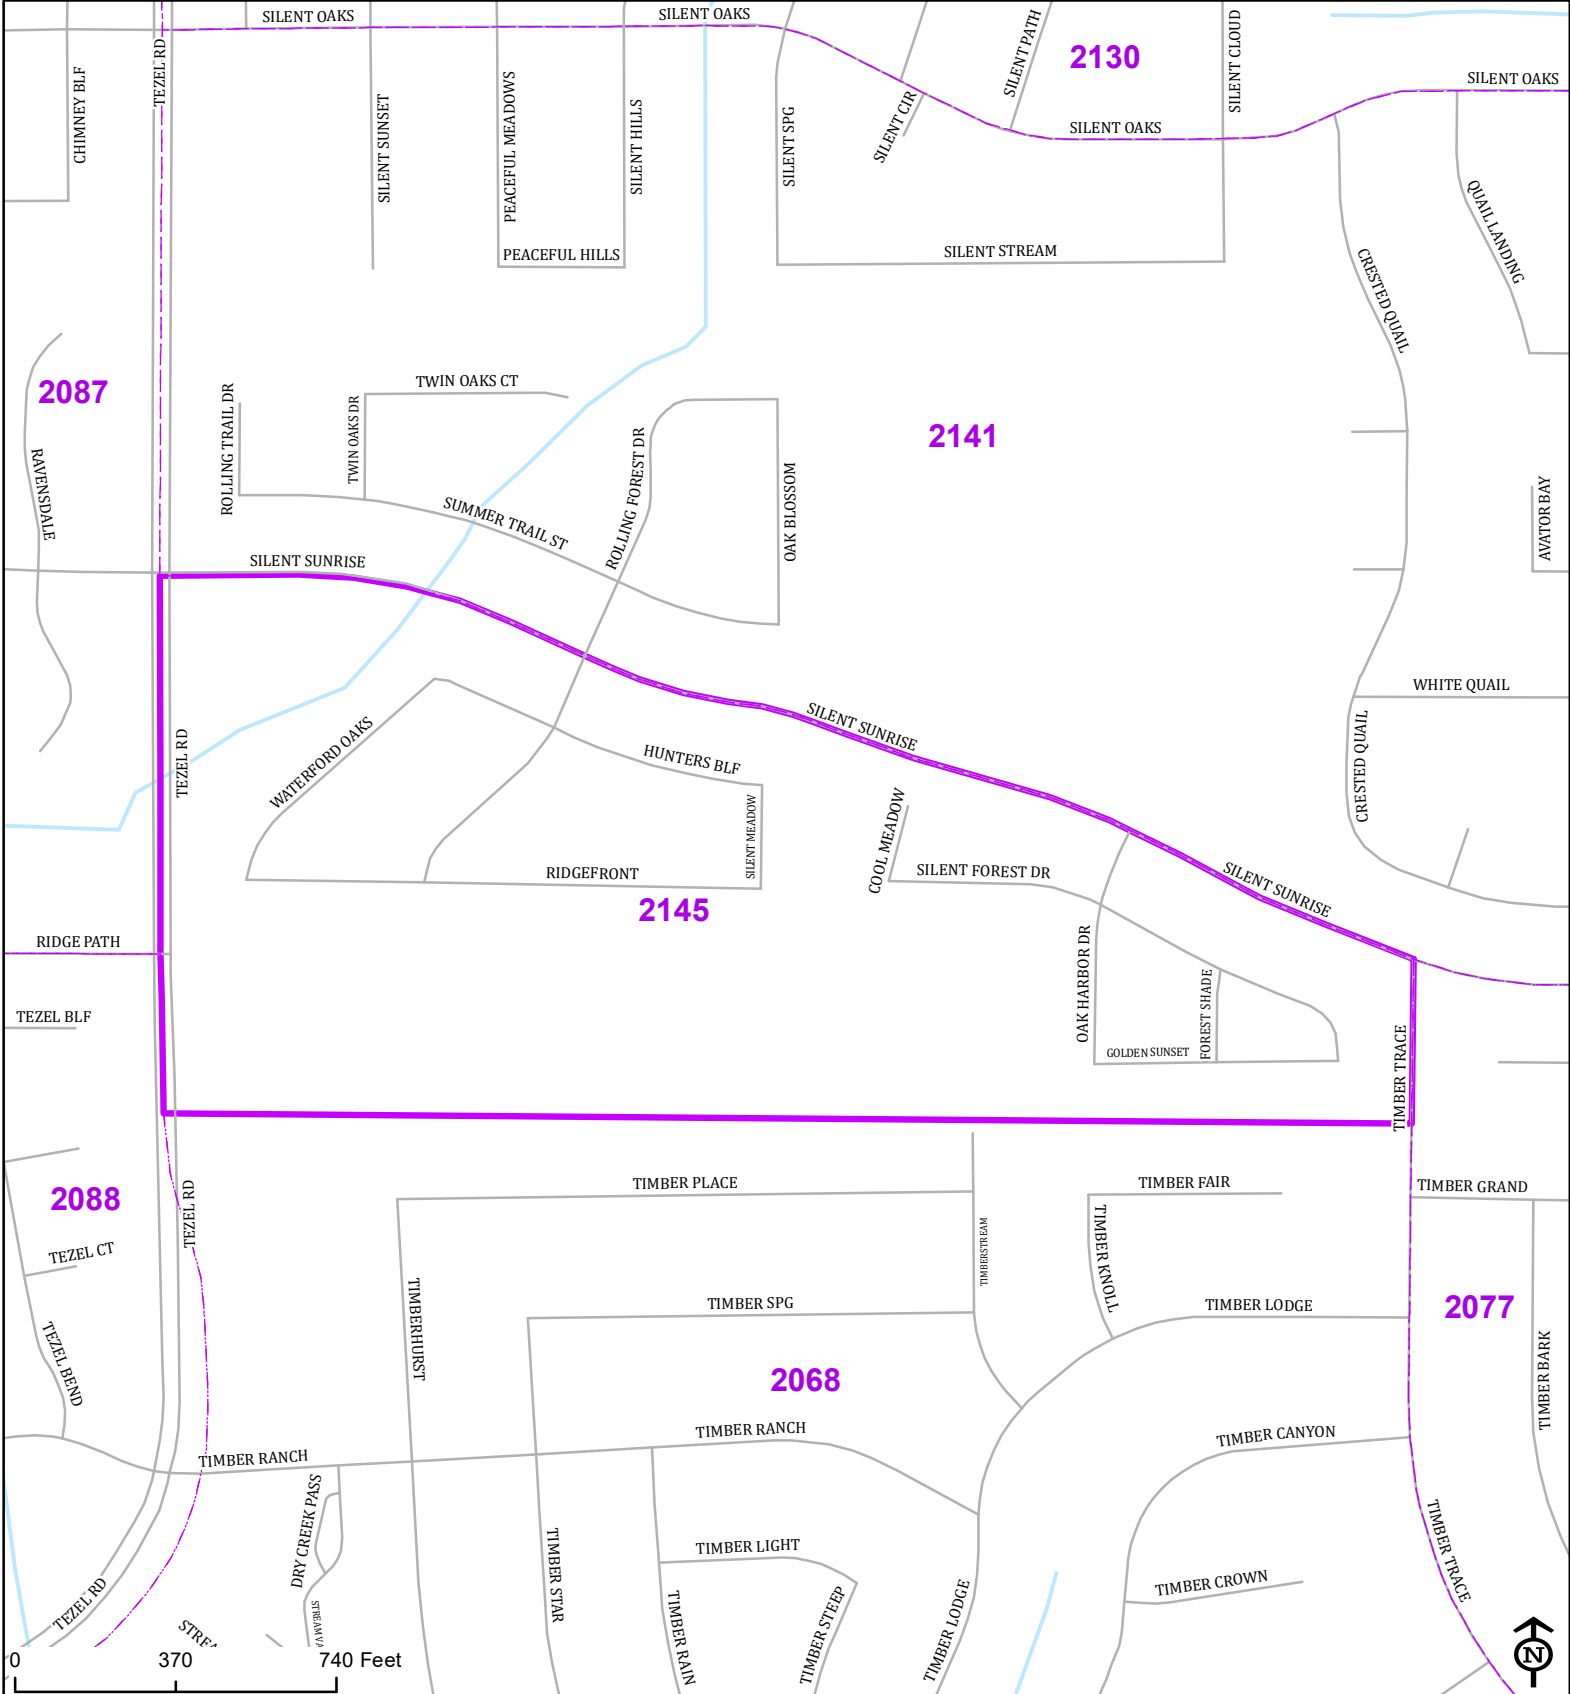

# Bexar County

## Voter Precinct 2145

Prepared for Bexar County Elections  
 1103 S. Frio, Suite 100  
 San Antonio, Texas 78207  
 Web: [elections.bexar.org](http://elections.bexar.org)

**Legend**  
 Streets