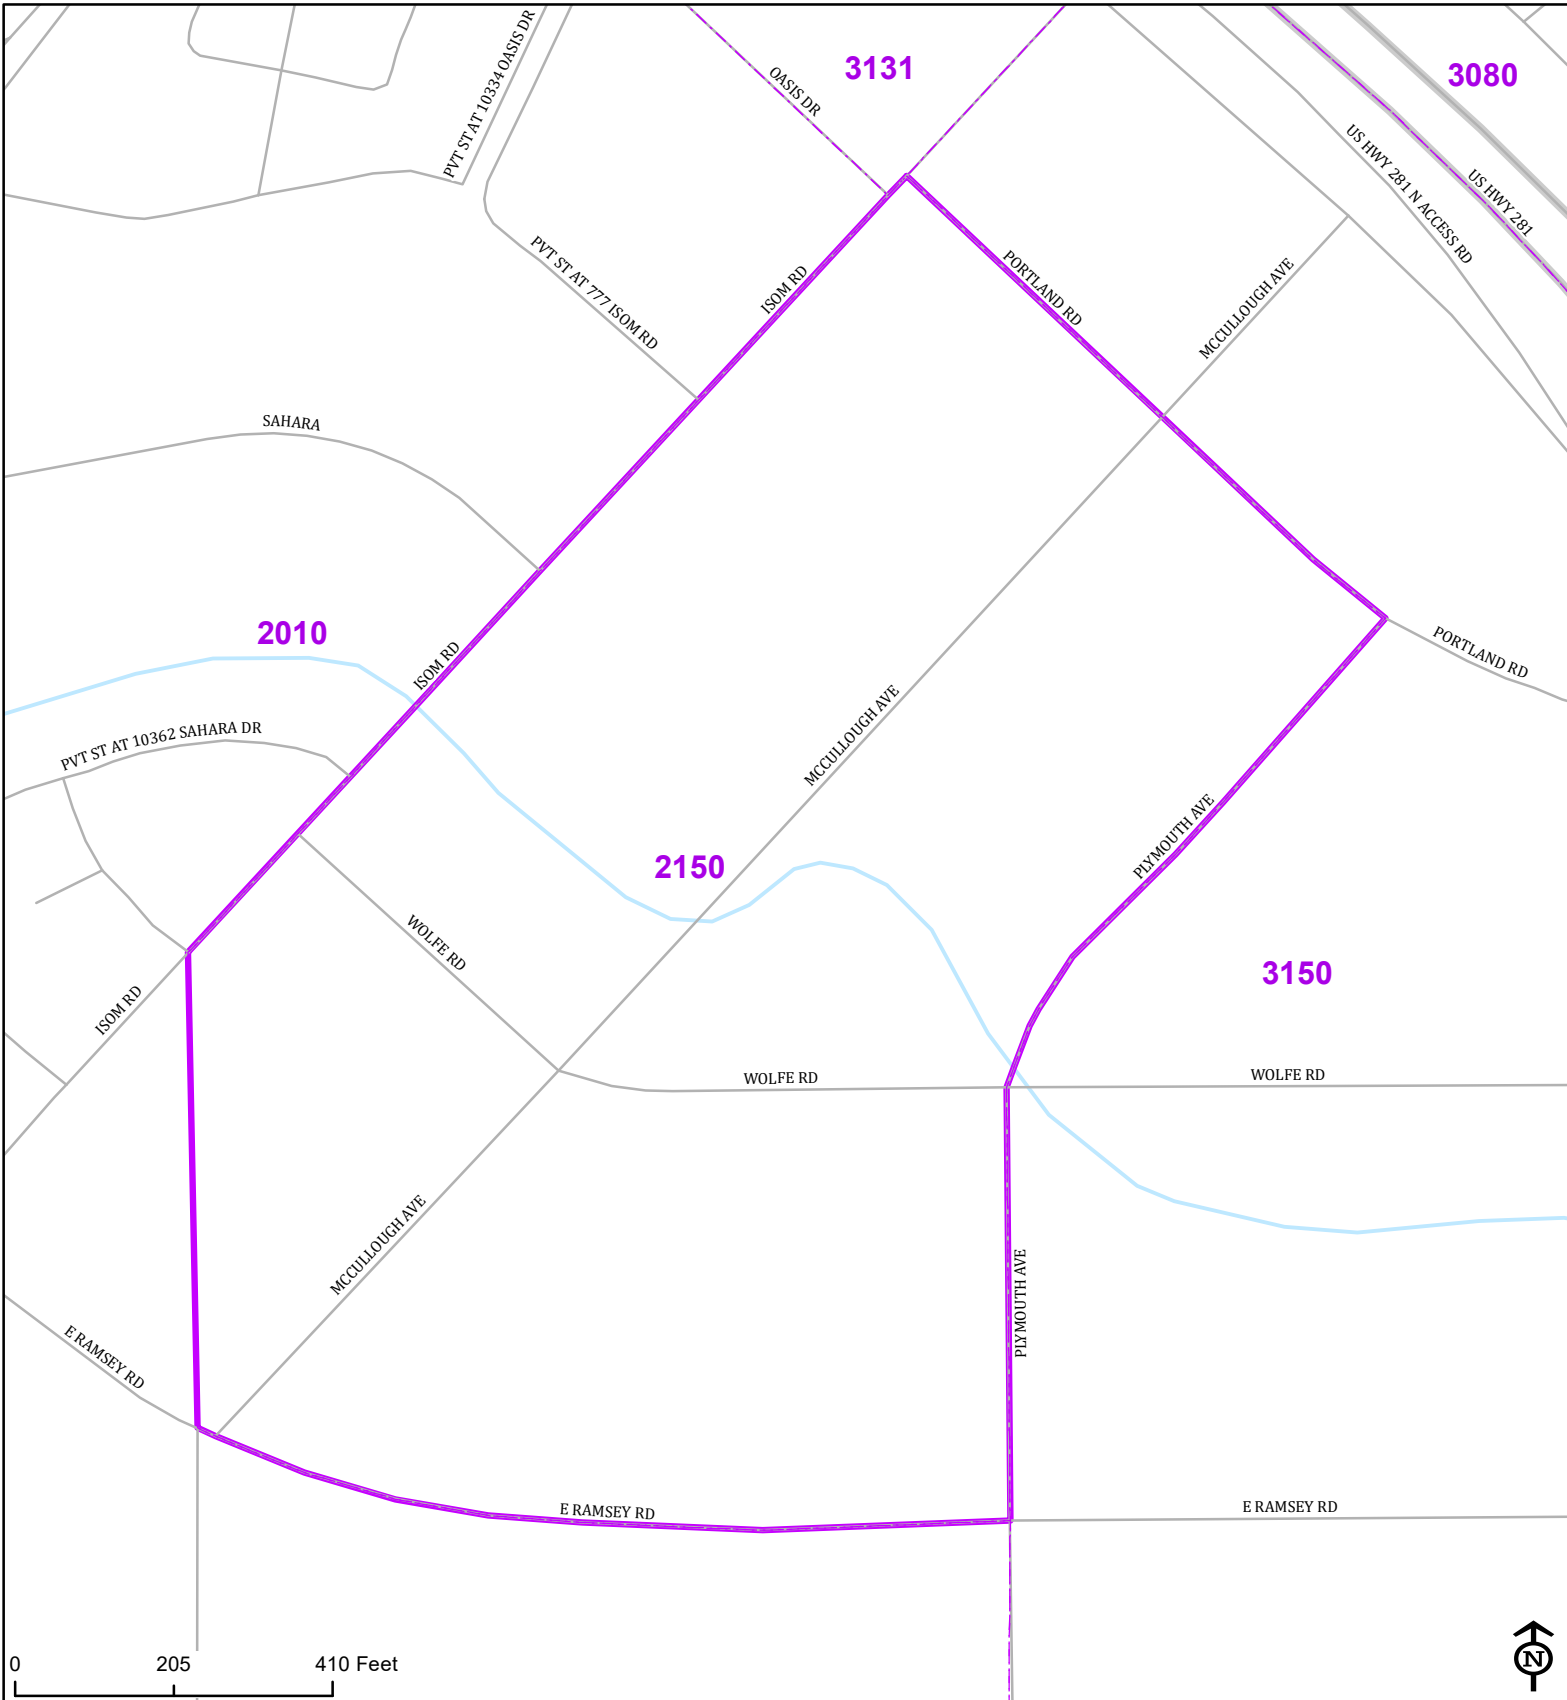

# Bexar County

## Voter Precinct 2150

Prepared for Bexar County Elections  
 1103 S. Frio, Suite 100  
 San Antonio, Texas 78207  
 Web: [elections.bexar.org](http://elections.bexar.org)

**Legend**  
 Streets