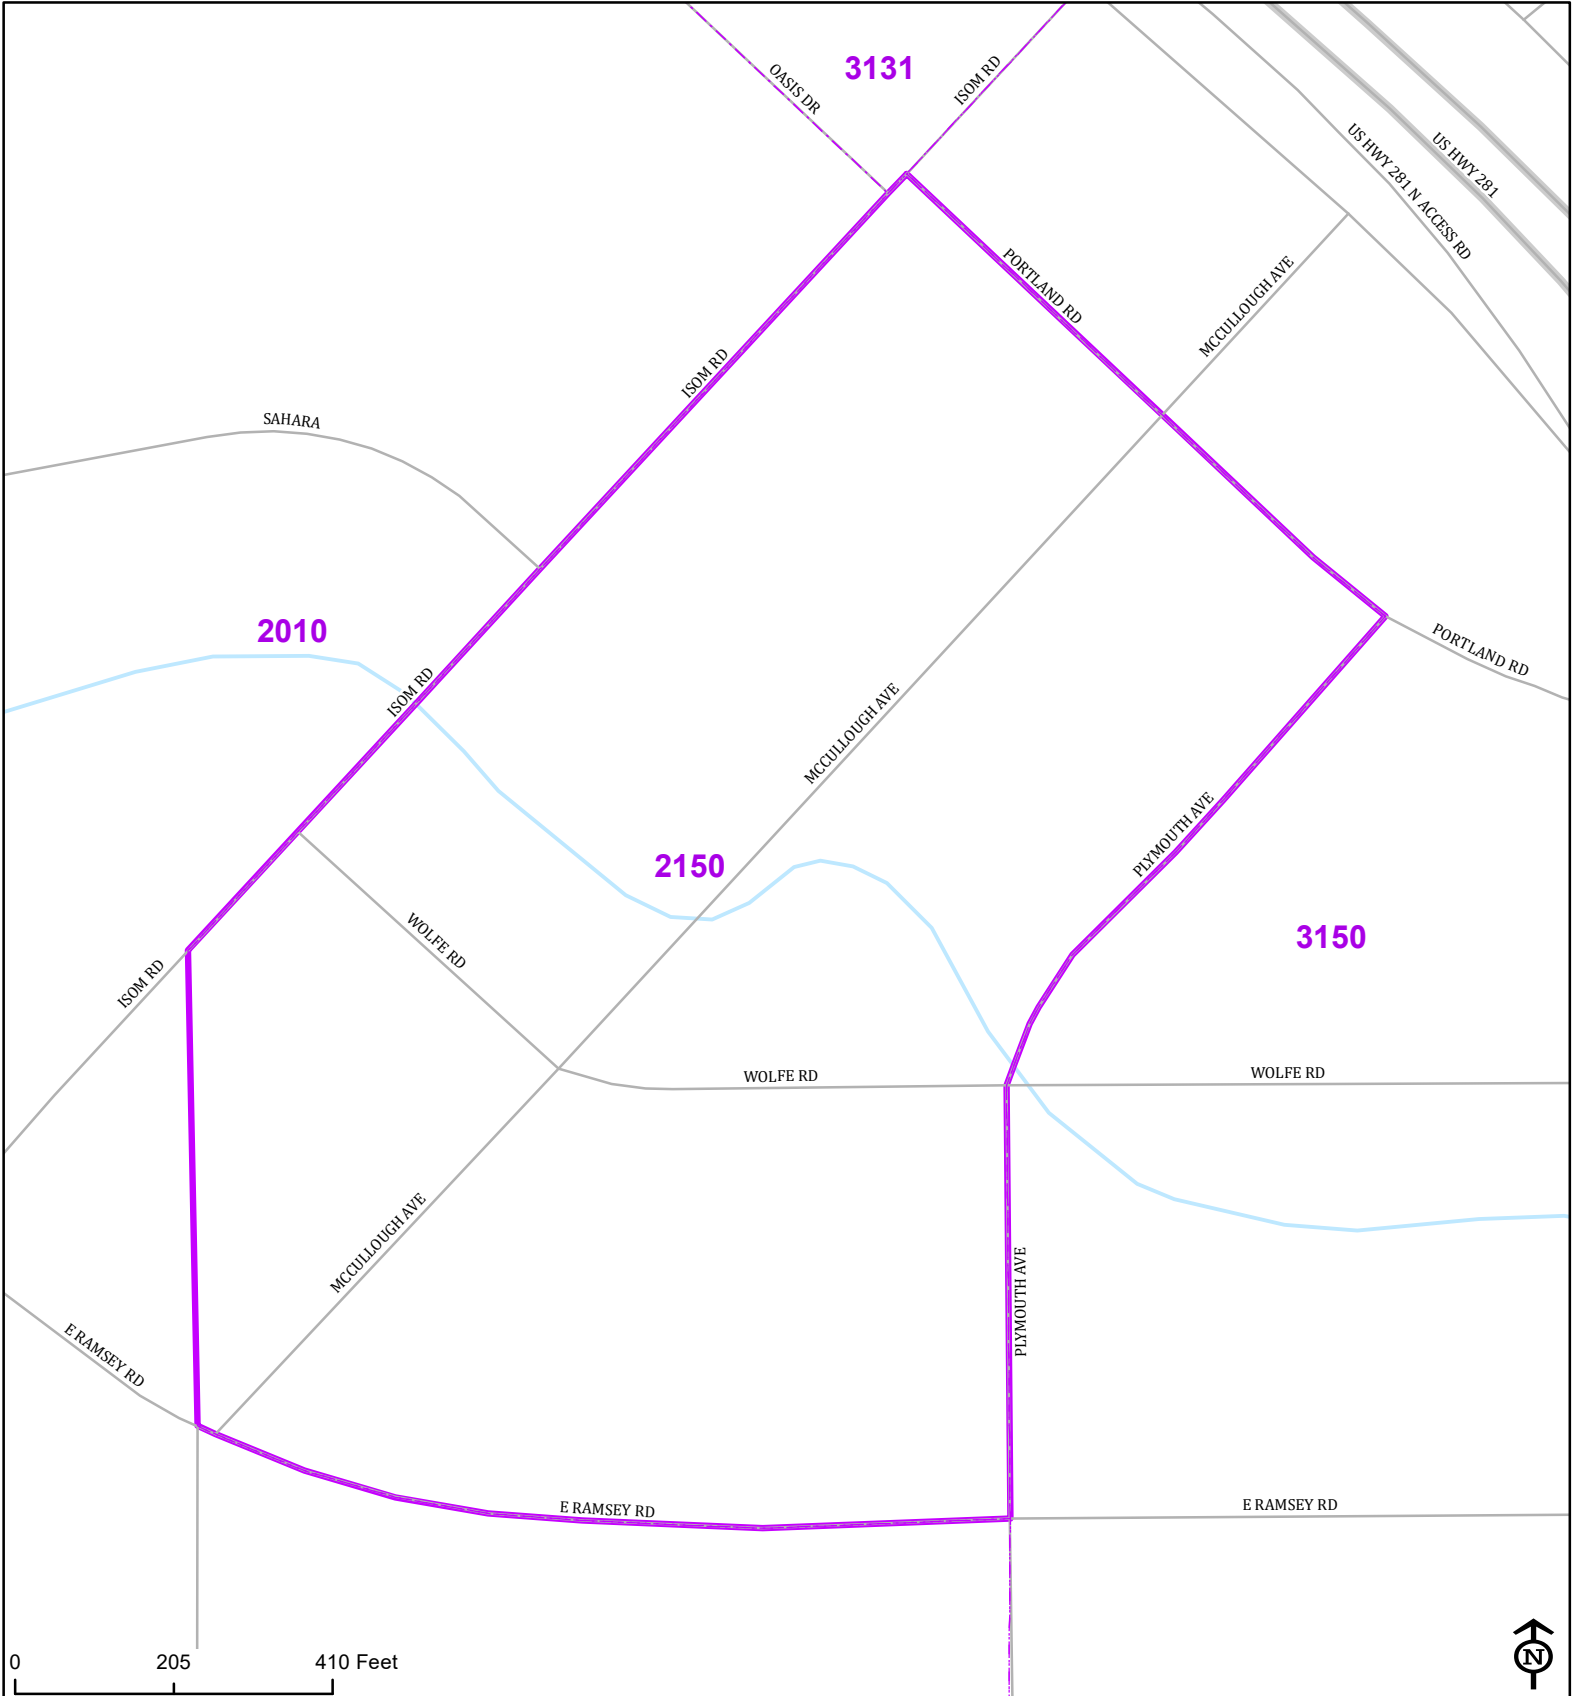

Bexar County

Voter Precinct 2150

Prepared for Bexar County Elections
 1103 S. Frio, Suite 100
 San Antonio, Texas 78207
 Web: elections.bexar.org

Legend
 Streets