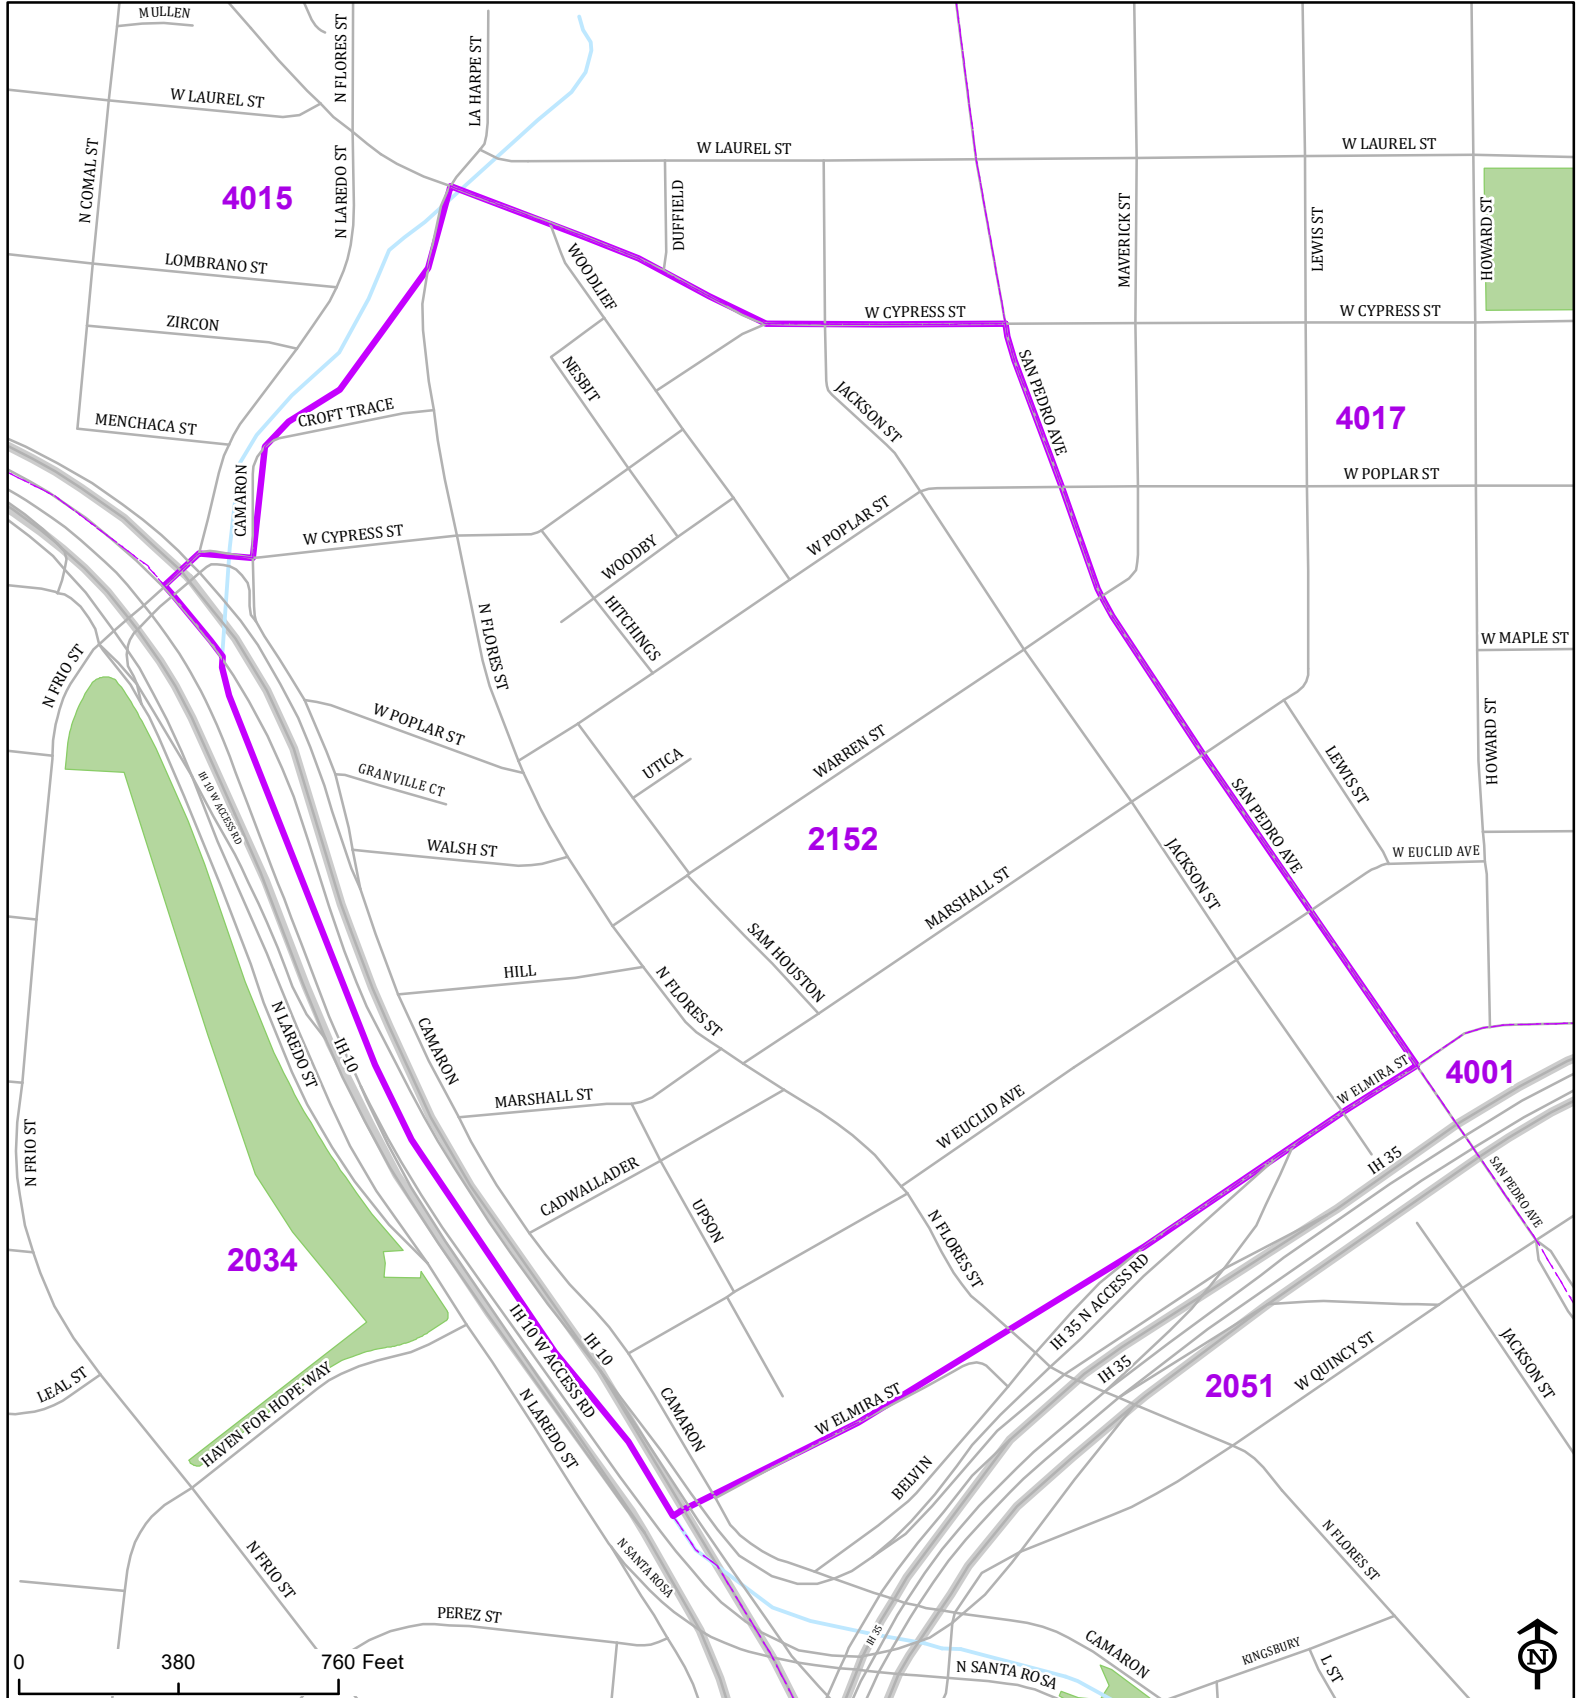

Bexar County

Voter Precinct 2152

Prepared for Bexar County Elections
 1103 S. Frio, Suite 100
 San Antonio, Texas 78207
 Web: elections.bexar.org

Legend
 Streets