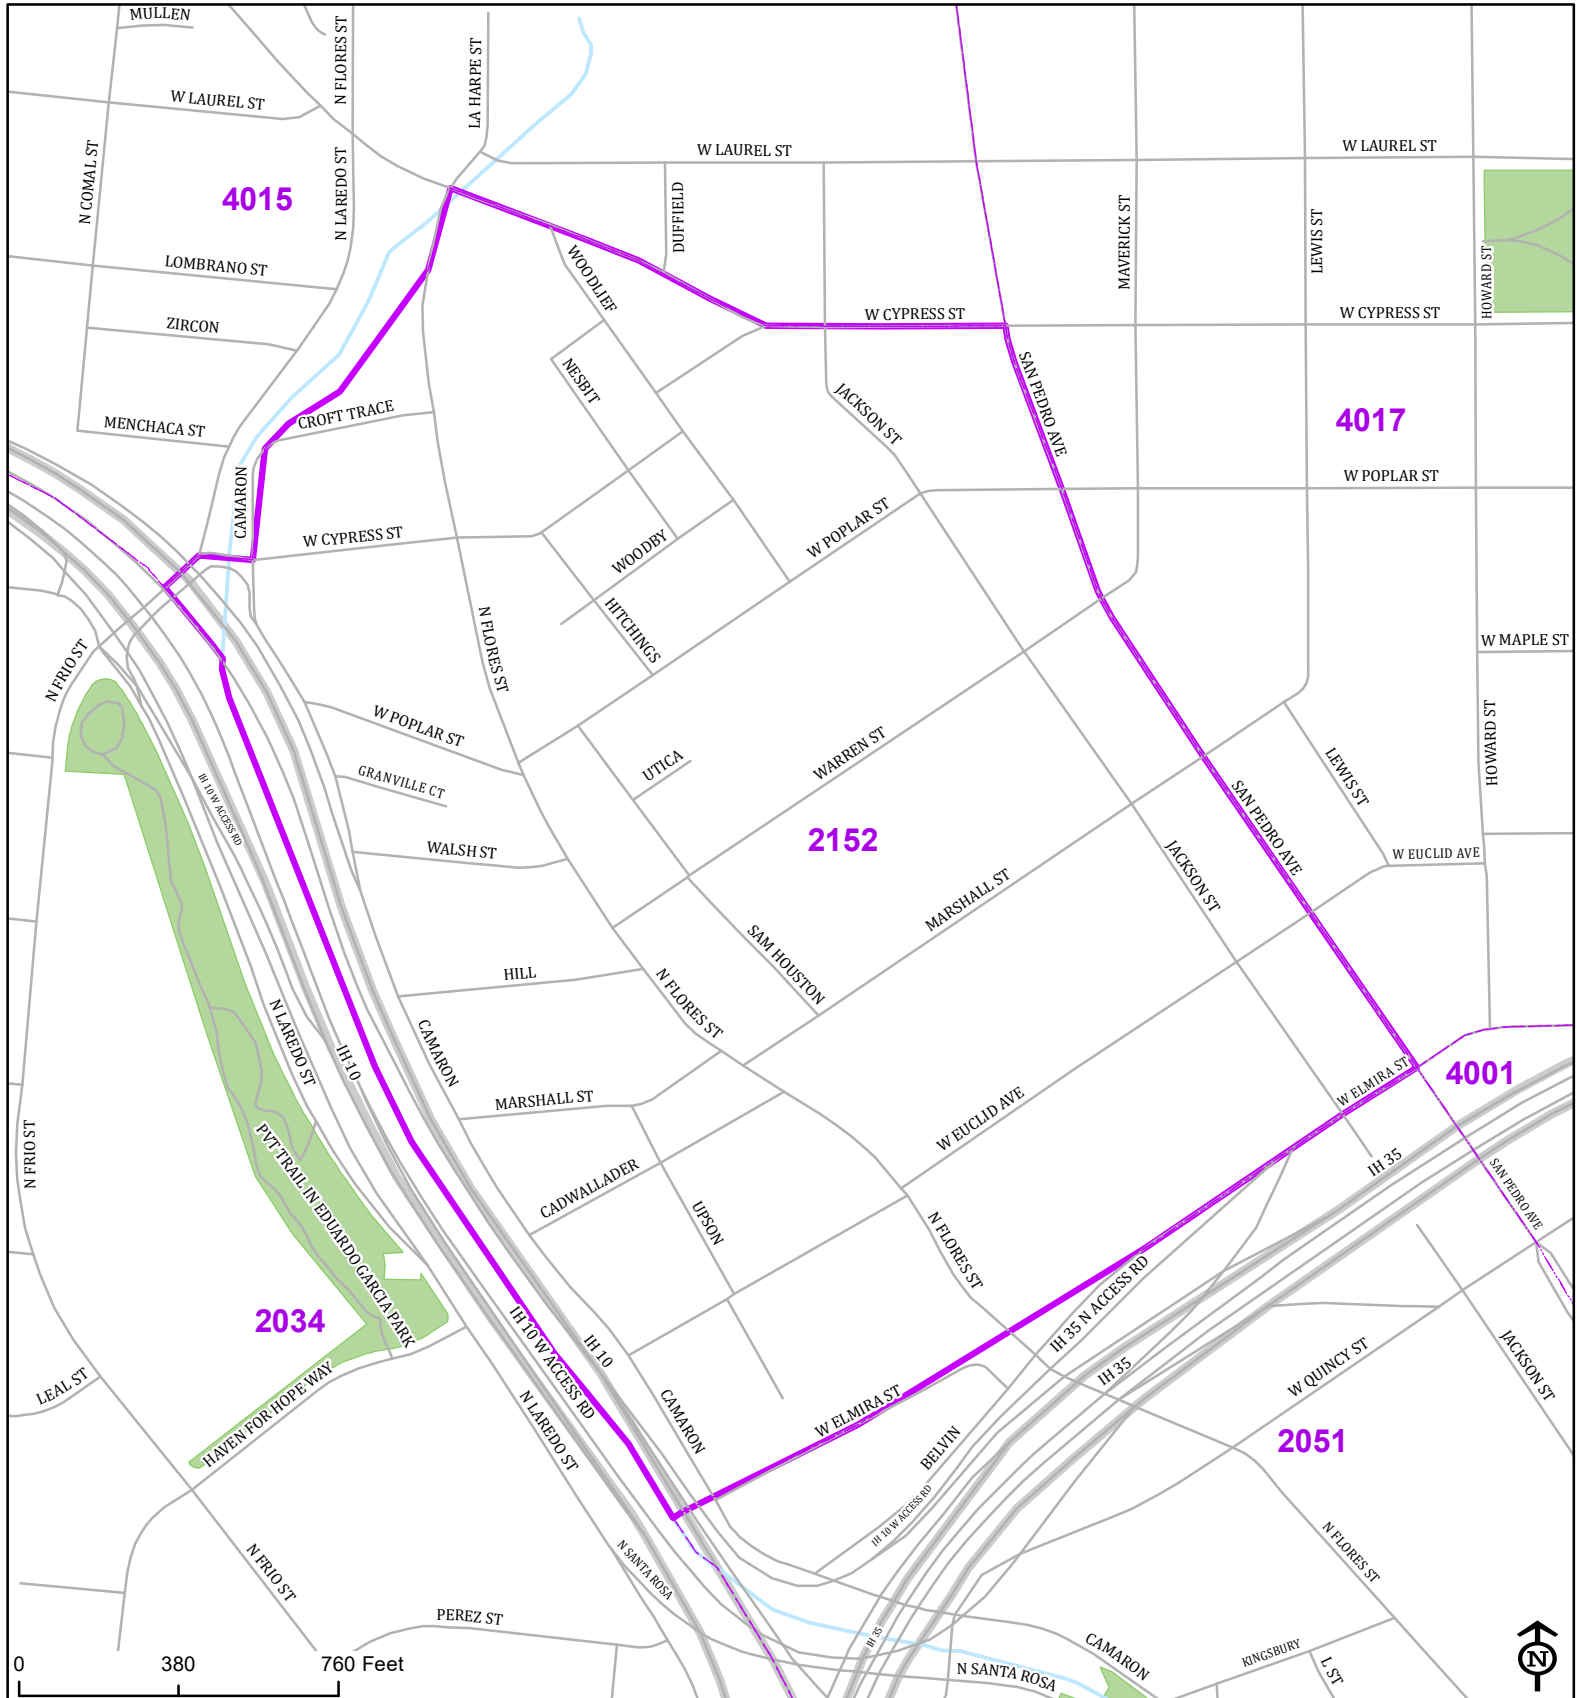

Bexar County

Voter Precinct 2152

Prepared for Bexar County Elections
 1103 S. Frio, Suite 100
 San Antonio, Texas 78207
 Web: elections.bexar.org

Legend
 Streets