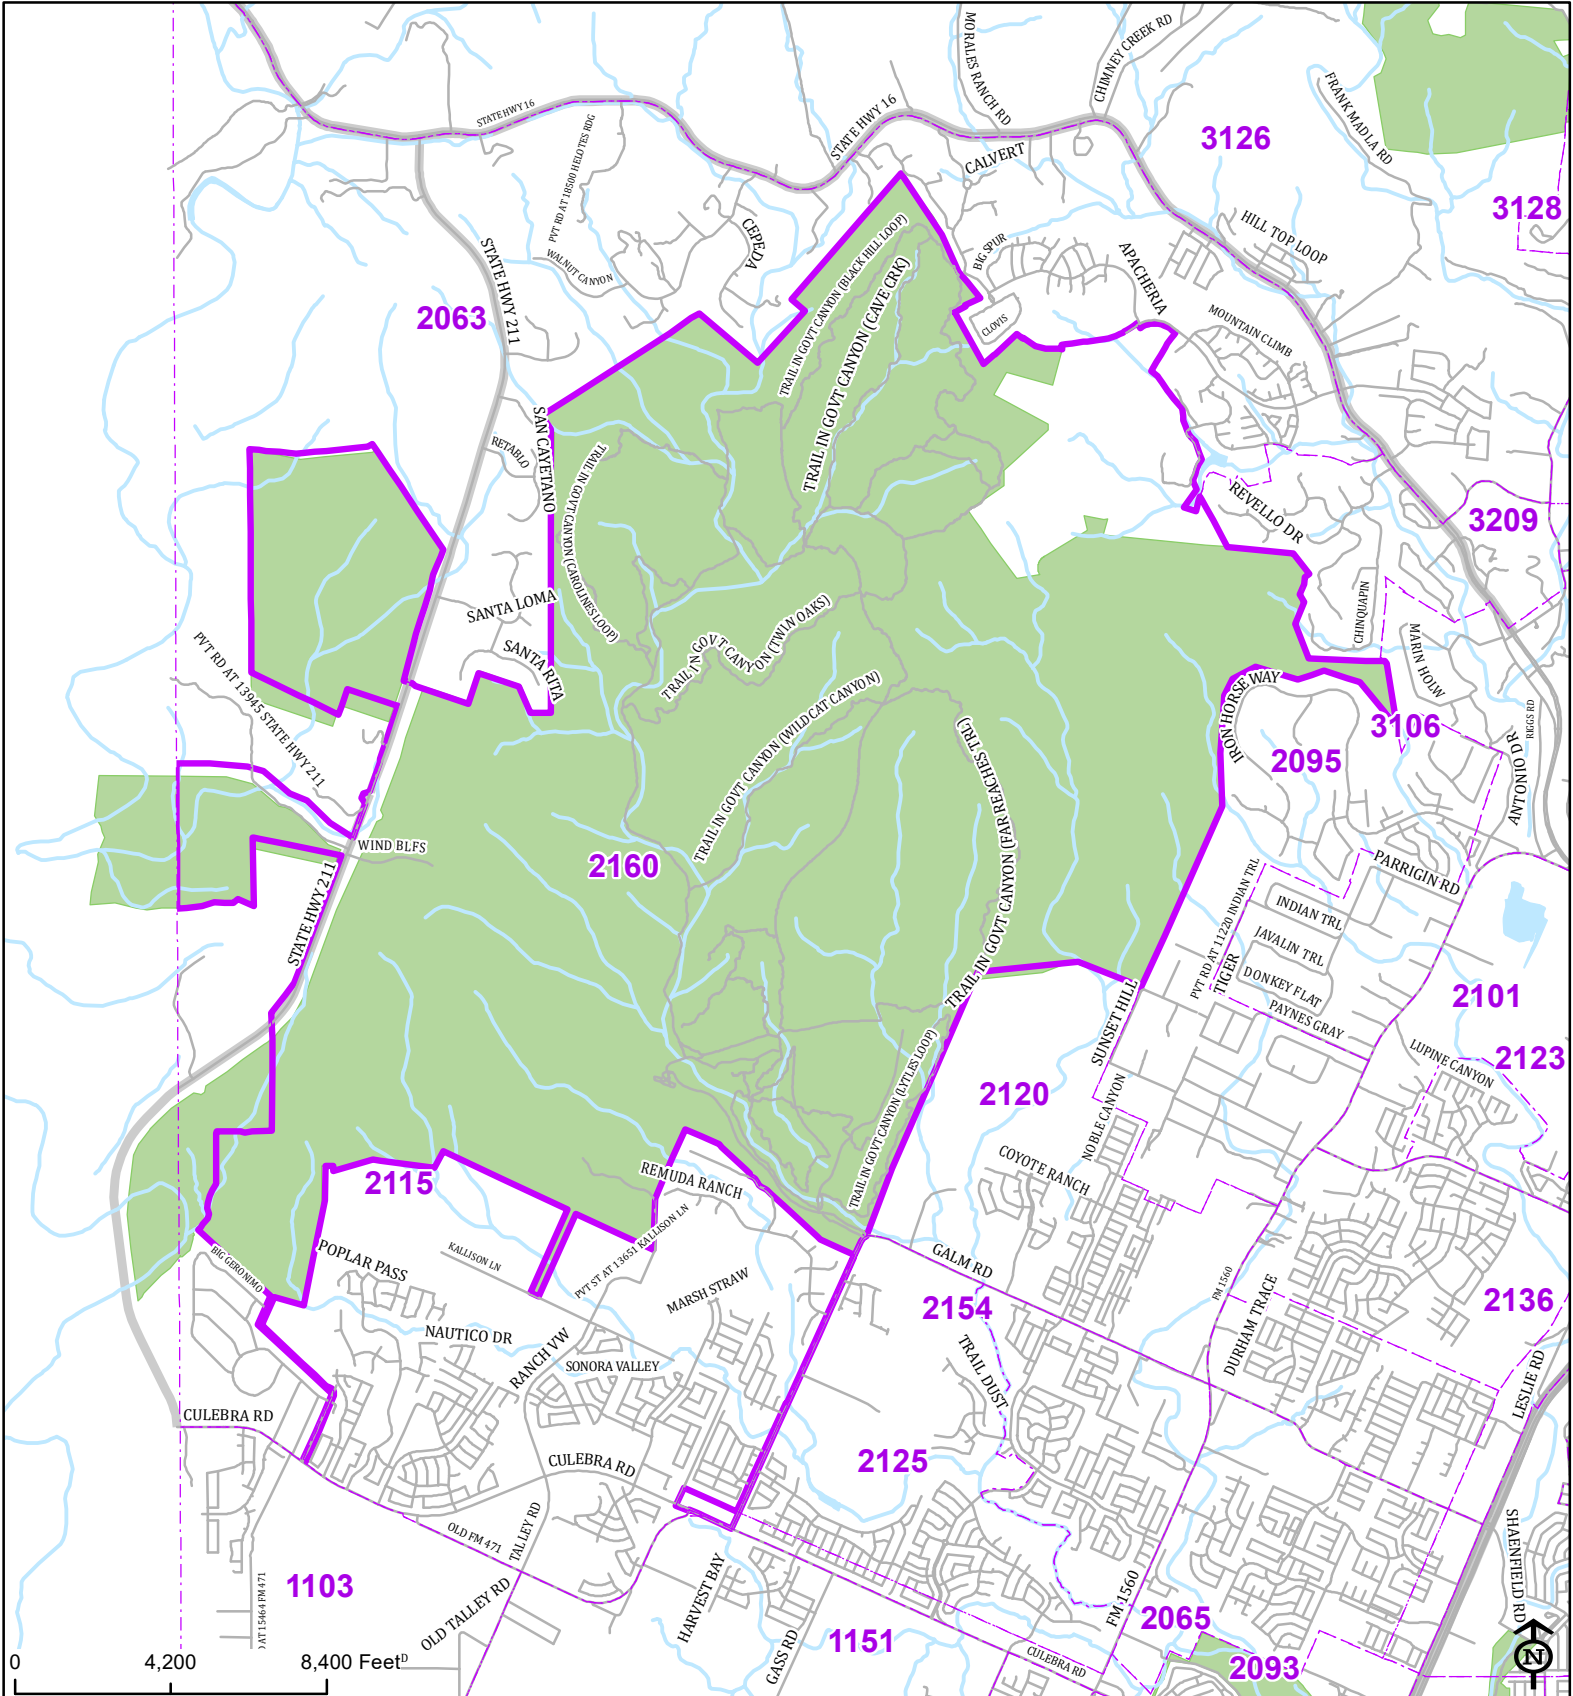

# Bexar County

## Voter Precinct 2160

Prepared for Bexar County Elections  
 1103 S. Frio, Suite 100  
 San Antonio, Texas 78207  
 Web: [elections.bexar.org](http://elections.bexar.org)

**Legend**  
 Streets