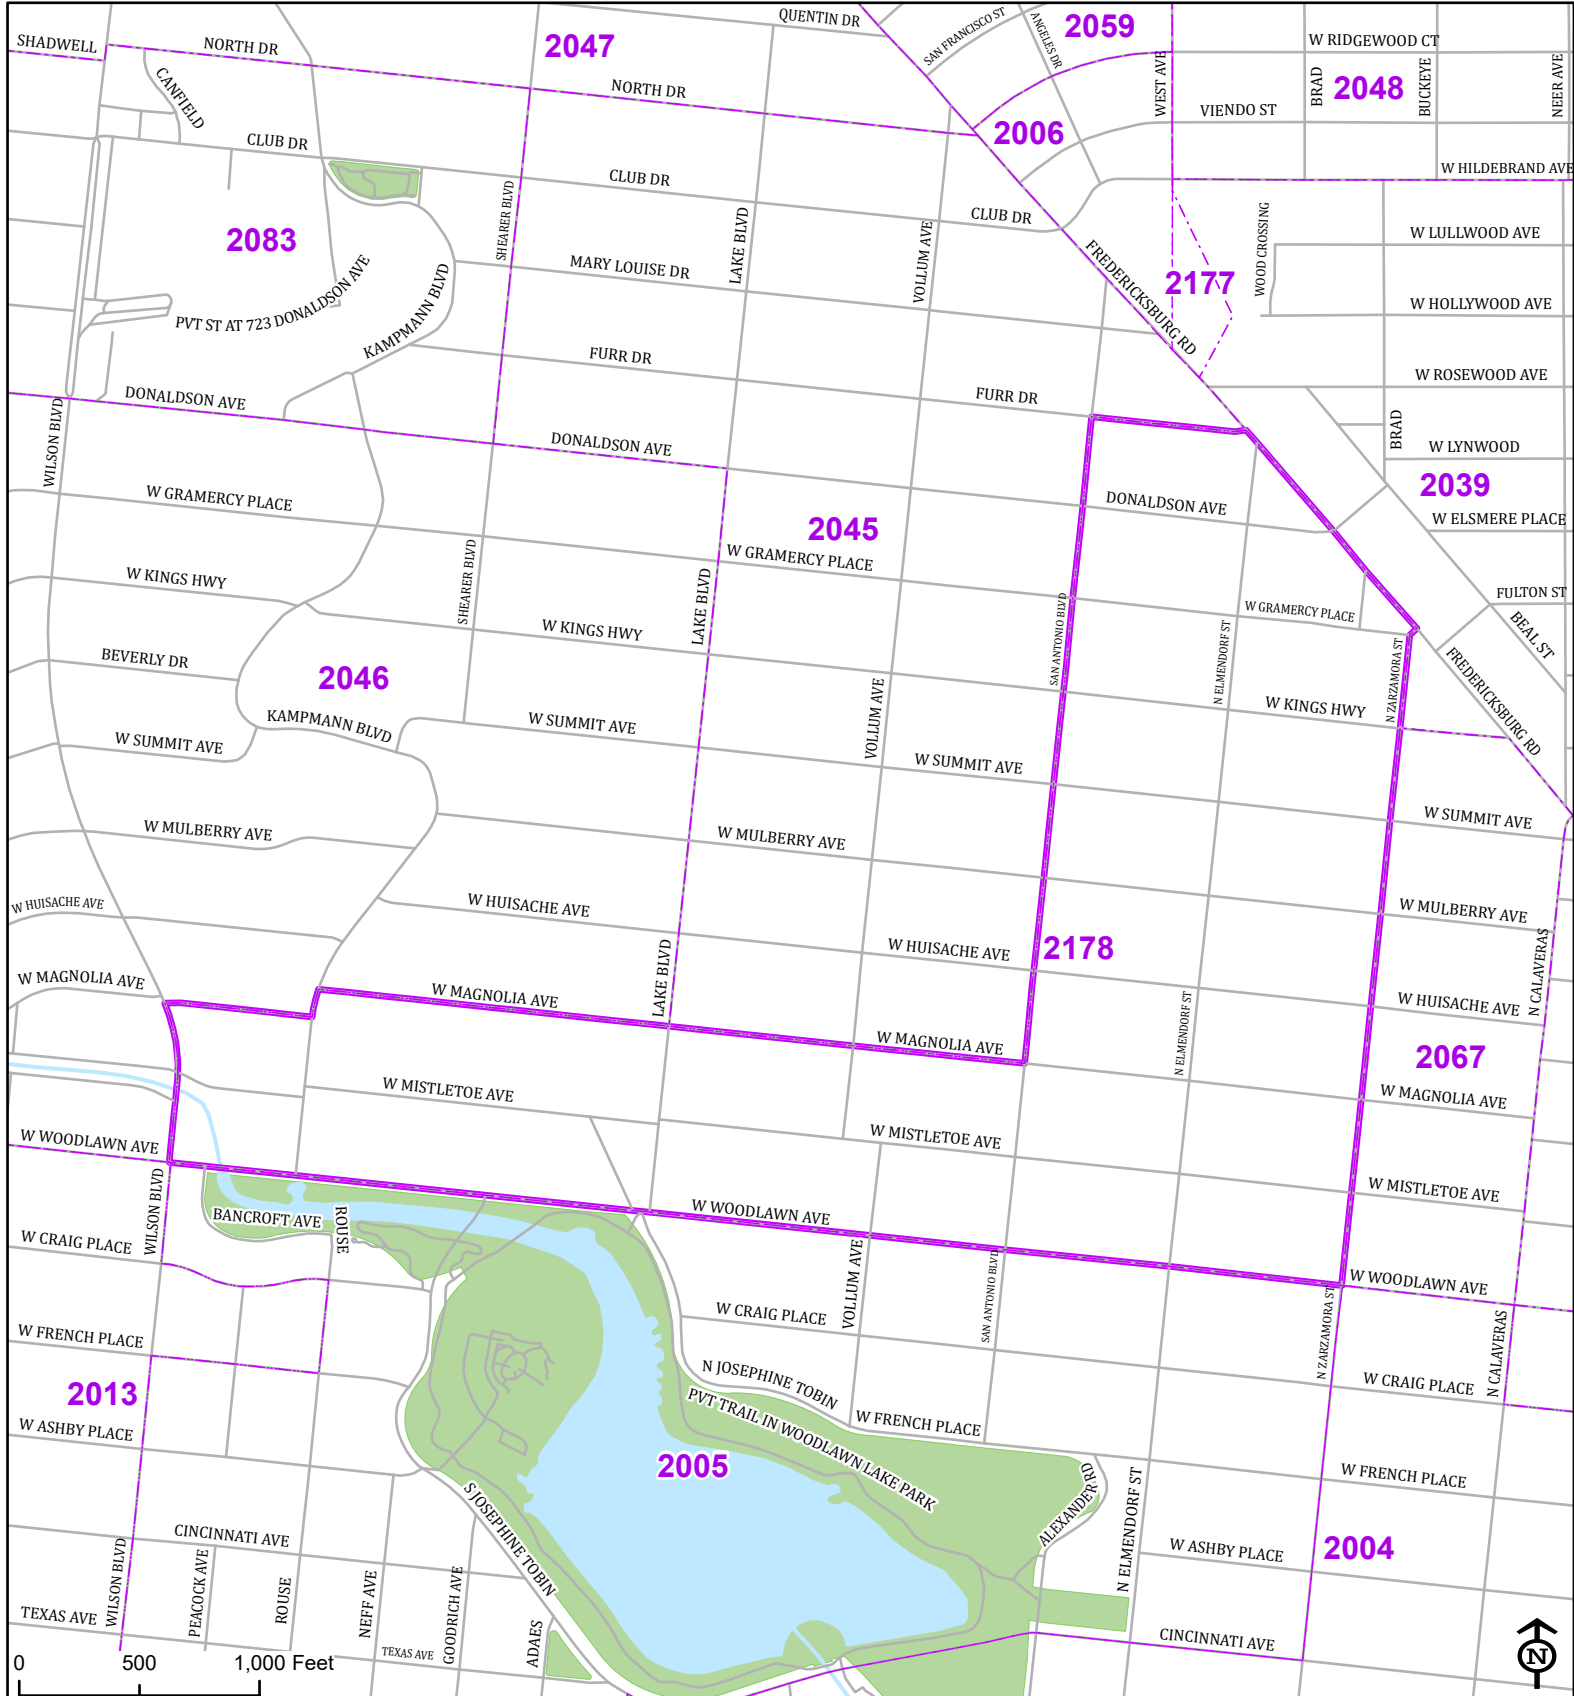

Bexar County

Voter Precinct 2178

Prepared for Bexar County Elections
 1103 S. Frio, Suite 100
 San Antonio, Texas 78207
 Web: elections.bexar.org

Legend
 Streets