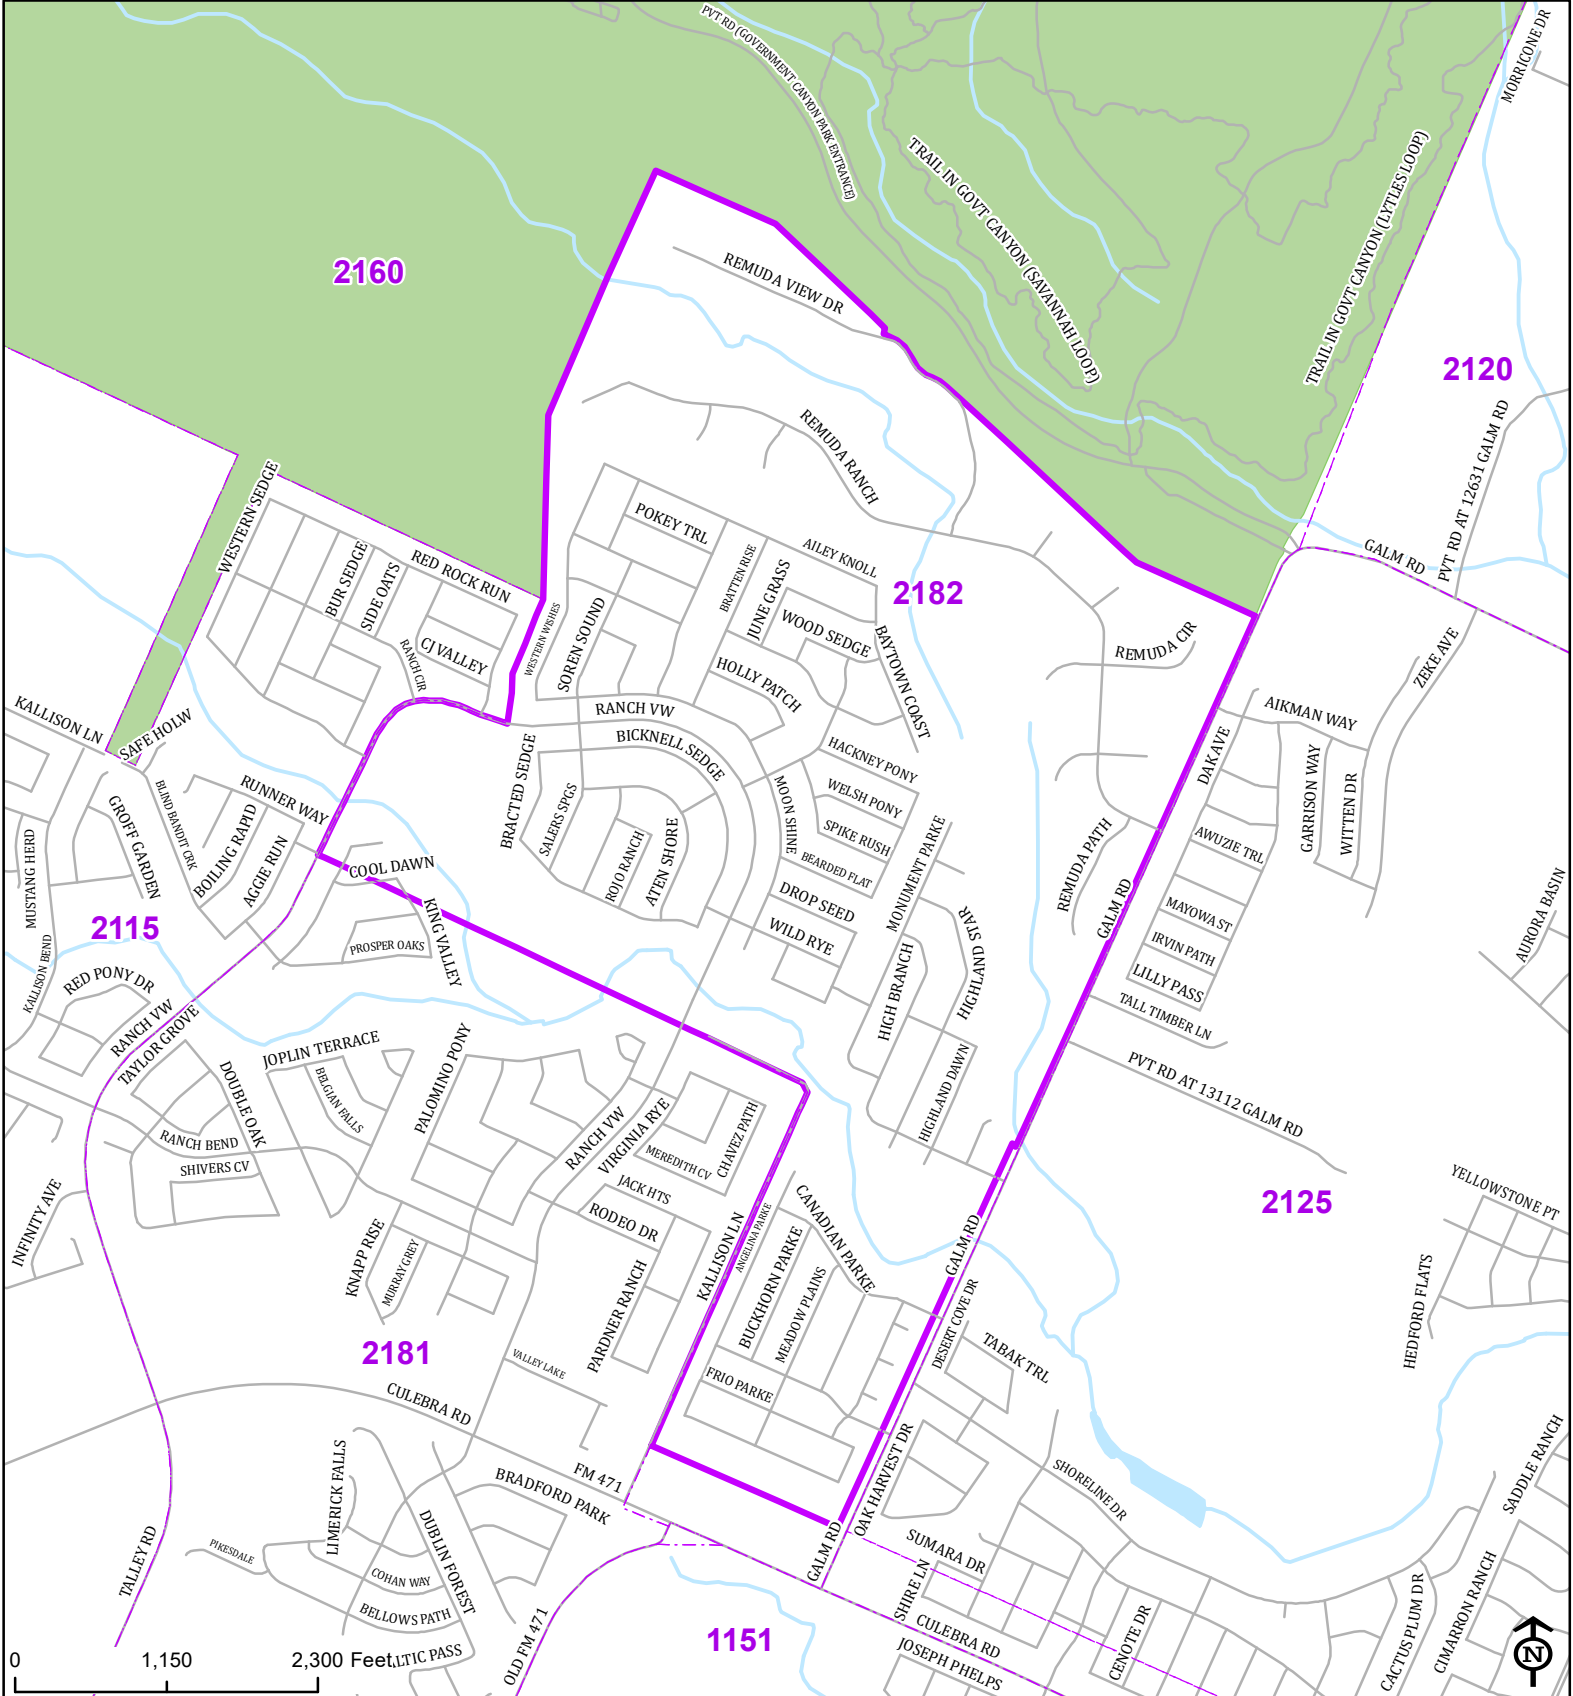

Bexar County

Voter Precinct 2182

Prepared for Bexar County Elections
 1103 S. Frio, Suite 100
 San Antonio, Texas 78207
 Web: elections.bexar.org

Legend
 Streets