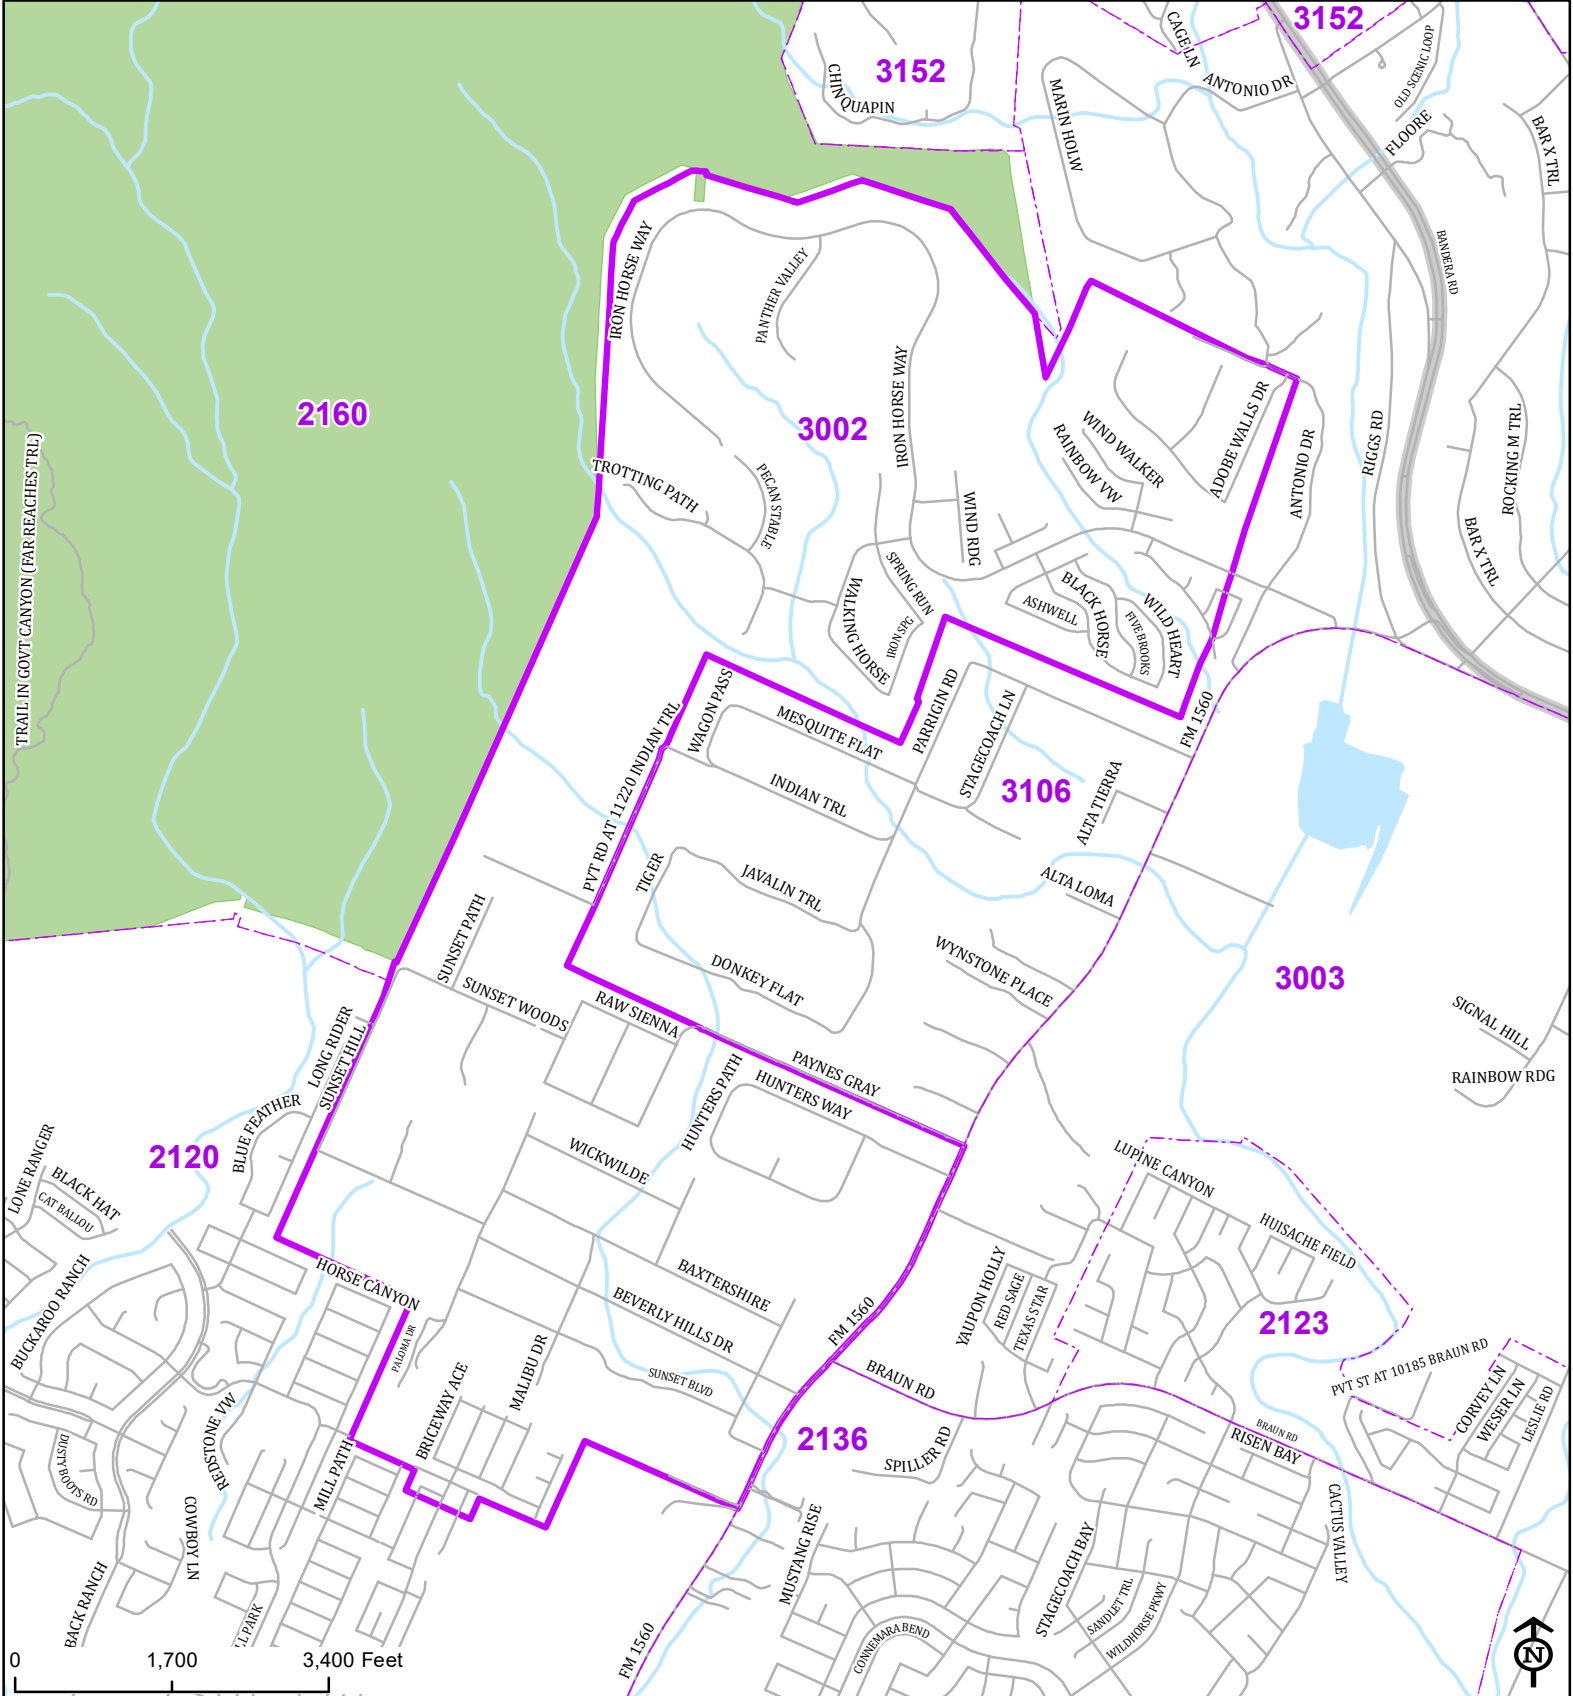

Bexar County

Voter Precinct 3002

Prepared for Bexar County Elections
 1103 S. Frio, Suite 100
 San Antonio, Texas 78207
 Web: elections.bexar.org

Legend
 Streets