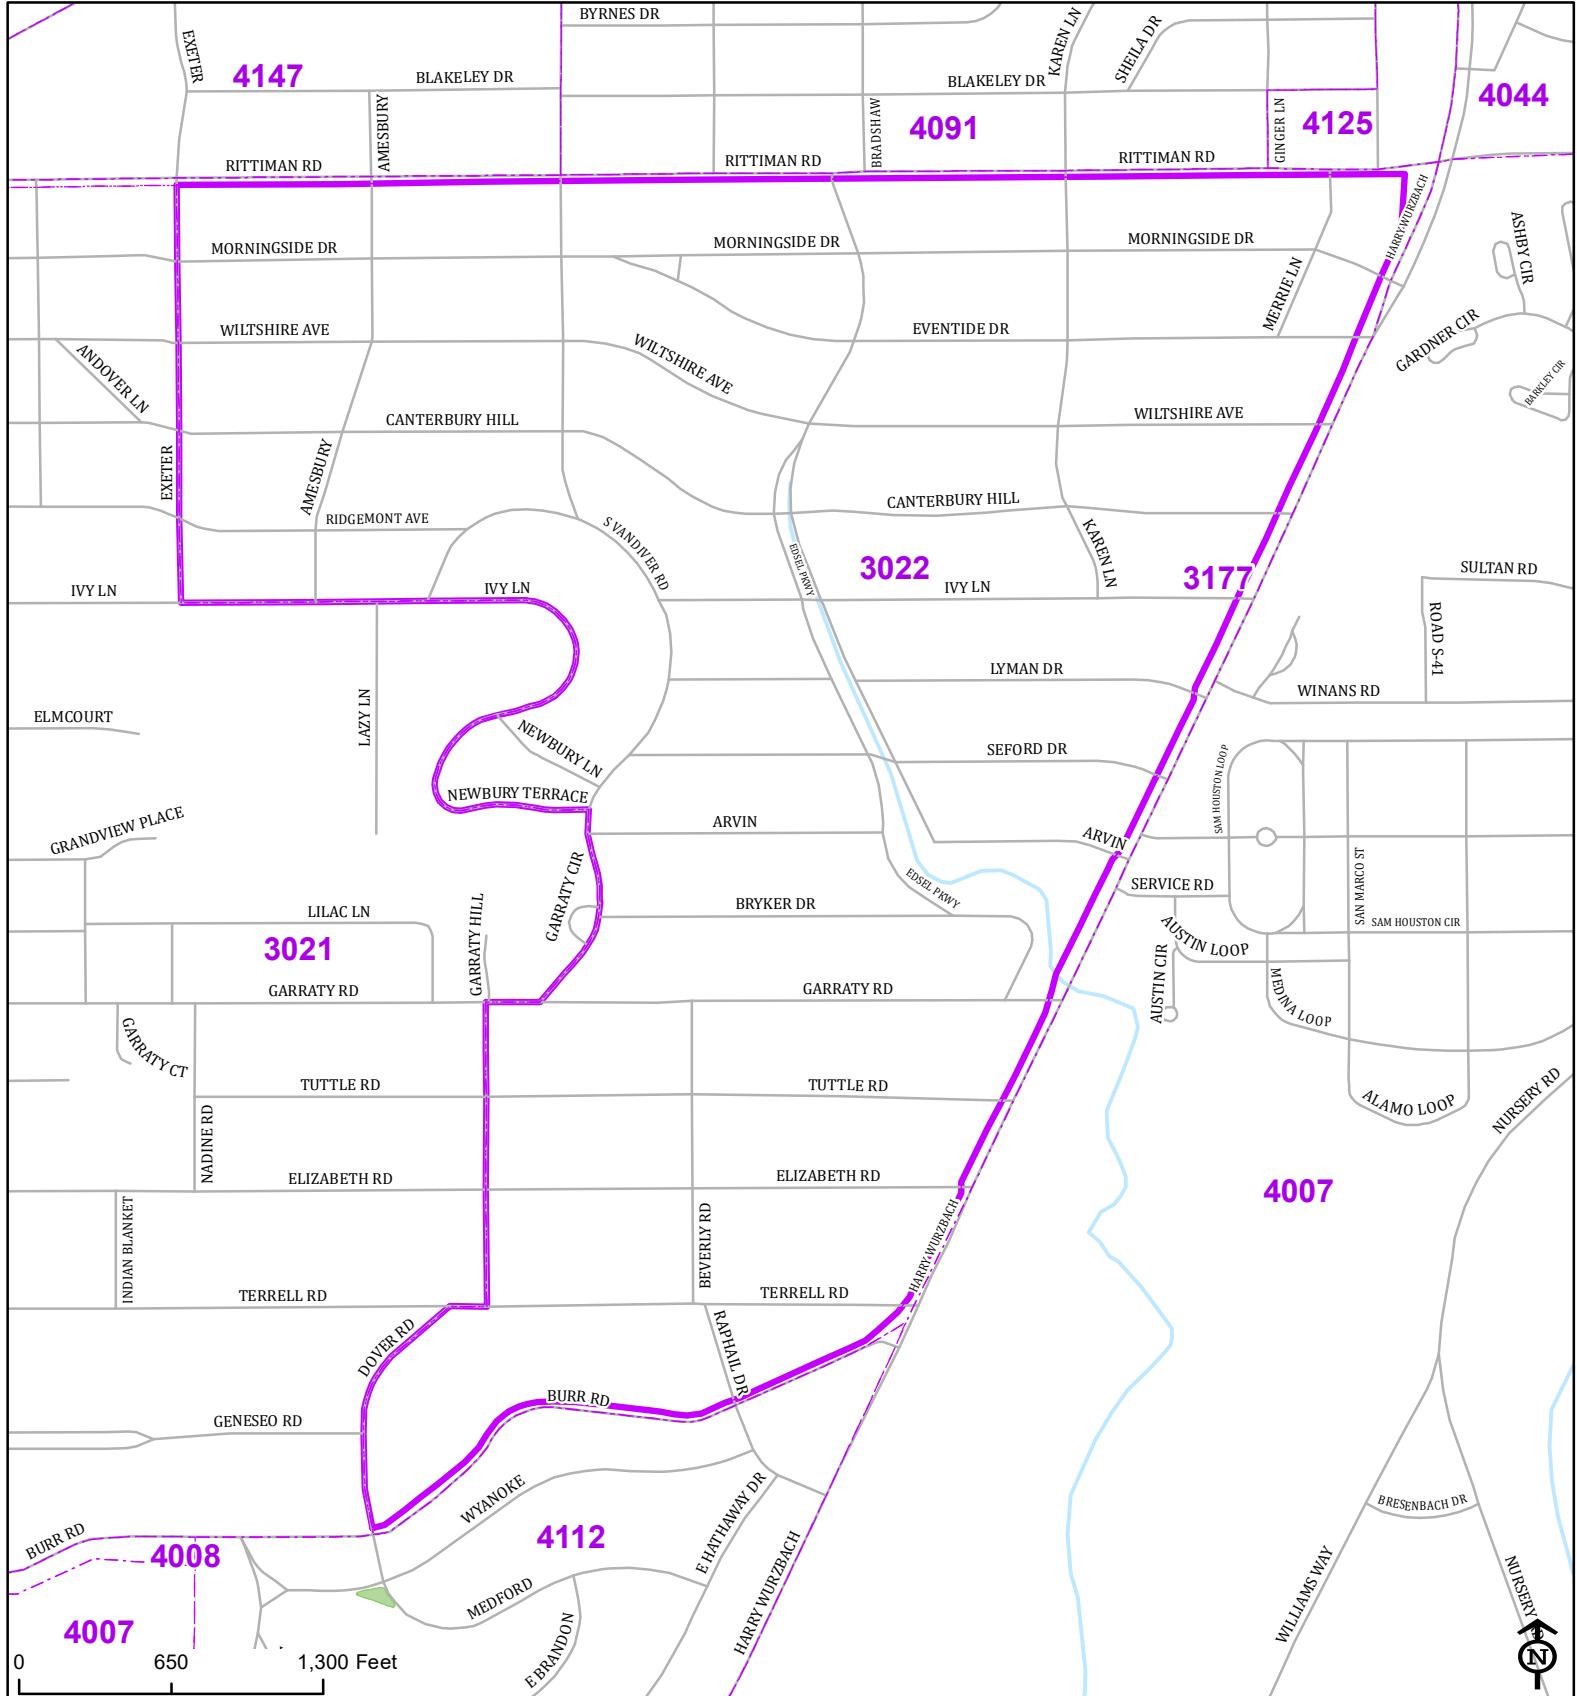

Bexar County

Voter Precinct 3022

Prepared for Bexar County Elections
 1103 S. Frio, Suite 100
 San Antonio, Texas 78207
 Web: elections.bexar.org

Legend
 Streets