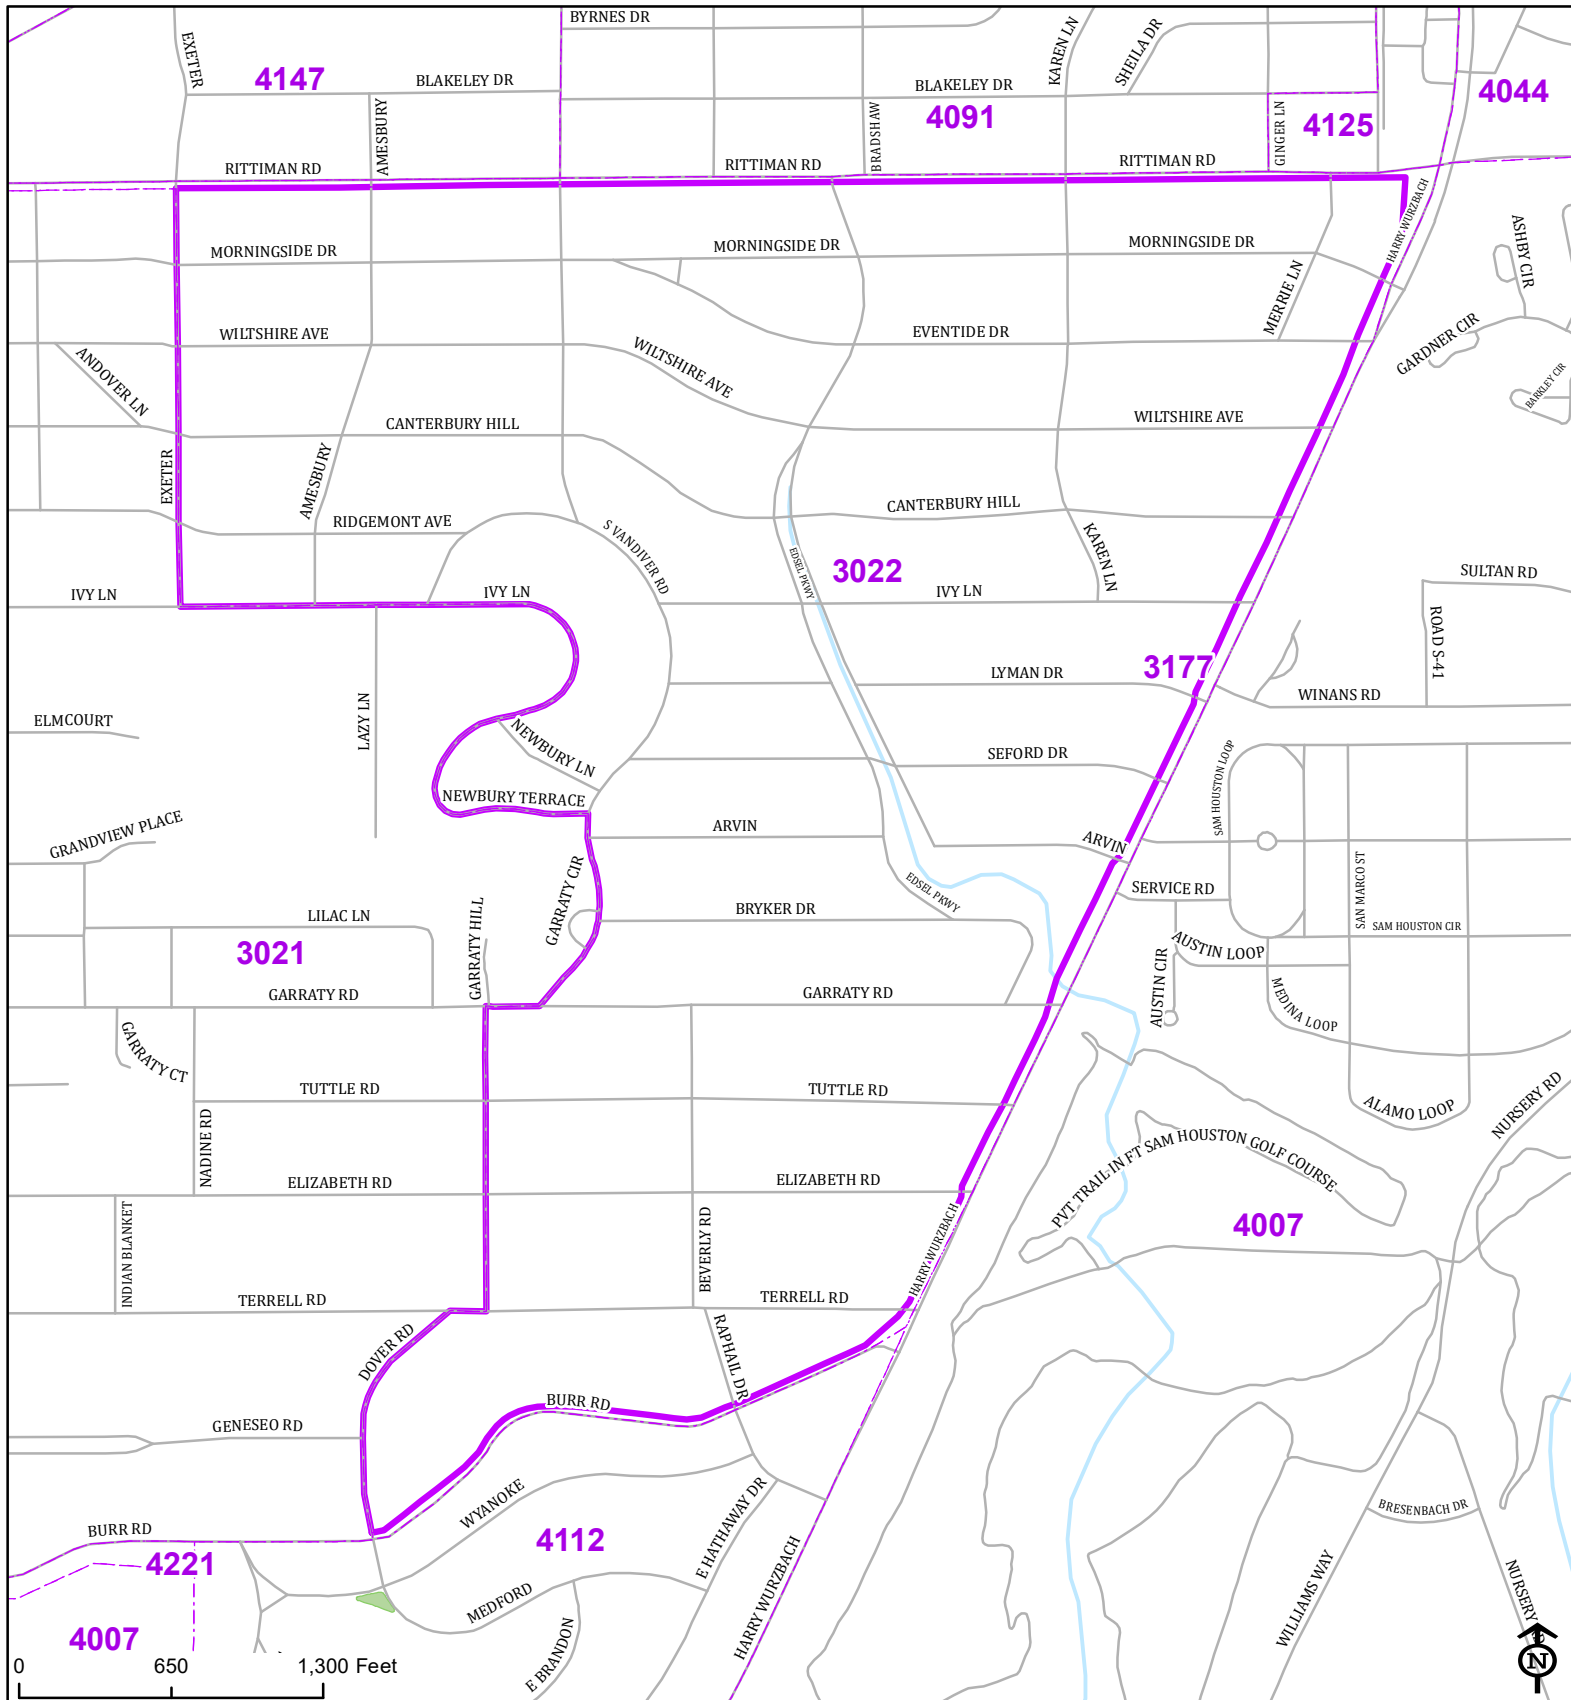

Bexar County

Voter Precinct 3022

Prepared for Bexar County Elections
 1103 S. Frio, Suite 100
 San Antonio, Texas 78207
 Web: elections.bexar.org

Legend
 Streets