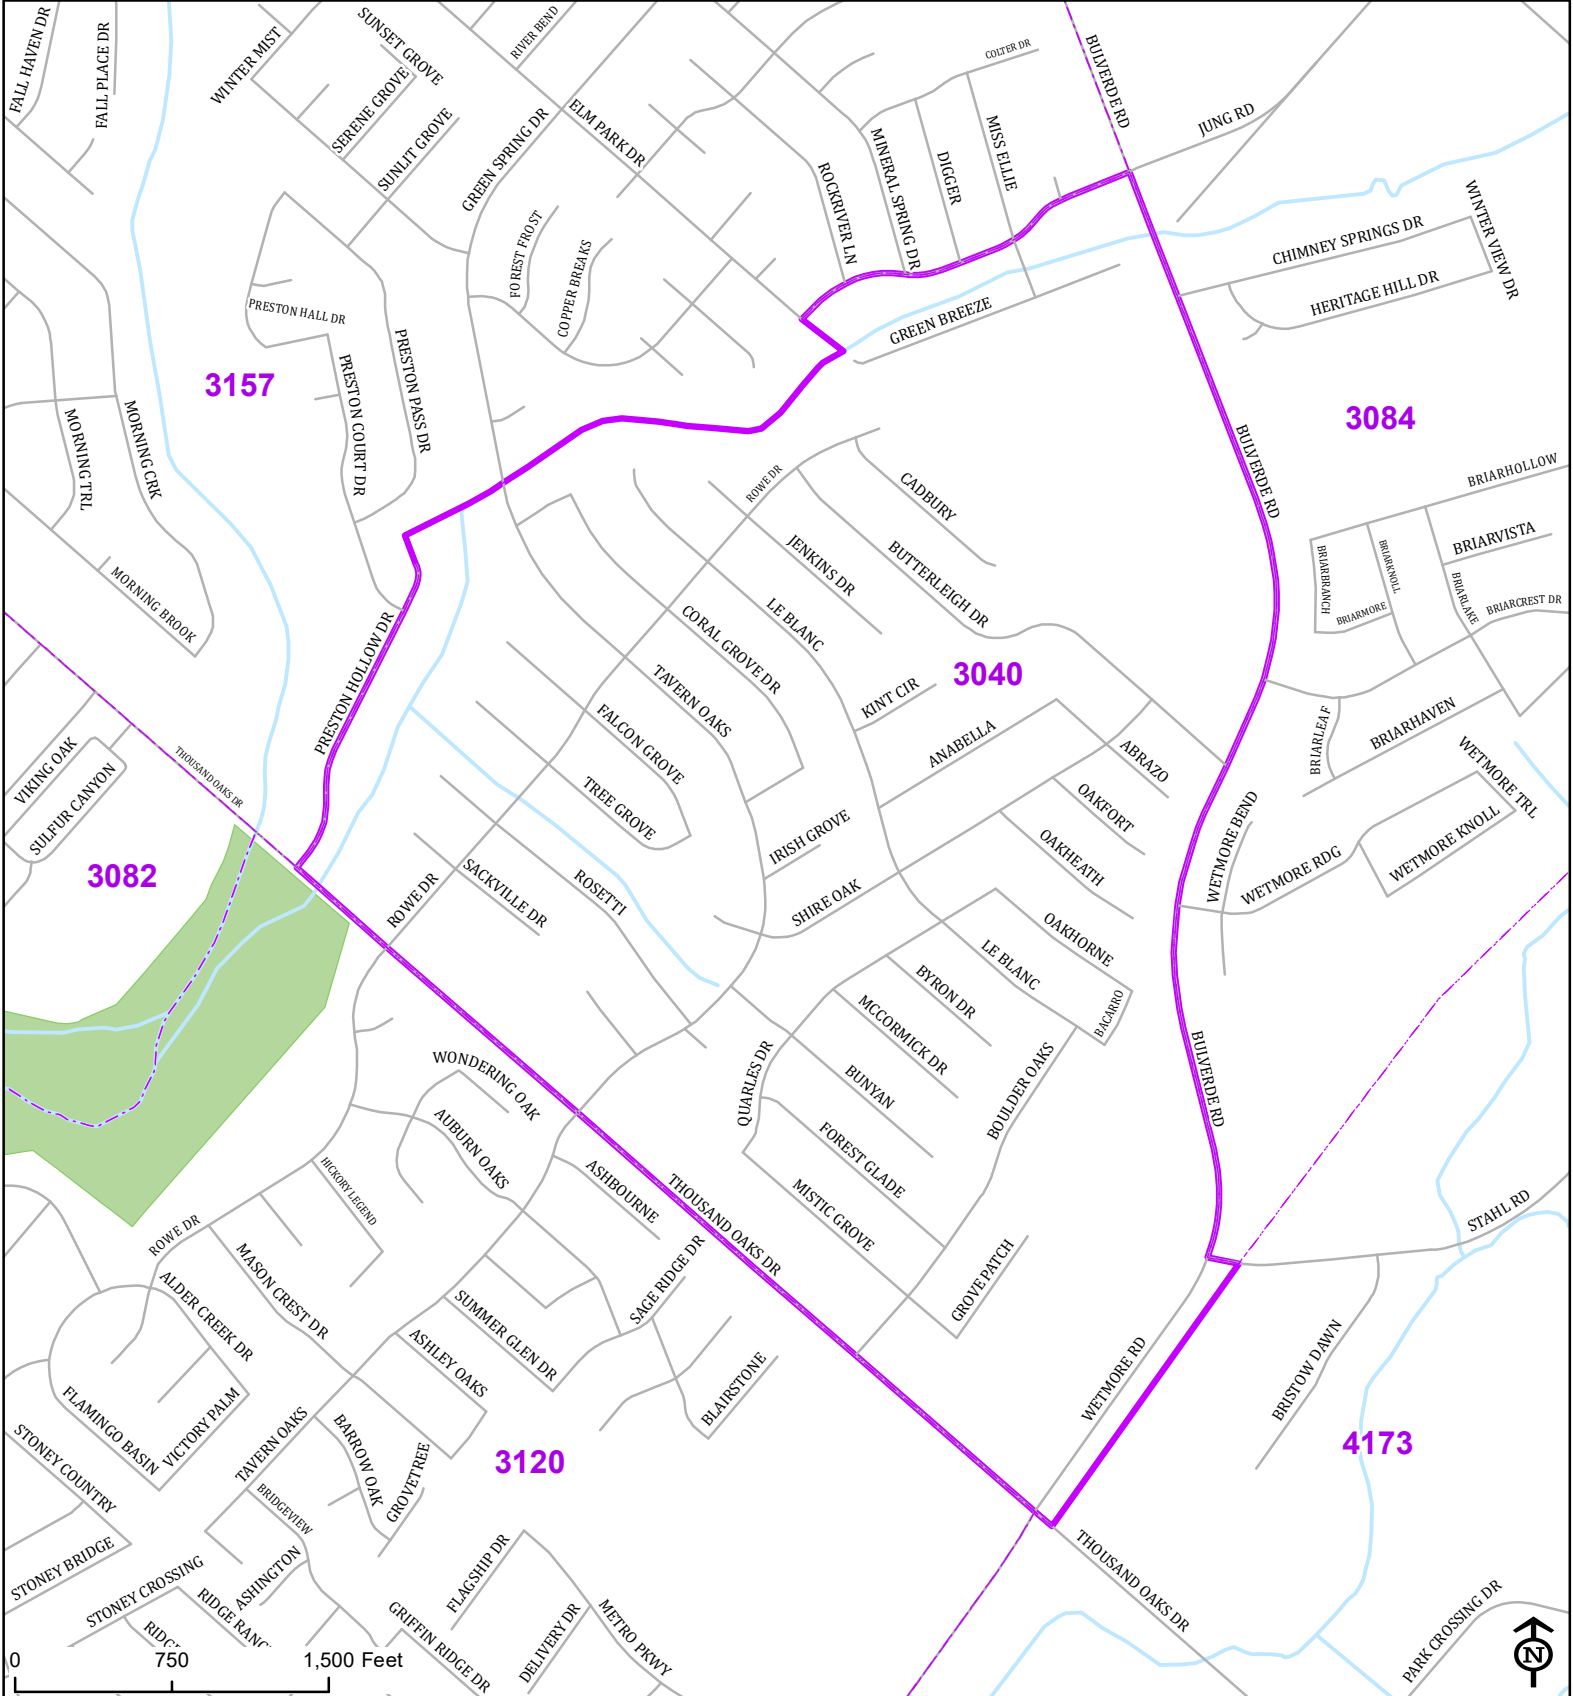

Bexar County

Voter Precinct 3040

Prepared for Bexar County Elections
 1103 S. Frio, Suite 100
 San Antonio, Texas 78207
 Web: elections.bexar.org

Legend
 Streets