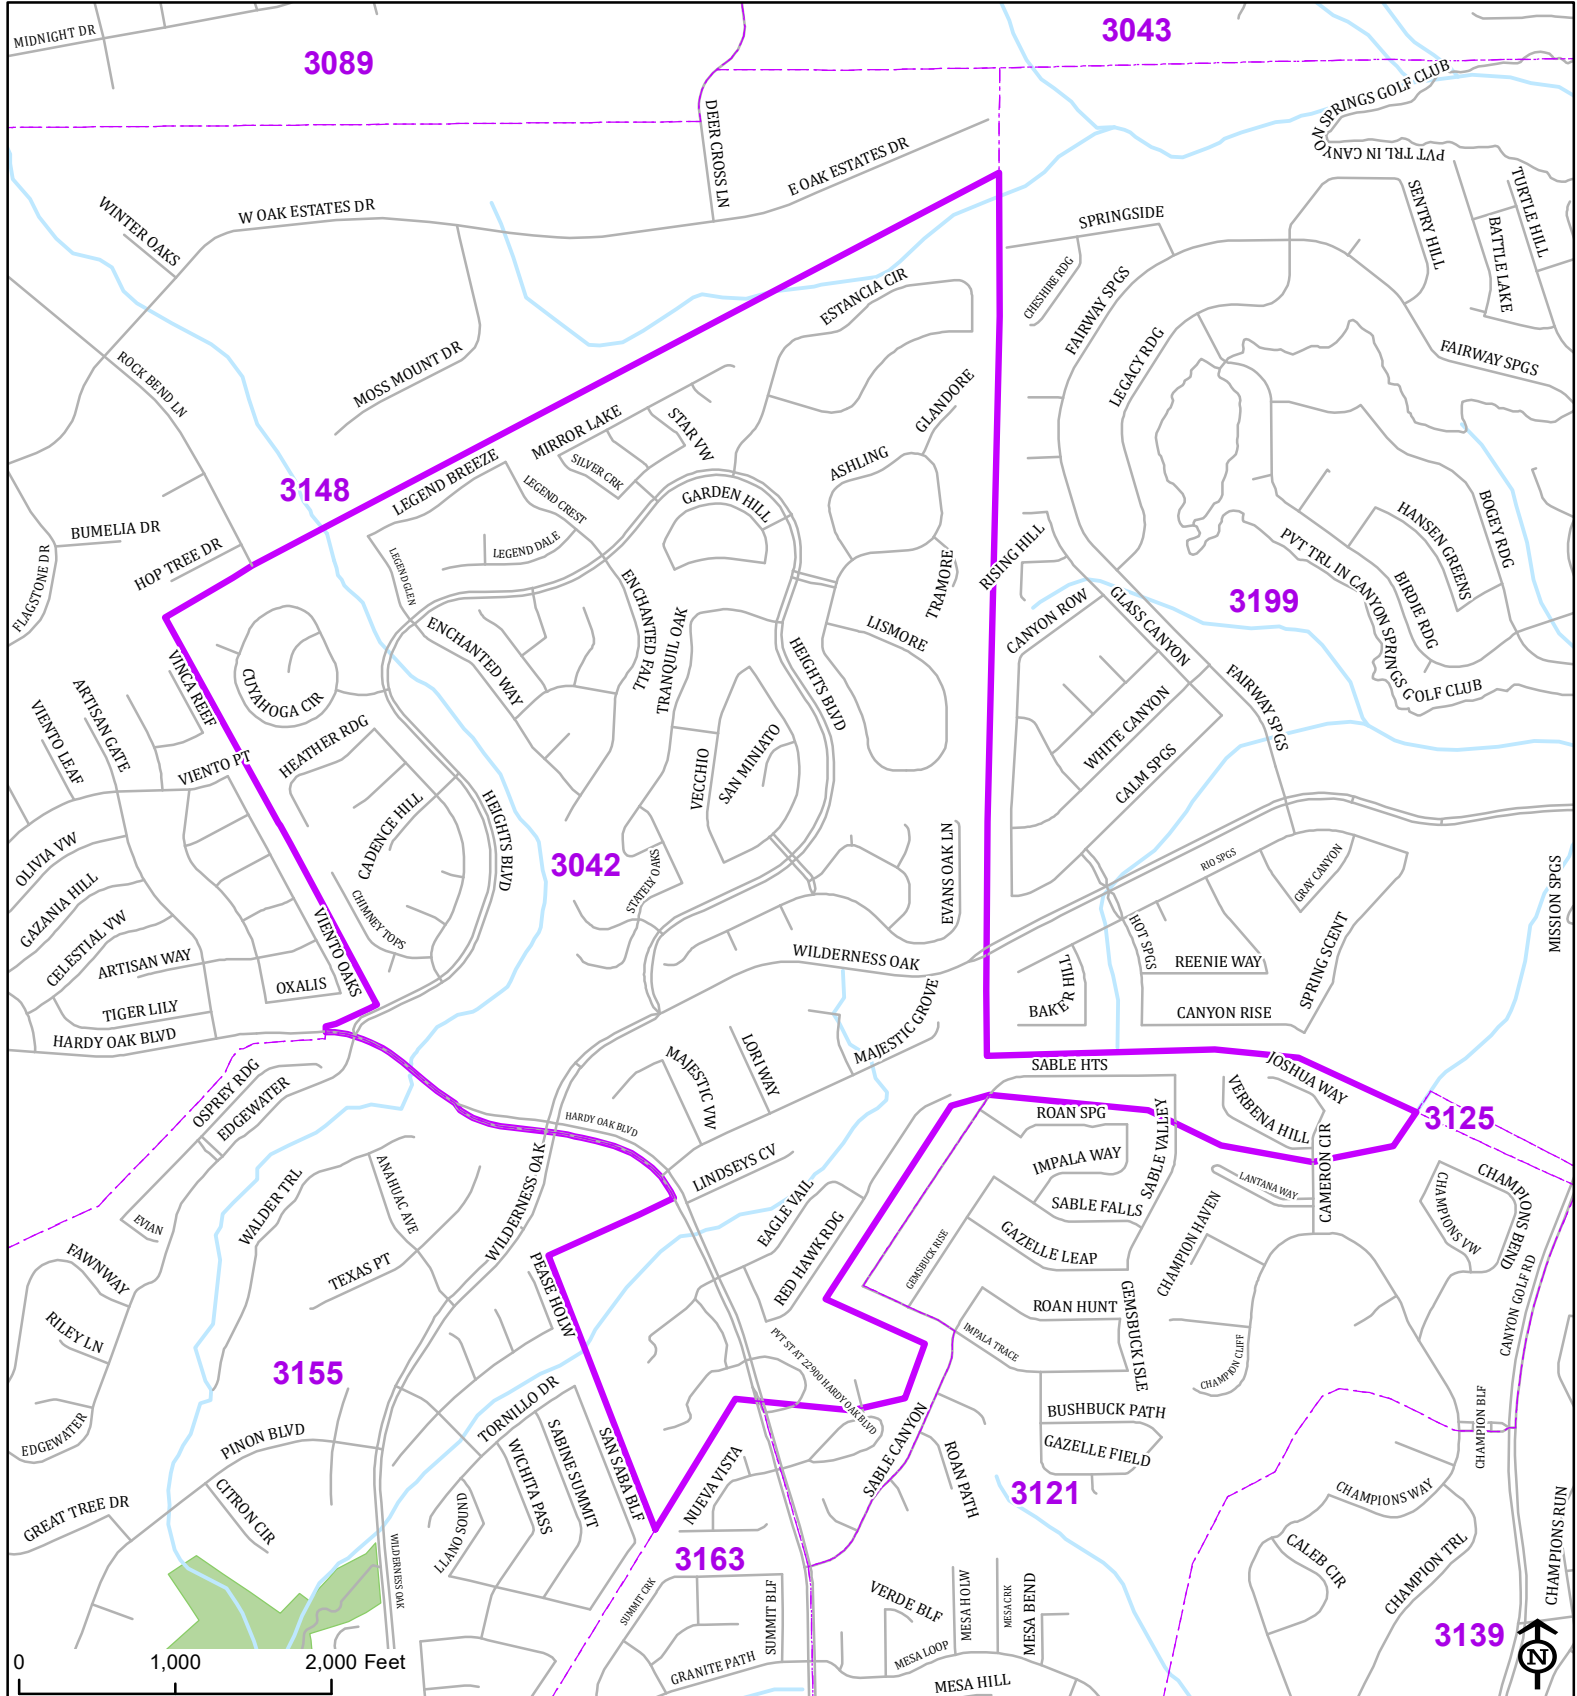

Bexar County

Voter Precinct 3042

Prepared for Bexar County Elections
 1103 S. Frio, Suite 100
 San Antonio, Texas 78207
 Web: elections.bexar.org

Legend
 Streets