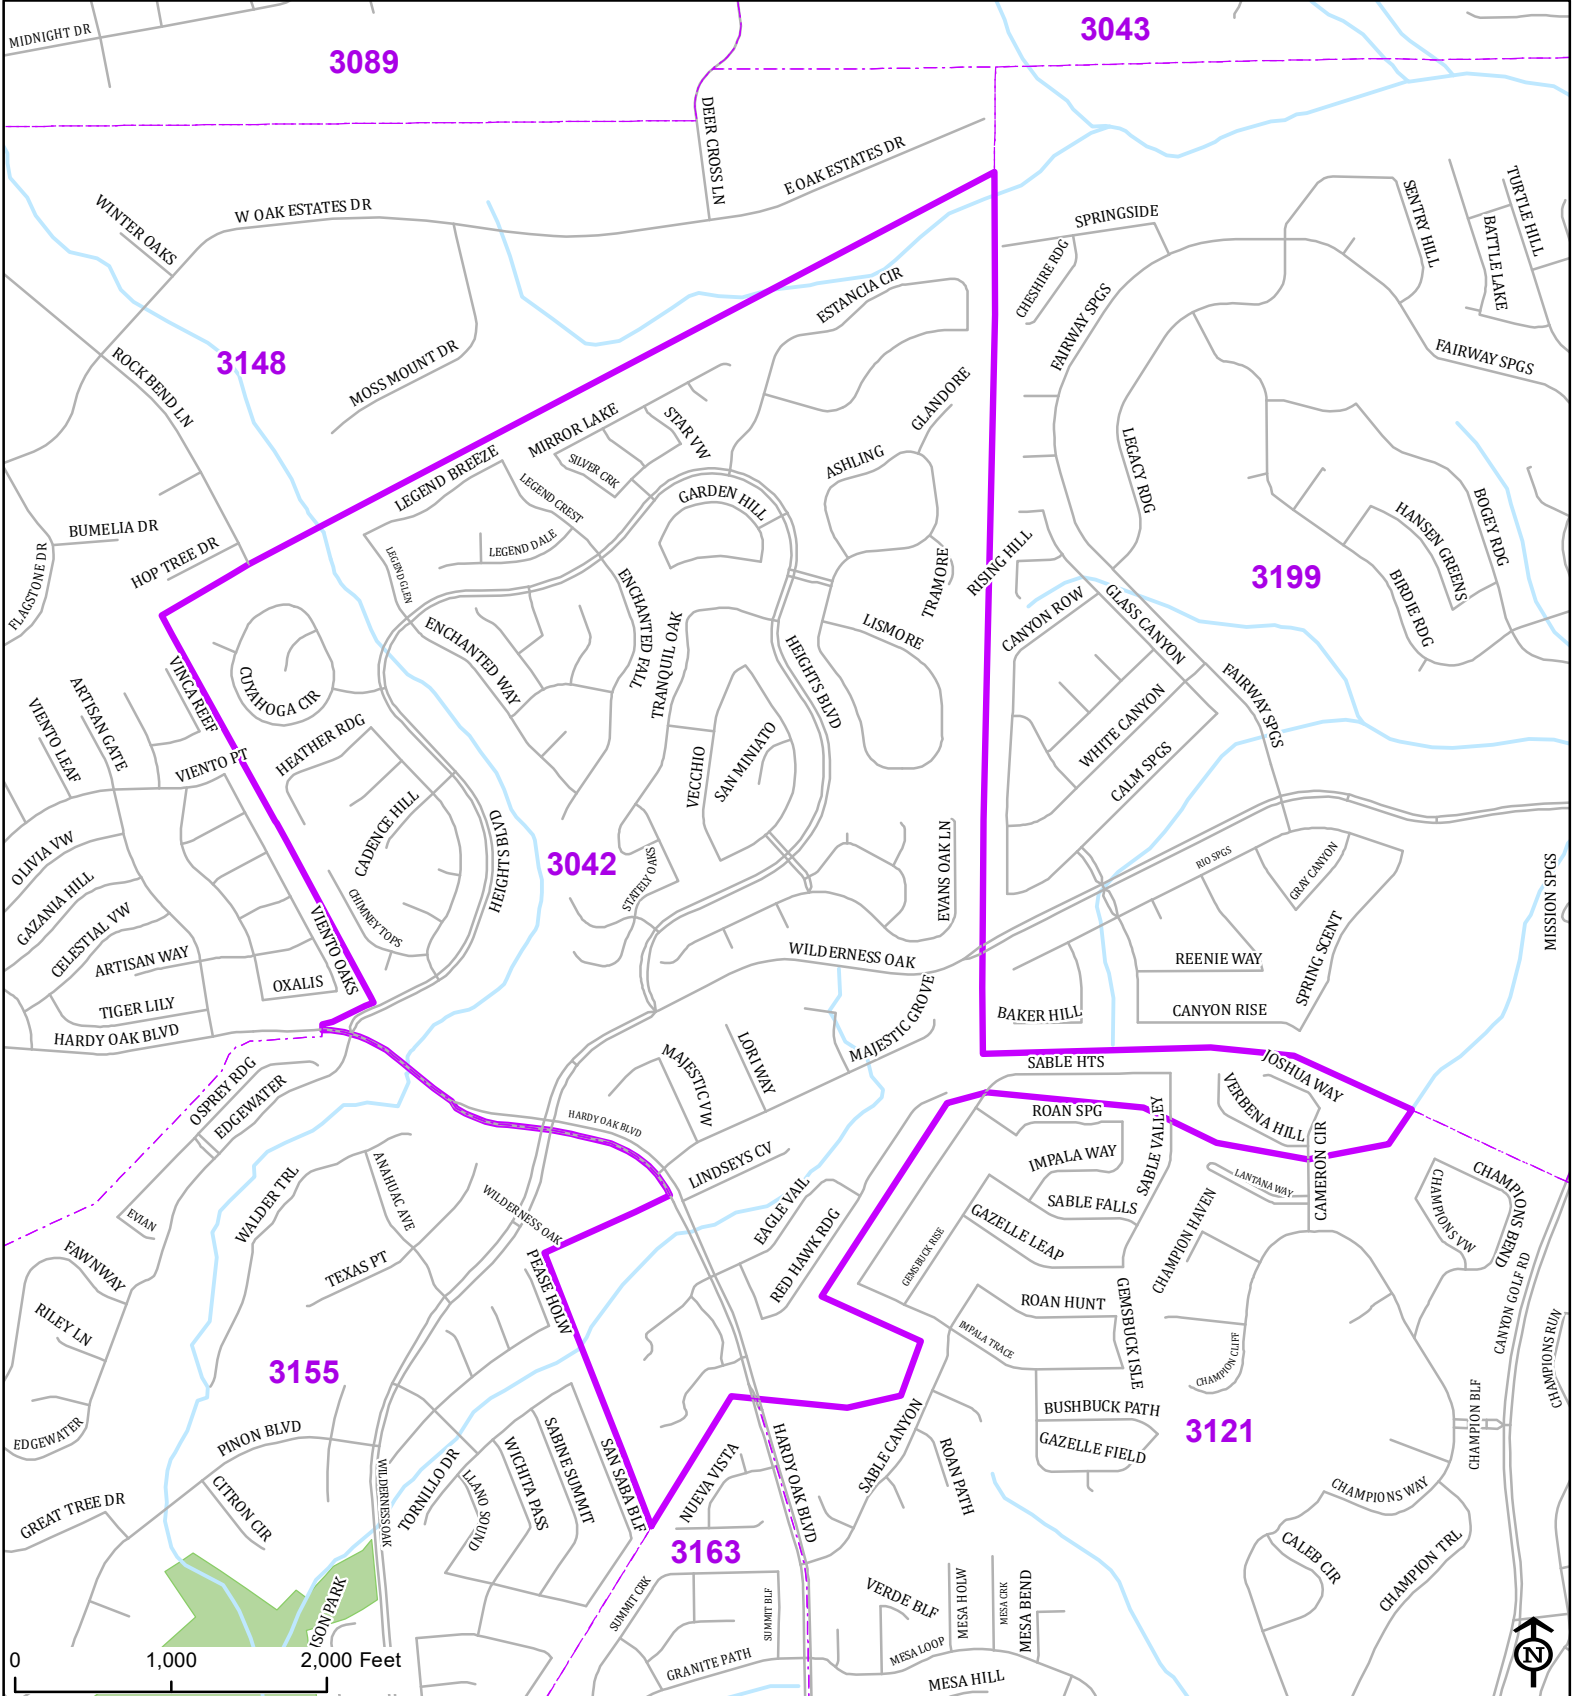

Bexar County

Voter Precinct 3042

Prepared for Bexar County Elections
 1103 S. Frio, Suite 100
 San Antonio, Texas 78207
 Web: elections.bexar.org

Legend
 Streets