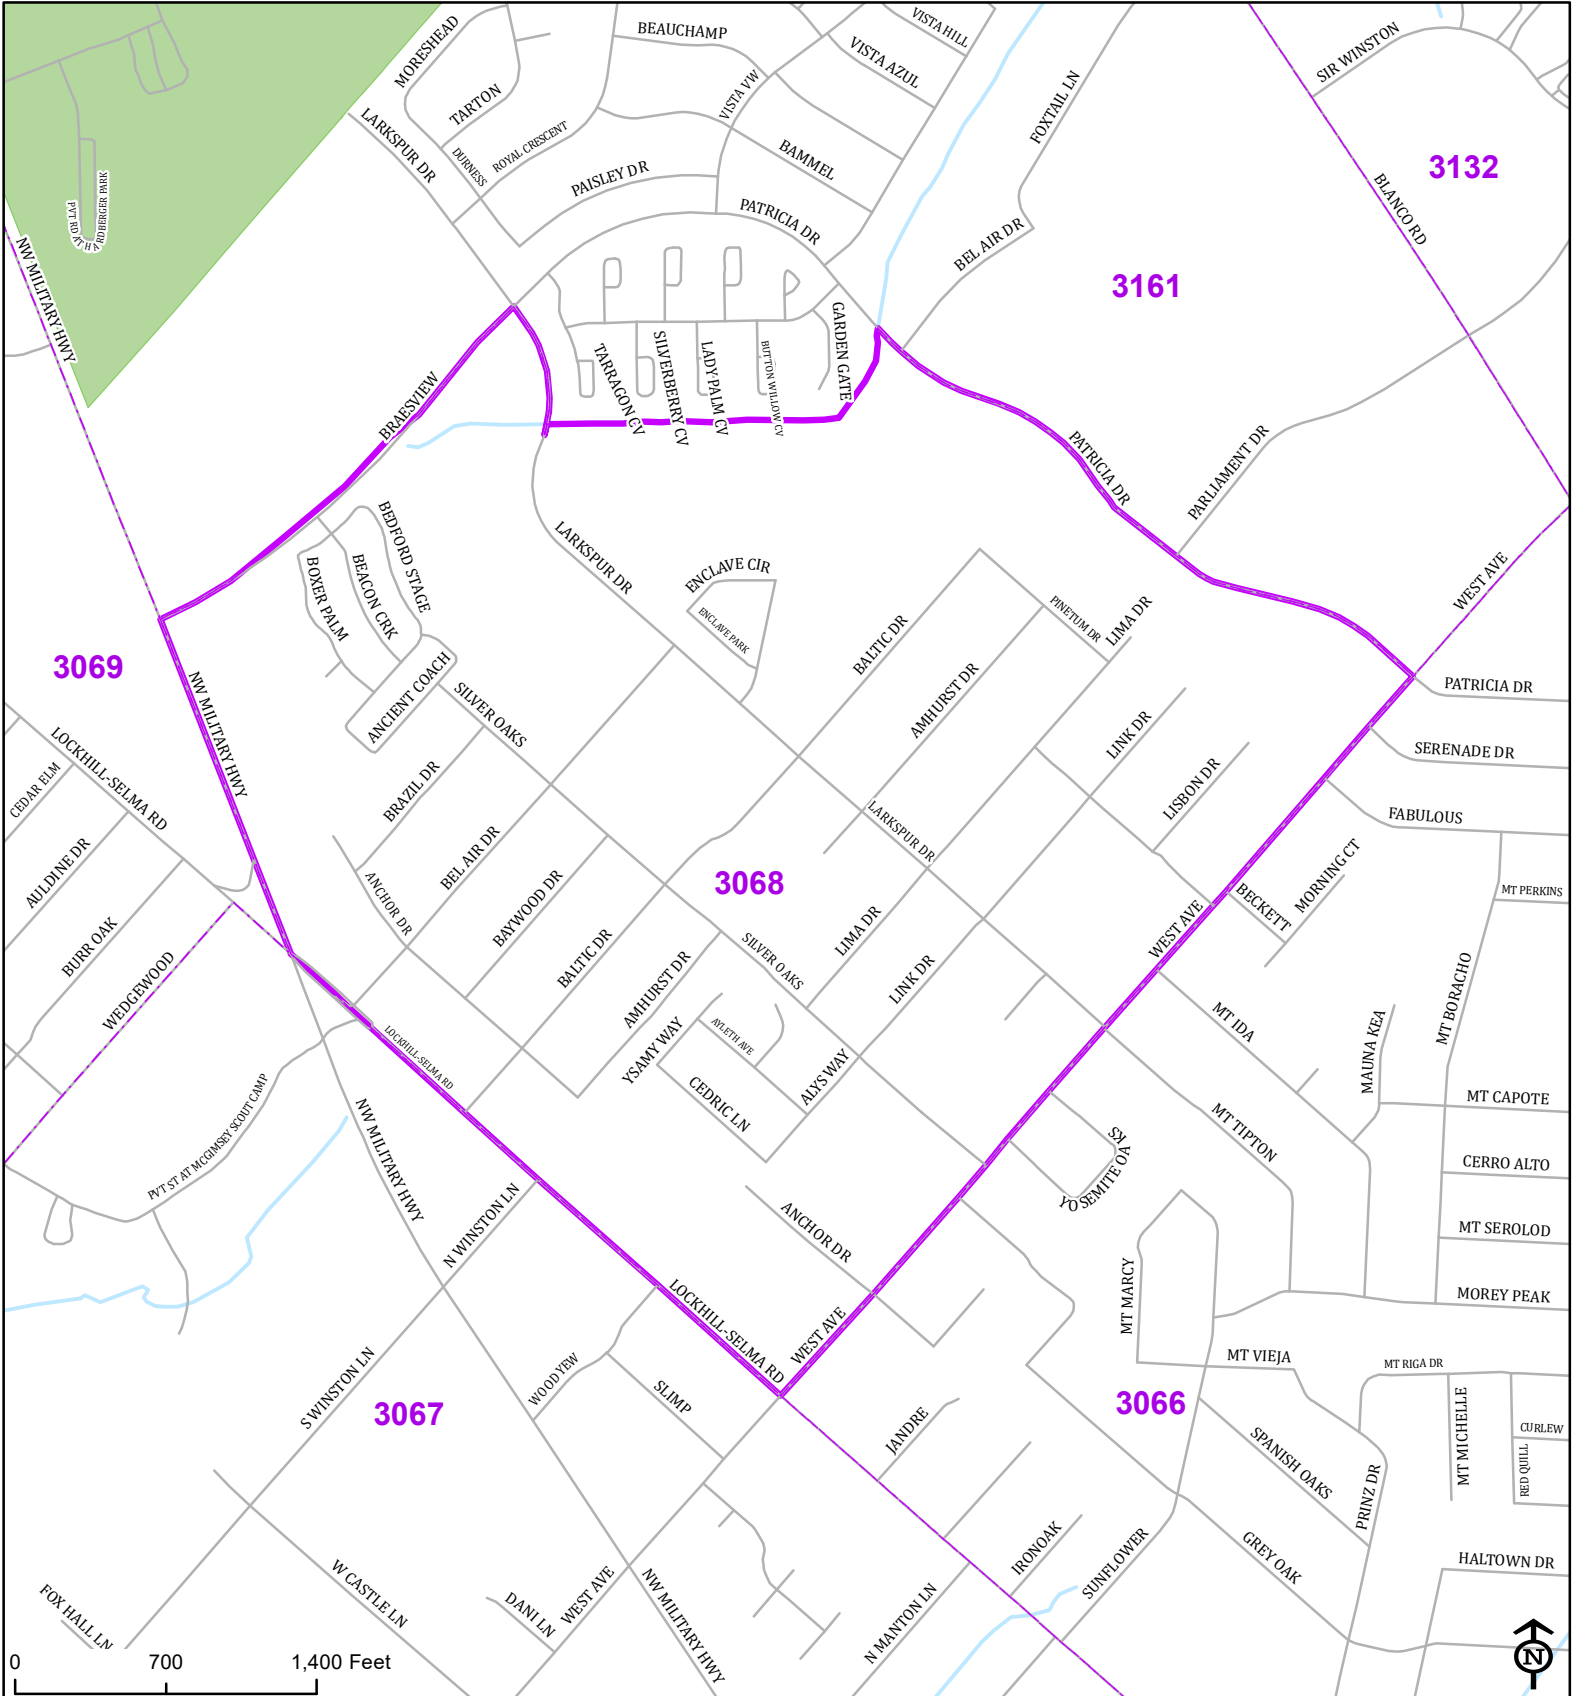

Bexar County

Voter Precinct 3068

Prepared for Bexar County Elections
 1103 S. Frio, Suite 100
 San Antonio, Texas 78207
 Web: elections.bexar.org

Legend
 Streets