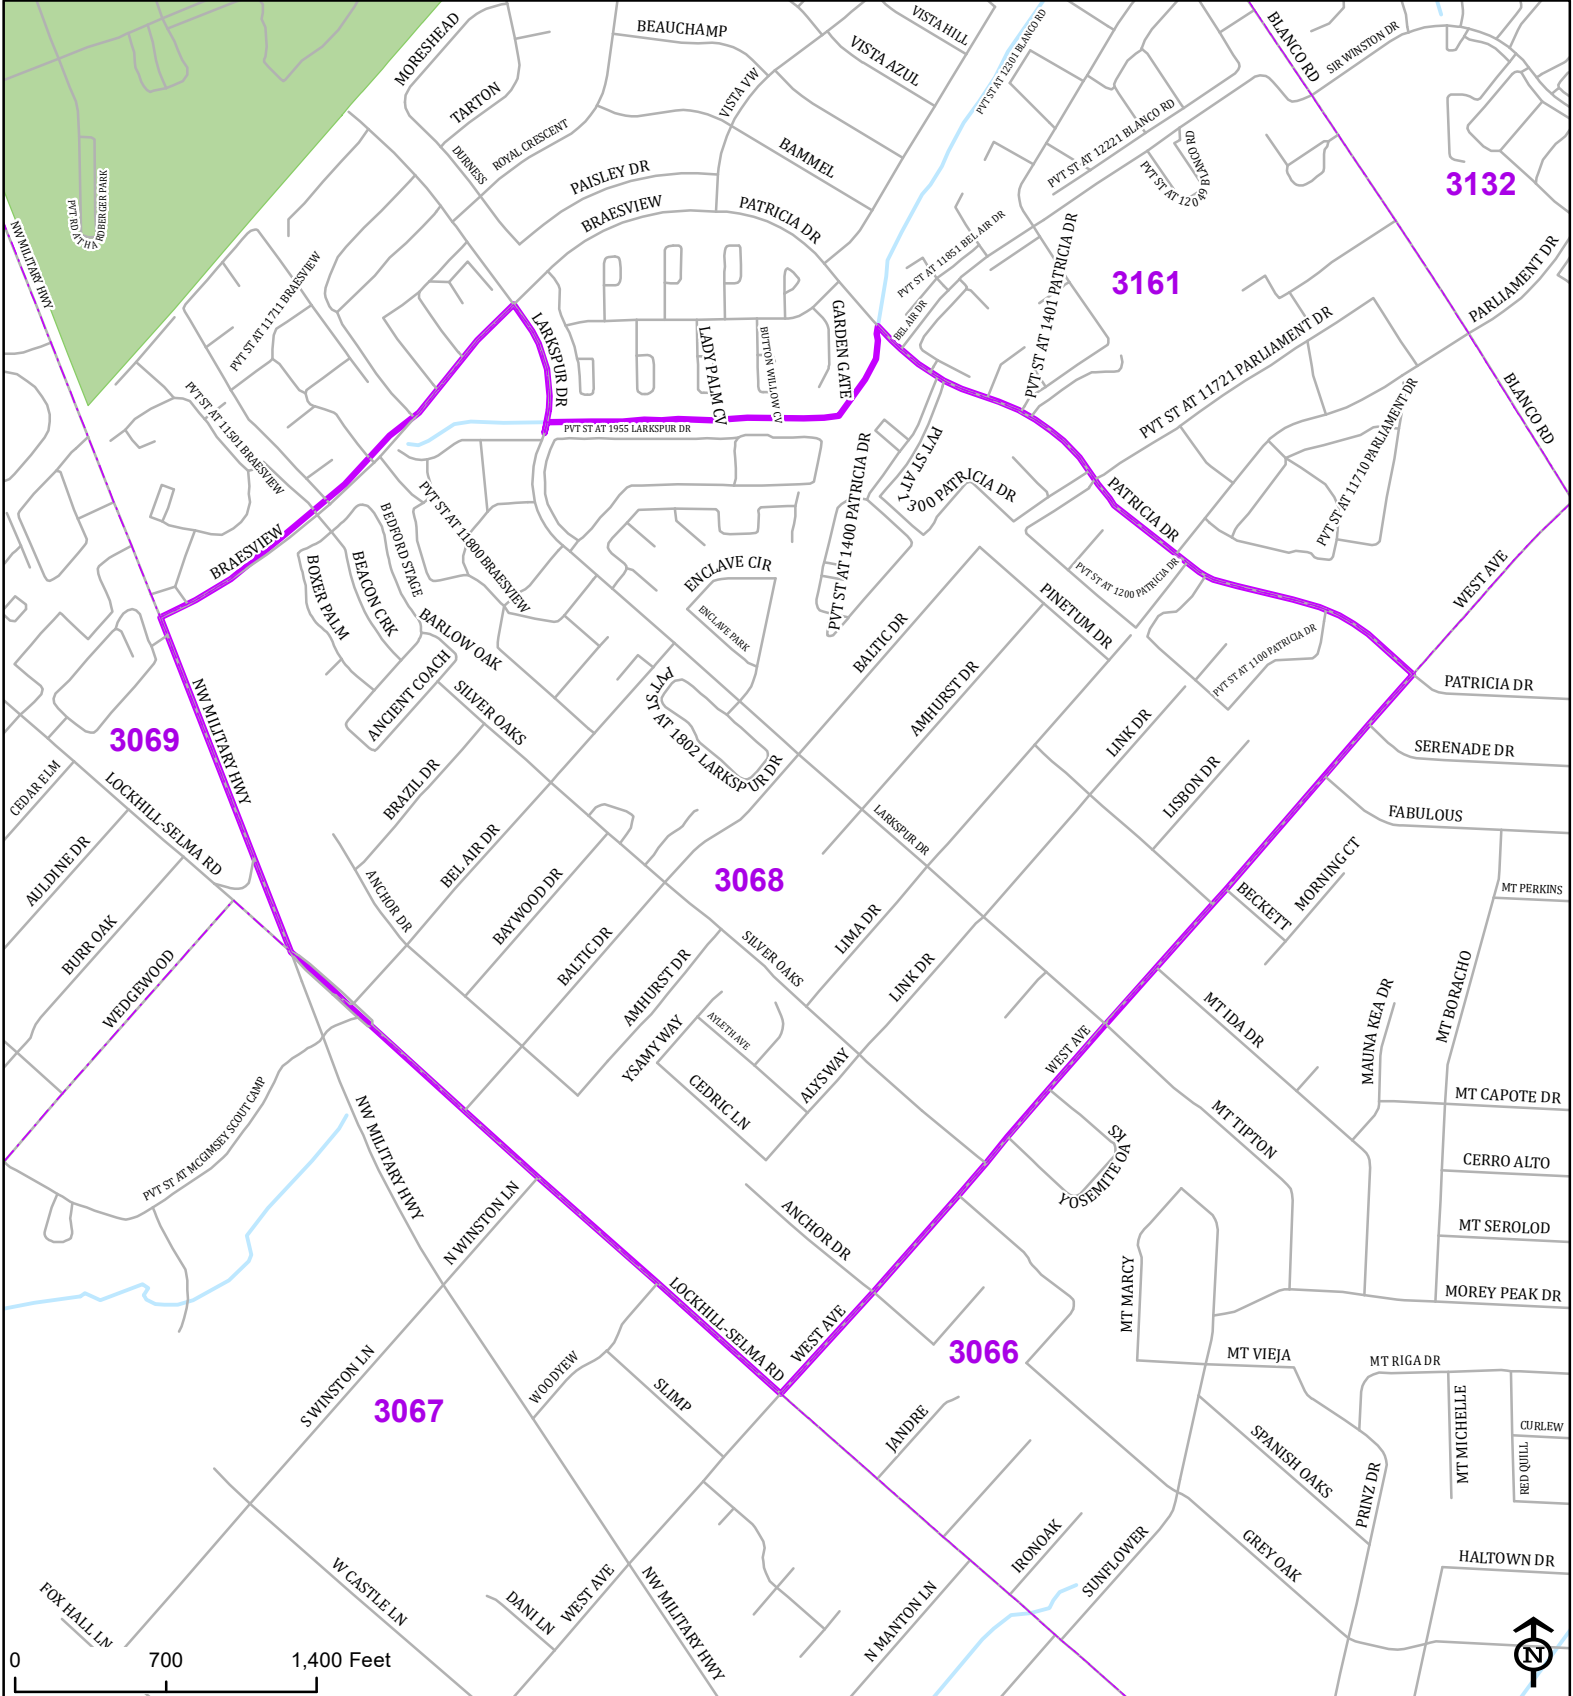

Bexar County

Voter Precinct 3068

Prepared for Bexar County Elections
 1103 S. Frio, Suite 100
 San Antonio, Texas 78207
 Web: elections.bexar.org

Legend
 Streets