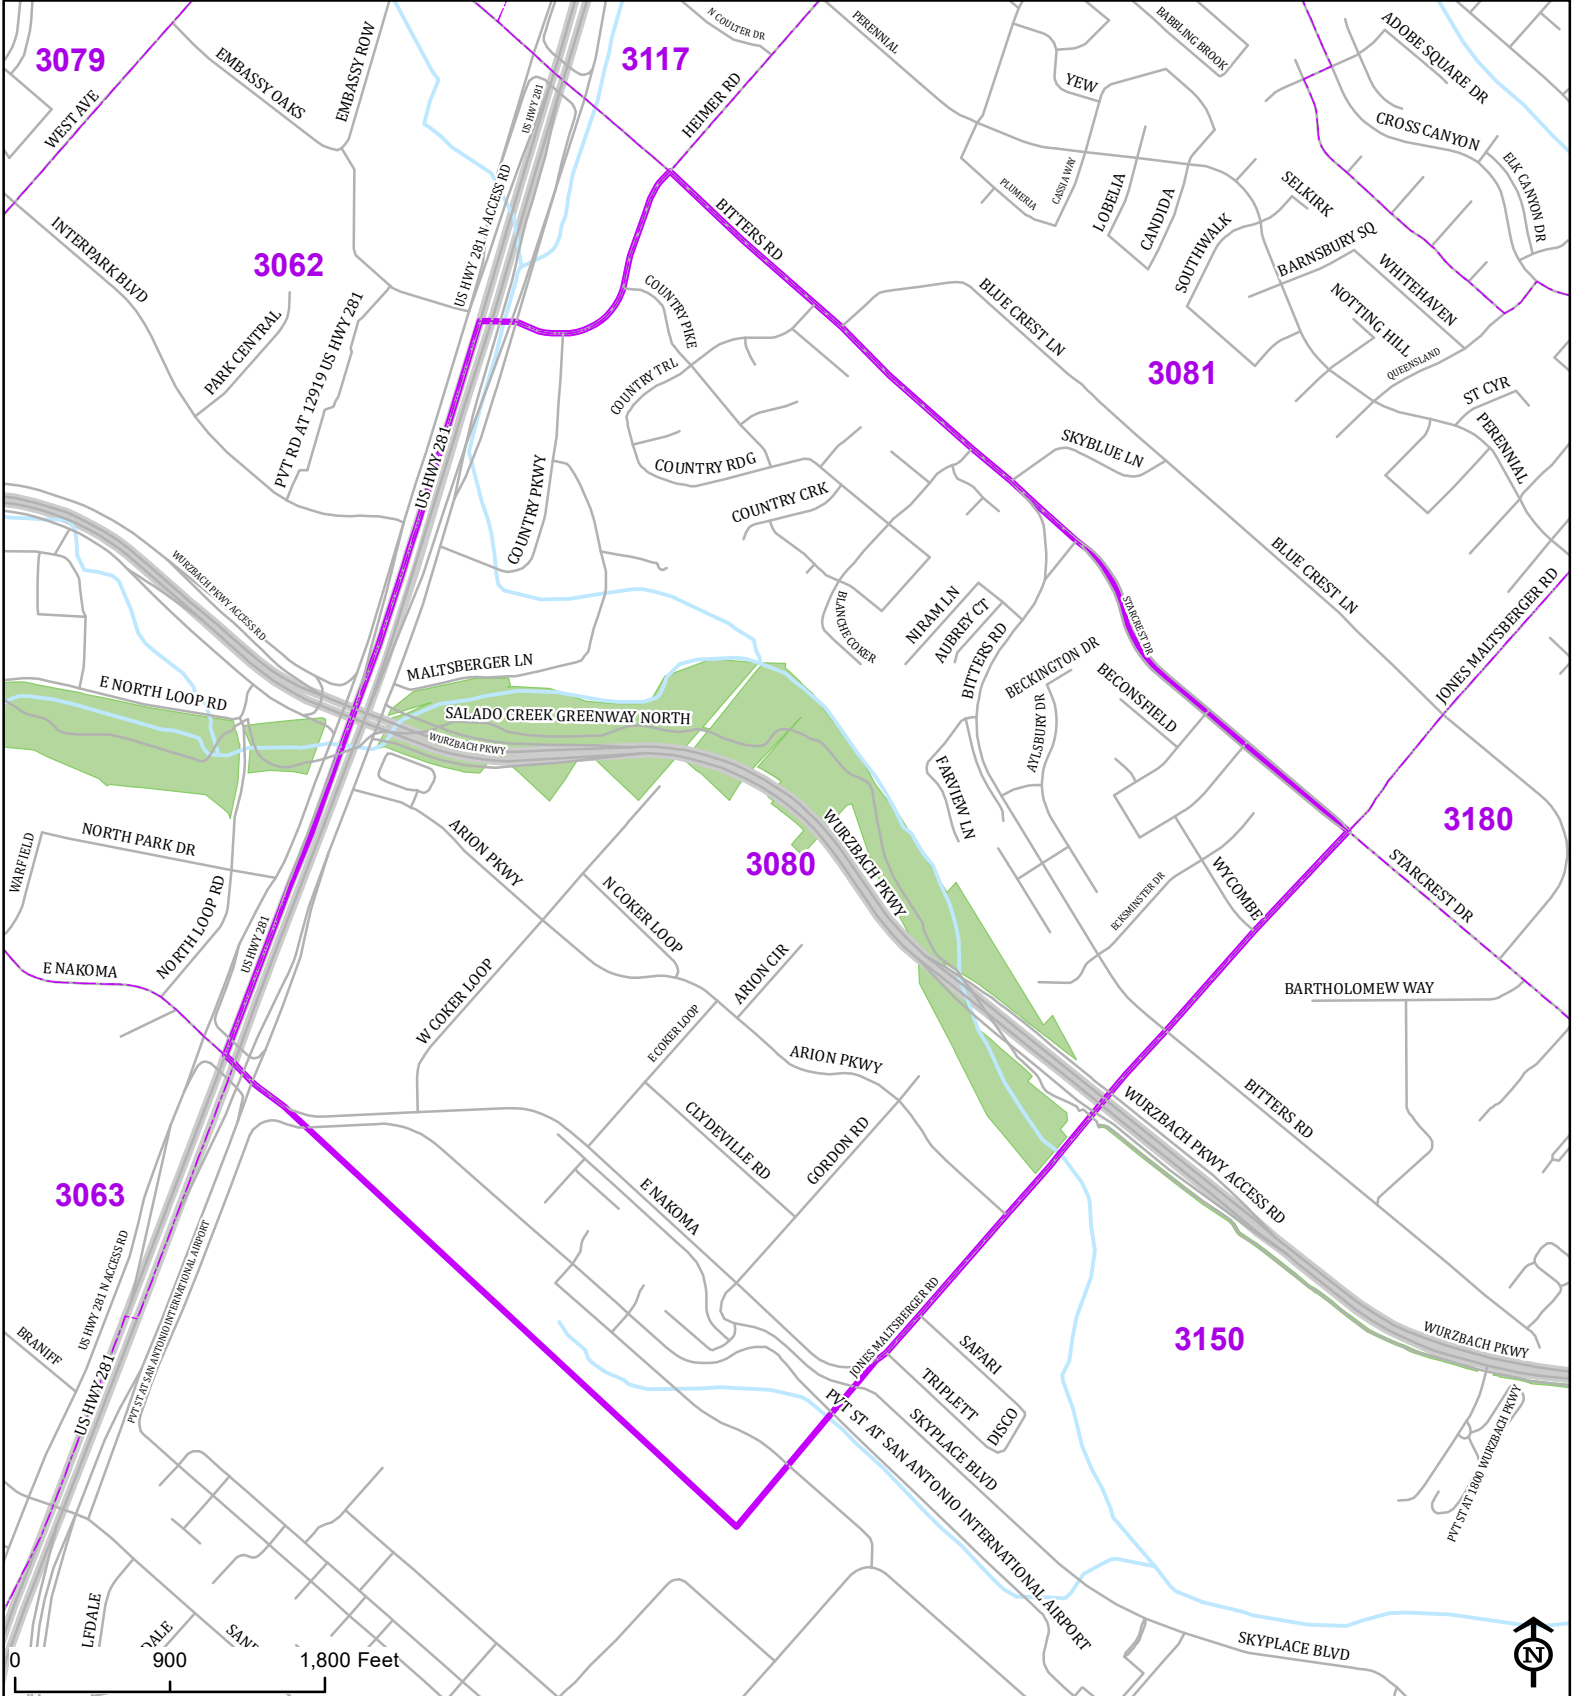

Bexar County

Voter Precinct 3080

Prepared for Bexar County Elections
 1103 S. Frio, Suite 100
 San Antonio, Texas 78207
 Web: elections.bexar.org

Legend
 Streets