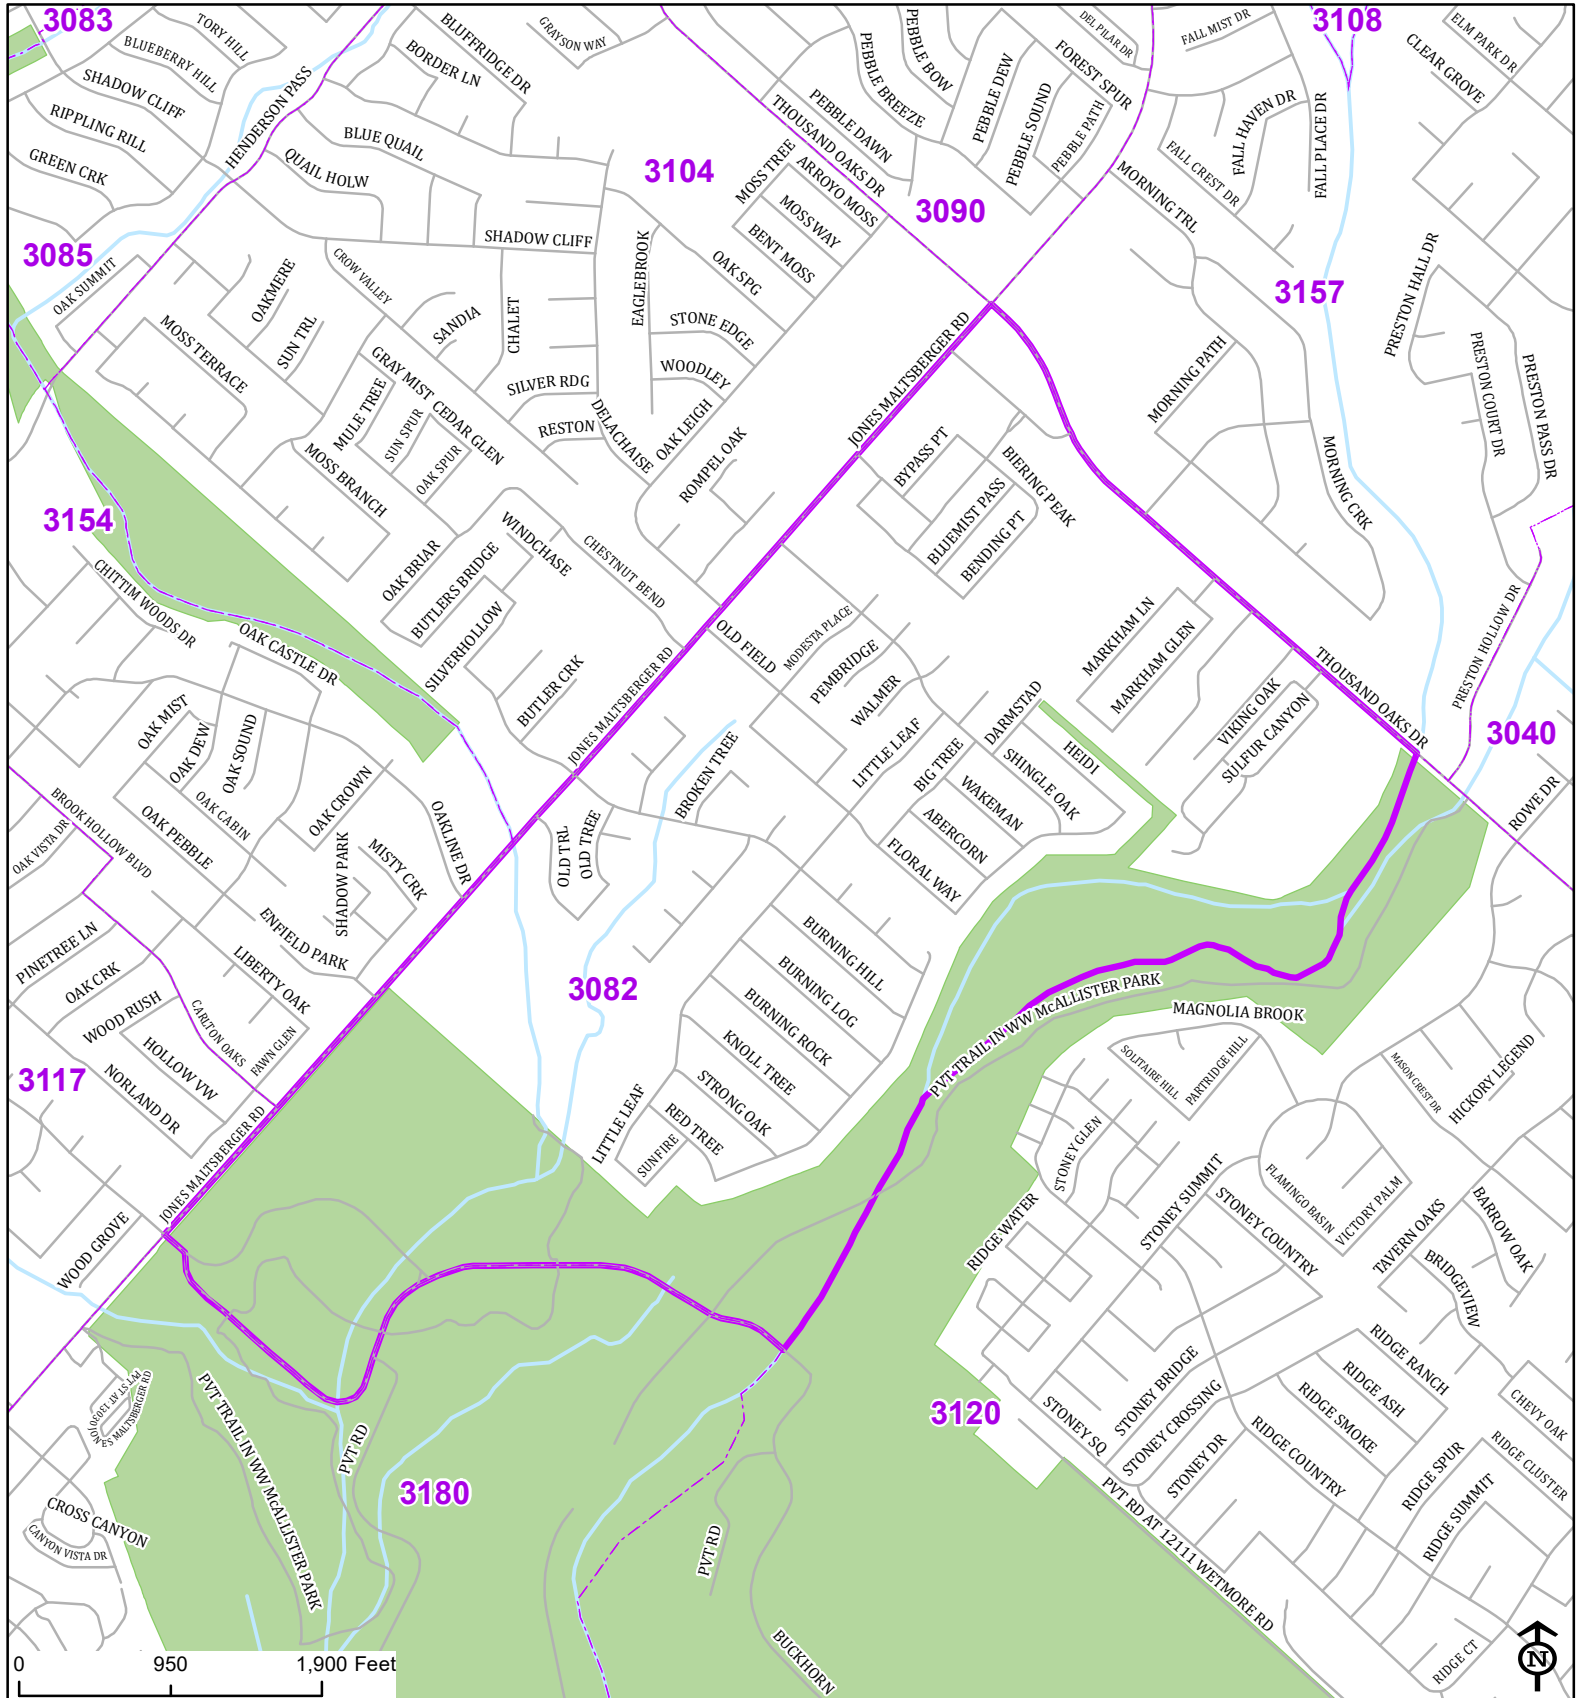

Bexar County

Voter Precinct 3082

0 950 1,900 Feet

Prepared for Bexar County Elections
 1103 S. Frio, Suite 100
 San Antonio, Texas 78207
 Web: elections.bexar.org

Legend
 Streets