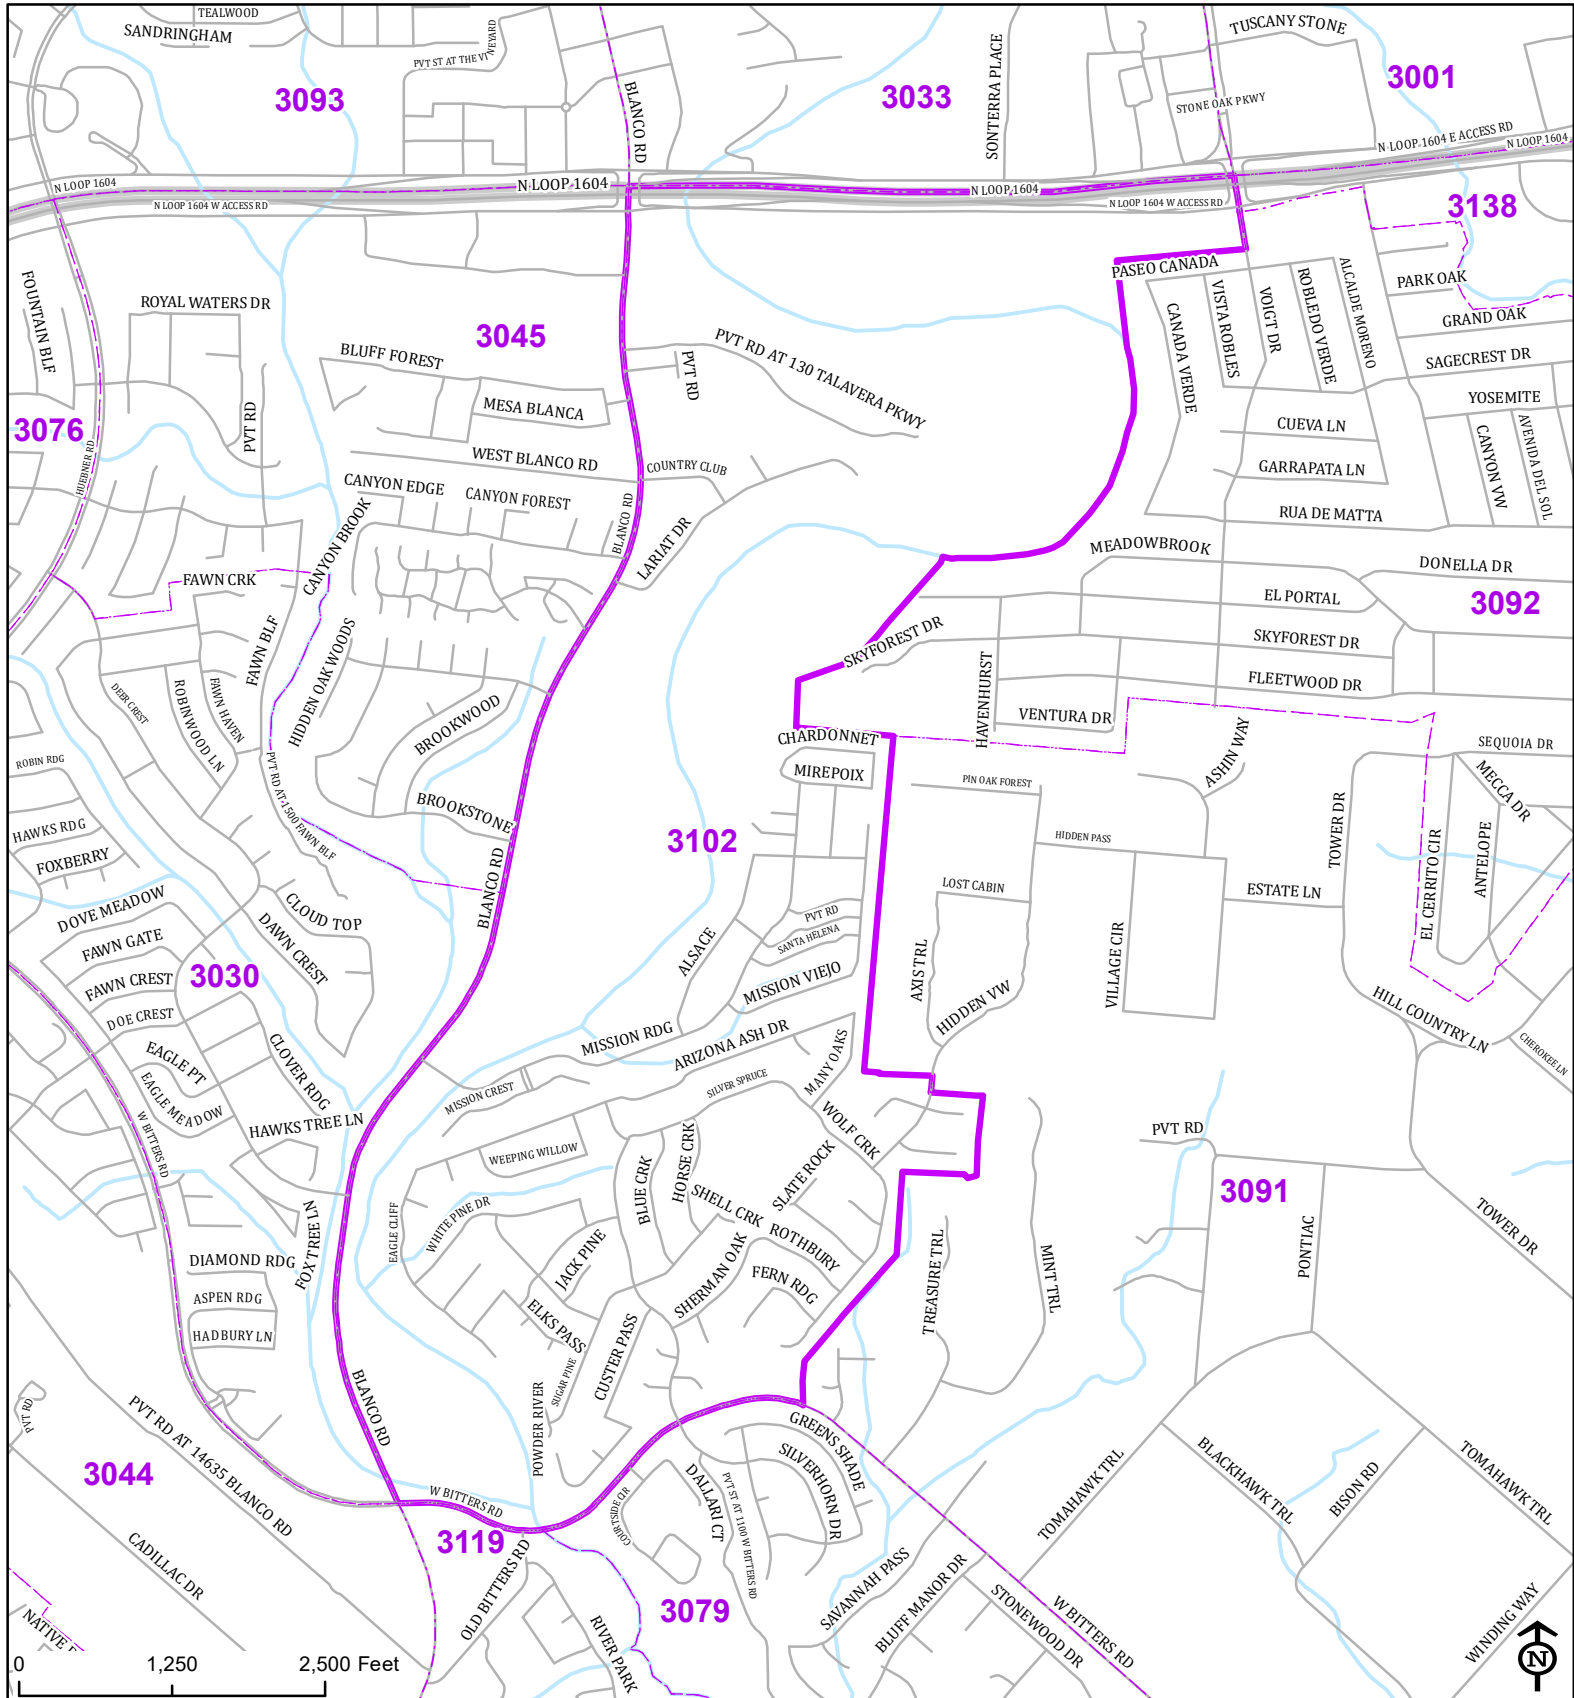

Bexar County

Voter Precinct 3102

Prepared for Bexar County Elections
 1103 S. Frio, Suite 100
 San Antonio, Texas 78207
 Web: elections.bexar.org

Legend
 Streets