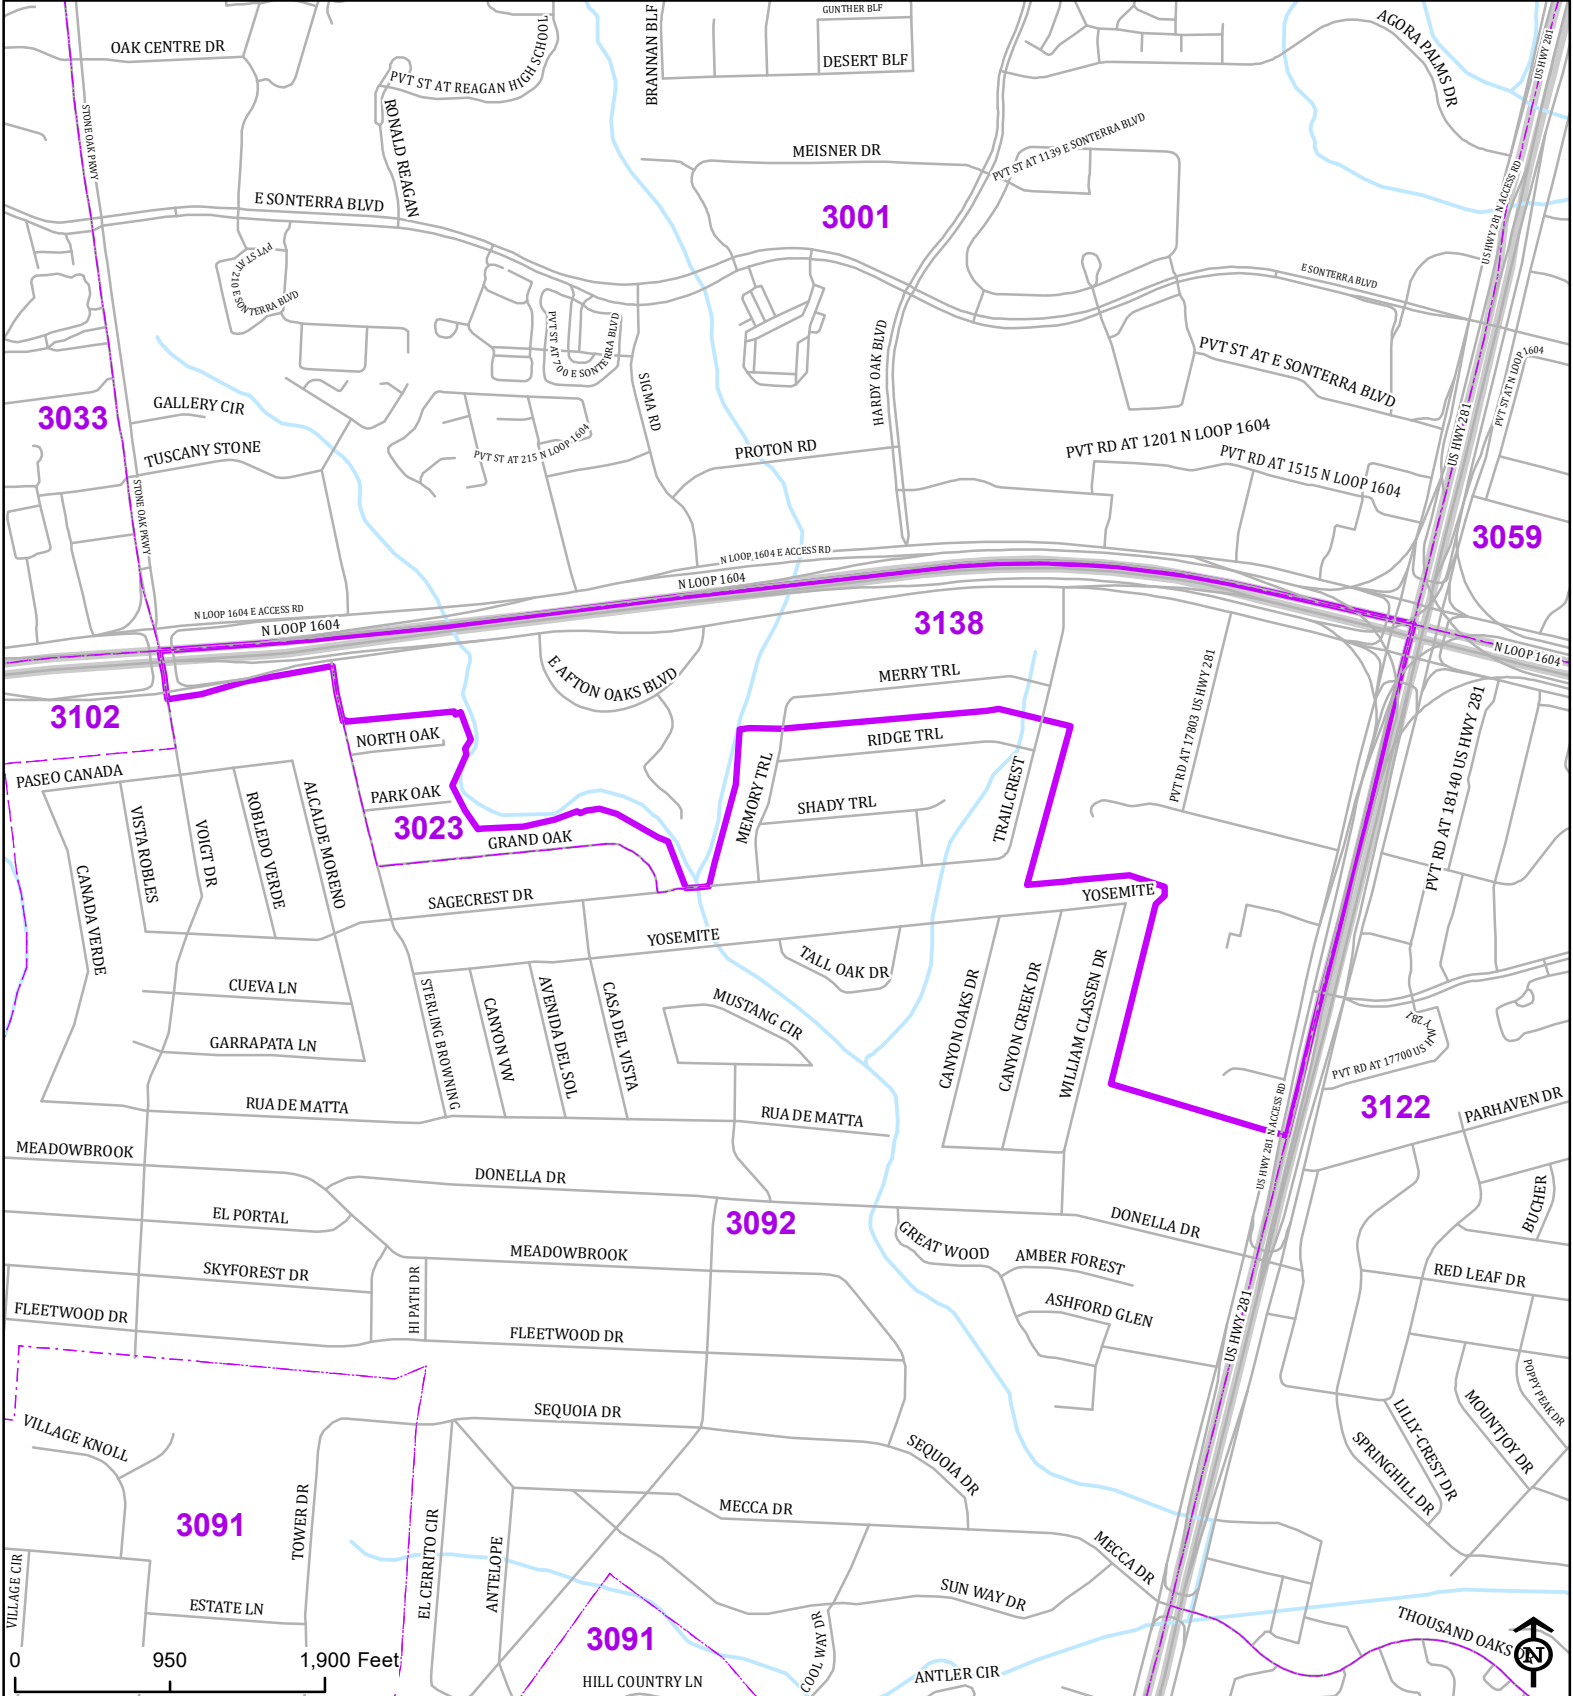

Bexar County

Voter Precinct 3138

Prepared for Bexar County Elections
 1103 S. Frio, Suite 100
 San Antonio, Texas 78207
 Web: elections.bexar.org

Legend
 Streets