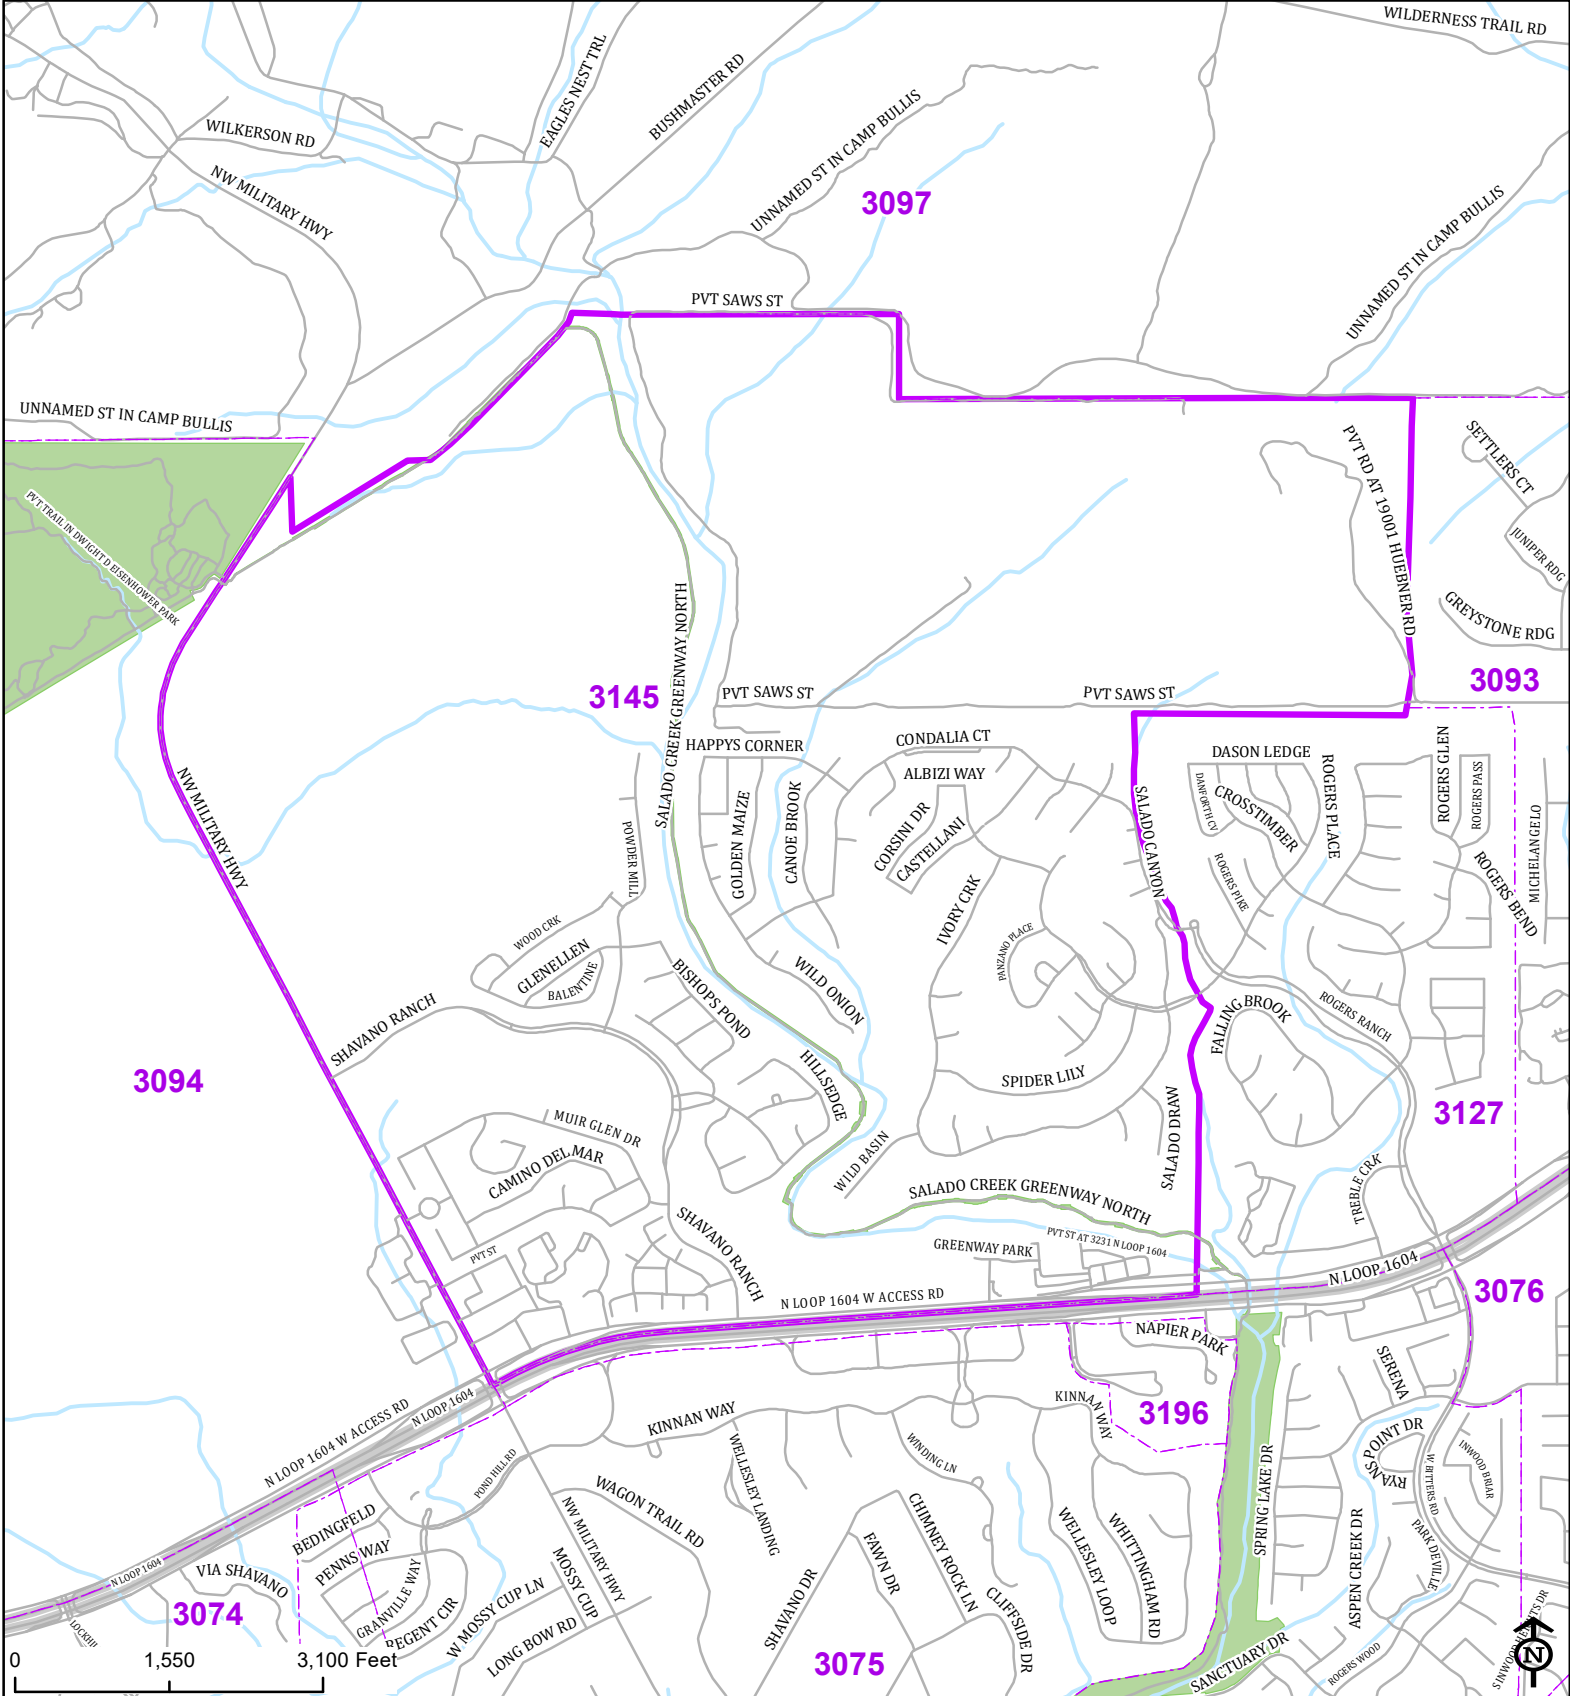

Bexar County Voter Precinct 3145

0 1,550 3,100 Feet

Prepared for Bexar County Elections
 1103 S. Frio, Suite 100
 San Antonio, Texas 78207
 Web: elections.bexar.org

Legend
 Streets