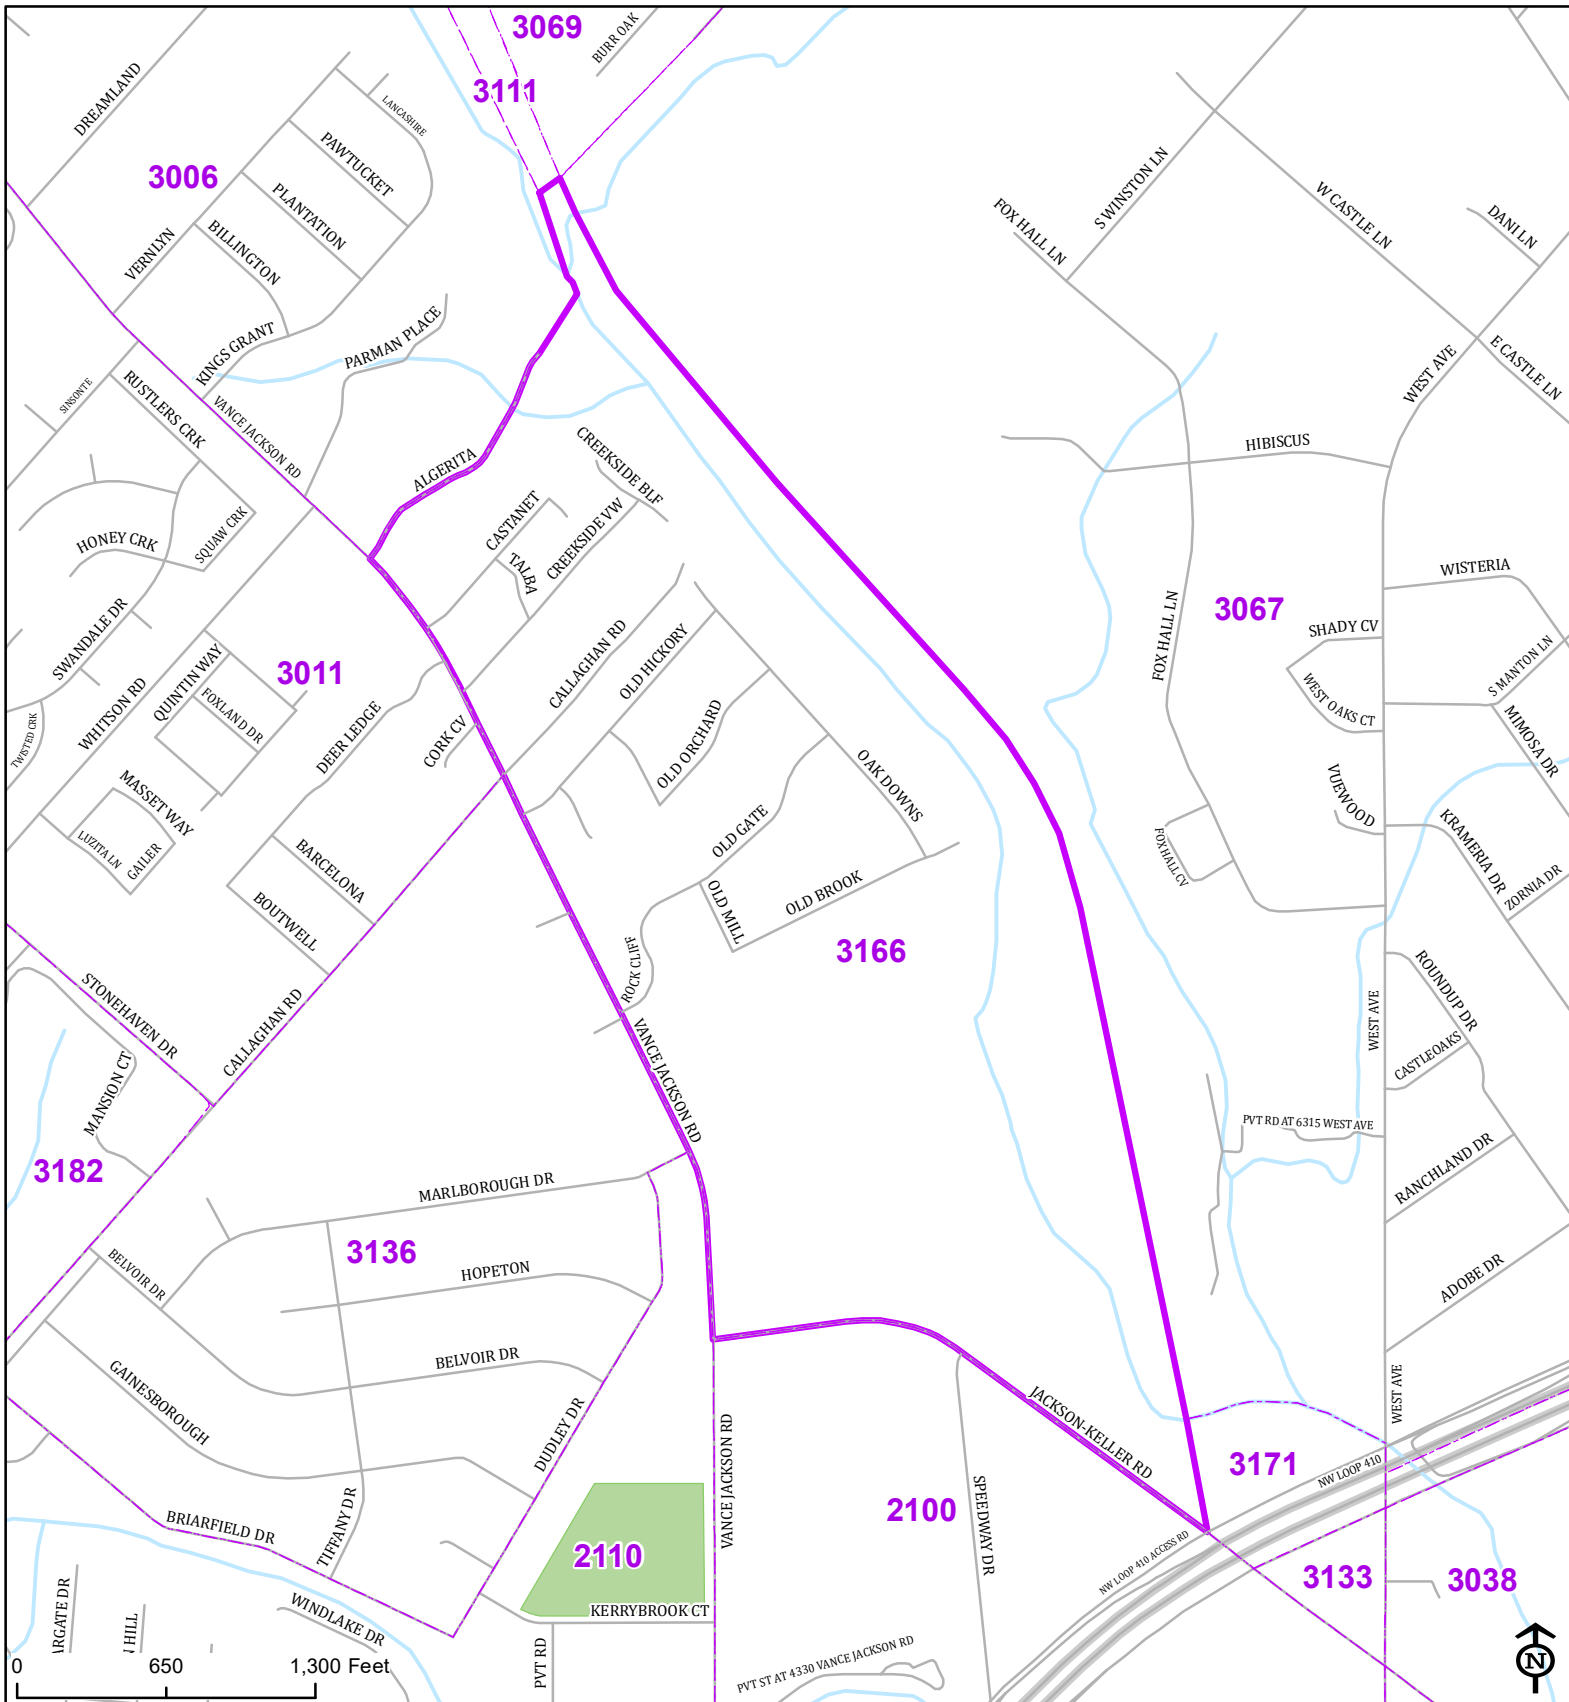

Bexar County

Voter Precinct 3166

Prepared for Bexar County Elections
 1103 S. Frio, Suite 100
 San Antonio, Texas 78207
 Web: elections.bexar.org

Legend
 Streets