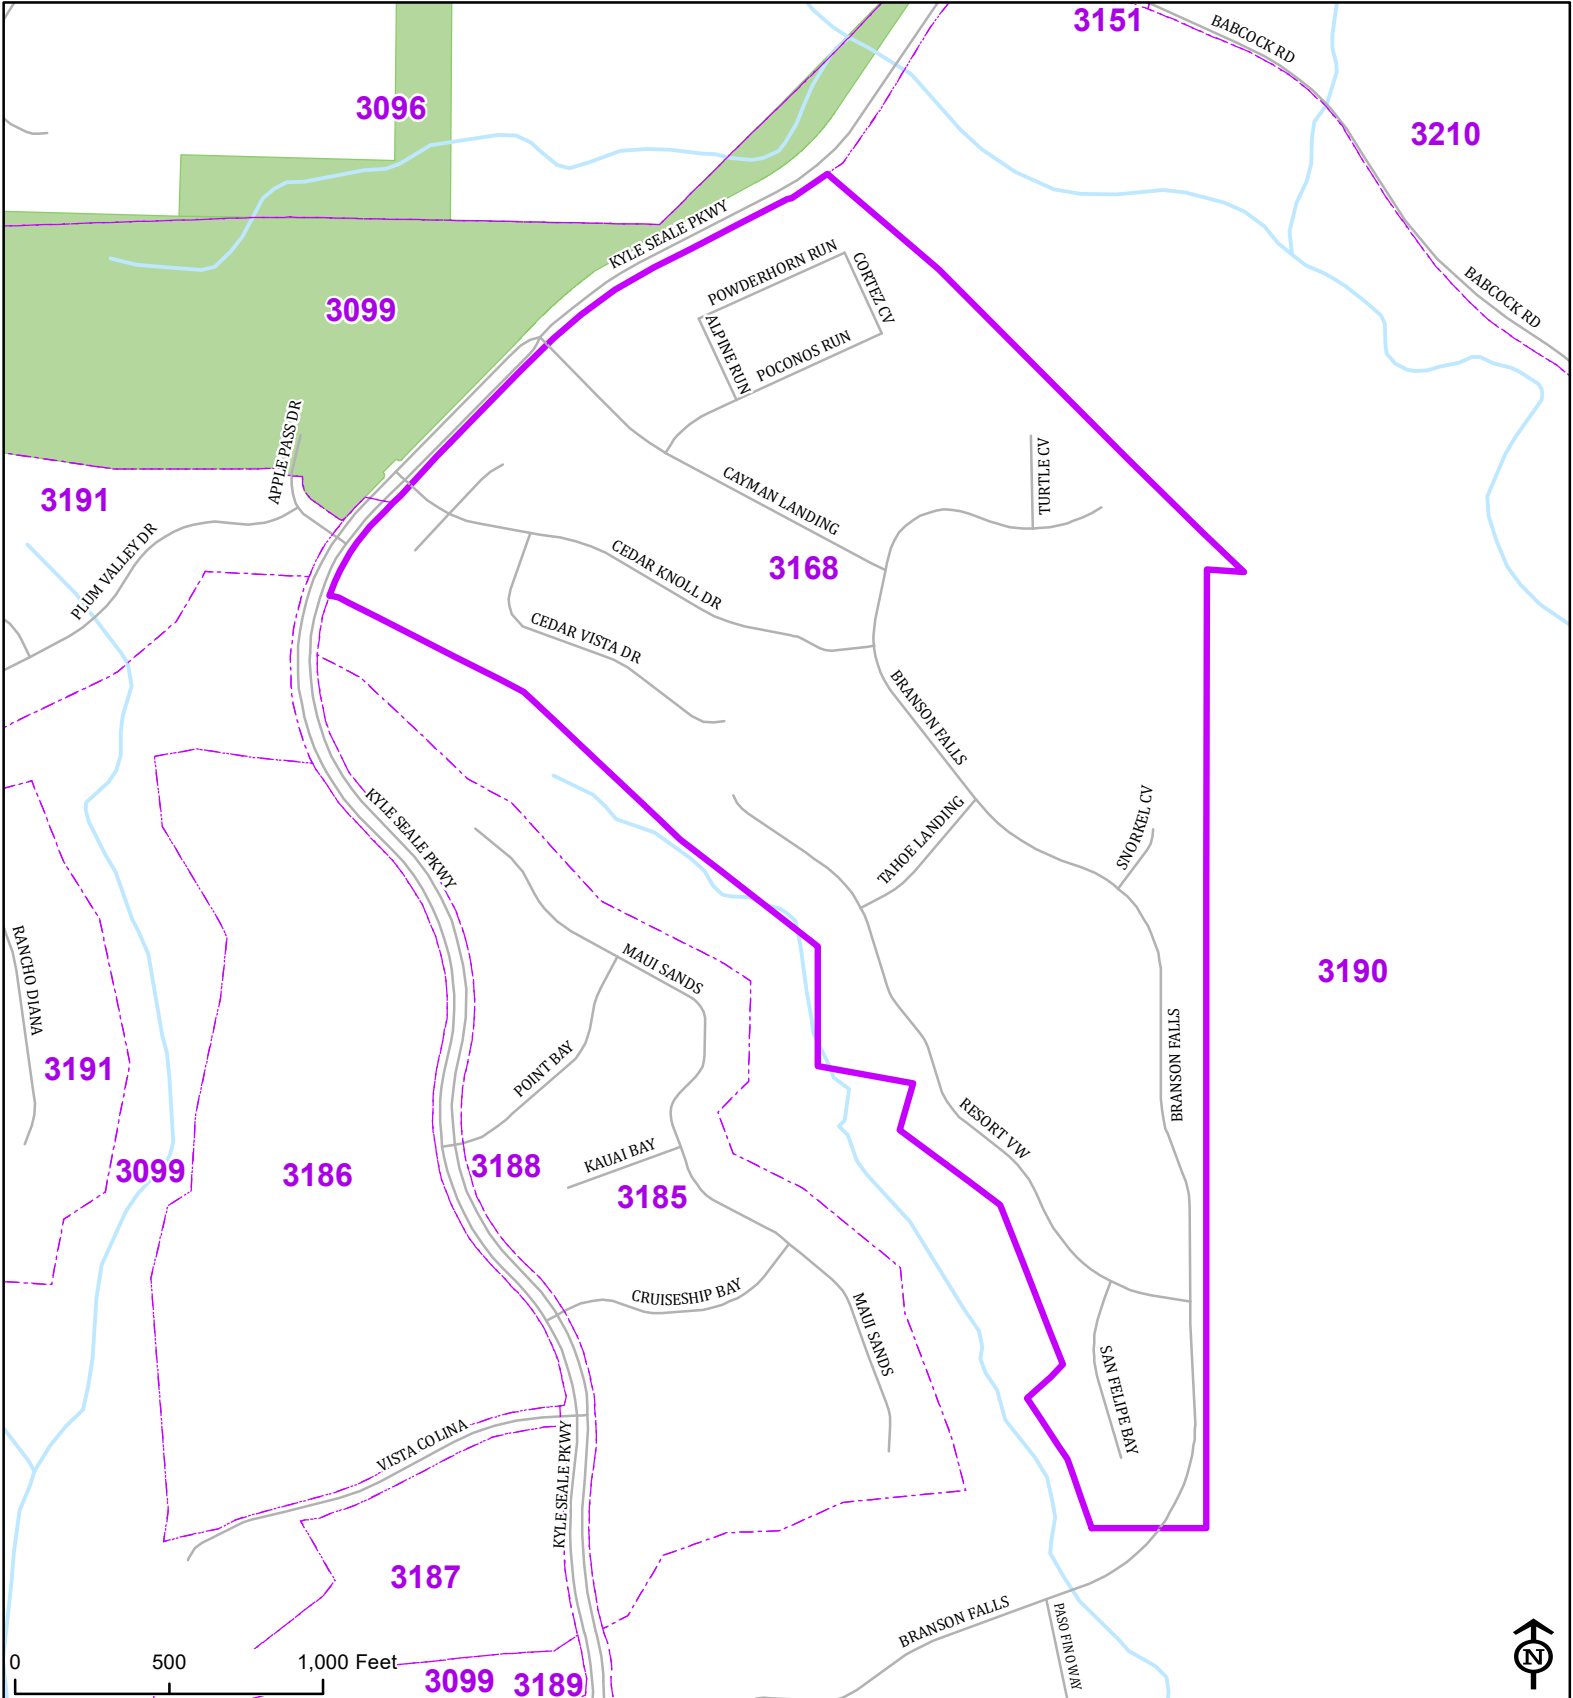

Bexar County

Voter Precinct 3168

Prepared for Bexar County Elections
 1103 S. Frio, Suite 100
 San Antonio, Texas 78207
 Web: elections.bexar.org

Legend
 Streets