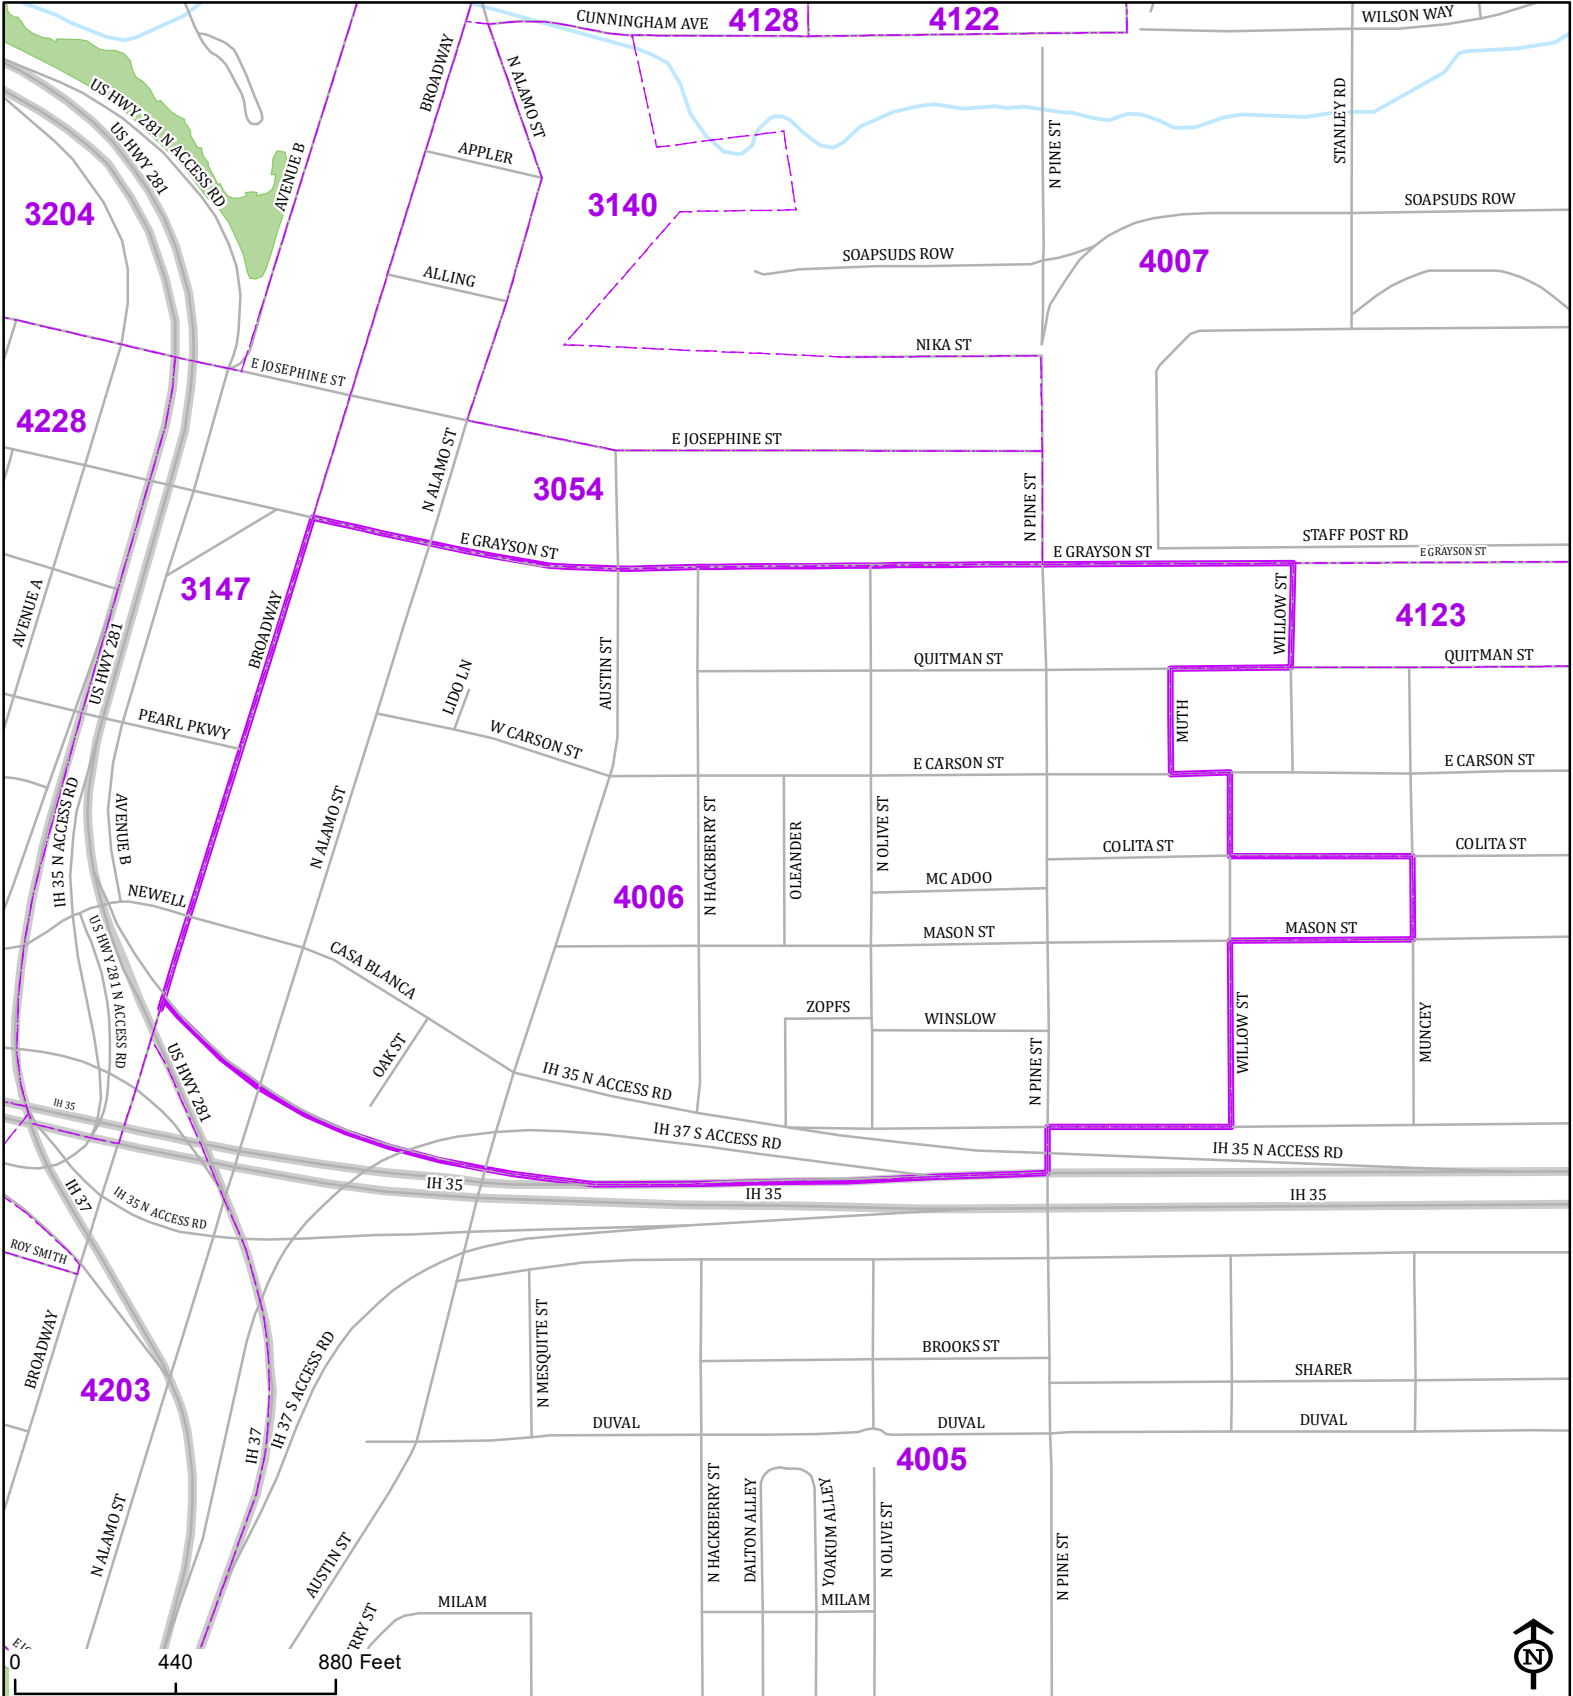

Bexar County

Voter Precinct 4006

Prepared for Bexar County Elections
 1103 S. Frio, Suite 100
 San Antonio, Texas 78207
 Web: elections.bexar.org

Legend
 Streets