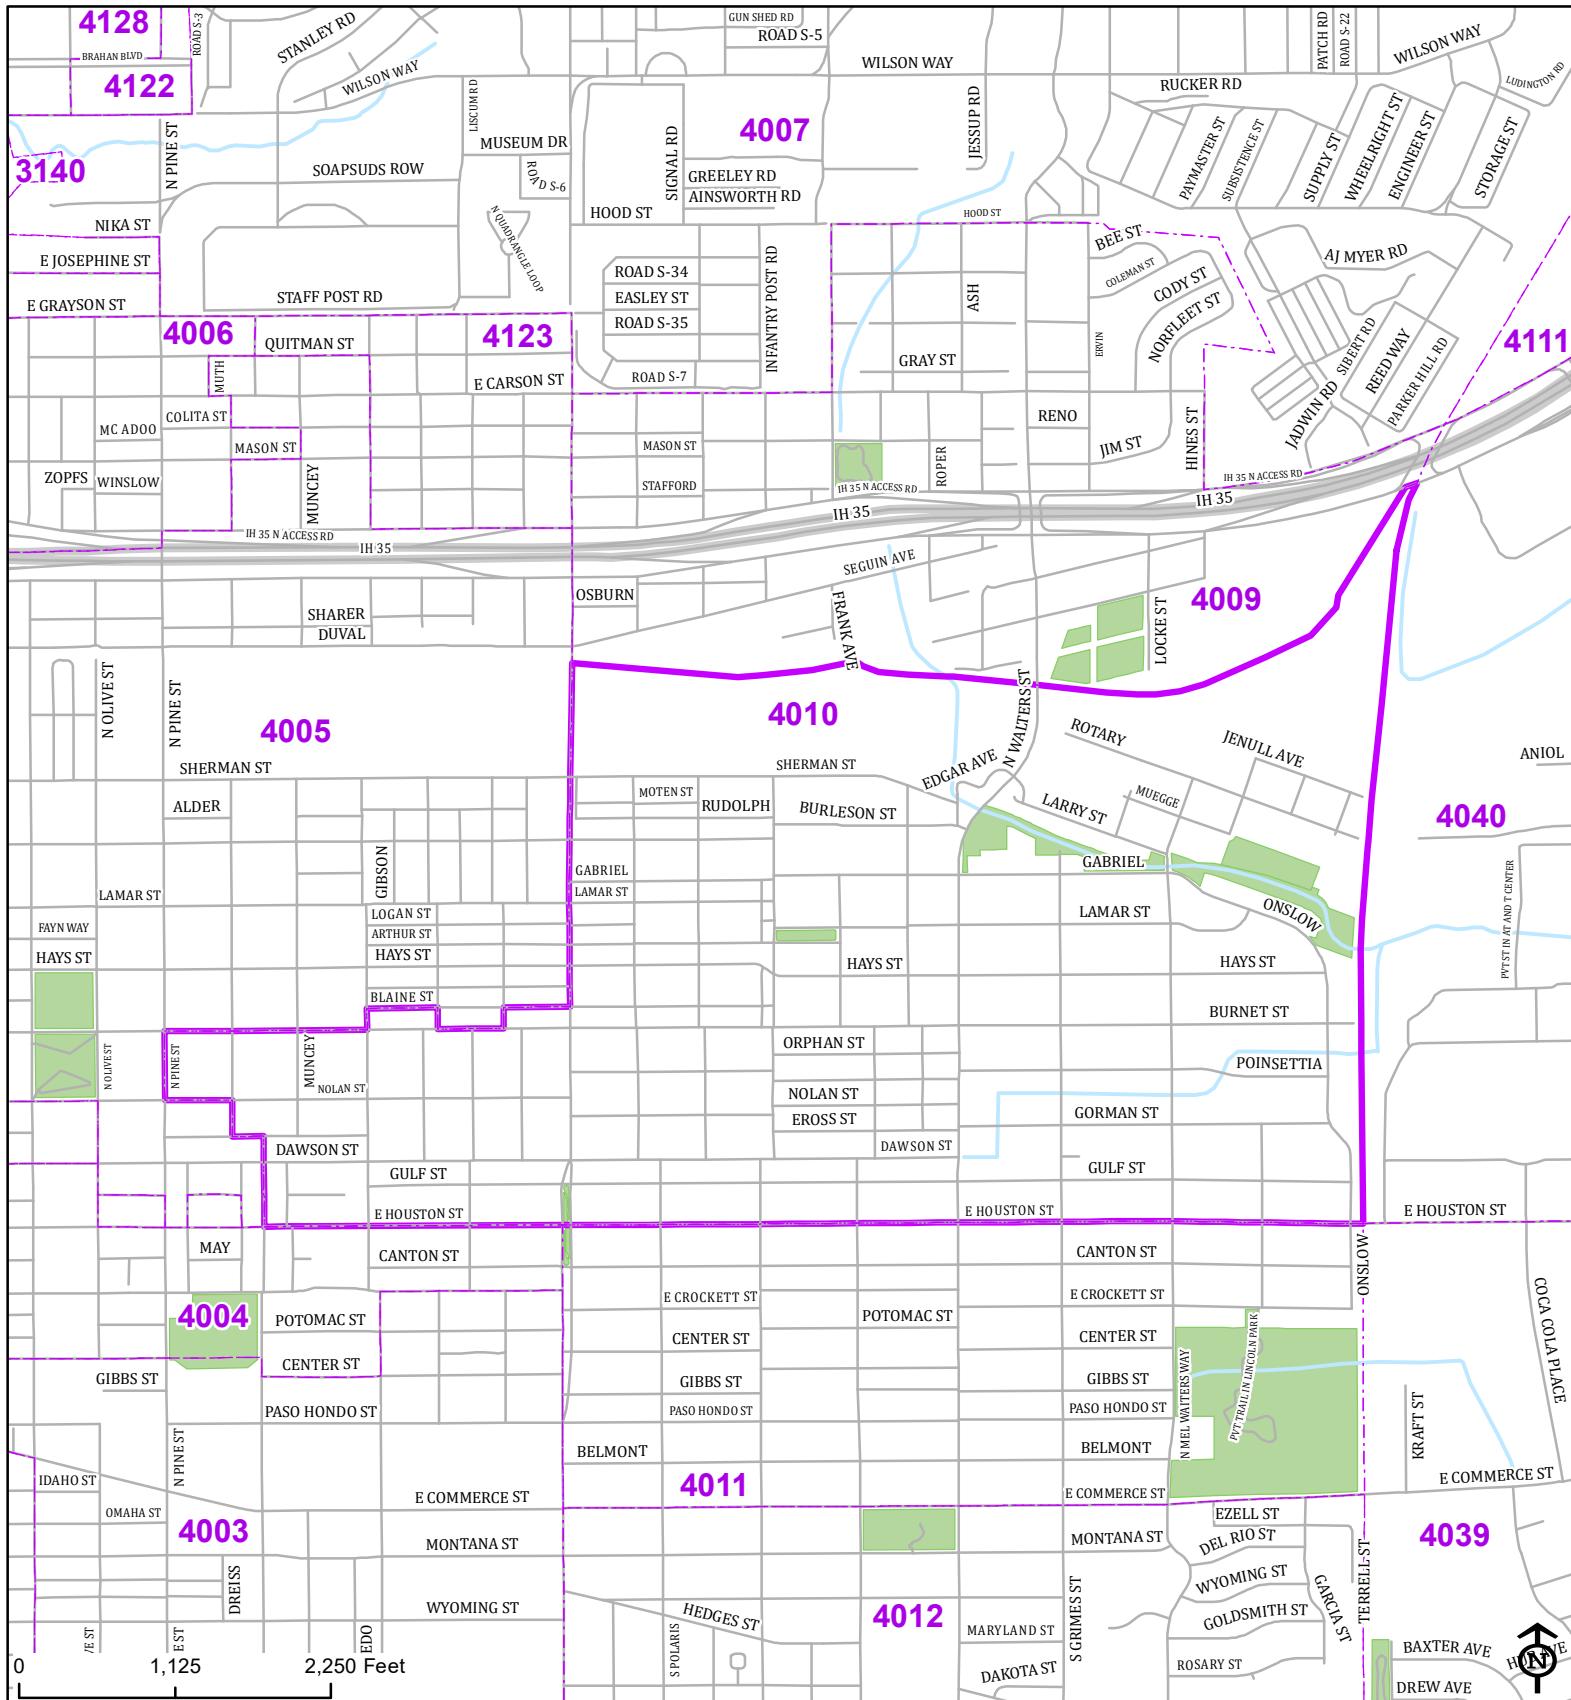

Bexar County

Voter Precinct 4010

Prepared for Bexar County Elections
 1103 S. Frio, Suite 100
 San Antonio, Texas 78207
 Web: elections.bexar.org

Legend
 Streets