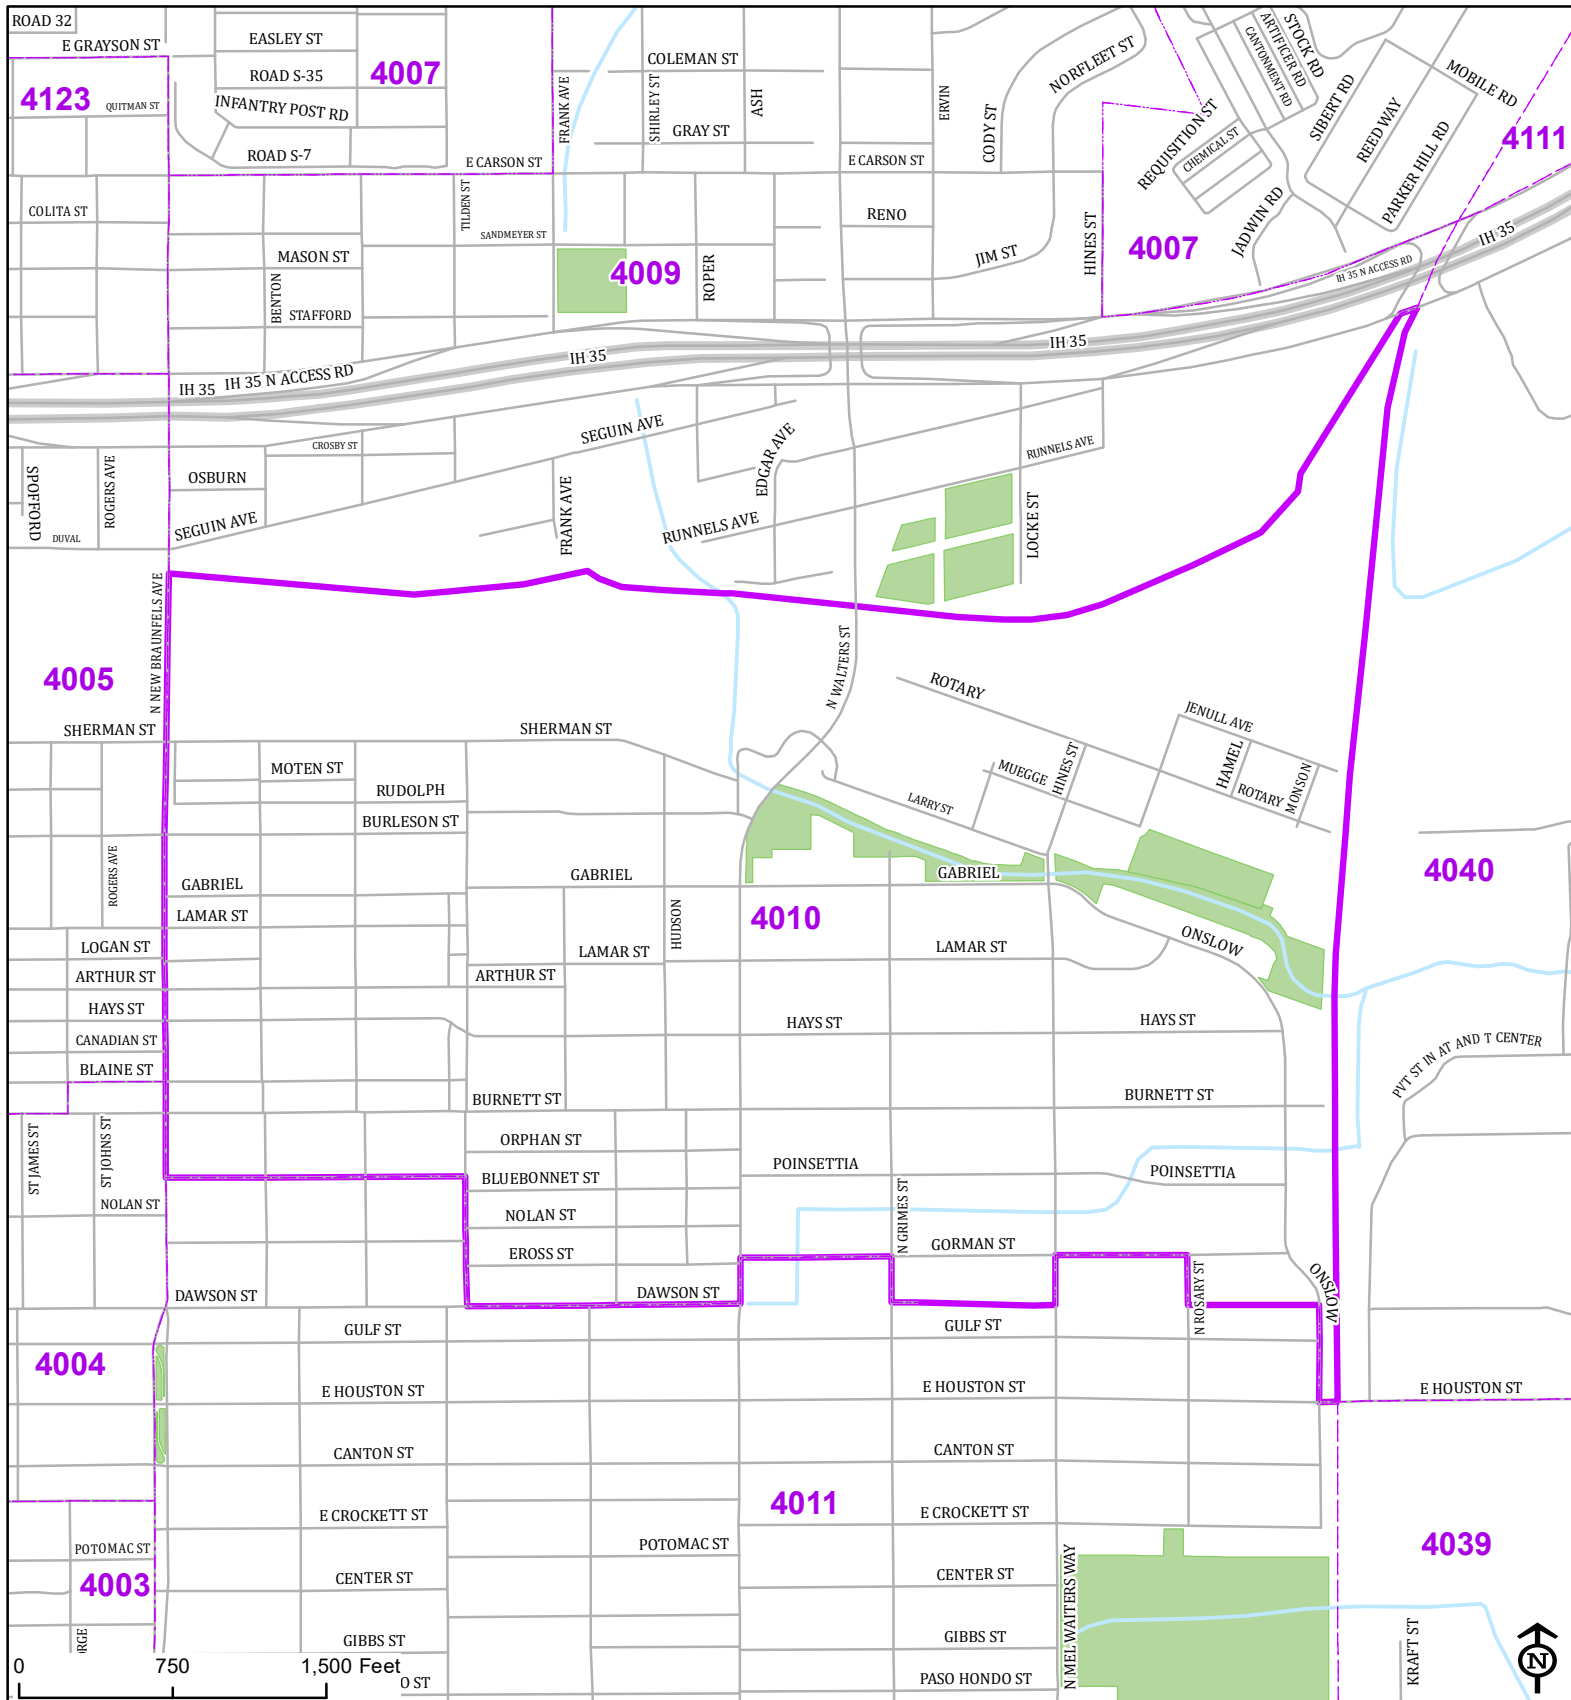

Bexar County

Voter Precinct 4010

Prepared for Bexar County Elections
 1103 S. Frio, Suite 100
 San Antonio, Texas 78207
 Web: elections.bexar.org

Legend
 Streets