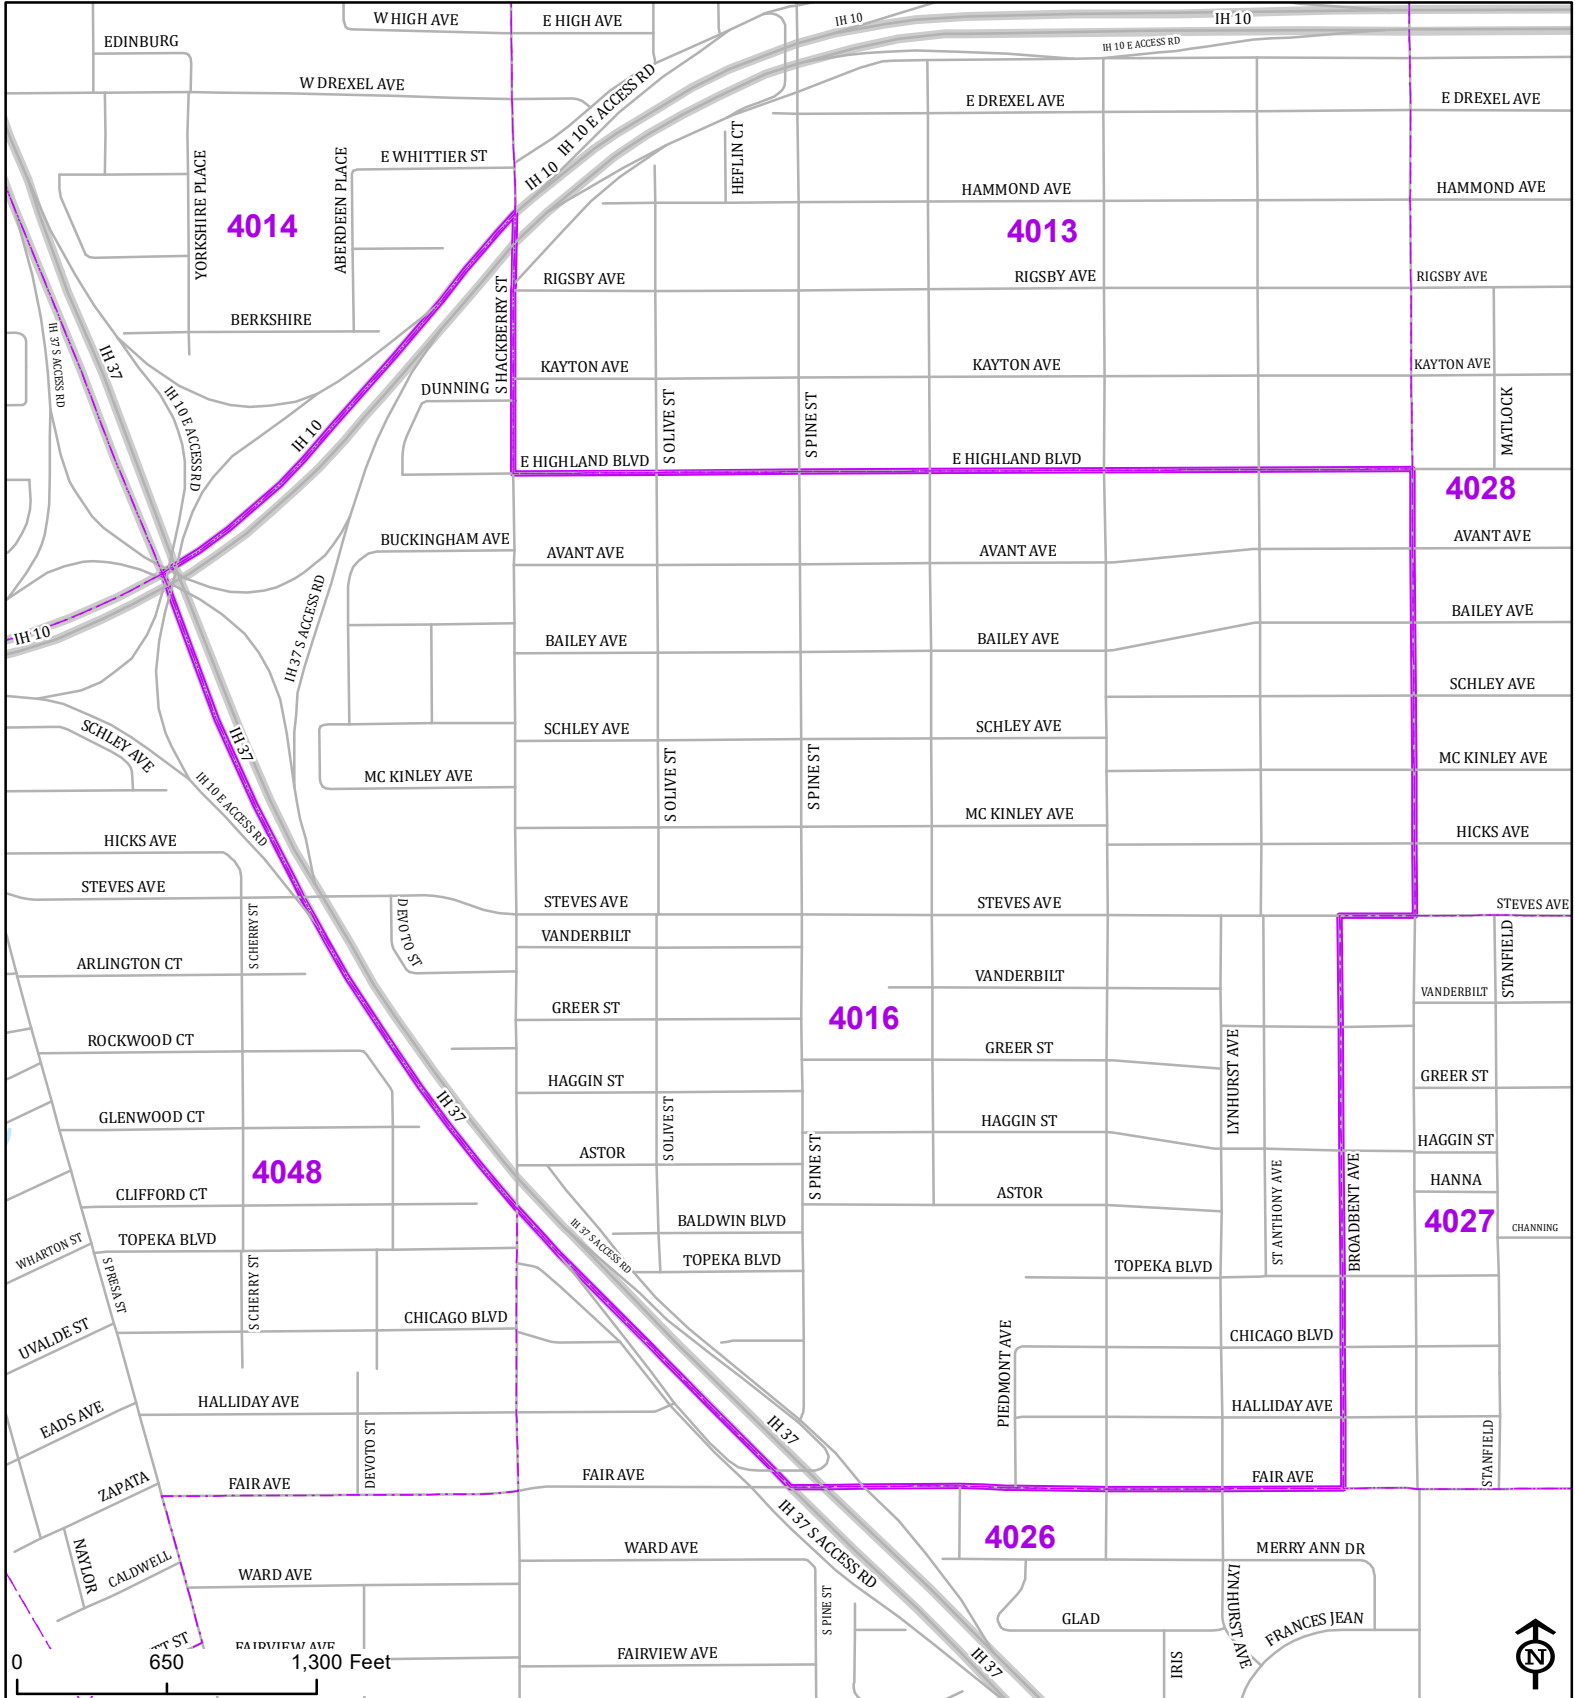

Bexar County

Voter Precinct 4016

Prepared for Bexar County Elections
 1103 S. Frio, Suite 100
 San Antonio, Texas 78207
 Web: elections.bexar.org

Legend
 Streets