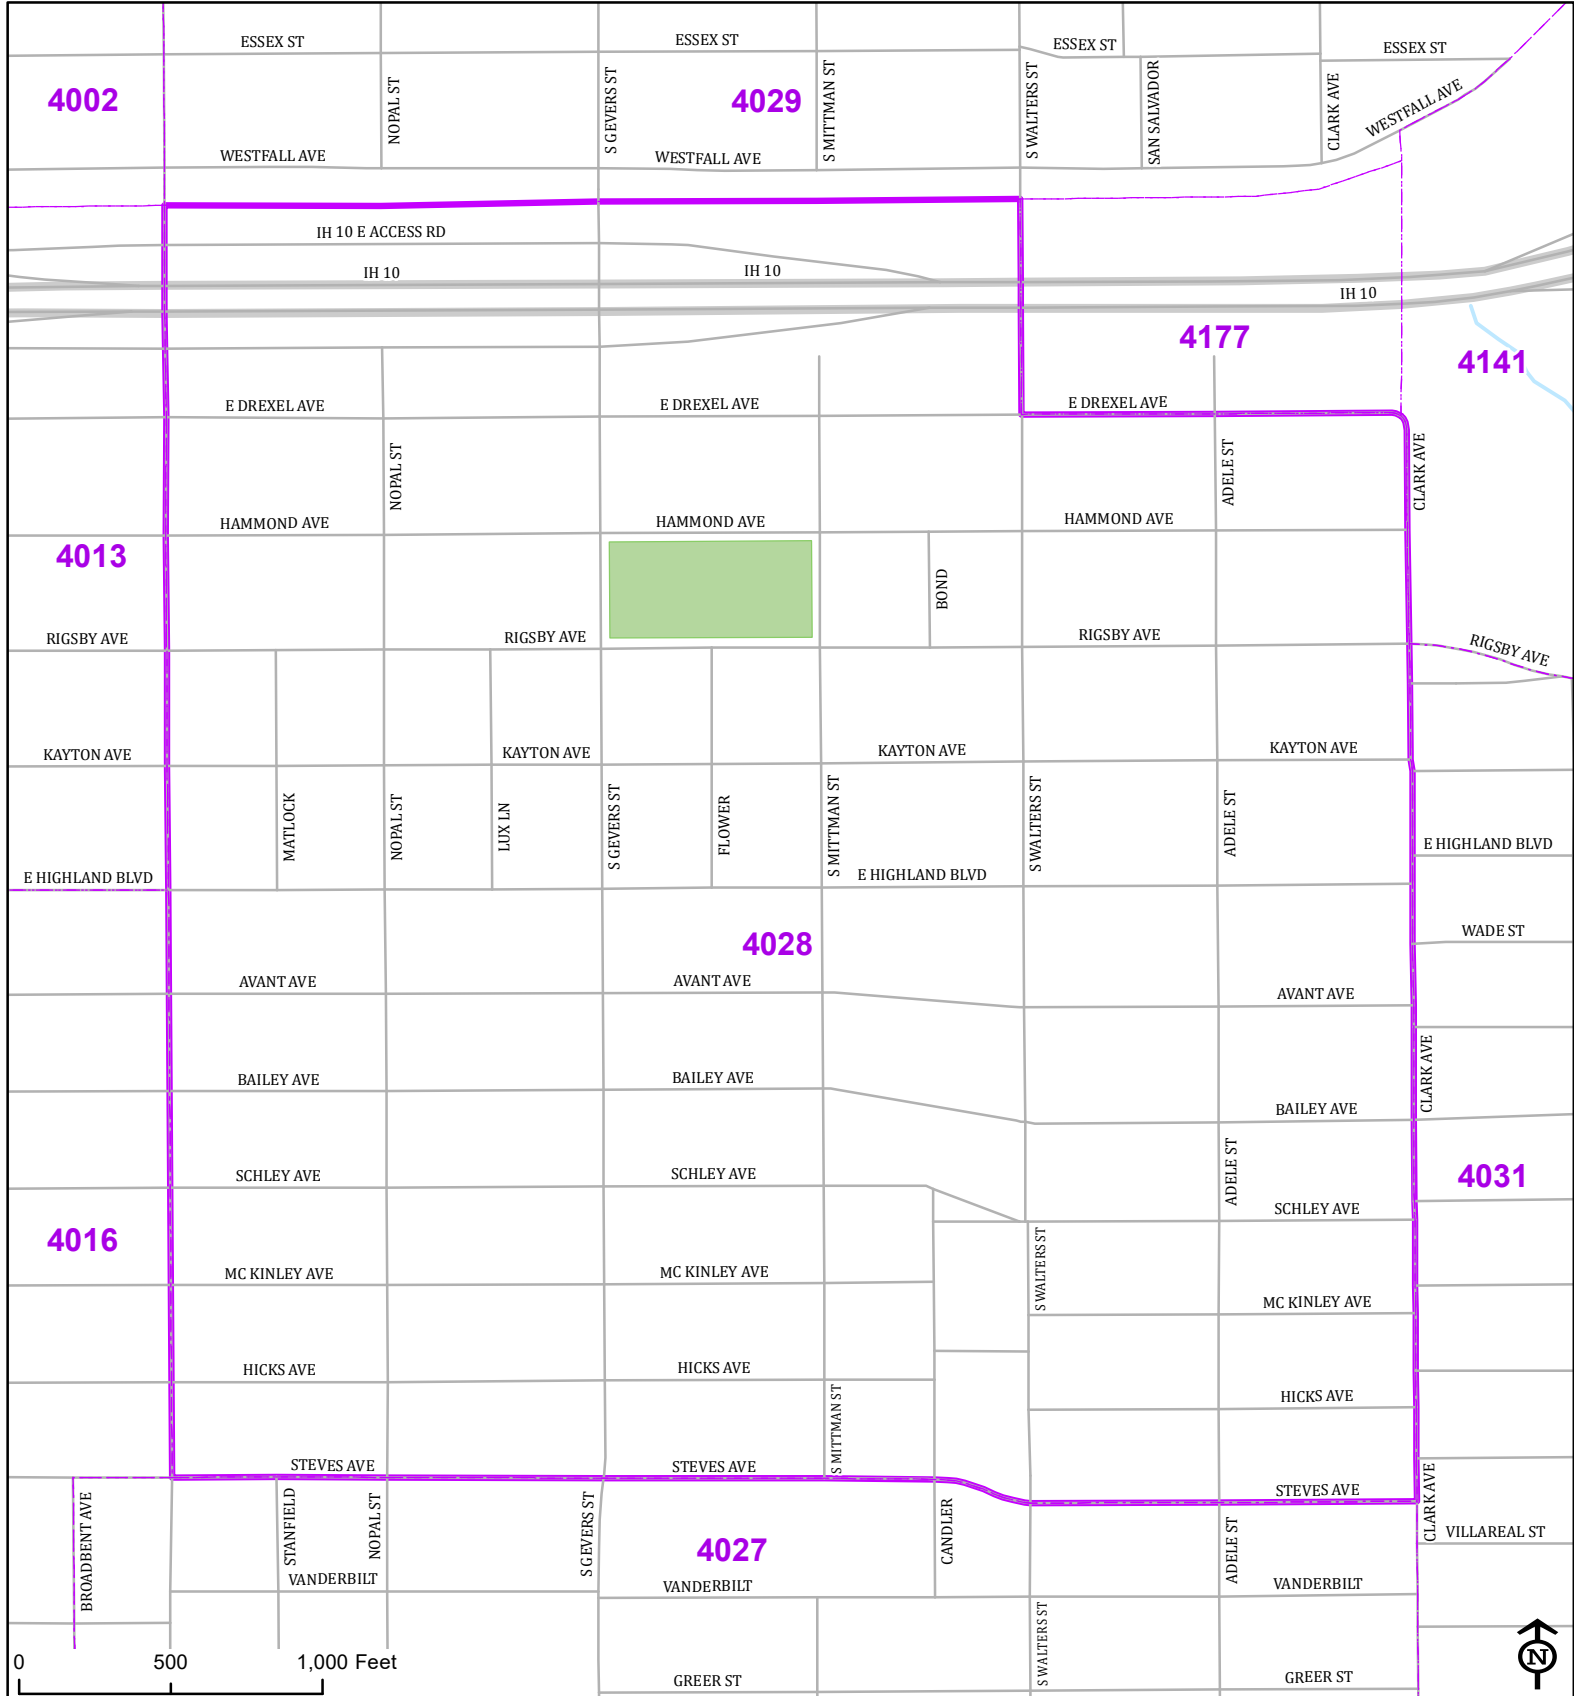

Bexar County

Voter Precinct 4028

Prepared for Bexar County Elections
 1103 S. Frio, Suite 100
 San Antonio, Texas 78207
 Web: elections.bexar.org

Legend
 Streets