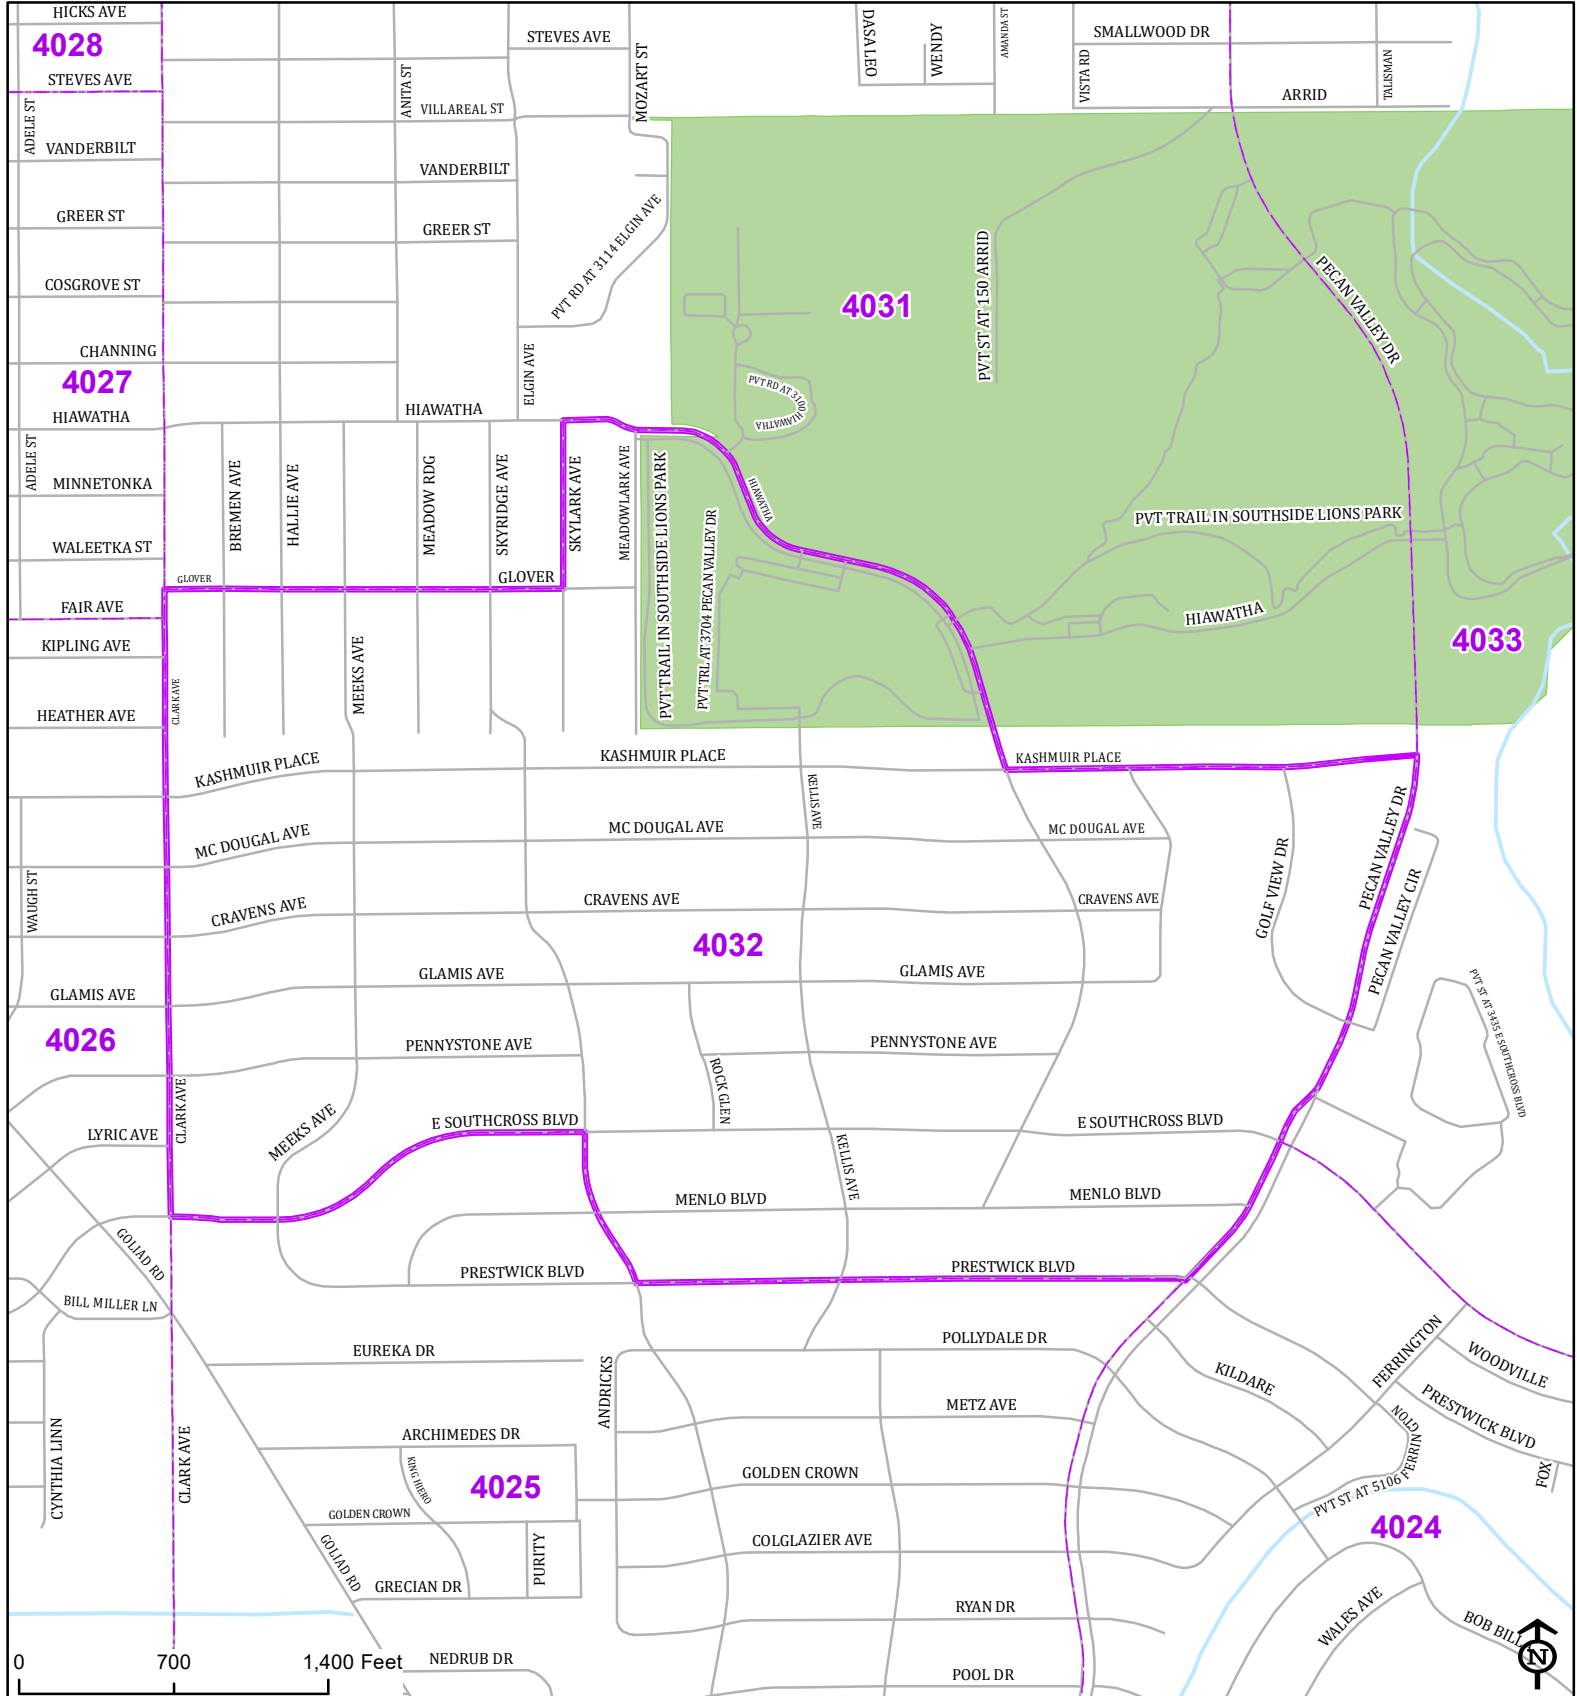

# Bexar County

## Voter Precinct 4032

Prepared for Bexar County Elections  
 1103 S. Frio, Suite 100  
 San Antonio, Texas 78207  
 Web: [elections.bexar.org](http://elections.bexar.org)

**Legend**  
 Streets