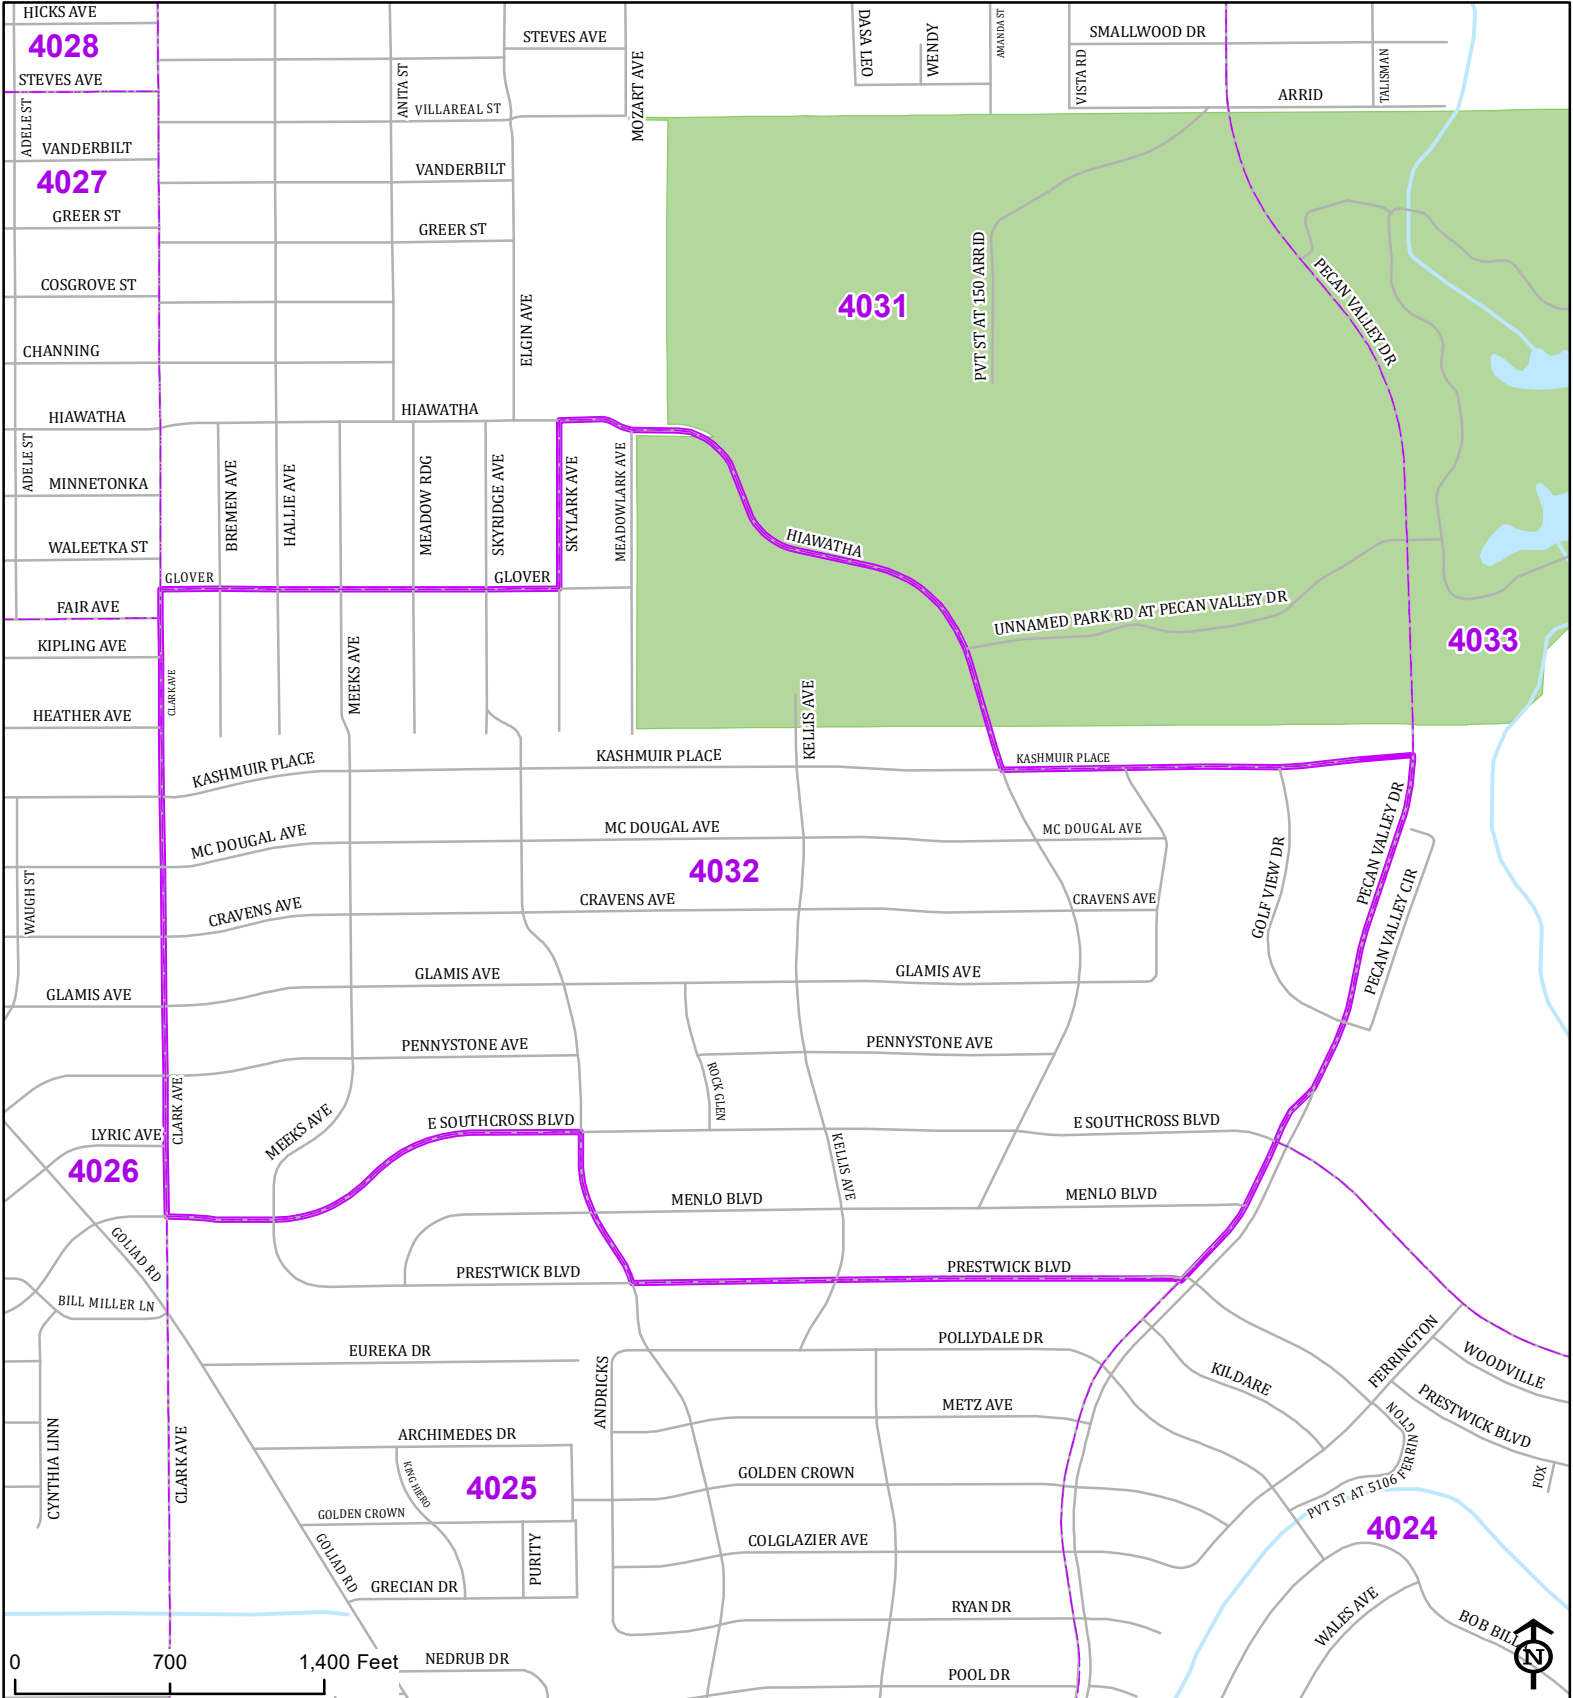

Bexar County

Voter Precinct 4032

Prepared for Bexar County Elections
 1103 S. Frio, Suite 100
 San Antonio, Texas 78207
 Web: elections.bexar.org

Legend
 Streets