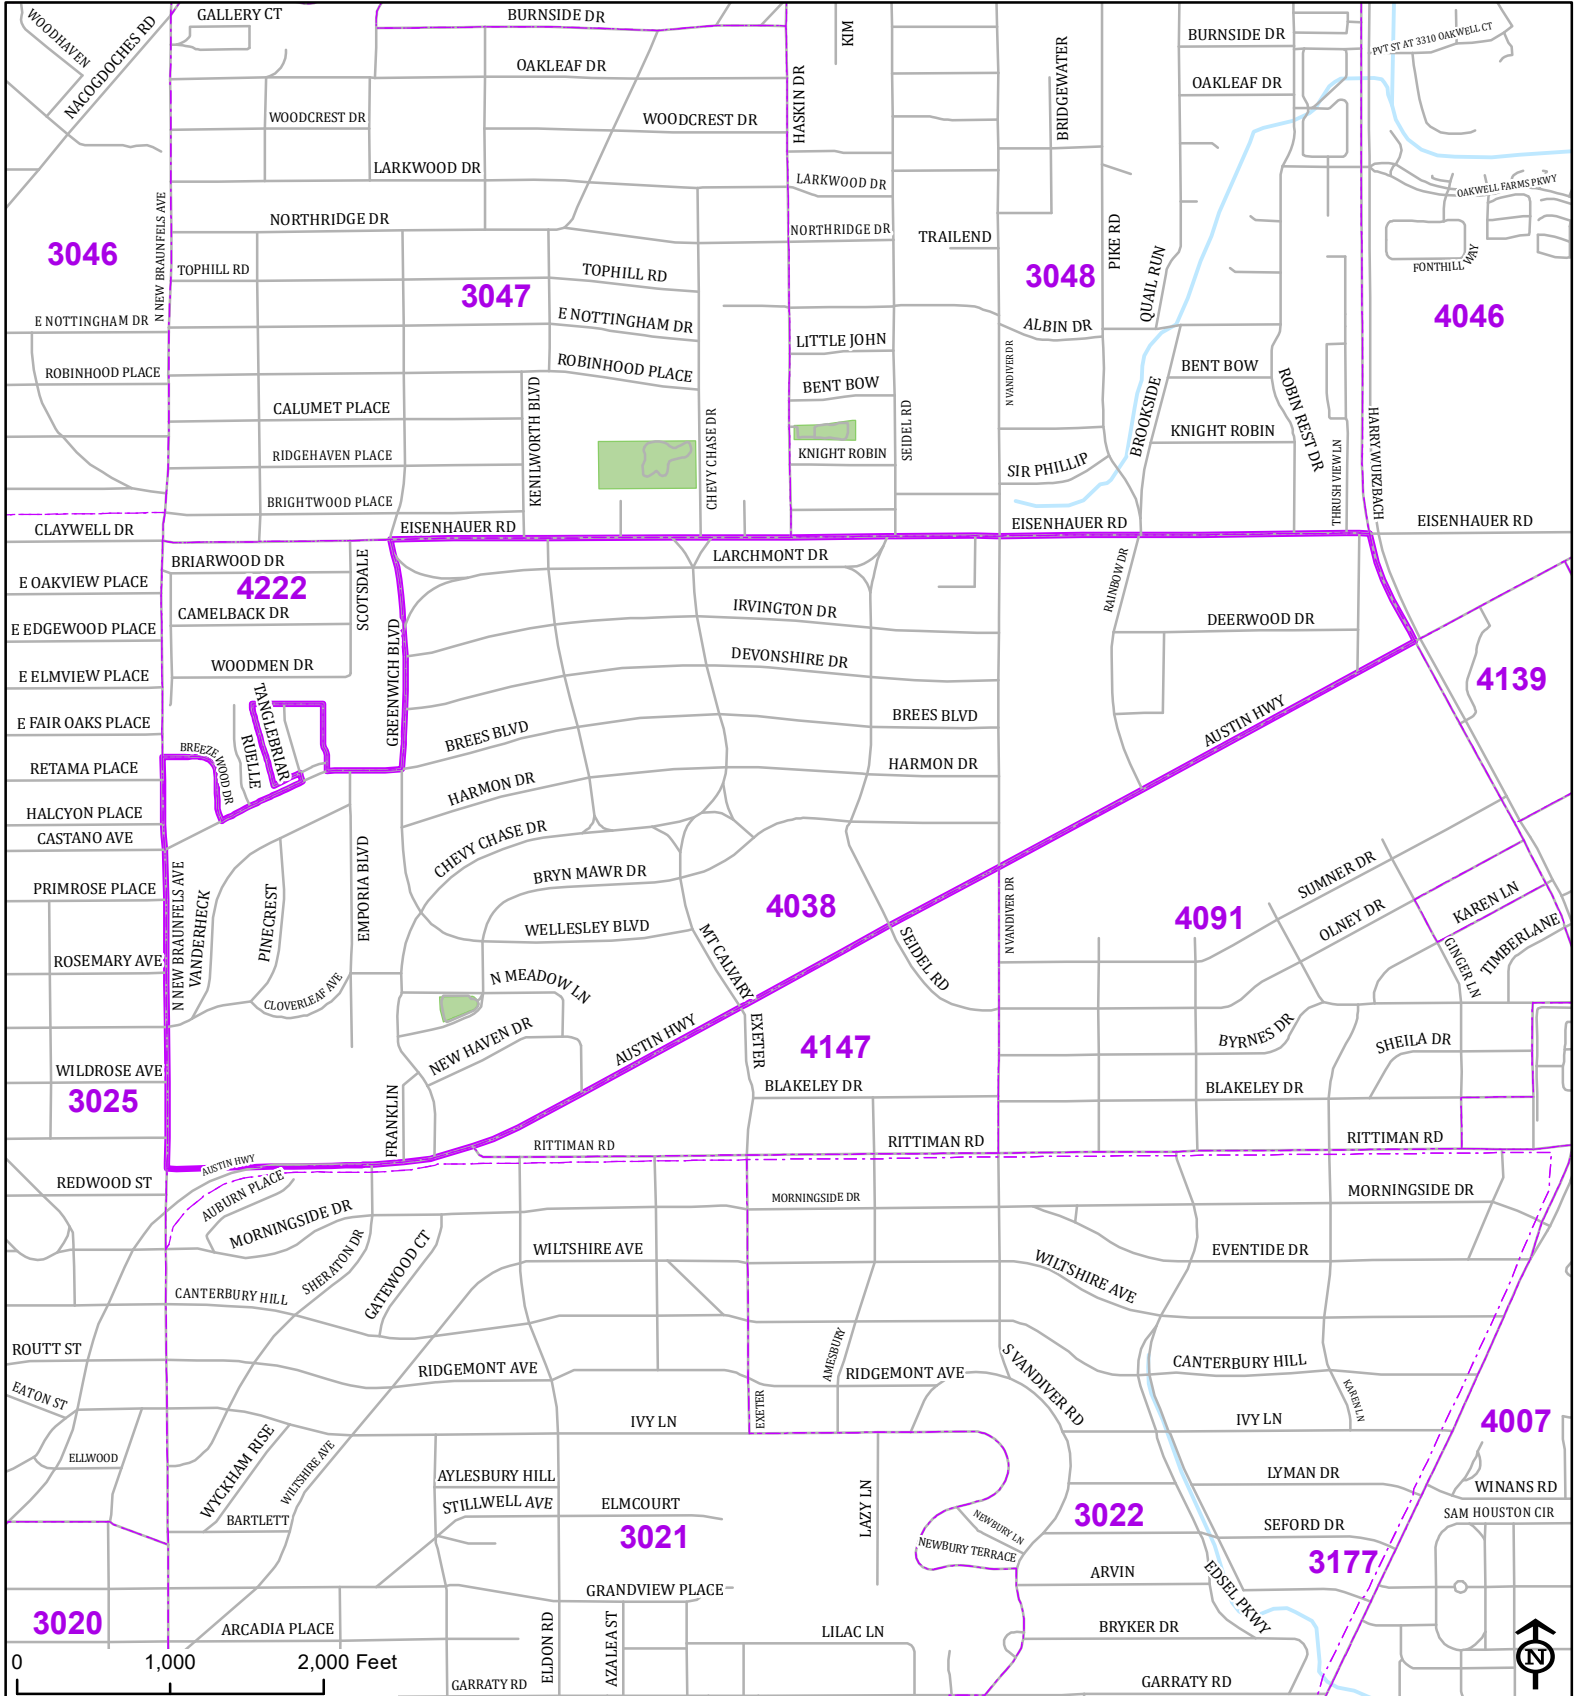

Bexar County

Voter Precinct 4038

Prepared for Bexar County Elections
 1103 S. Frio, Suite 100
 San Antonio, Texas 78207
 Web: elections.bexar.org

Legend
 Streets