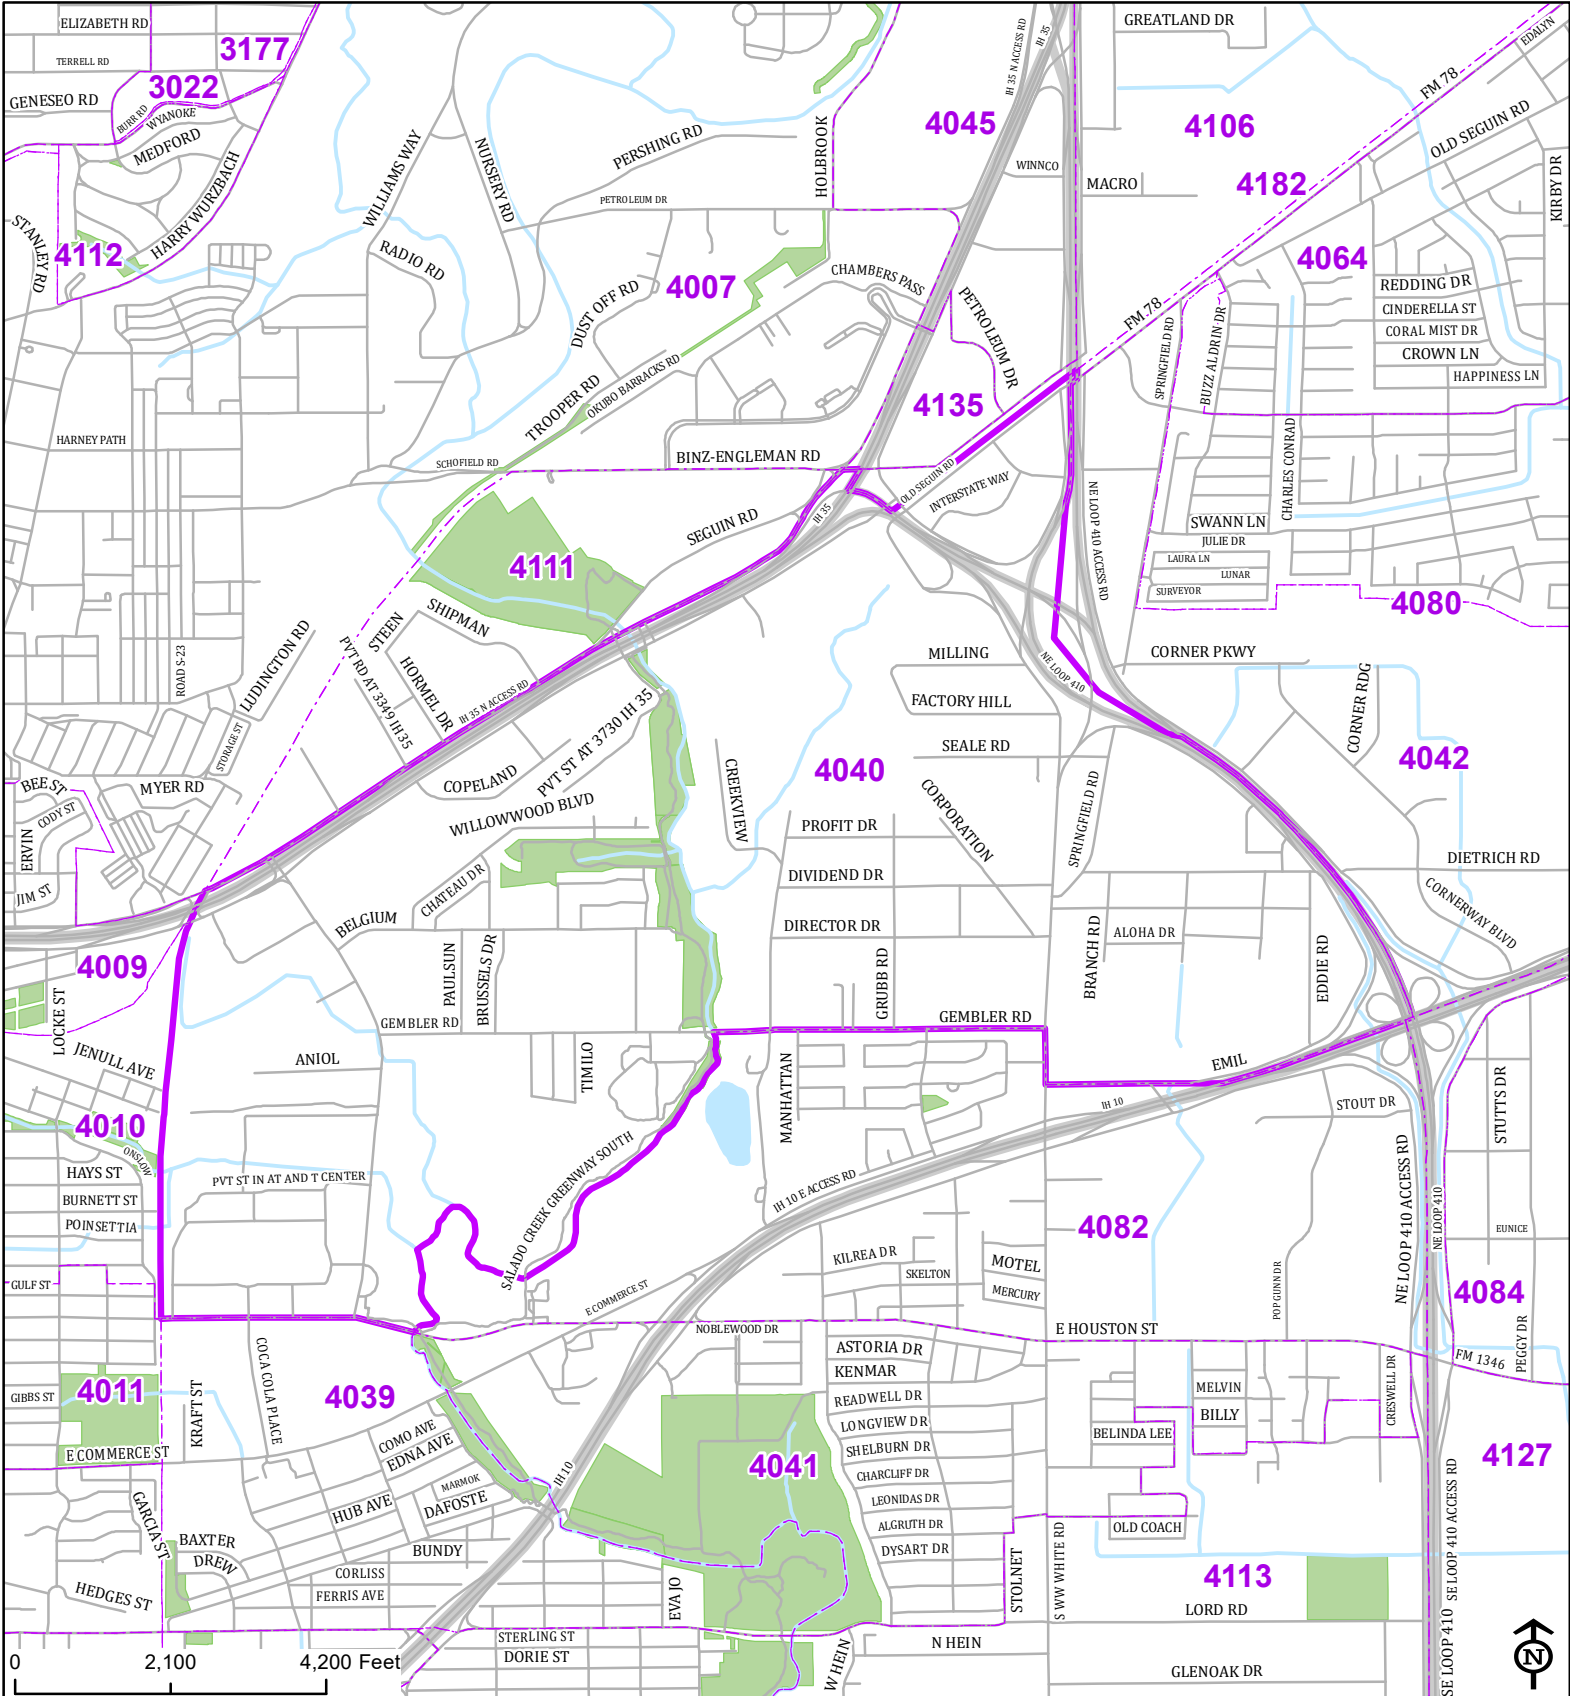

Bexar County

Voter Precinct 4040

Prepared for Bexar County Elections
 1103 S. Frio, Suite 100
 San Antonio, Texas 78207
 Web: elections.bexar.org

Legend
 Streets