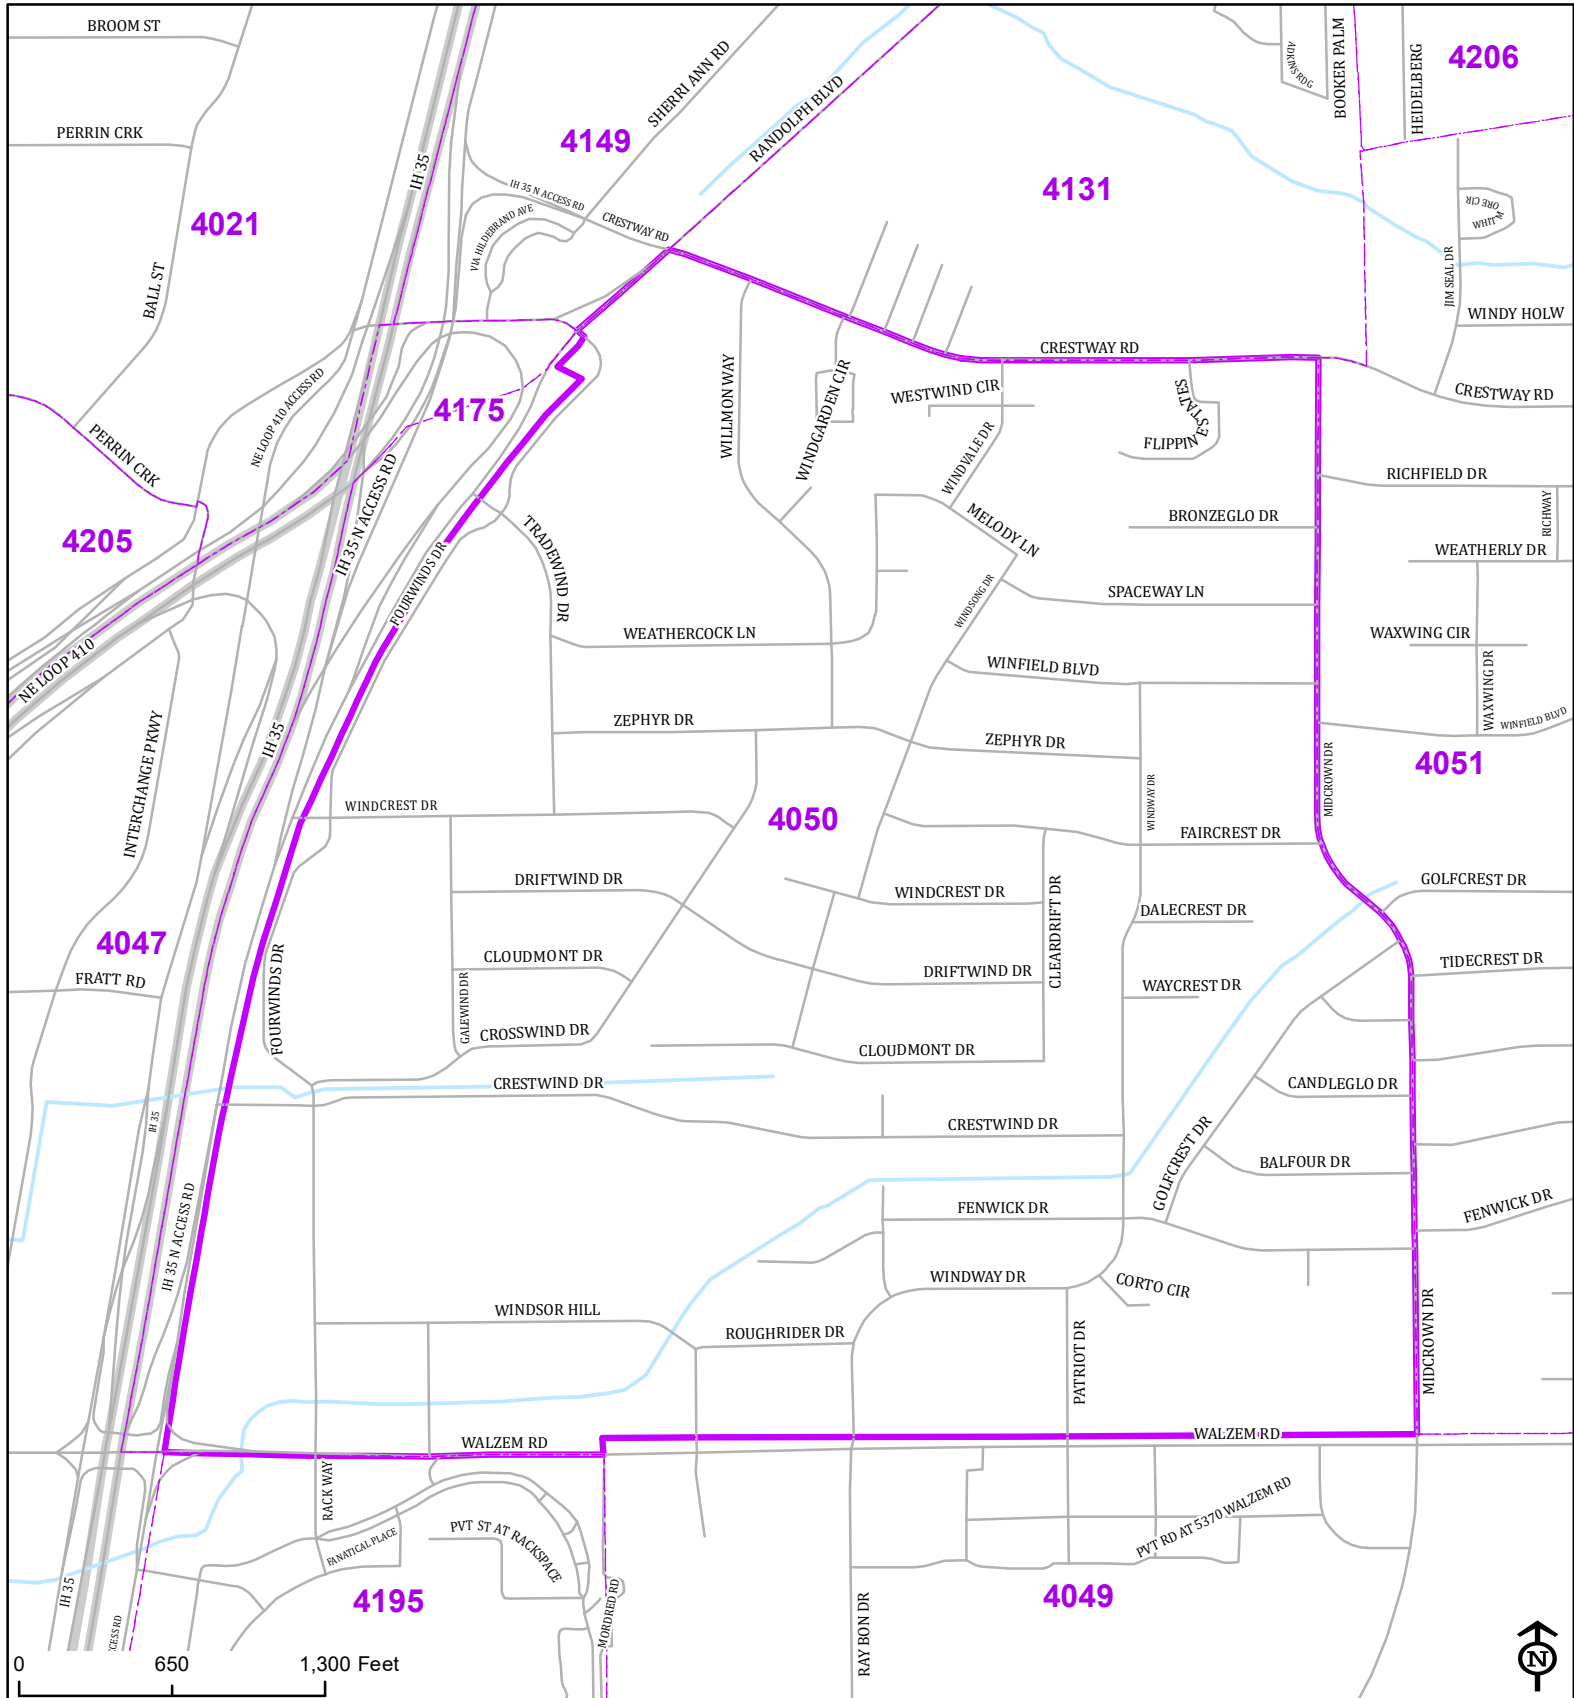

Bexar County

Voter Precinct 4050

Prepared for Bexar County Elections
 1103 S. Frio, Suite 100
 San Antonio, Texas 78207
 Web: elections.bexar.org

Legend
 Streets