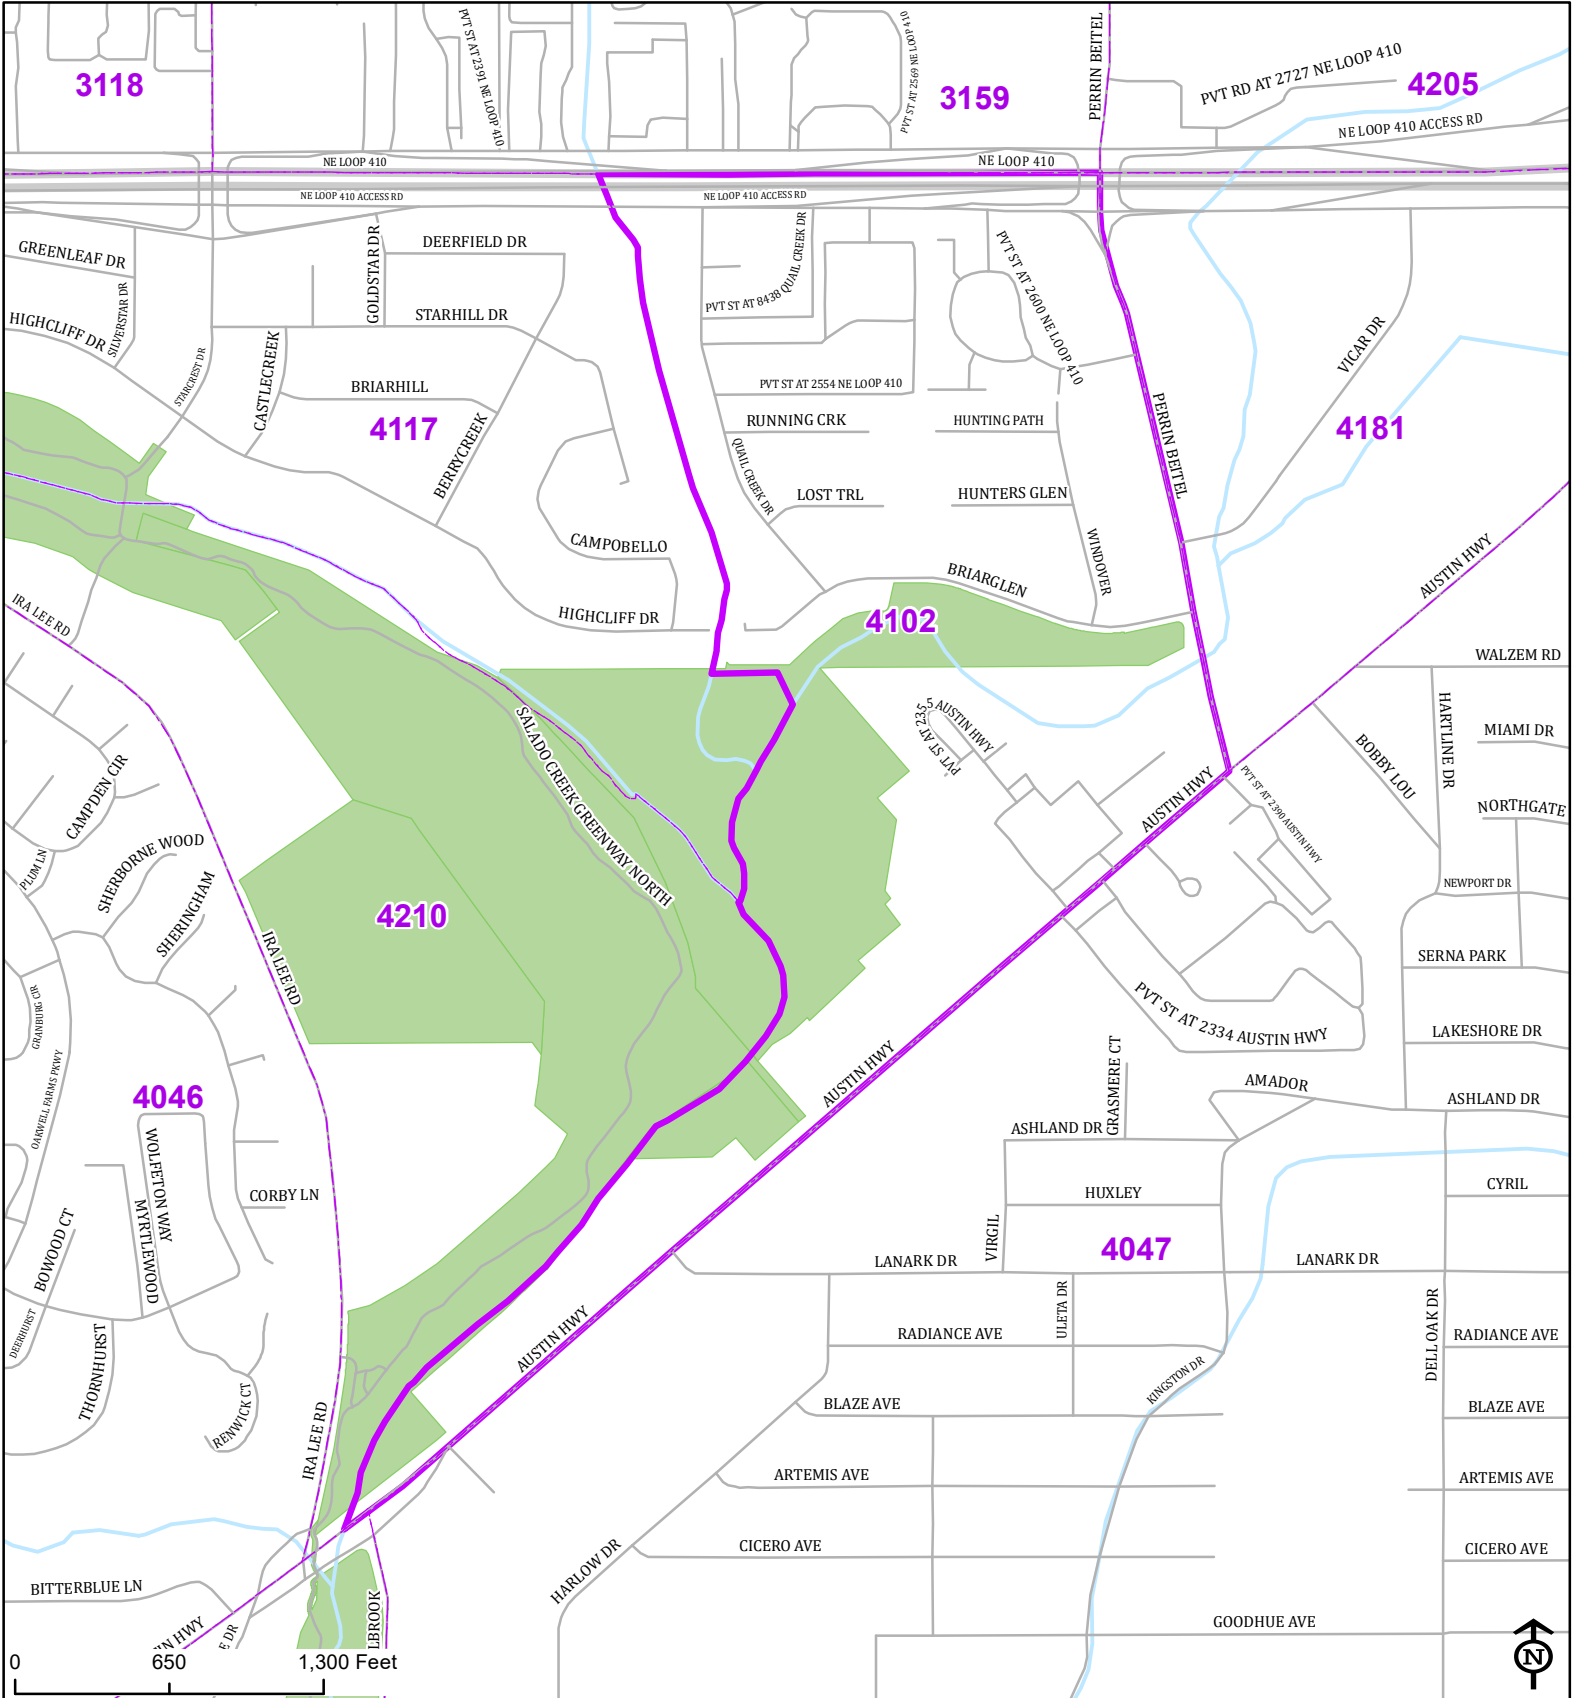

Bexar County

Voter Precinct 4102

Prepared for Bexar County Elections
 1103 S. Frio, Suite 100
 San Antonio, Texas 78207
 Web: elections.bexar.org

Legend
 Streets