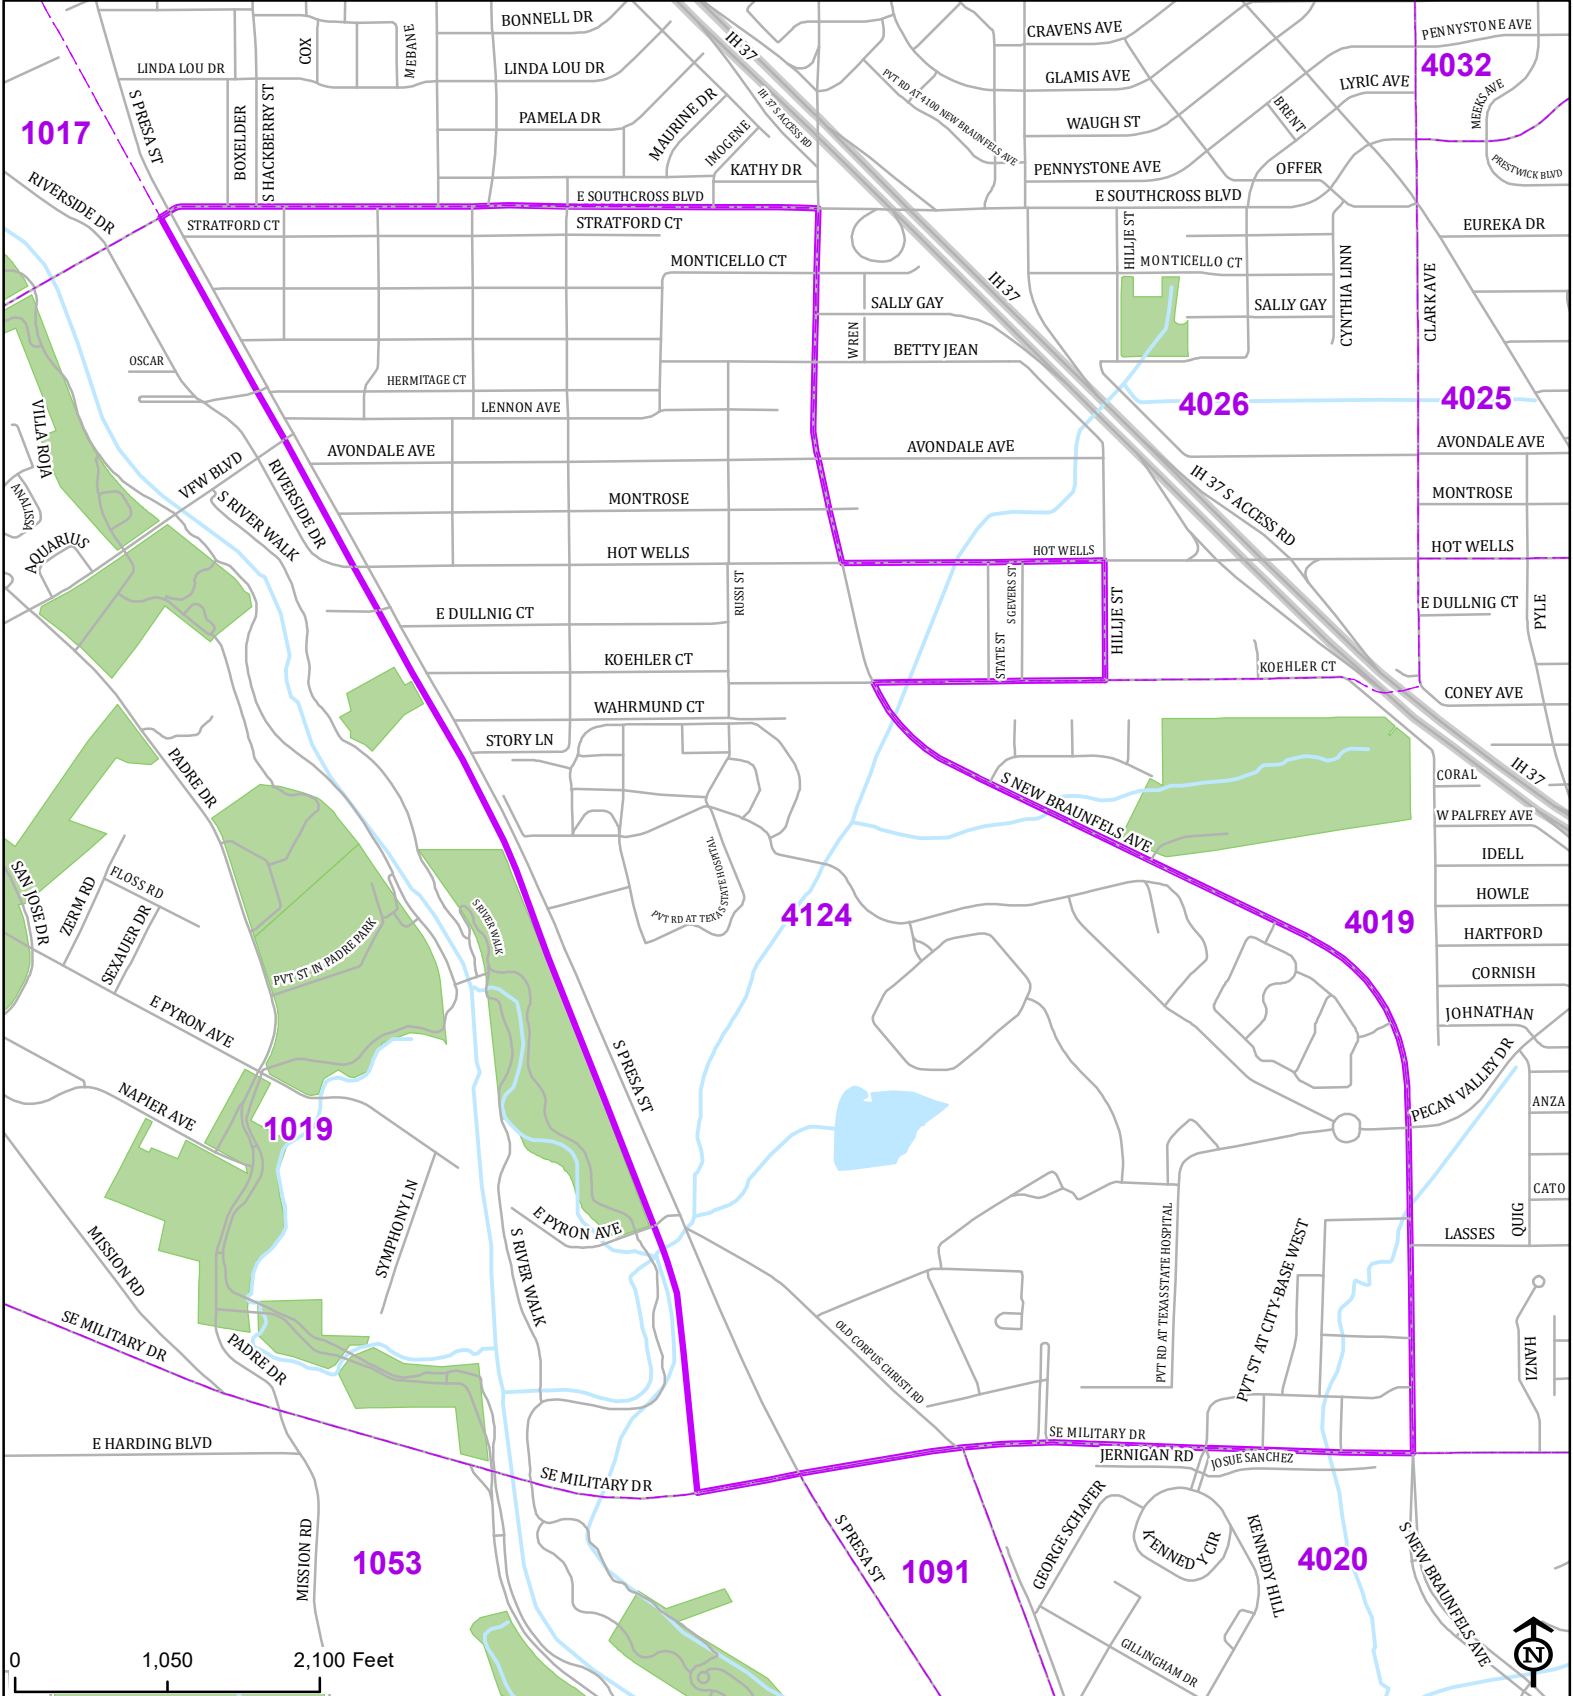

Bexar County

Voter Precinct 4124

0 1,050 2,100 Feet

Prepared for Bexar County Elections
 1103 S. Frio, Suite 100
 San Antonio, Texas 78207
 Web: elections.bexar.org

Legend
 Streets