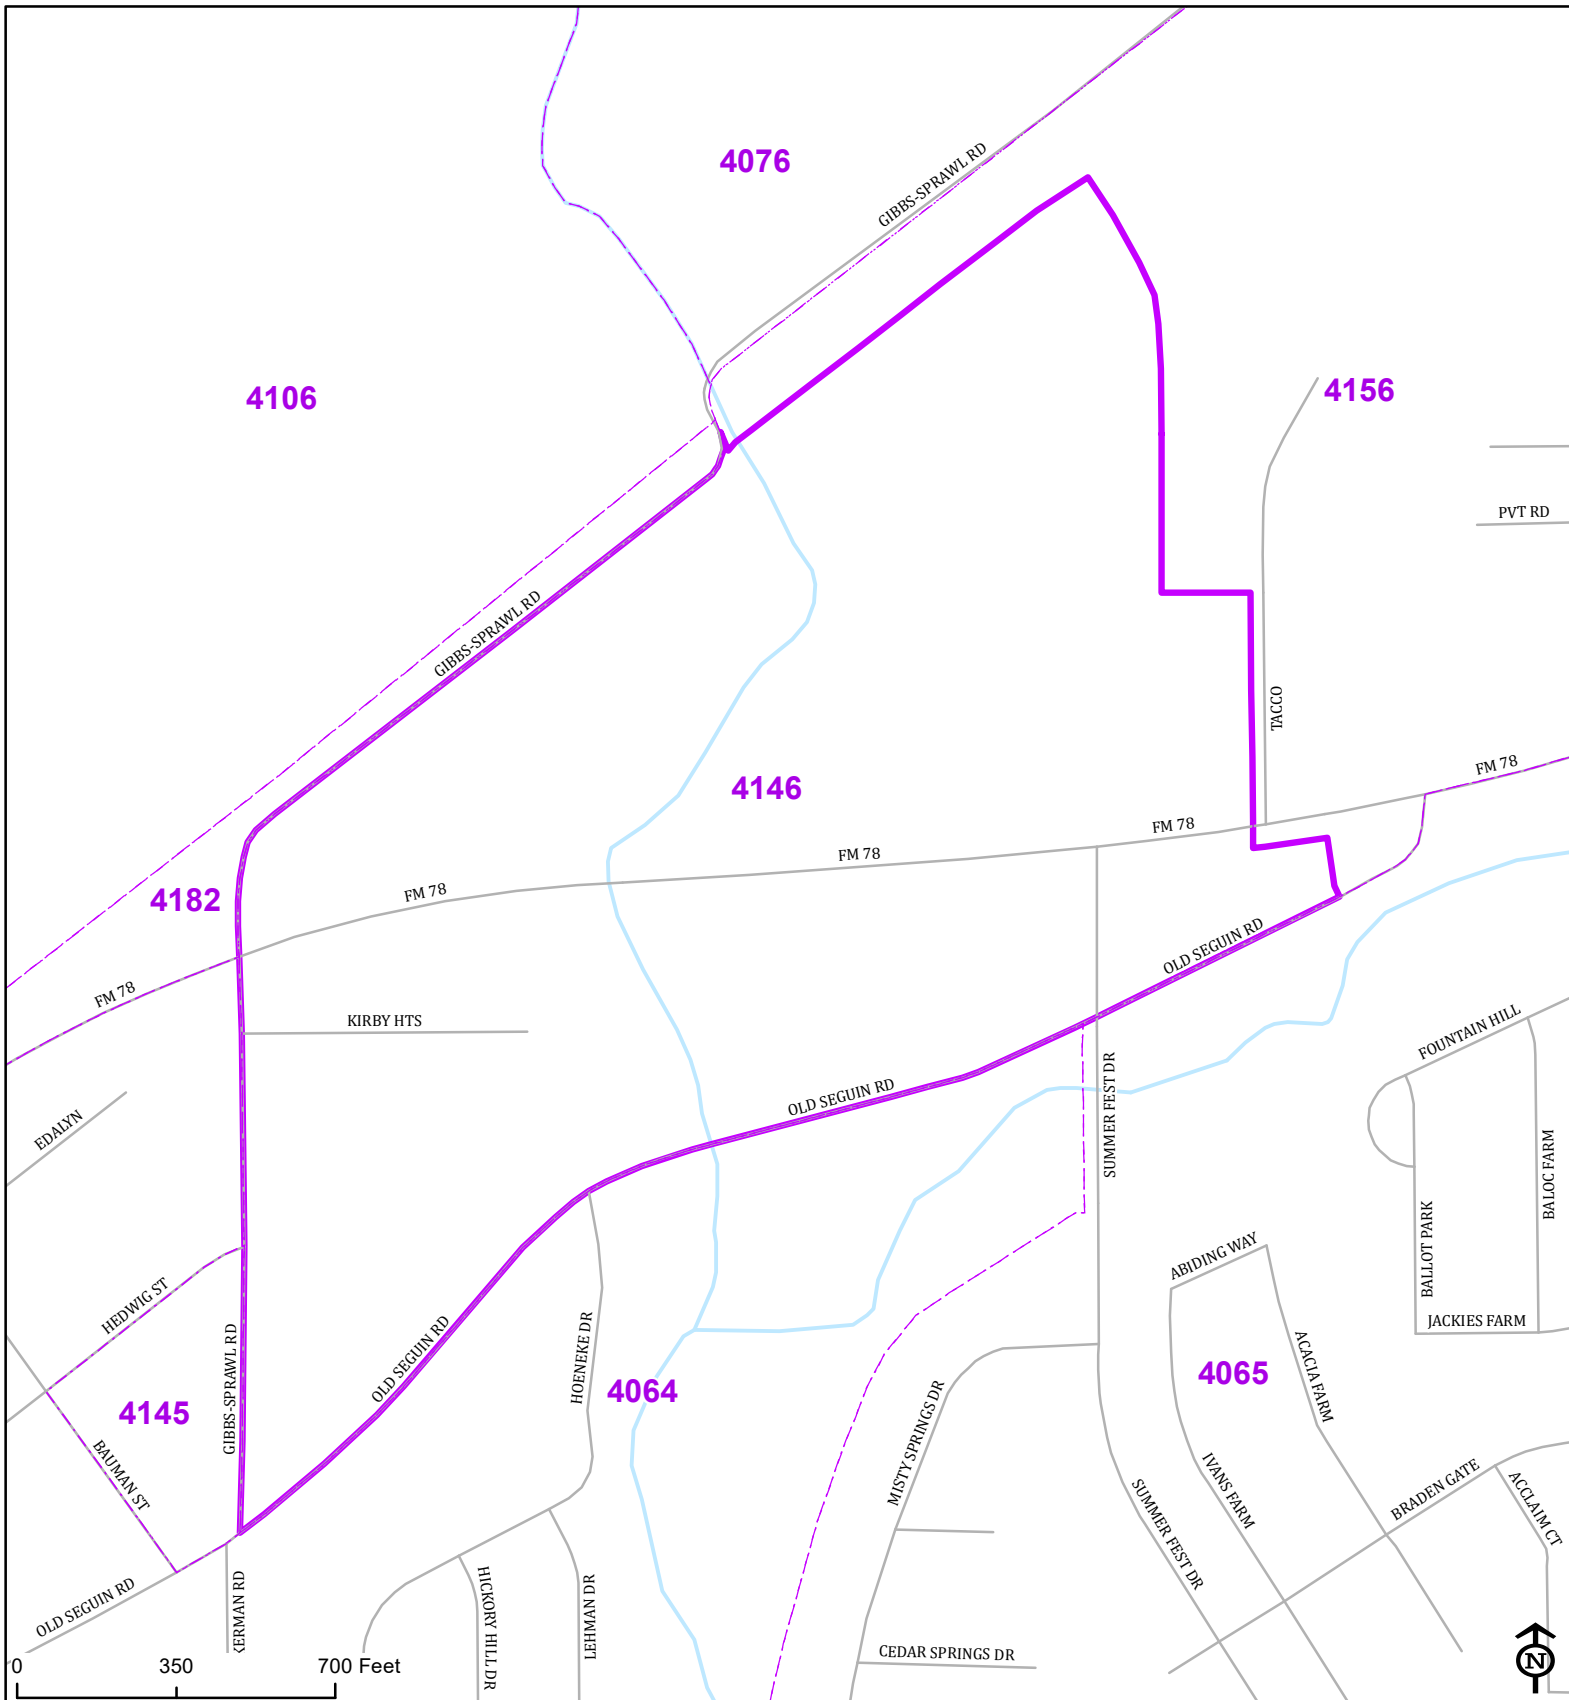

Bexar County

Voter Precinct 4146

Prepared for Bexar County Elections
 1103 S. Frio, Suite 100
 San Antonio, Texas 78207
 Web: elections.bexar.org

Legend

 Streets