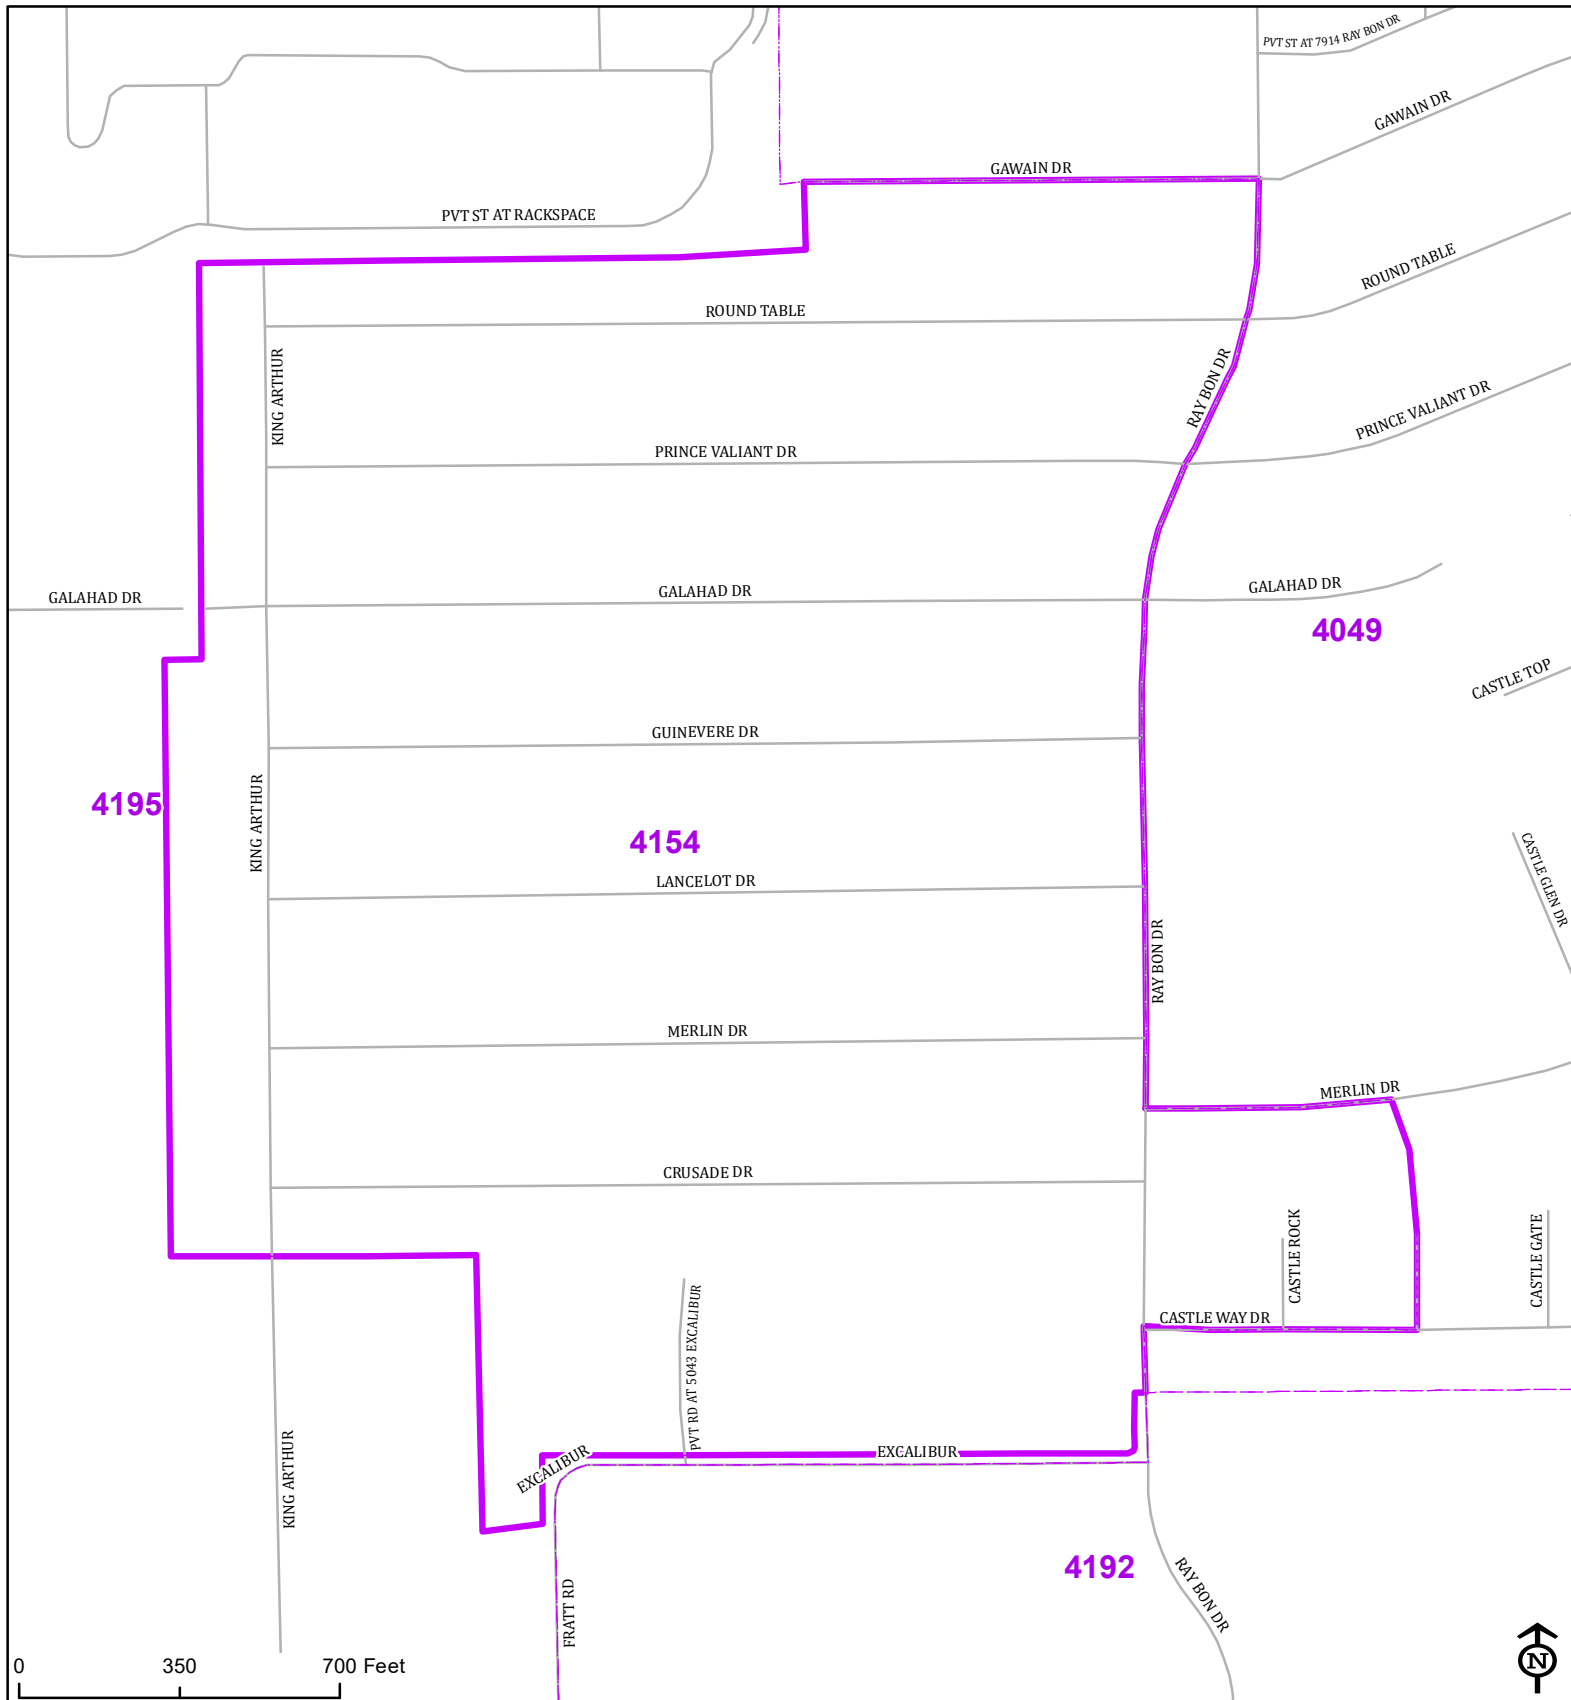

# Bexar County

## Voter Precinct 4154

0 350 700 Feet

Prepared for Bexar County Elections  
1103 S. Frio, Suite 100  
San Antonio, Texas 78207  
Web: [elections.bexar.org](http://elections.bexar.org)

### Legend

 Streets