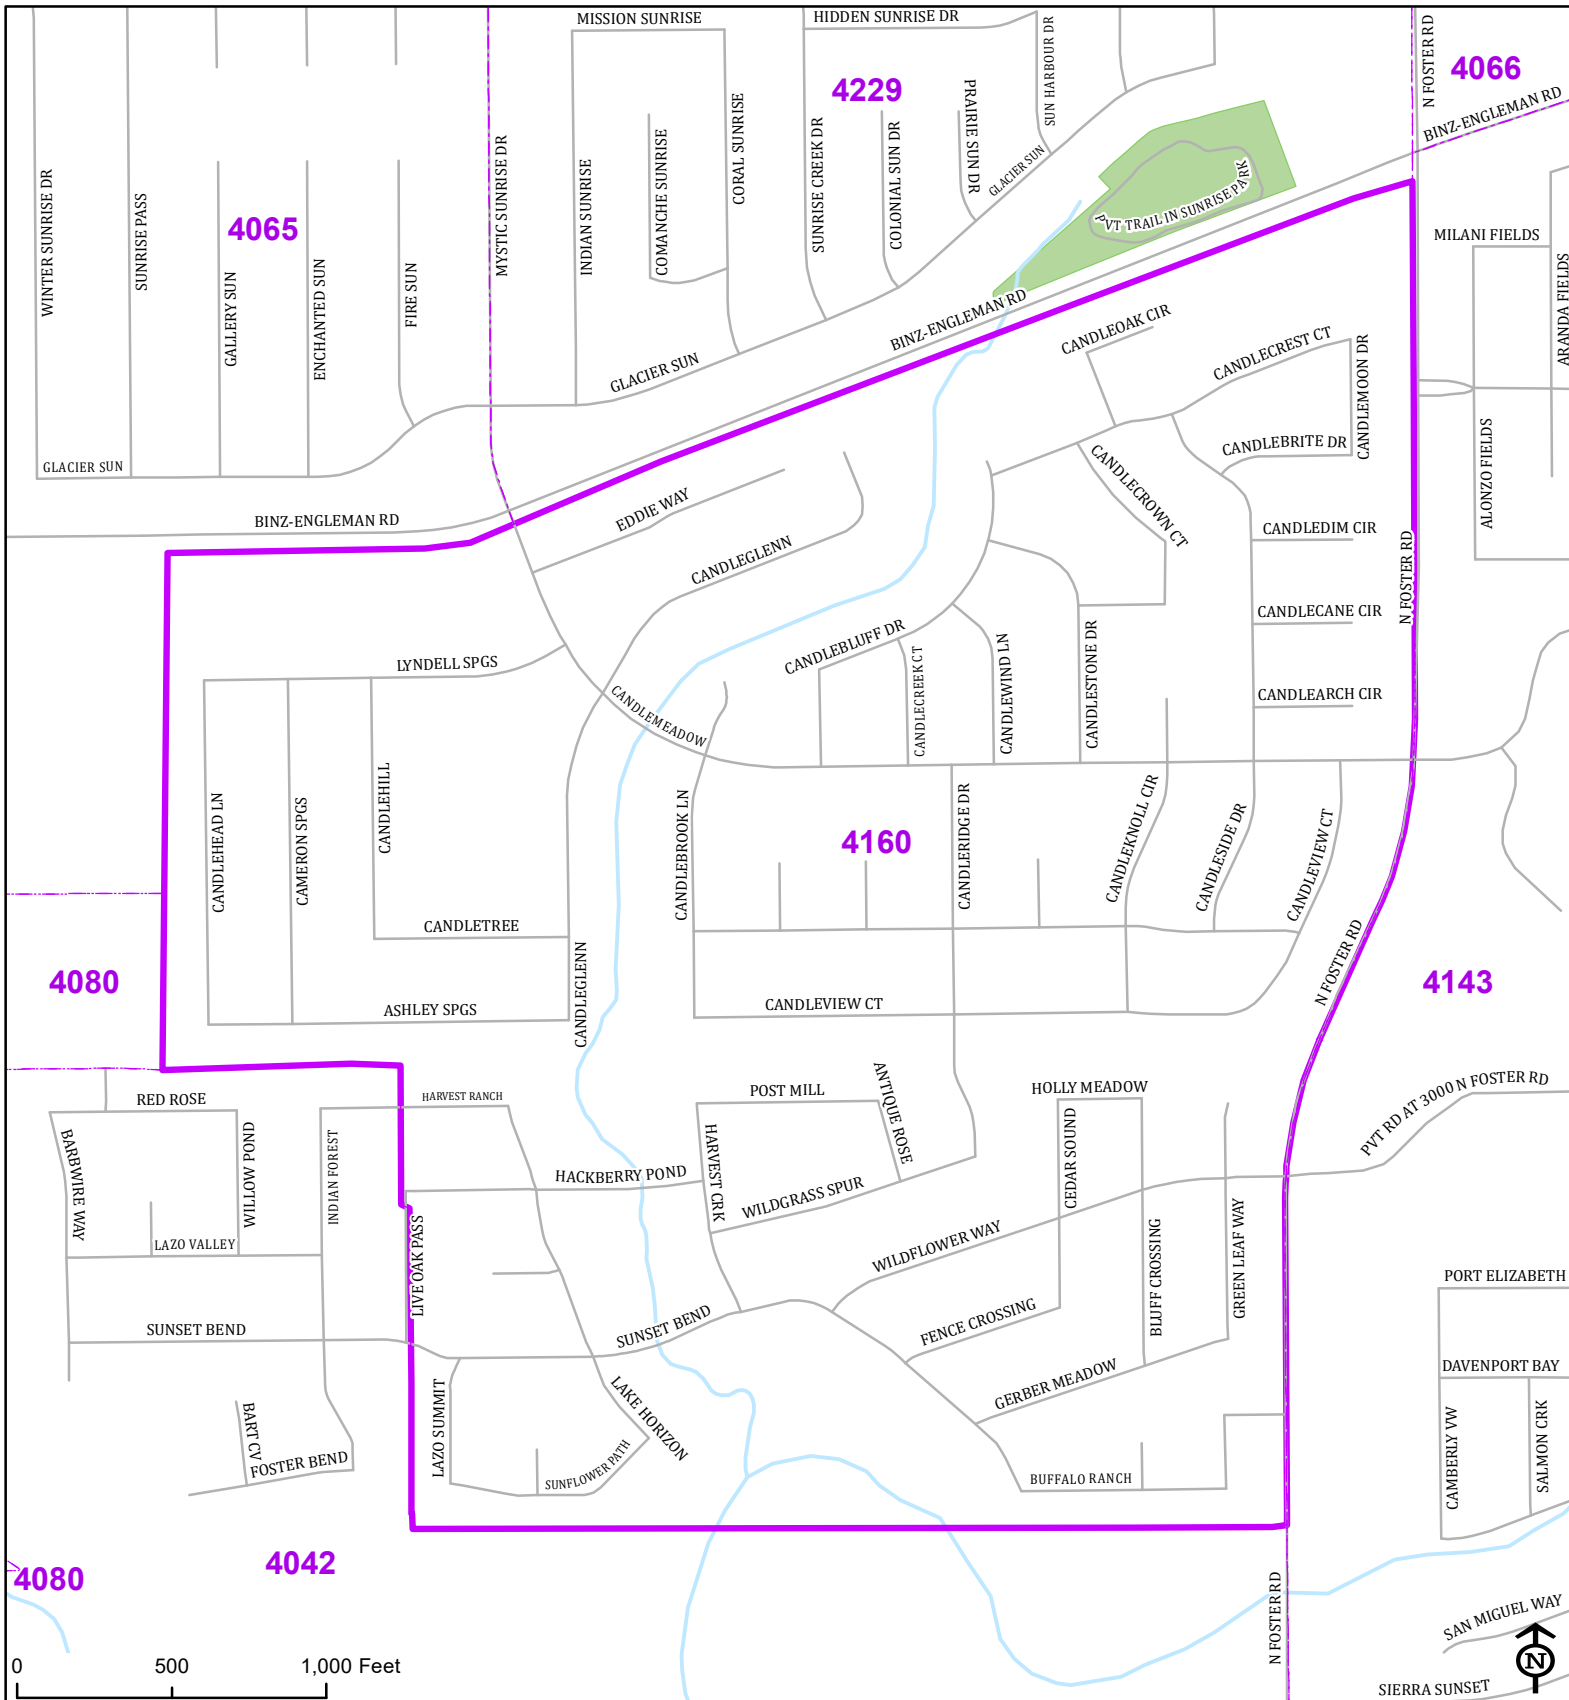

Bexar County

Voter Precinct 4160

Prepared for Bexar County Elections
 1103 S. Frio, Suite 100
 San Antonio, Texas 78207
 Web: elections.bexar.org

Legend
 Streets