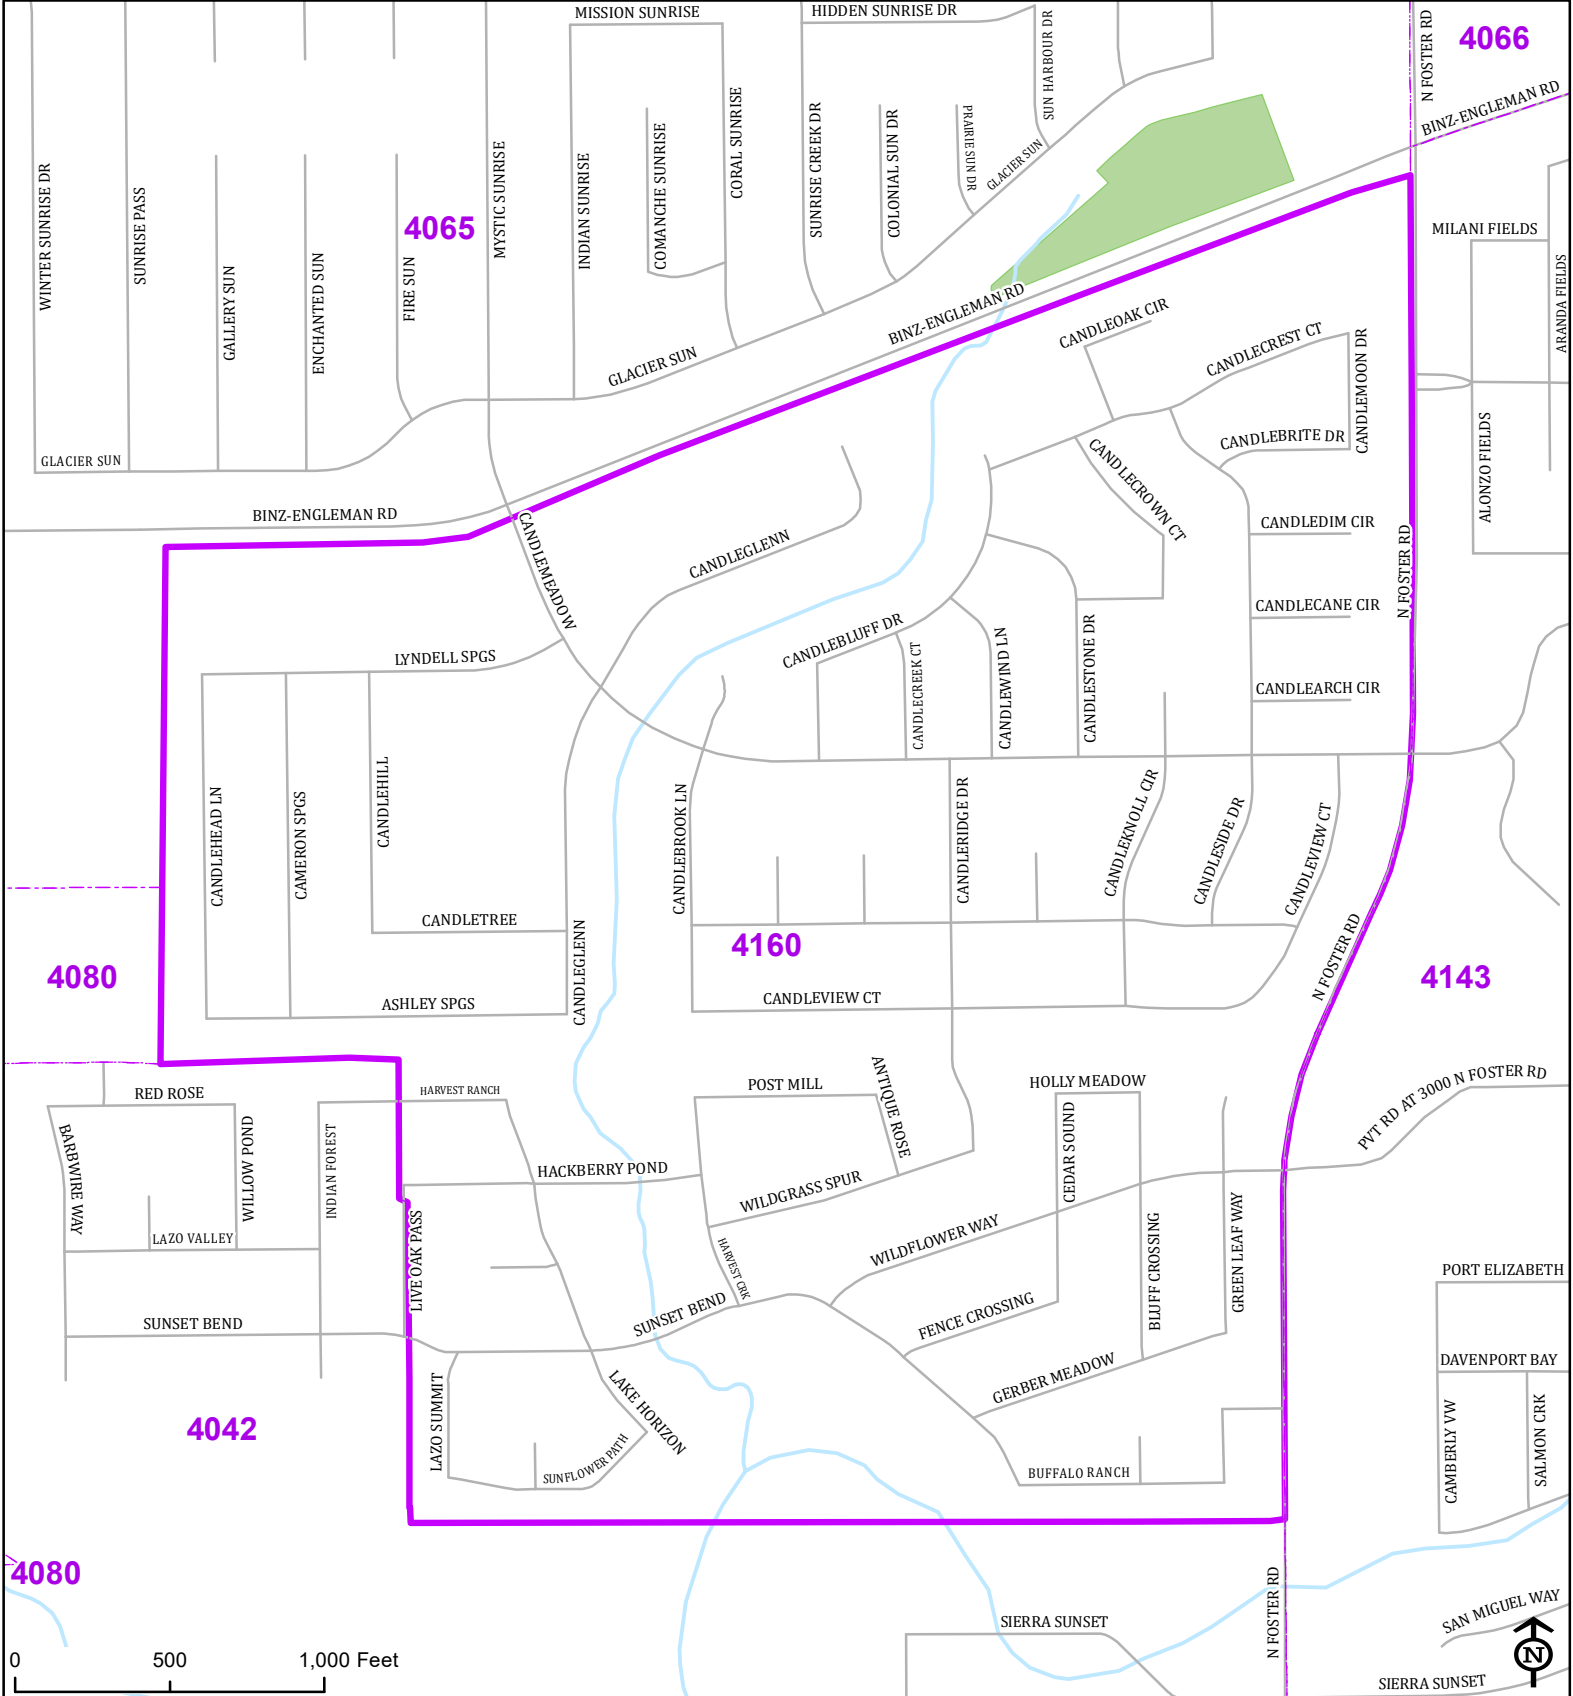

Bexar County

Voter Precinct 4160

Prepared for Bexar County Elections
 1103 S. Frio, Suite 100
 San Antonio, Texas 78207
 Web: elections.bexar.org

Legend
 Streets