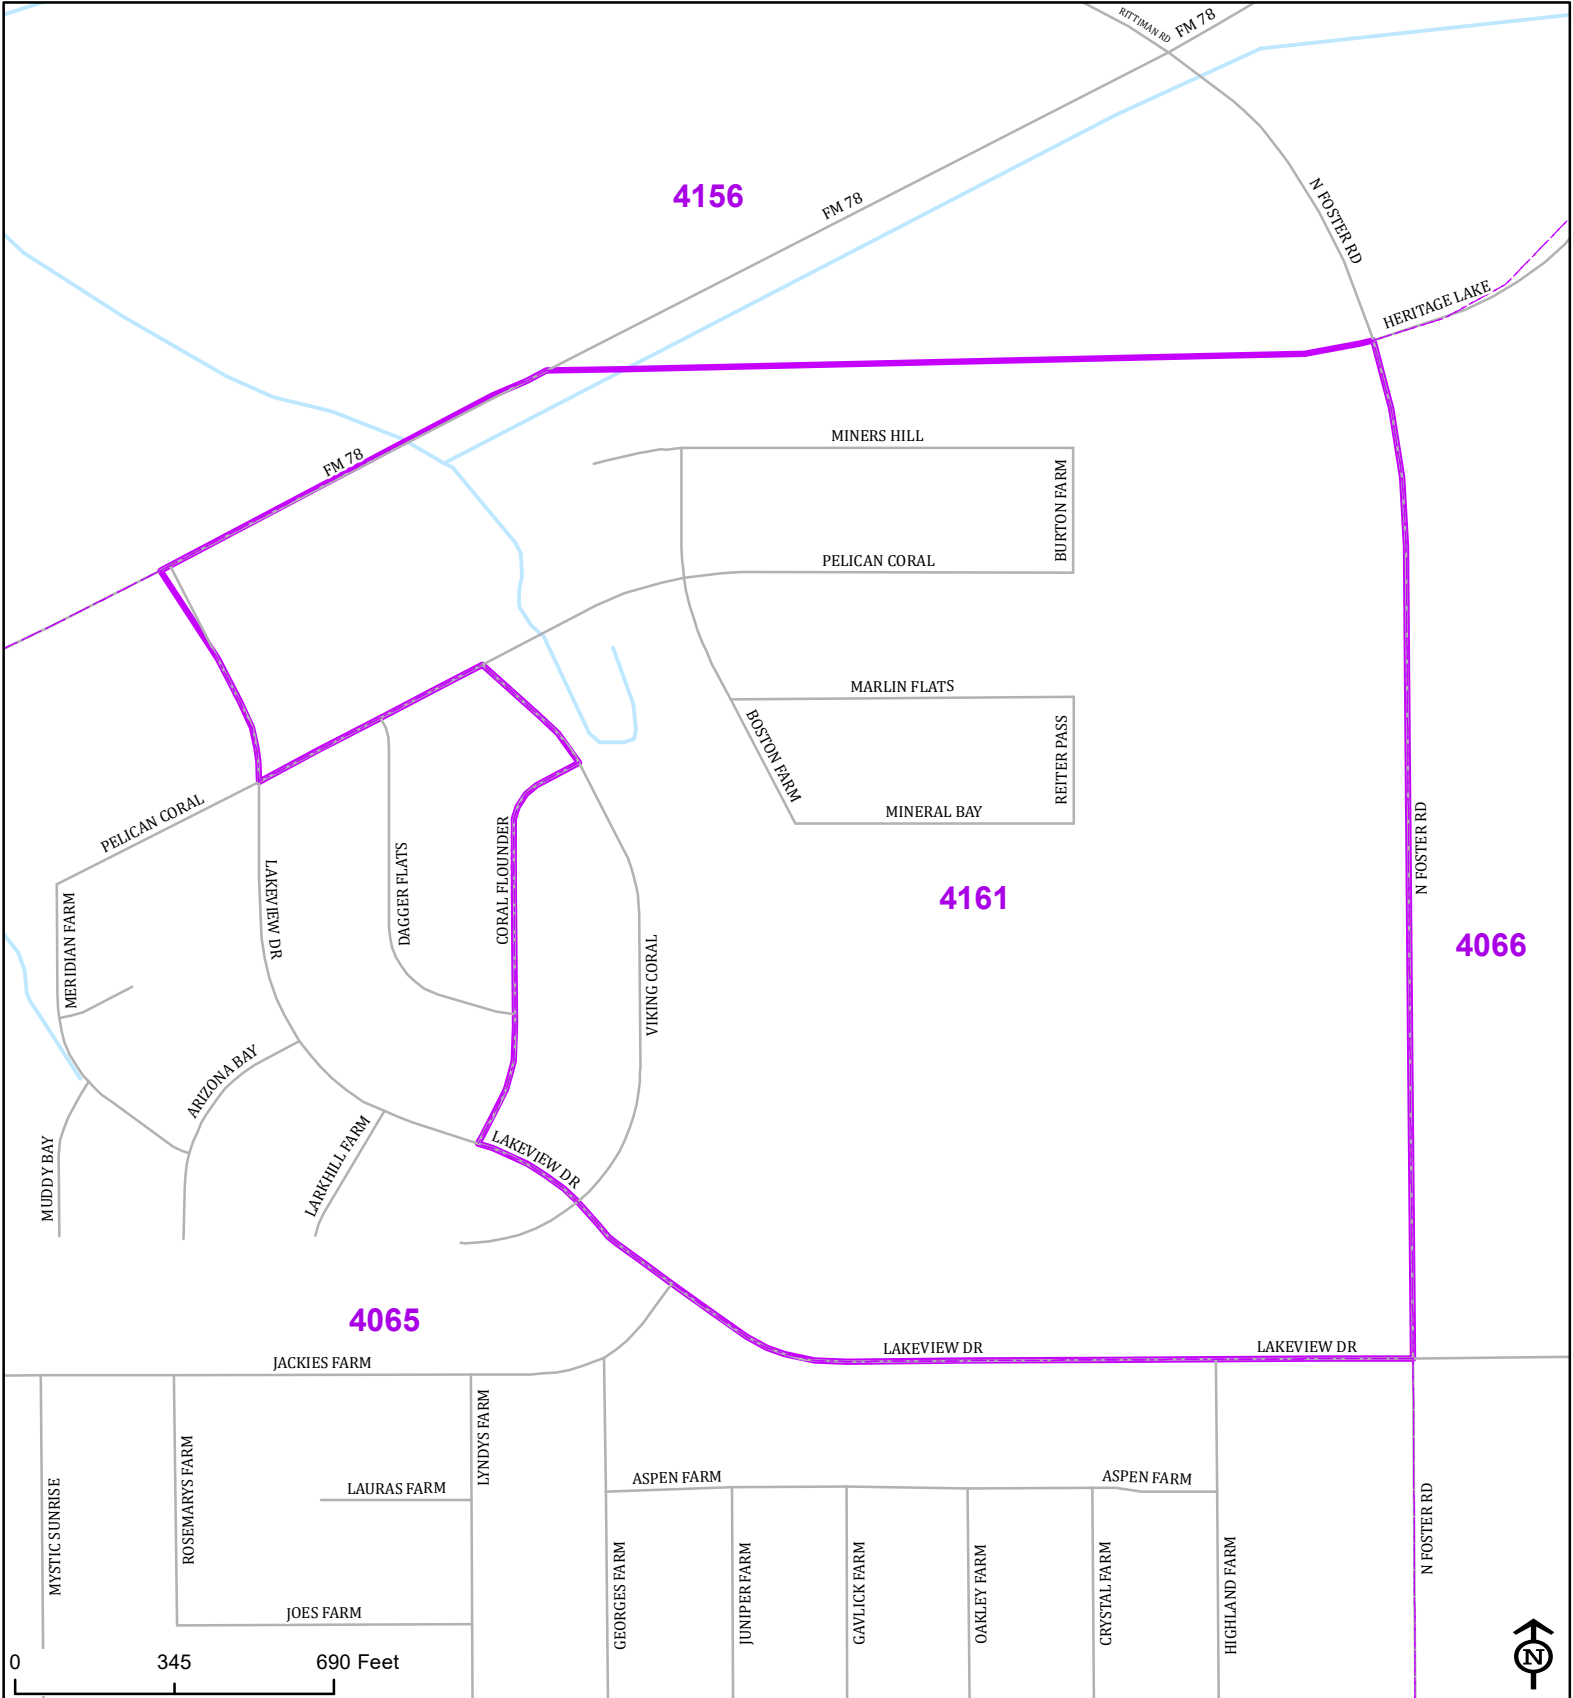

Bexar County

Voter Precinct 4161

Prepared for Bexar County Elections
 1103 S. Frio, Suite 100
 San Antonio, Texas 78207
 Web: elections.bexar.org

Legend
 Streets