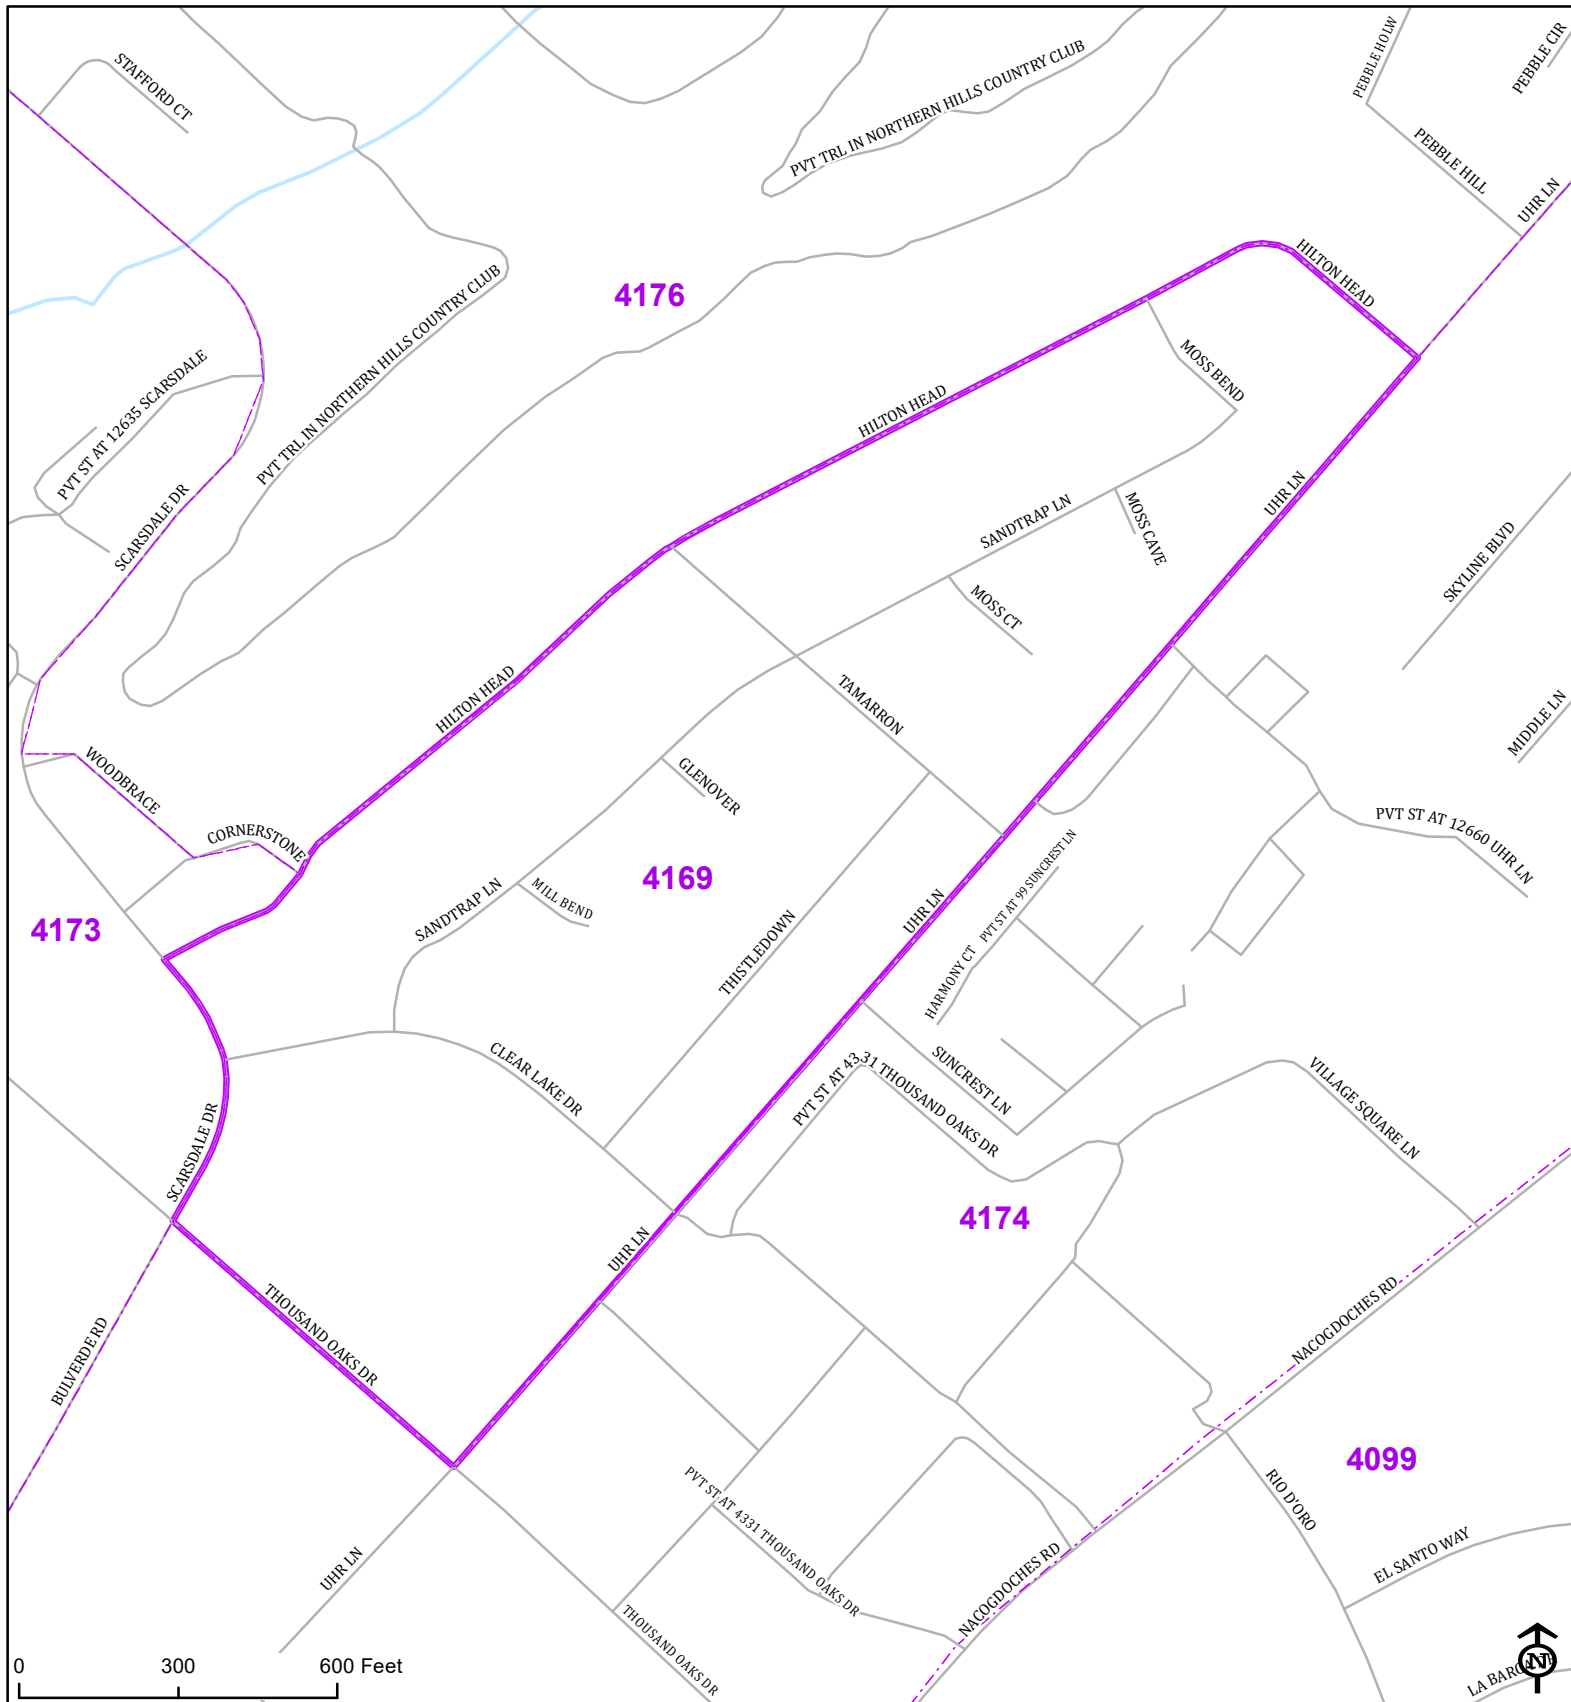

Bexar County

Voter Precinct 4169

Prepared for Bexar County Elections
 1103 S. Frio, Suite 100
 San Antonio, Texas 78207
 Web: elections.bexar.org

Legend
 Streets