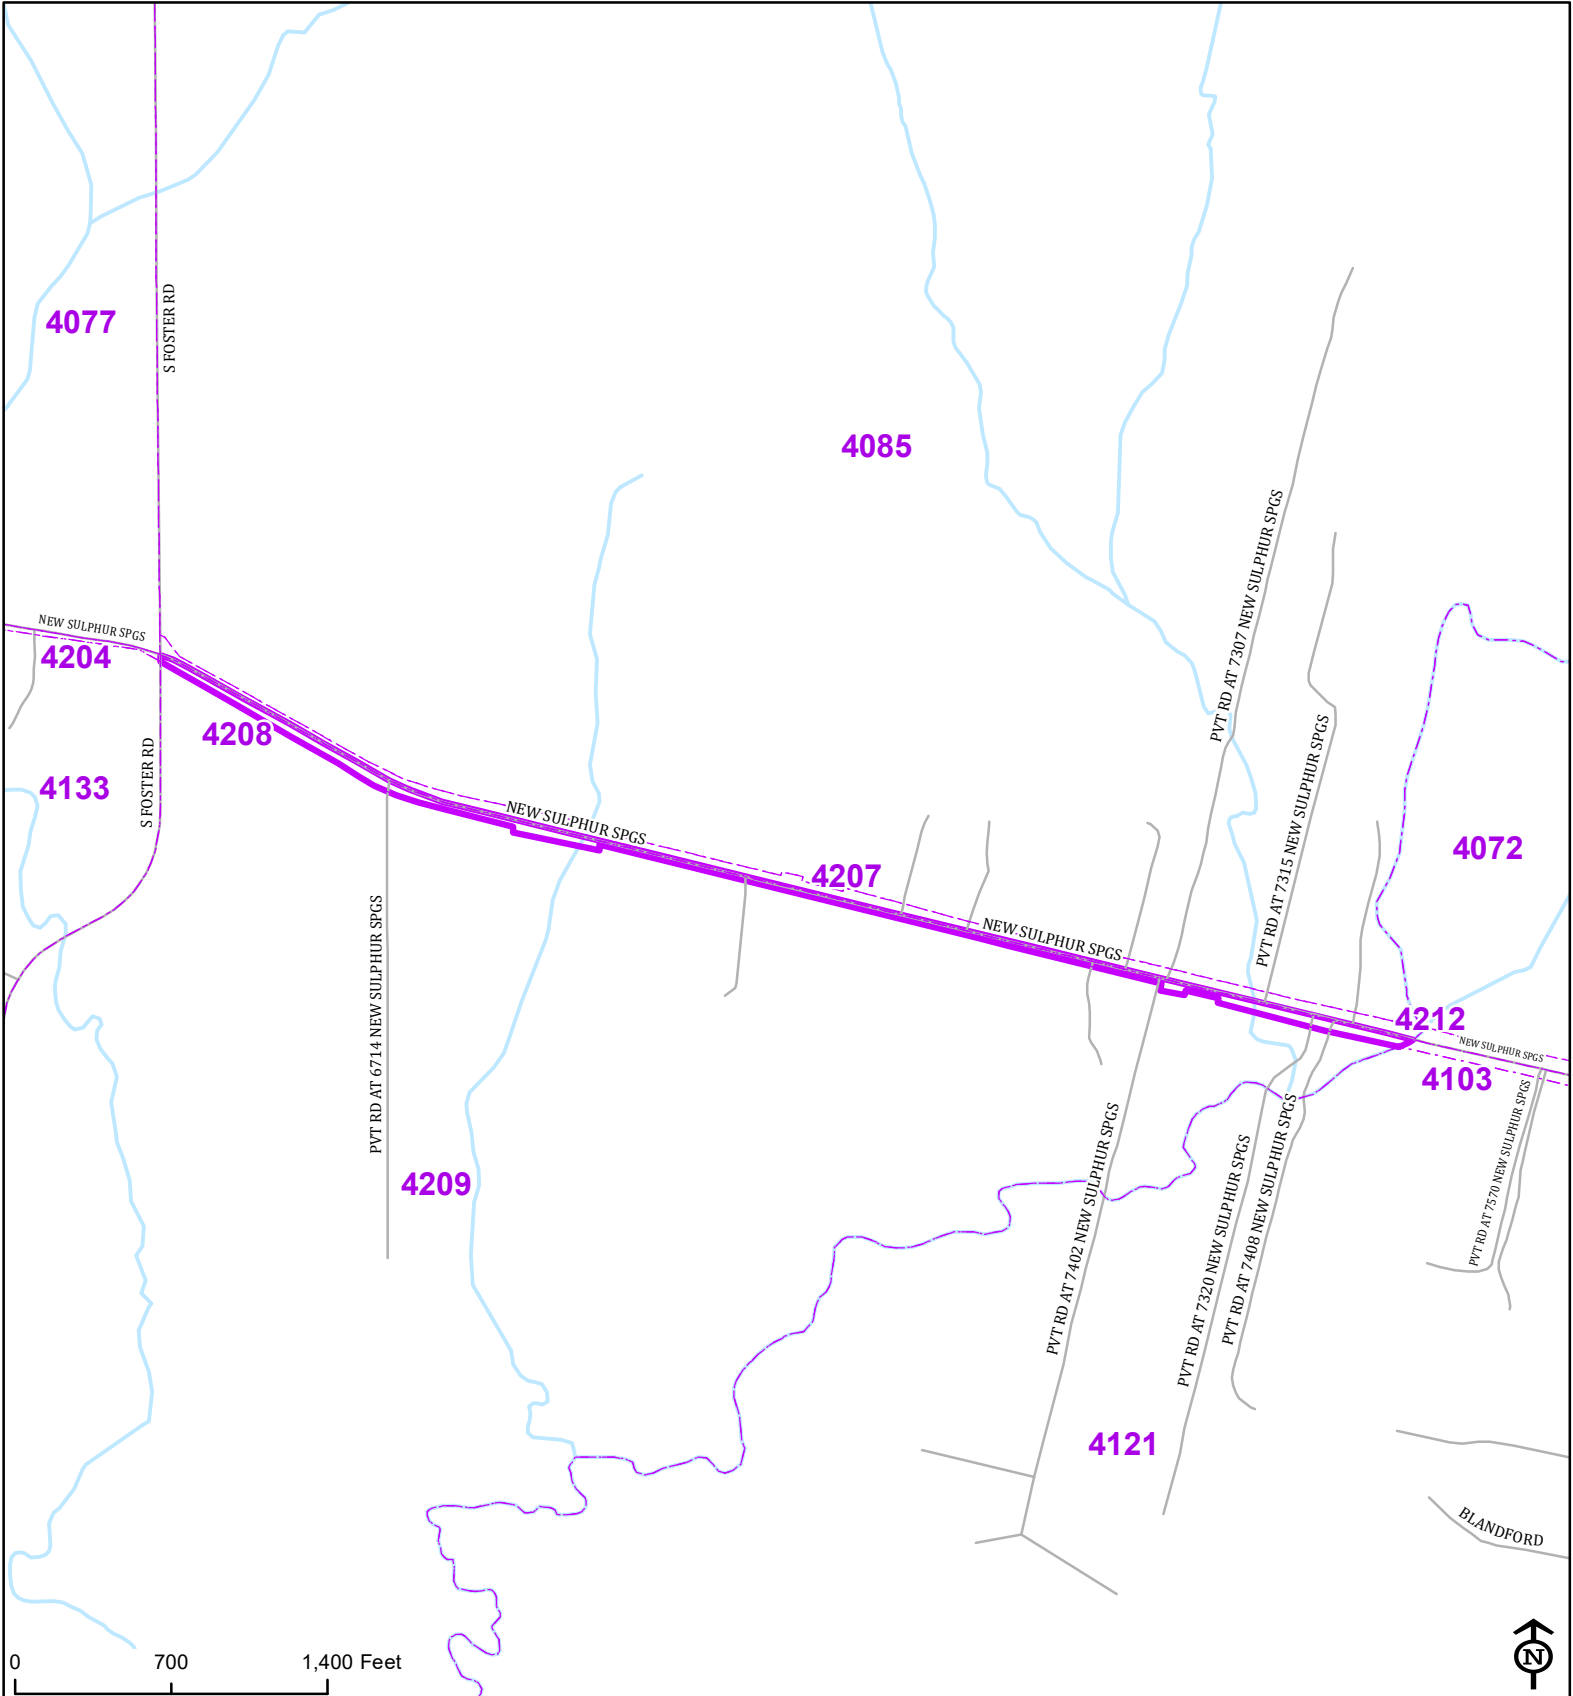

Bexar County

Voter Precinct 4208

Prepared for Bexar County Elections
 1103 S. Frio, Suite 100
 San Antonio, Texas 78207
 Web: elections.bexar.org

Legend
 Streets