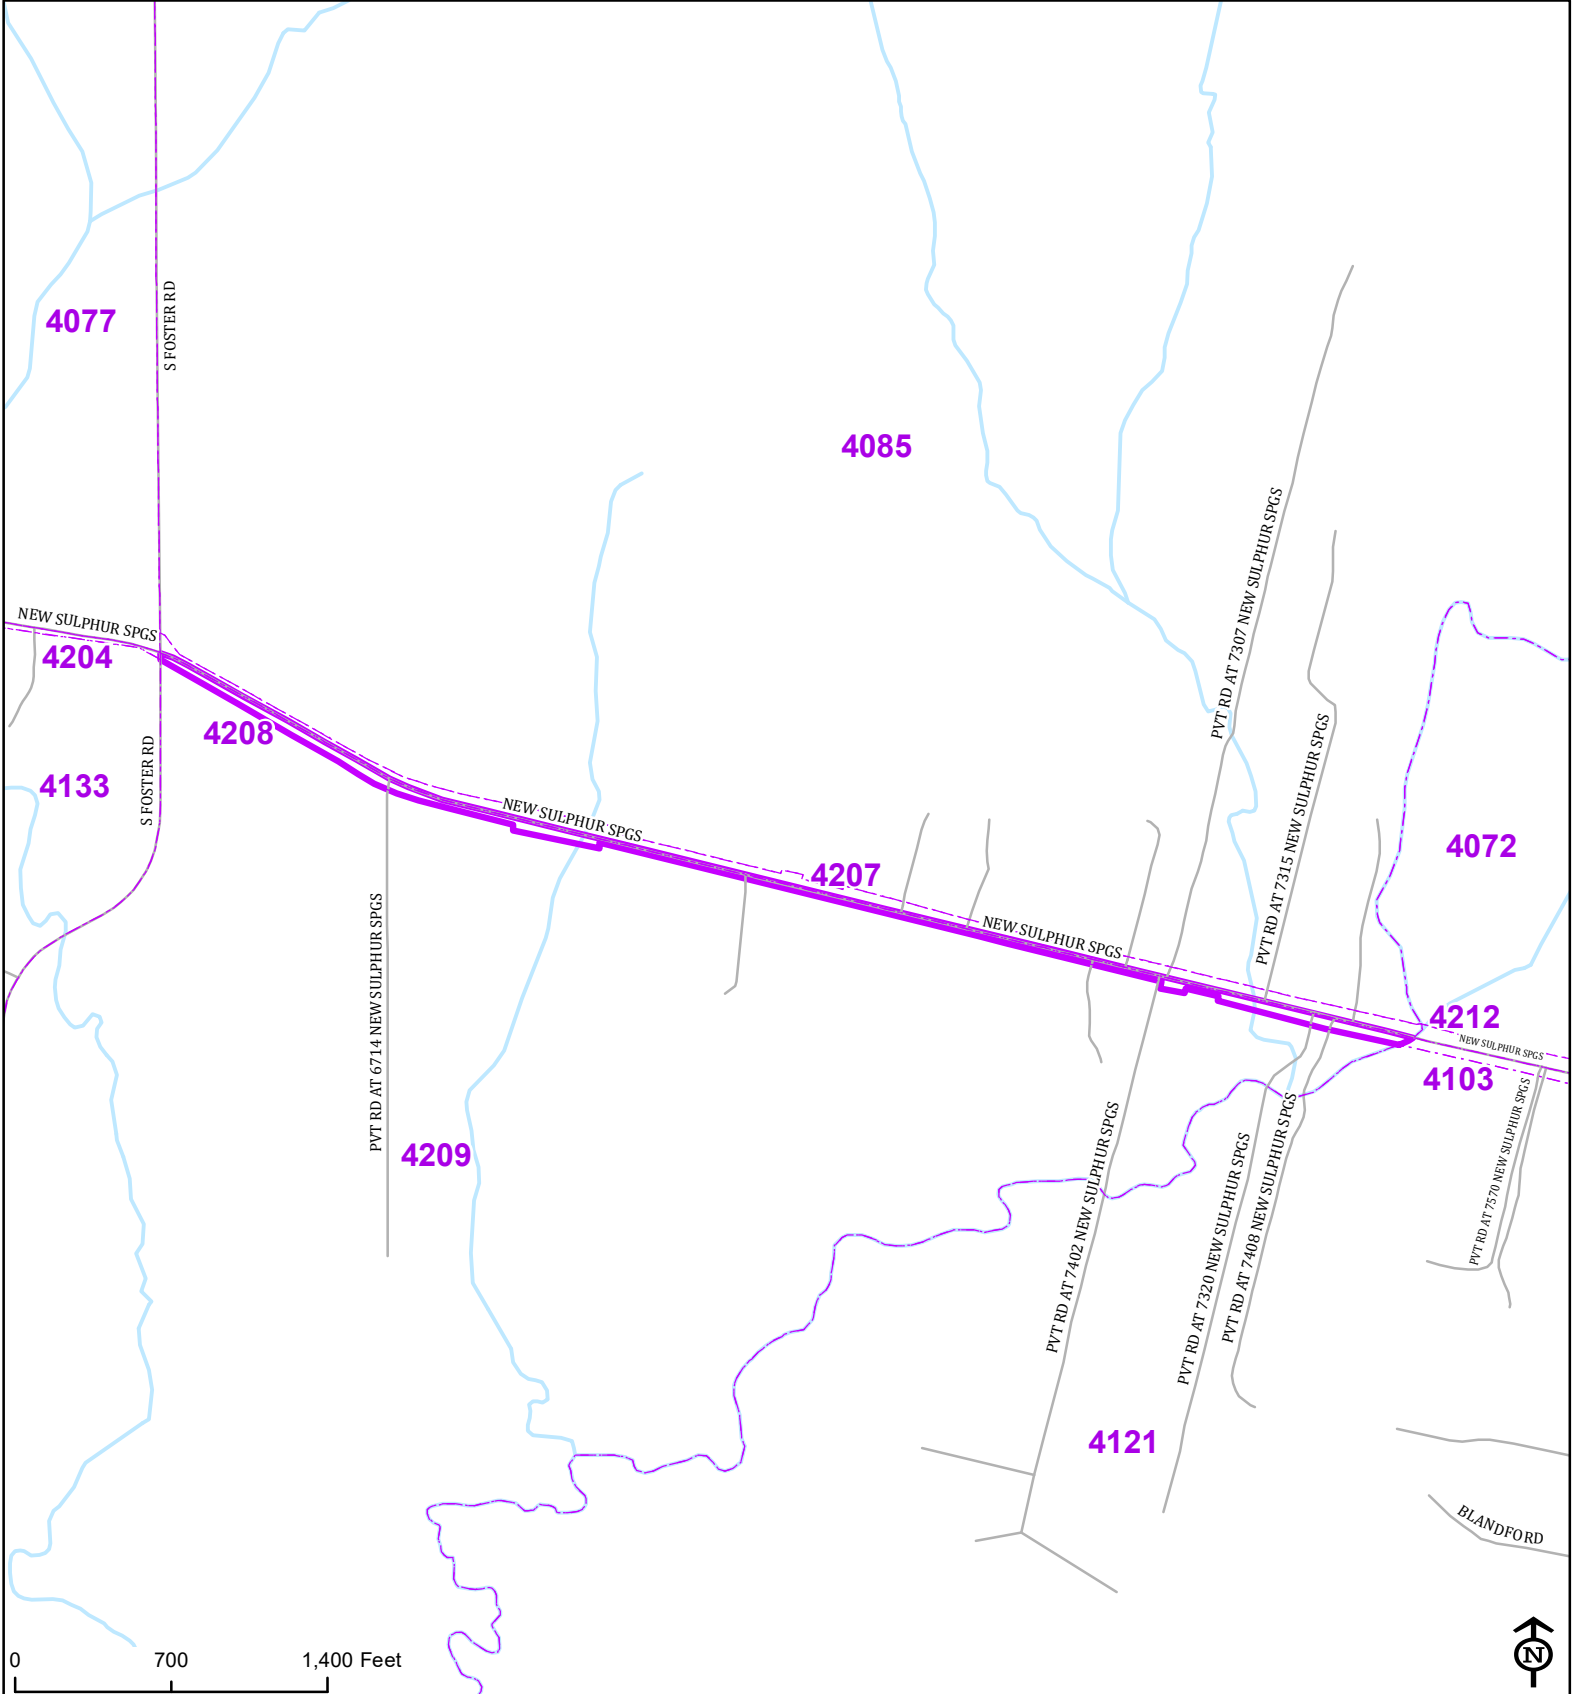

Bexar County

Voter Precinct 4208

Prepared for Bexar County Elections
 1103 S. Frio, Suite 100
 San Antonio, Texas 78207
 Web: elections.bexar.org

Legend
 Streets