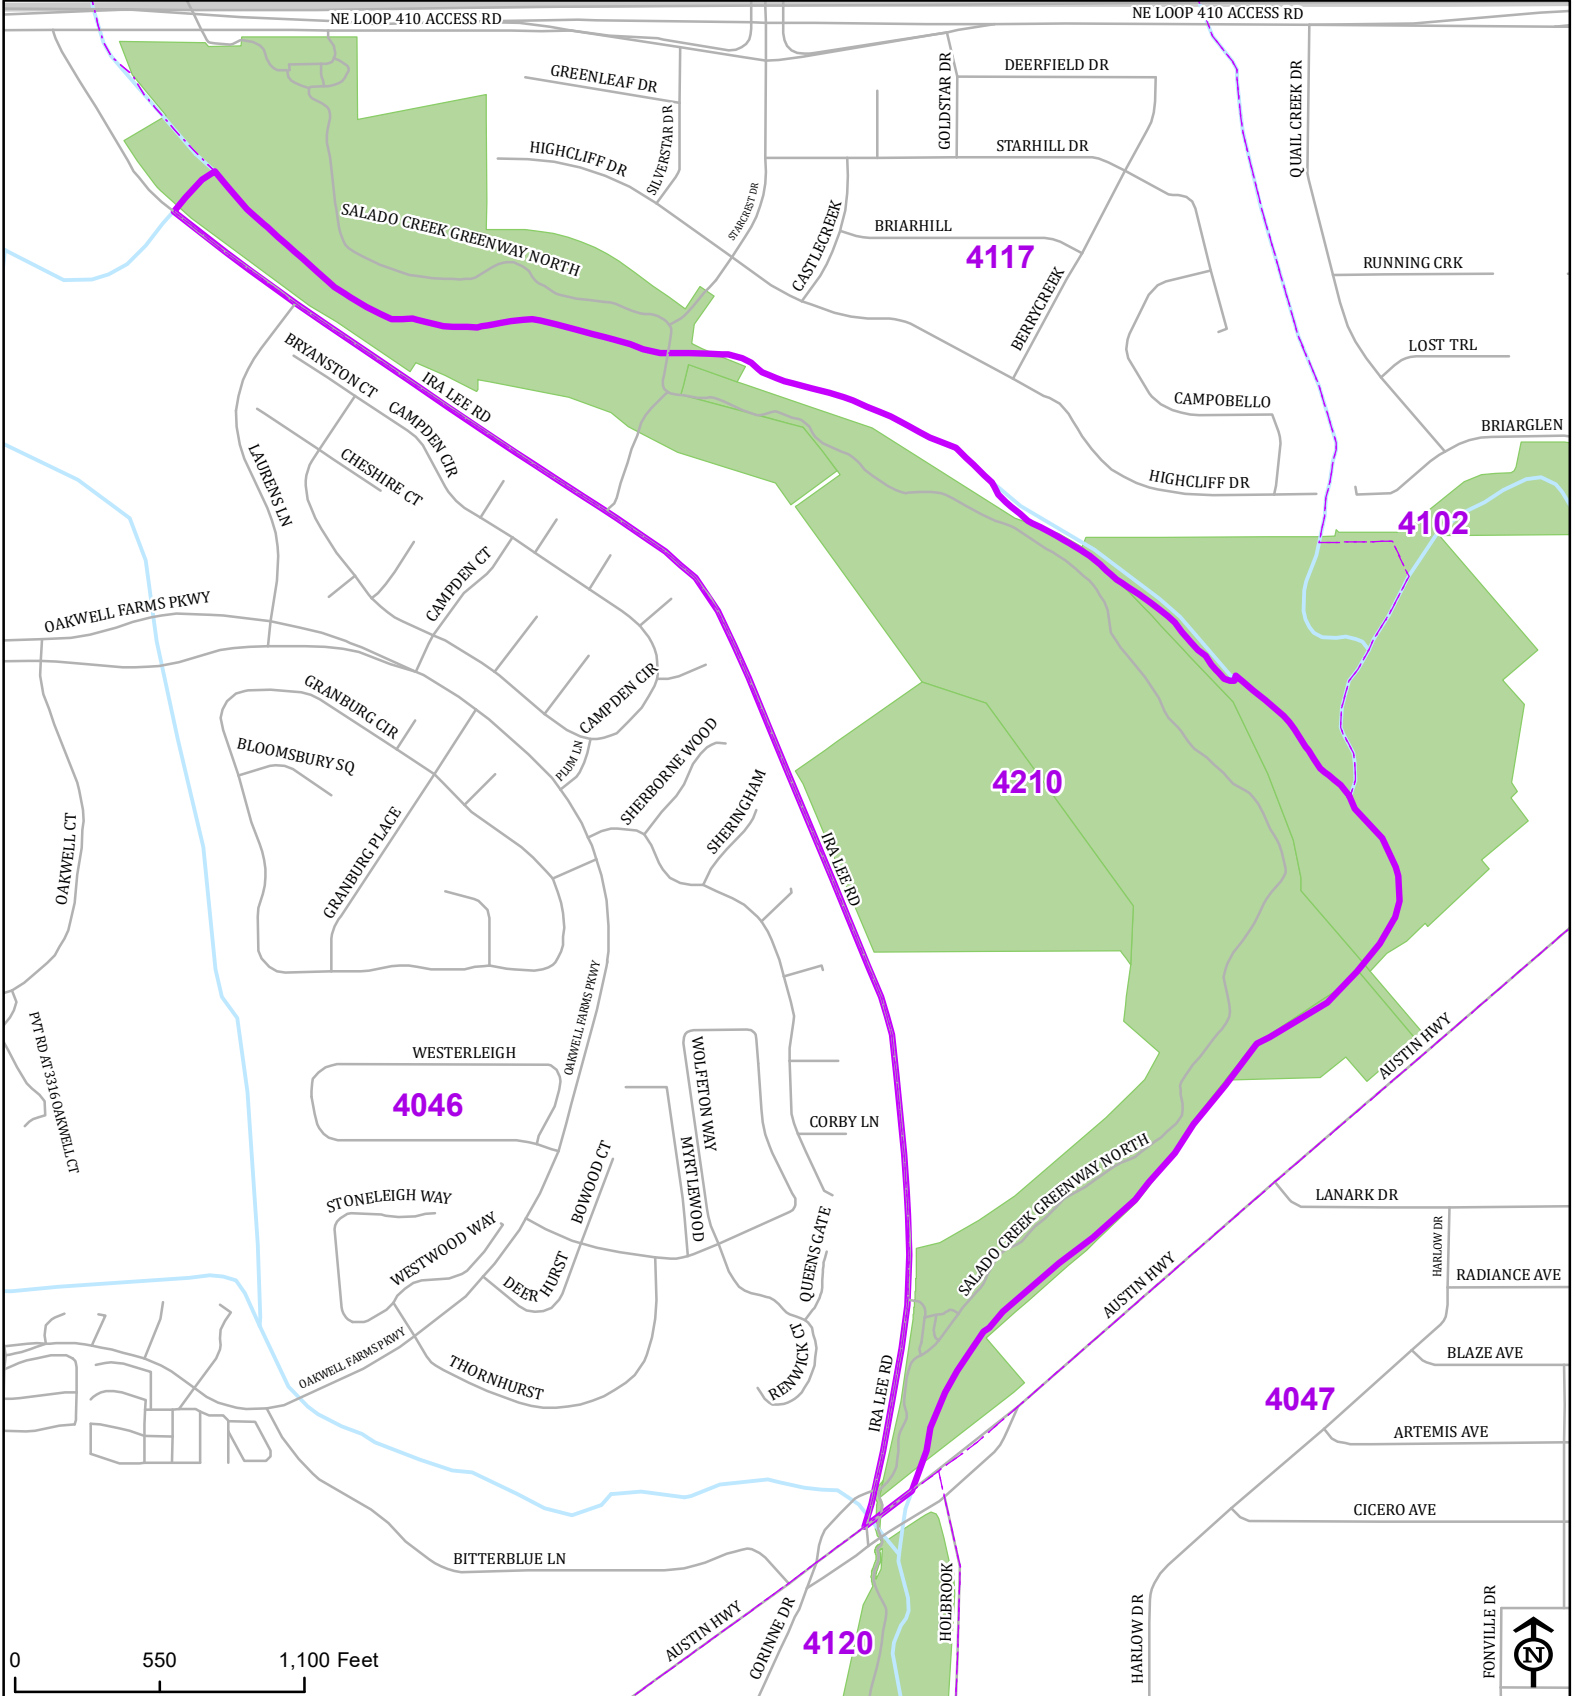

Bexar County

Voter Precinct 4210

Prepared for Bexar County Elections
 1103 S. Frio, Suite 100
 San Antonio, Texas 78207
 Web: elections.bexar.org

Legend
 Streets