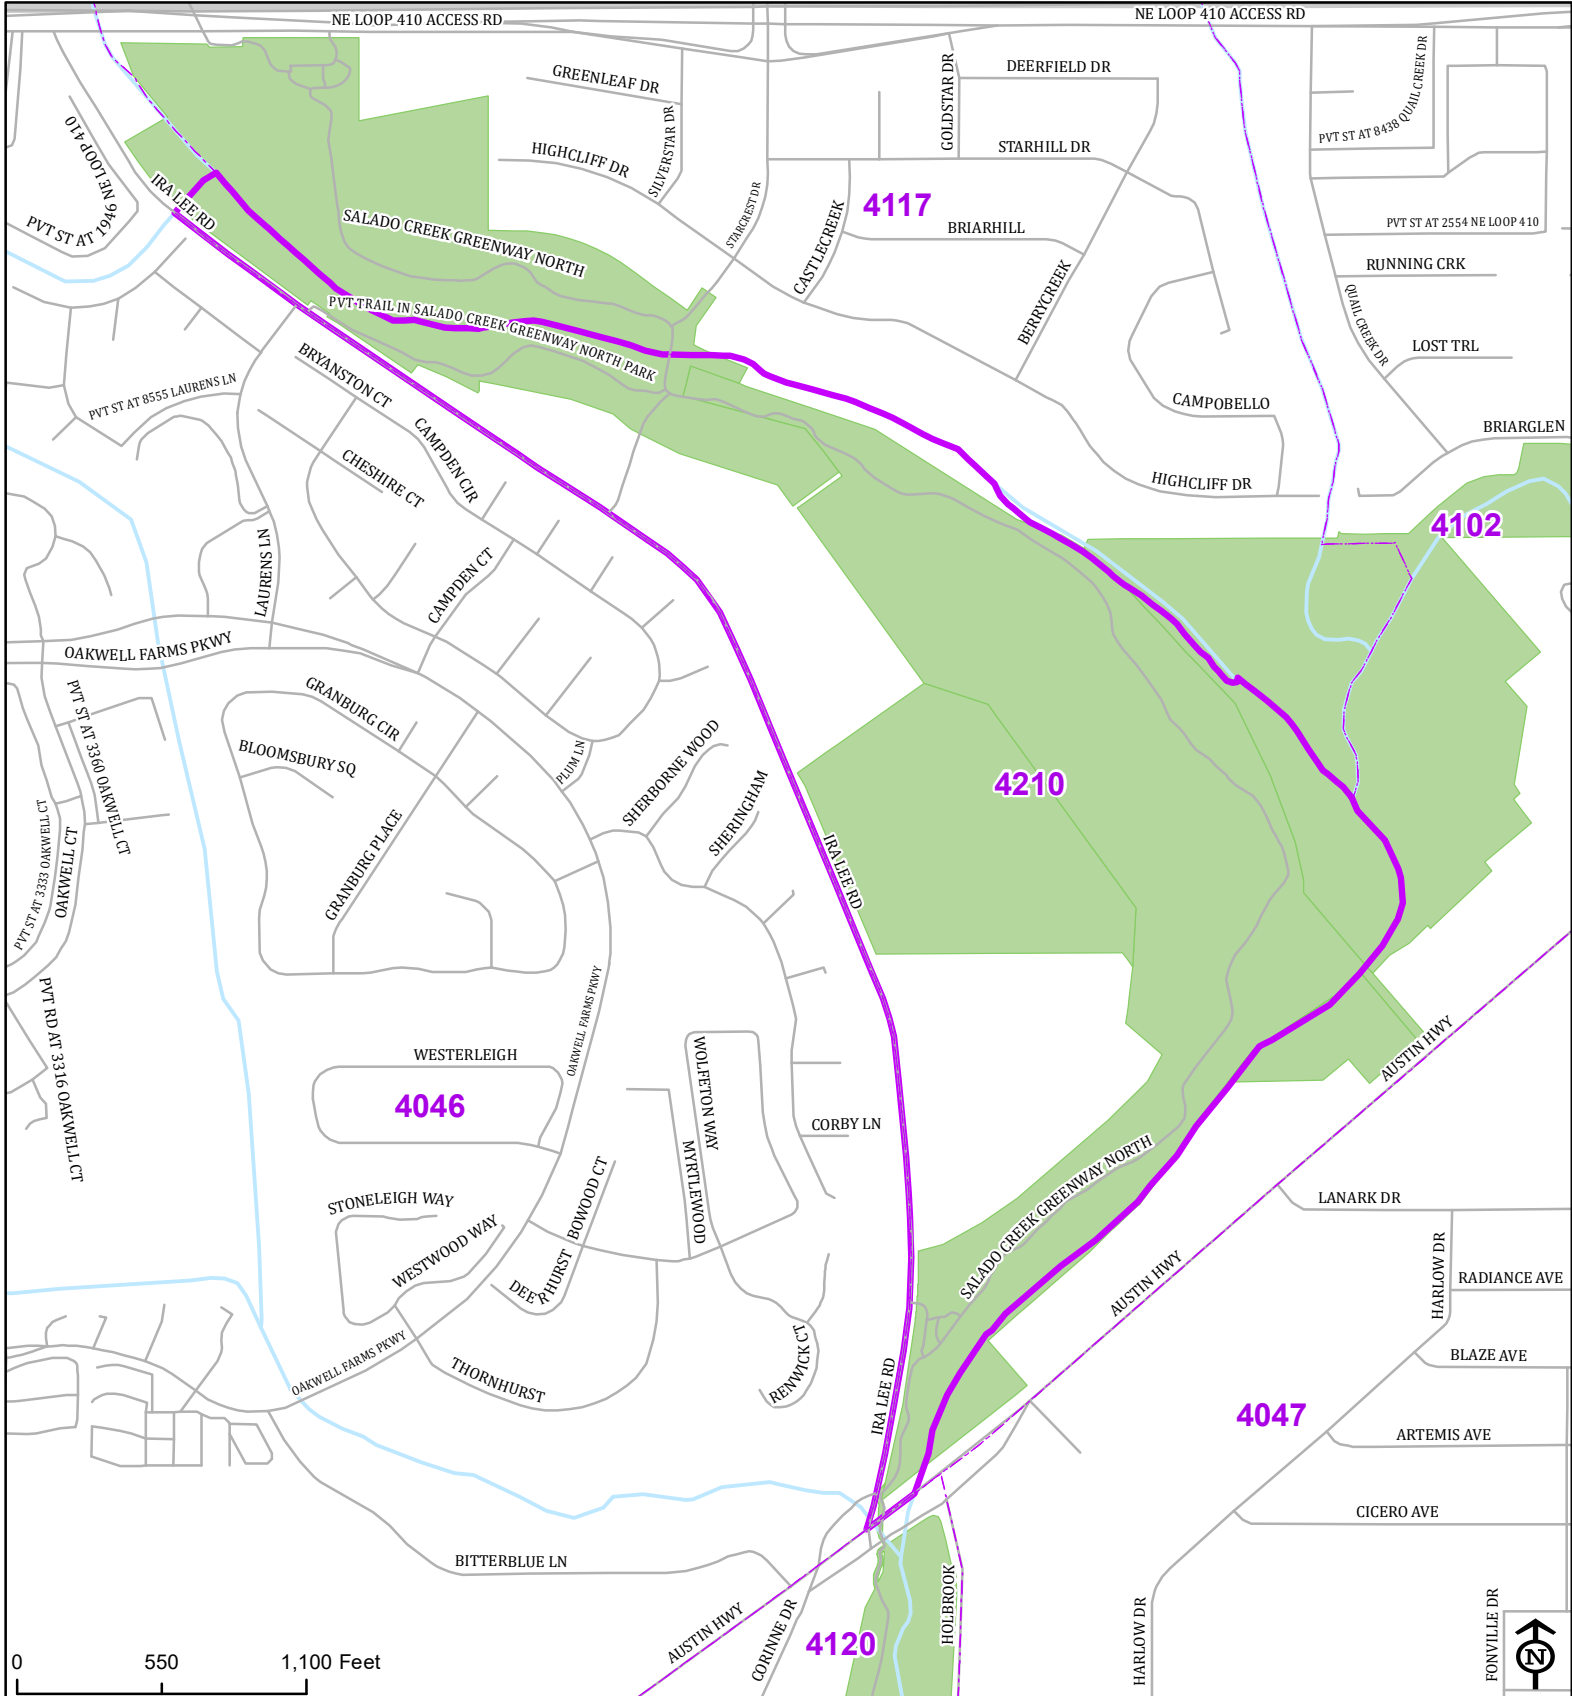

Bexar County

Voter Precinct 4210

Prepared for Bexar County Elections
 1103 S. Frio, Suite 100
 San Antonio, Texas 78207
 Web: elections.bexar.org

Legend
 Streets