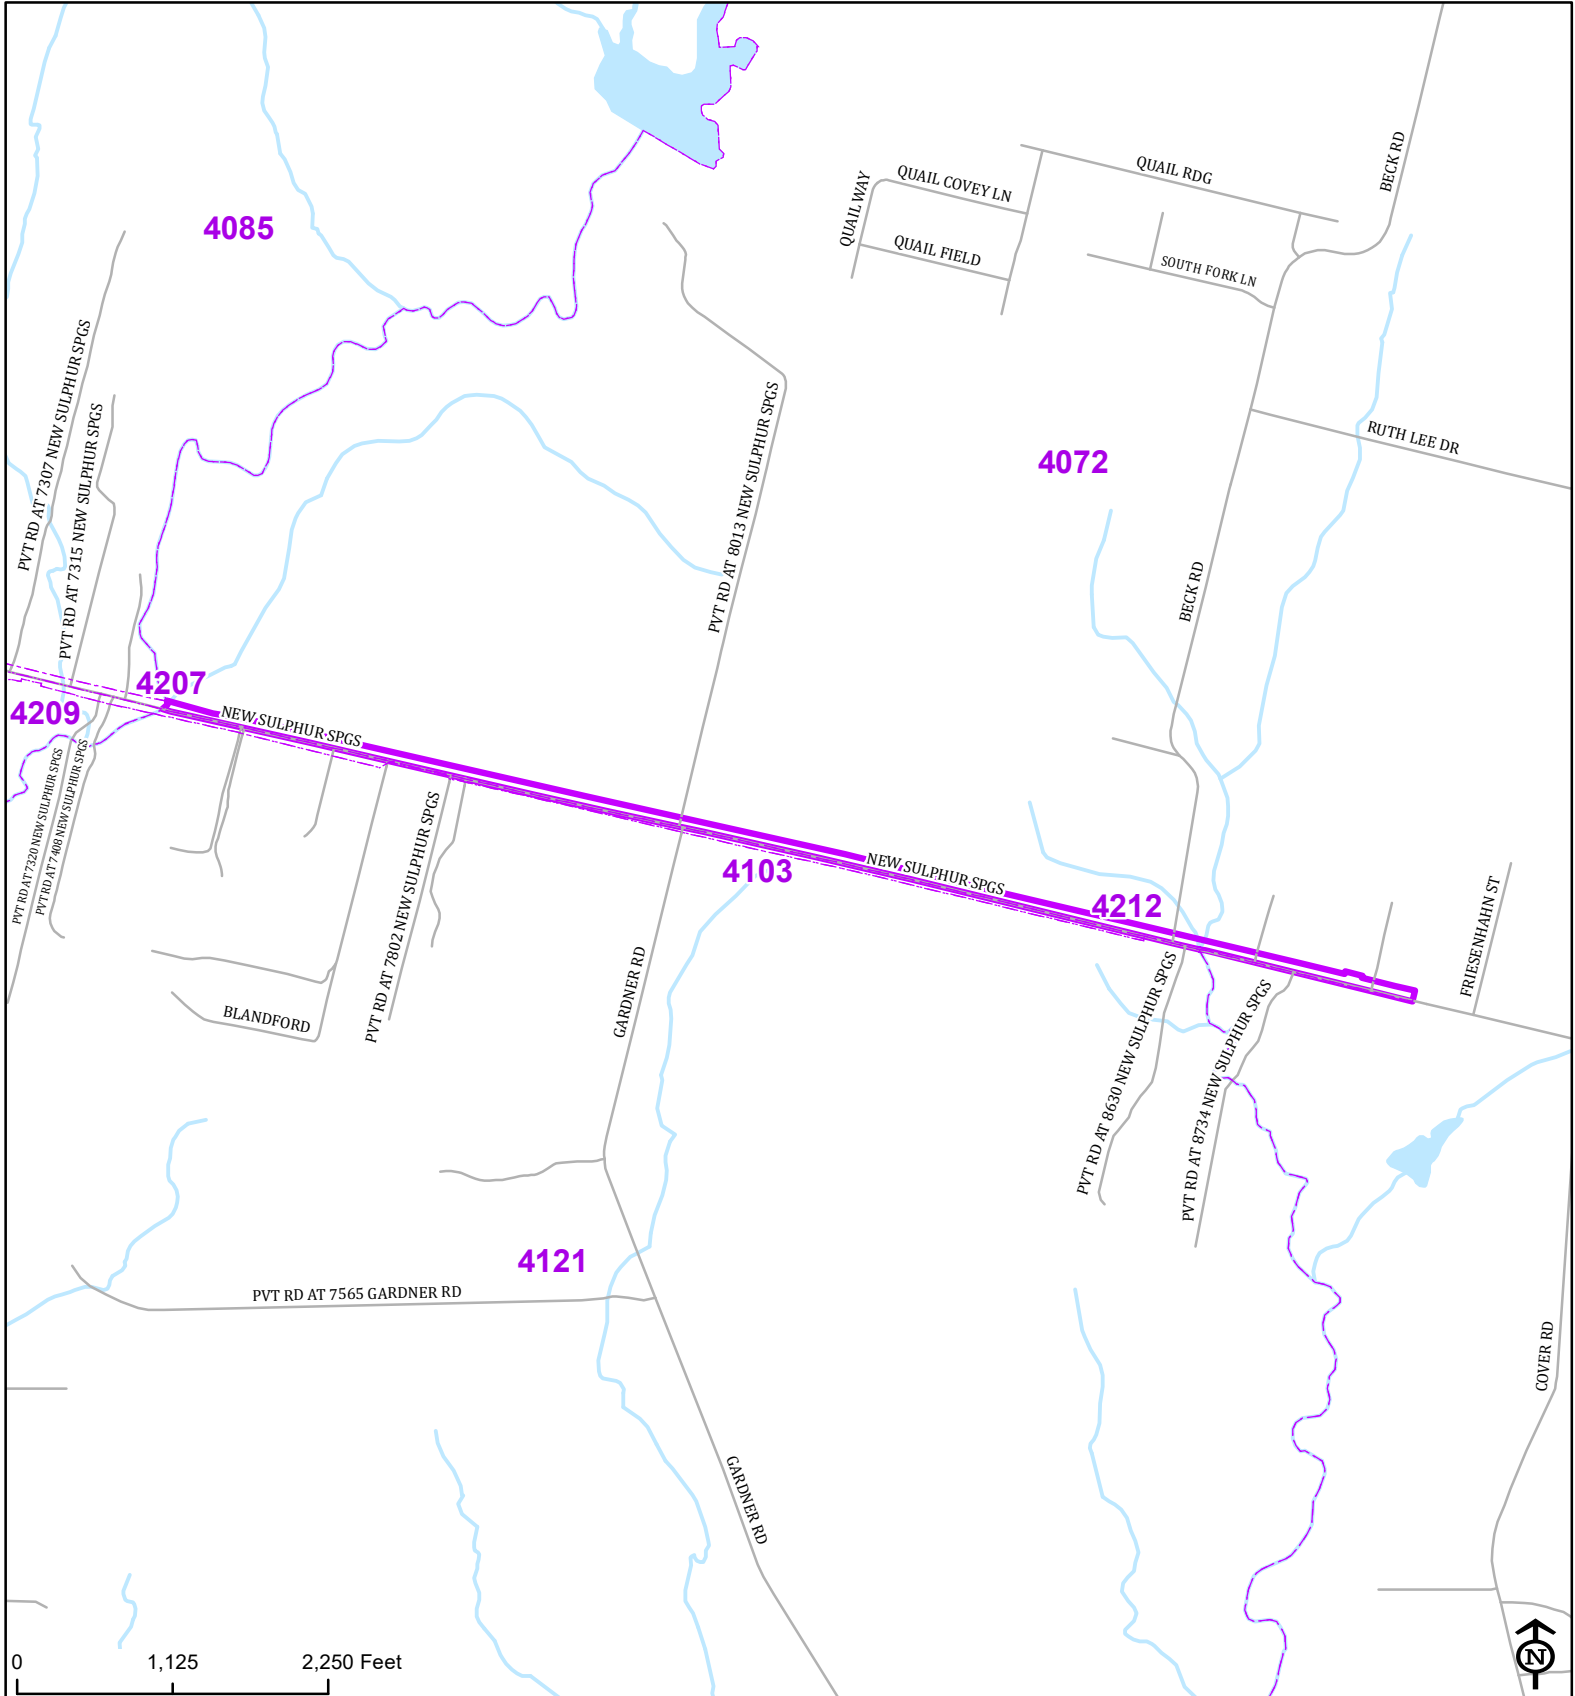

Bexar County

Voter Precinct 4212

Prepared for Bexar County Elections
 1103 S. Frio, Suite 100
 San Antonio, Texas 78207
 Web: elections.bexar.org

Legend
 Streets