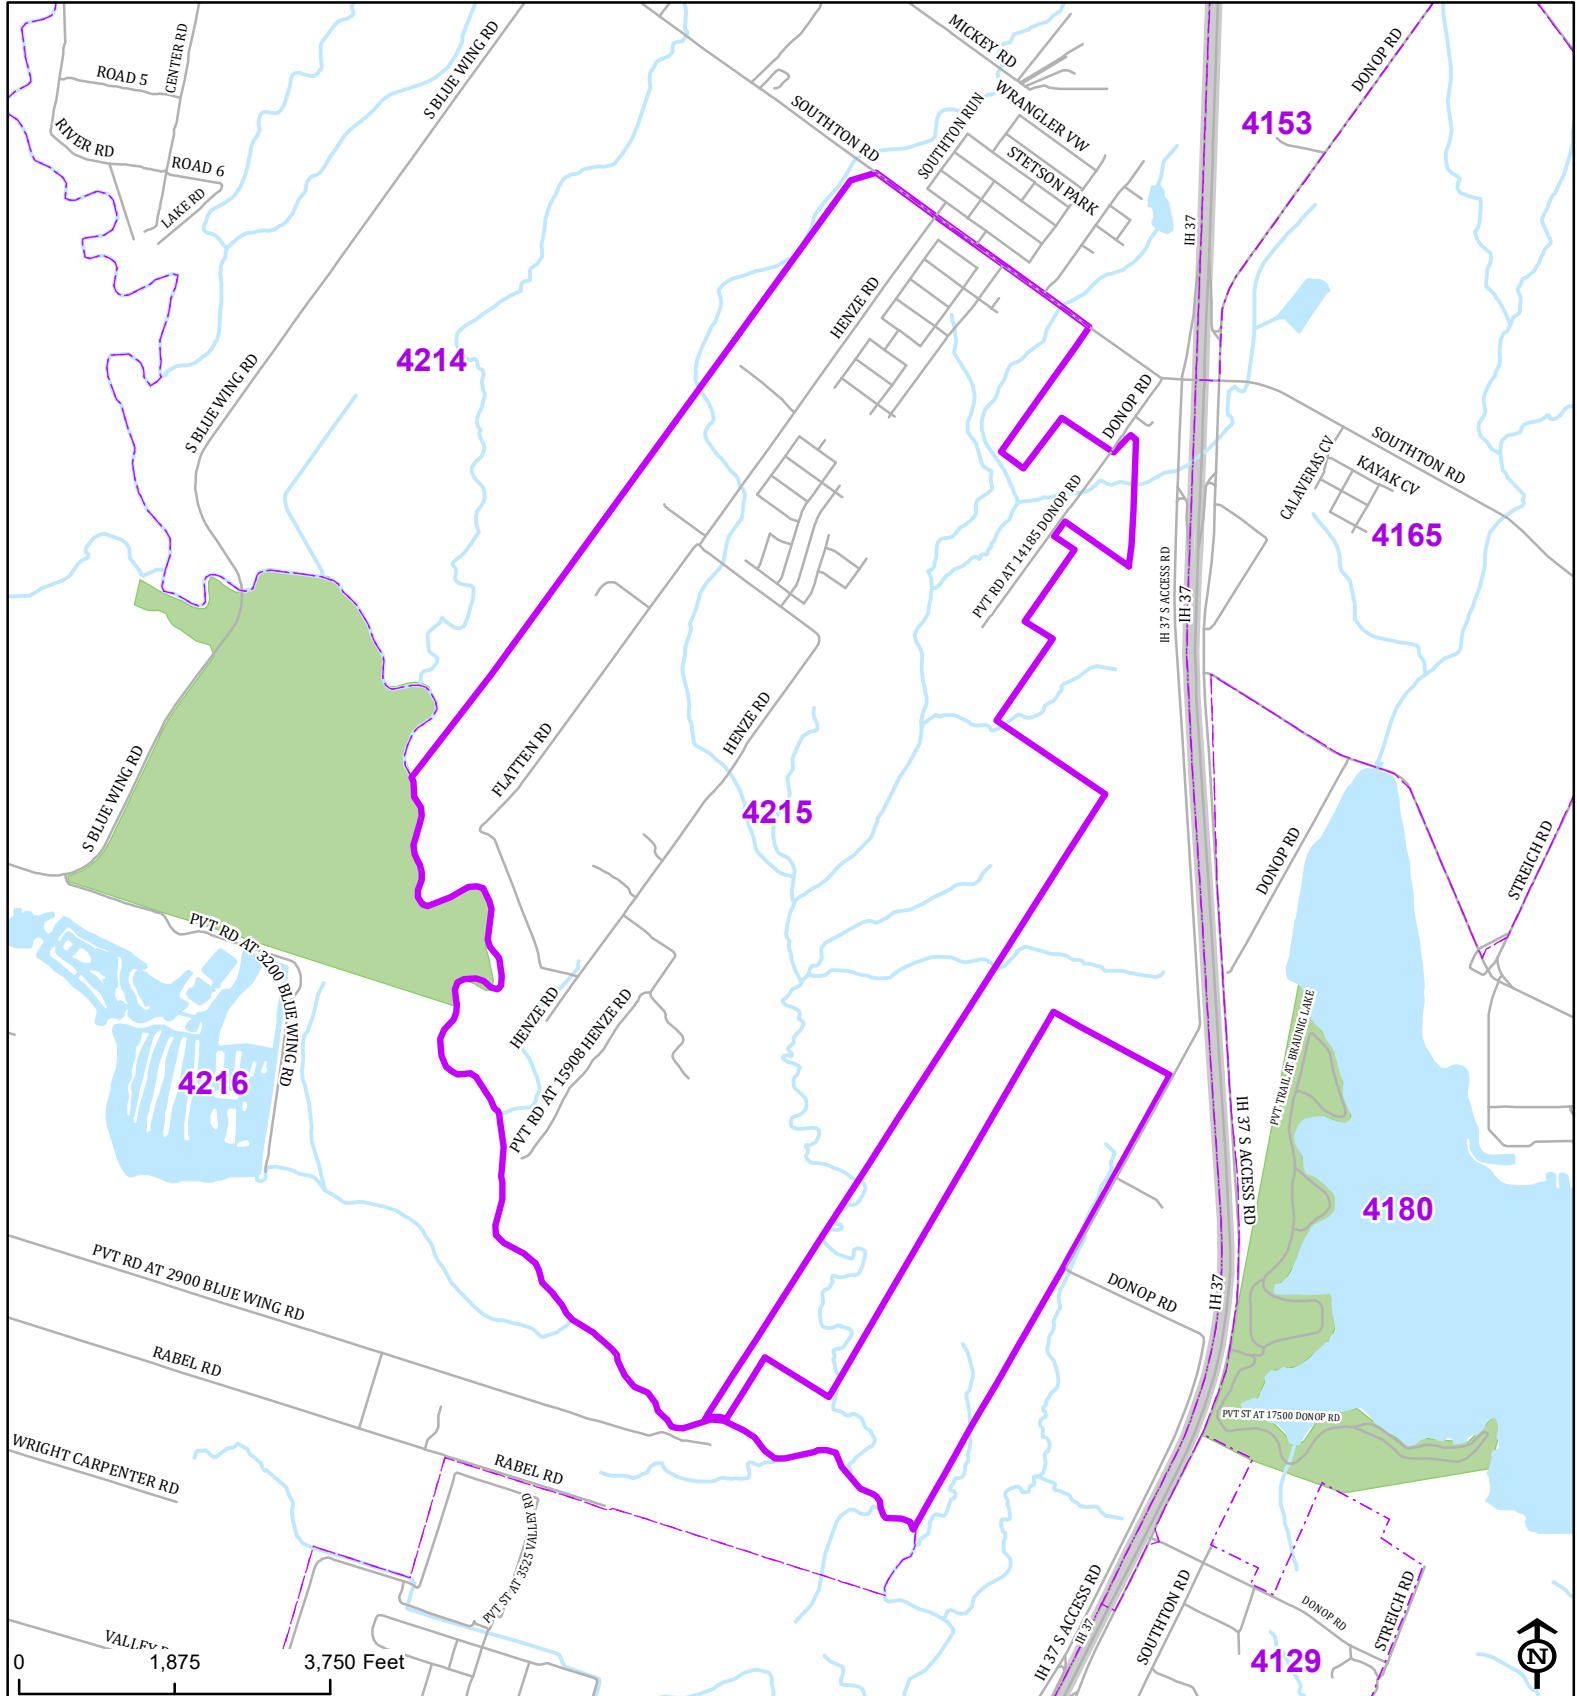

Bexar County

Voter Precinct 4215

Prepared for Bexar County Elections
 1103 S. Frio, Suite 100
 San Antonio, Texas 78207
 Web: elections.bexar.org

Legend
 Streets