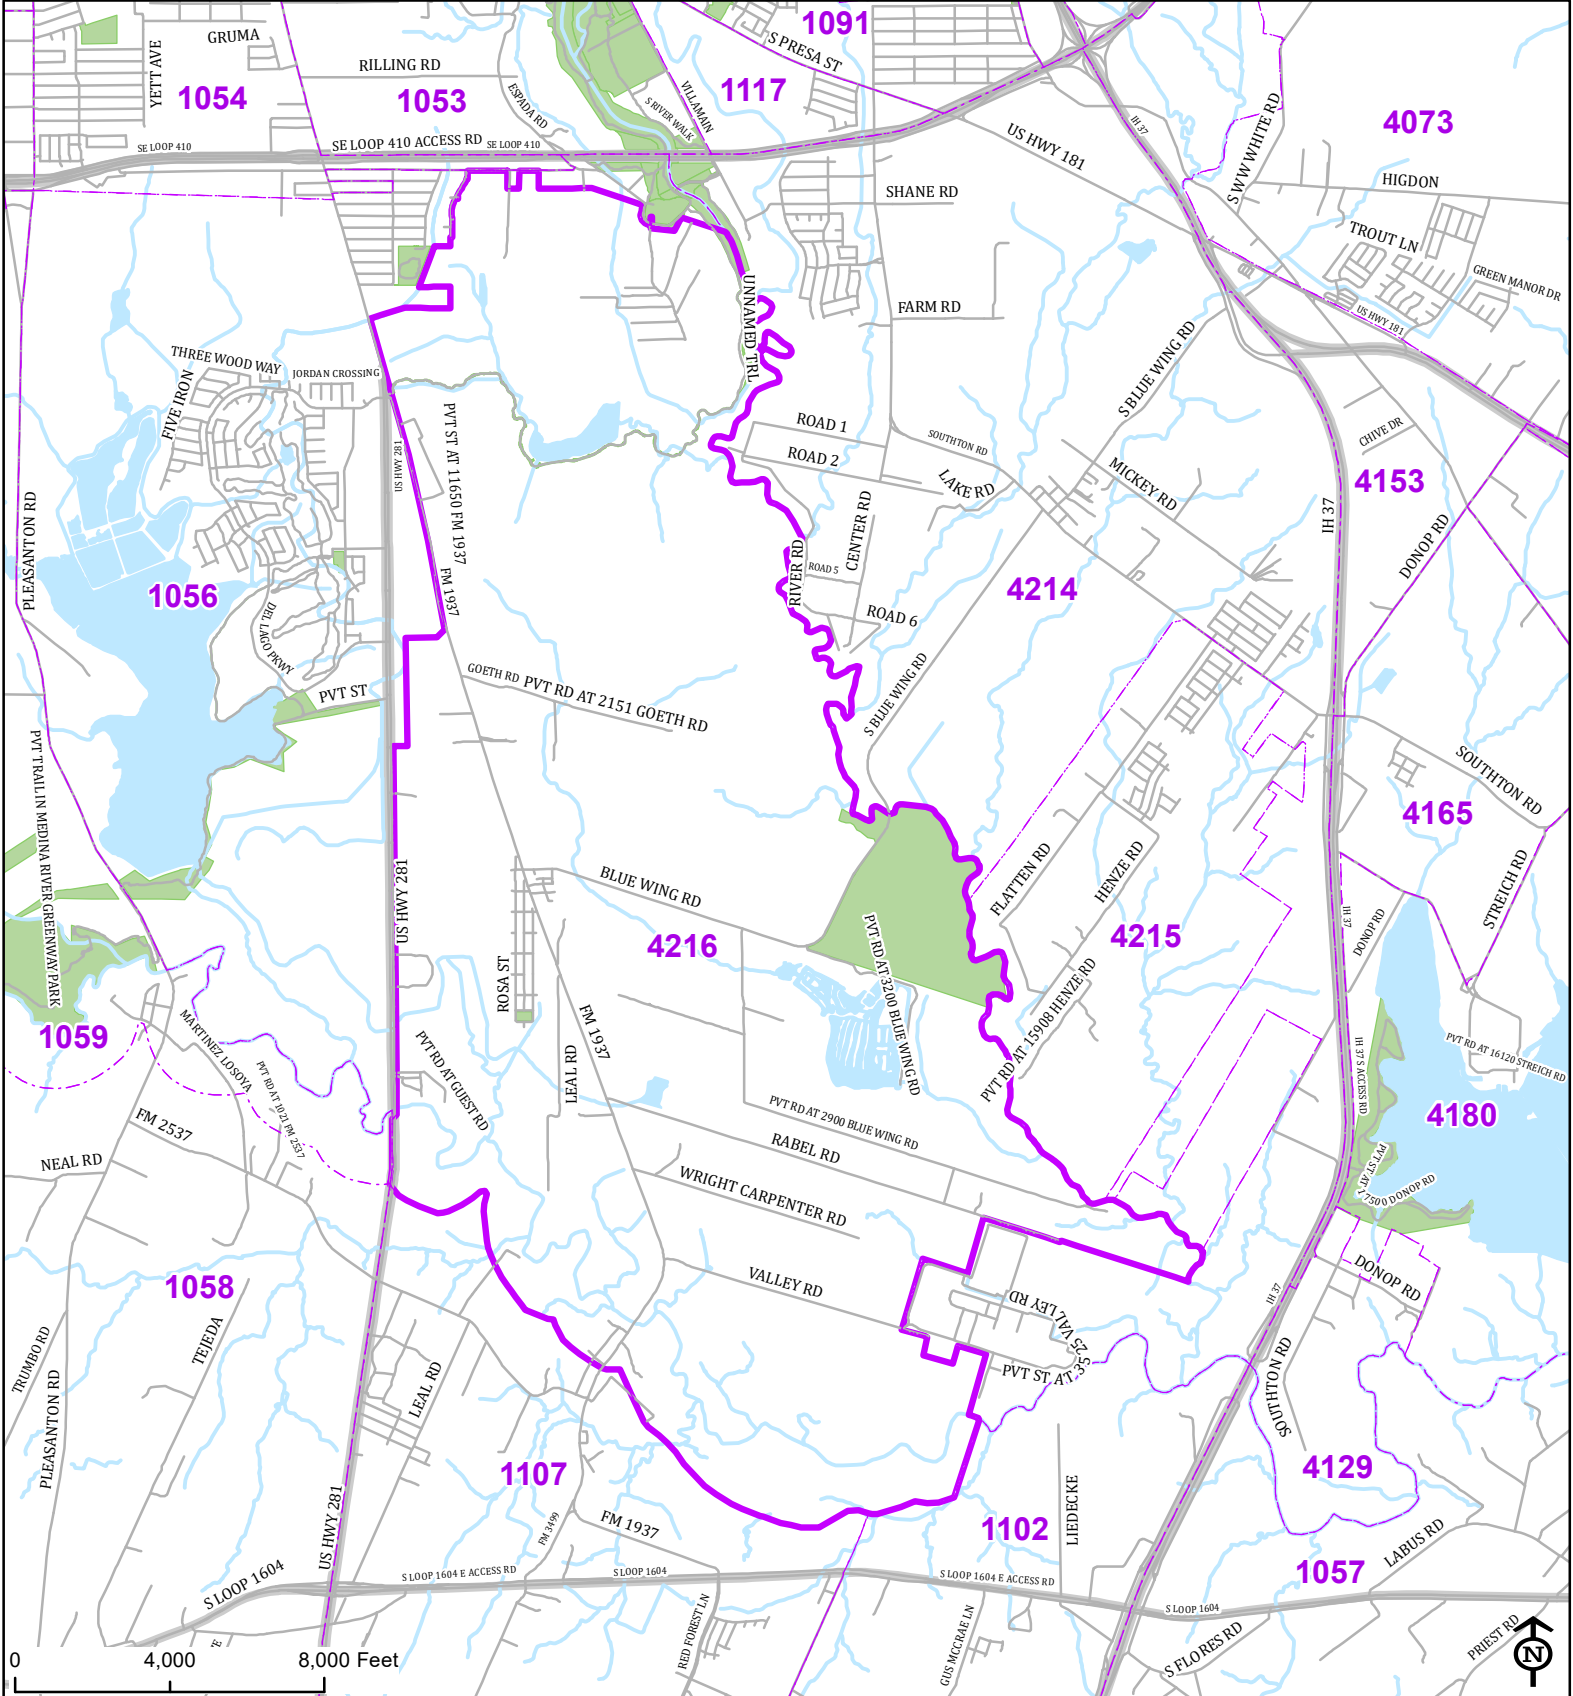

Bexar County

Voter Precinct 4216

Prepared for Bexar County Elections
 1103 S. Frio, Suite 100
 San Antonio, Texas 78207
 Web: elections.bexar.org

Legend
 Streets