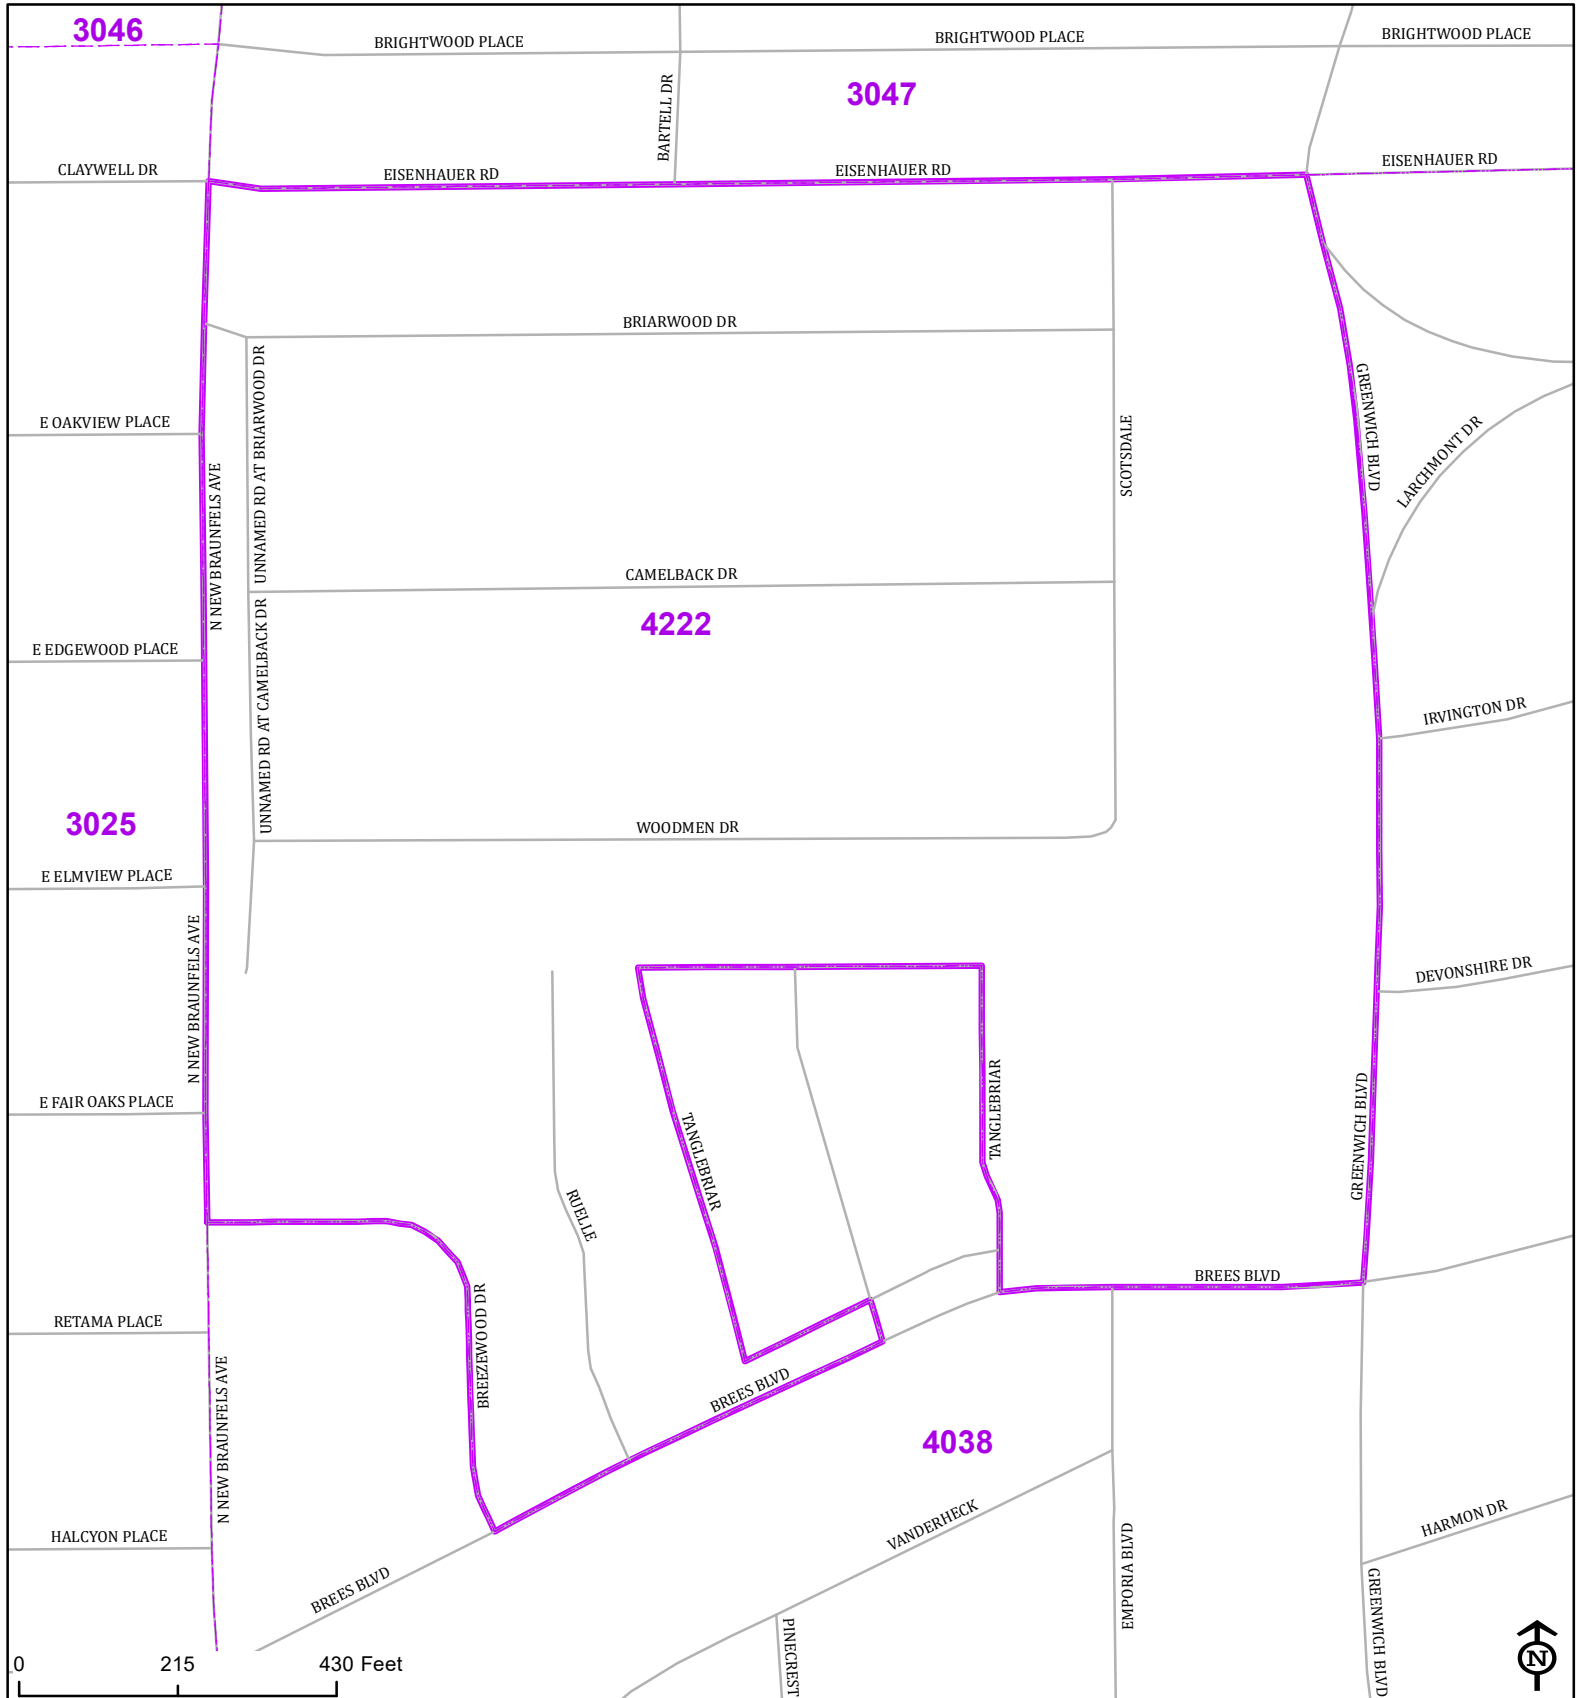

Bexar County

Voter Precinct 4222

0 215 430 Feet

Prepared for Bexar County Elections
1103 S. Frio, Suite 100
San Antonio, Texas 78207
Web: elections.bexar.org

Legend
~ Streets